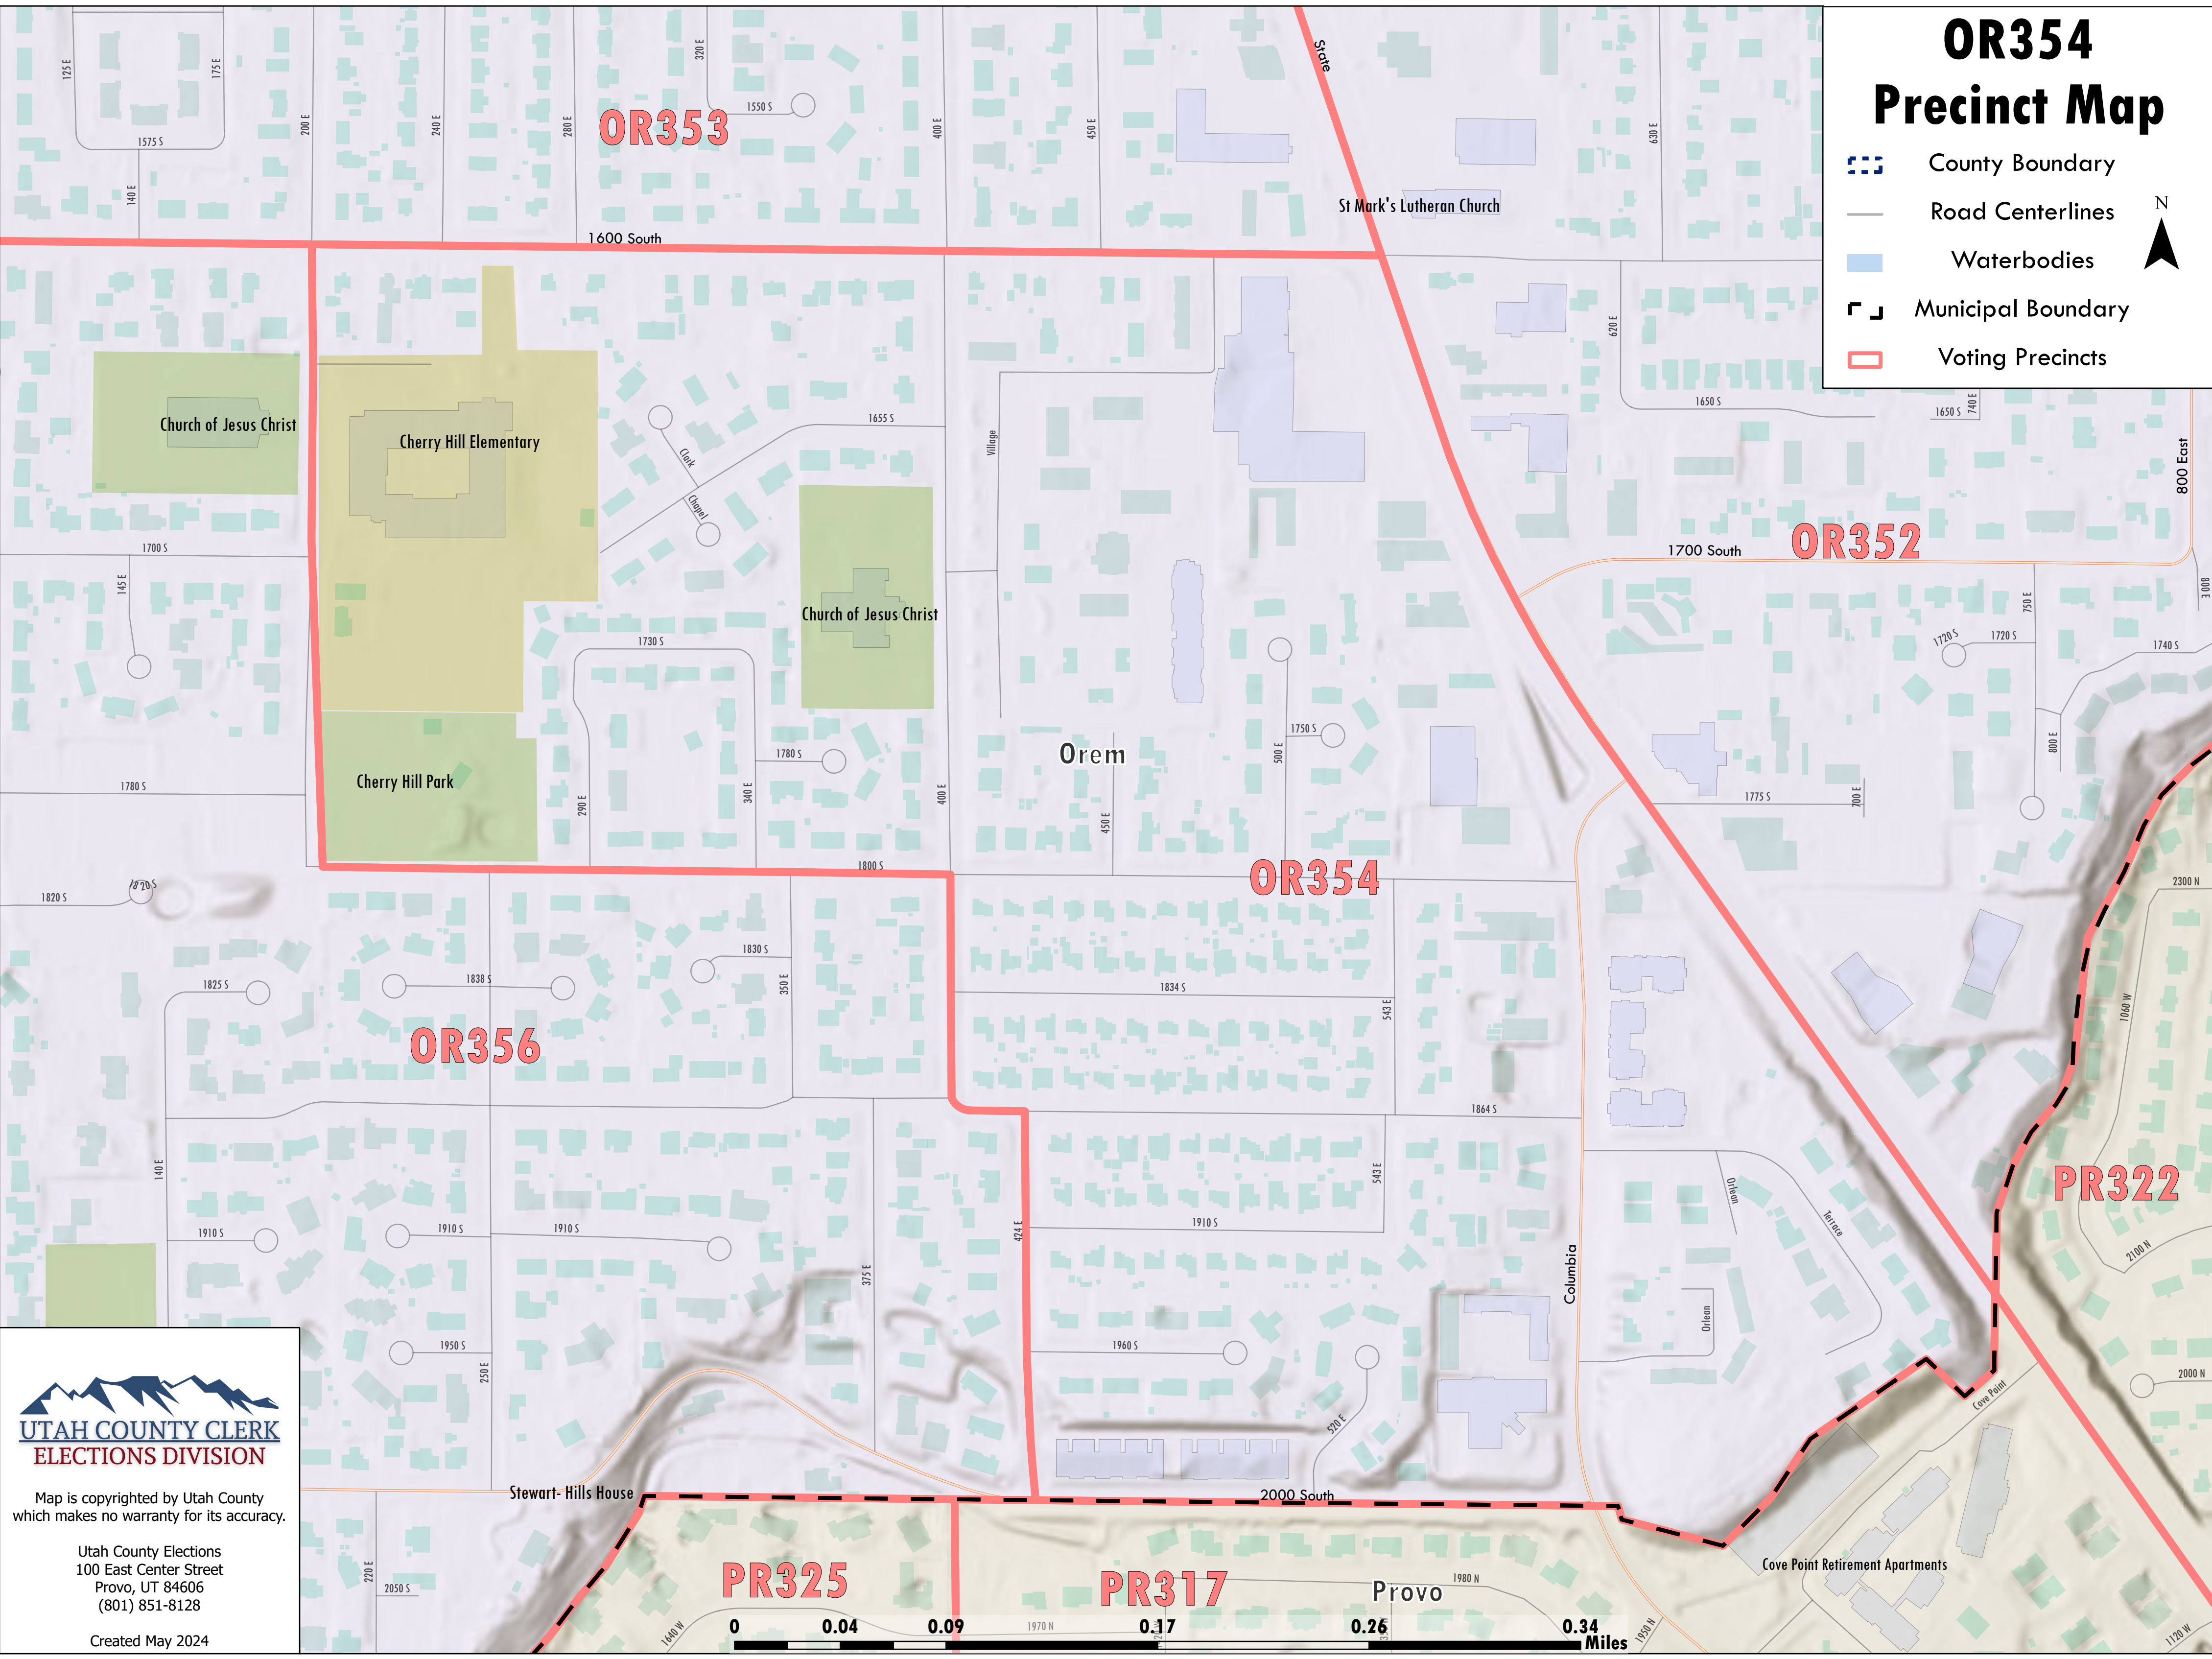

# OR354 Precinct Map

-  County Boundary
-  Road Centerlines
-  Waterbodies
-  Municipal Boundary
-  Voting Precincts

Map is copyrighted by Utah County which makes no warranty for its accuracy.

Utah County Elections  
100 East Center Street  
Provo, UT 84606  
(801) 851-8128

Created May 2024