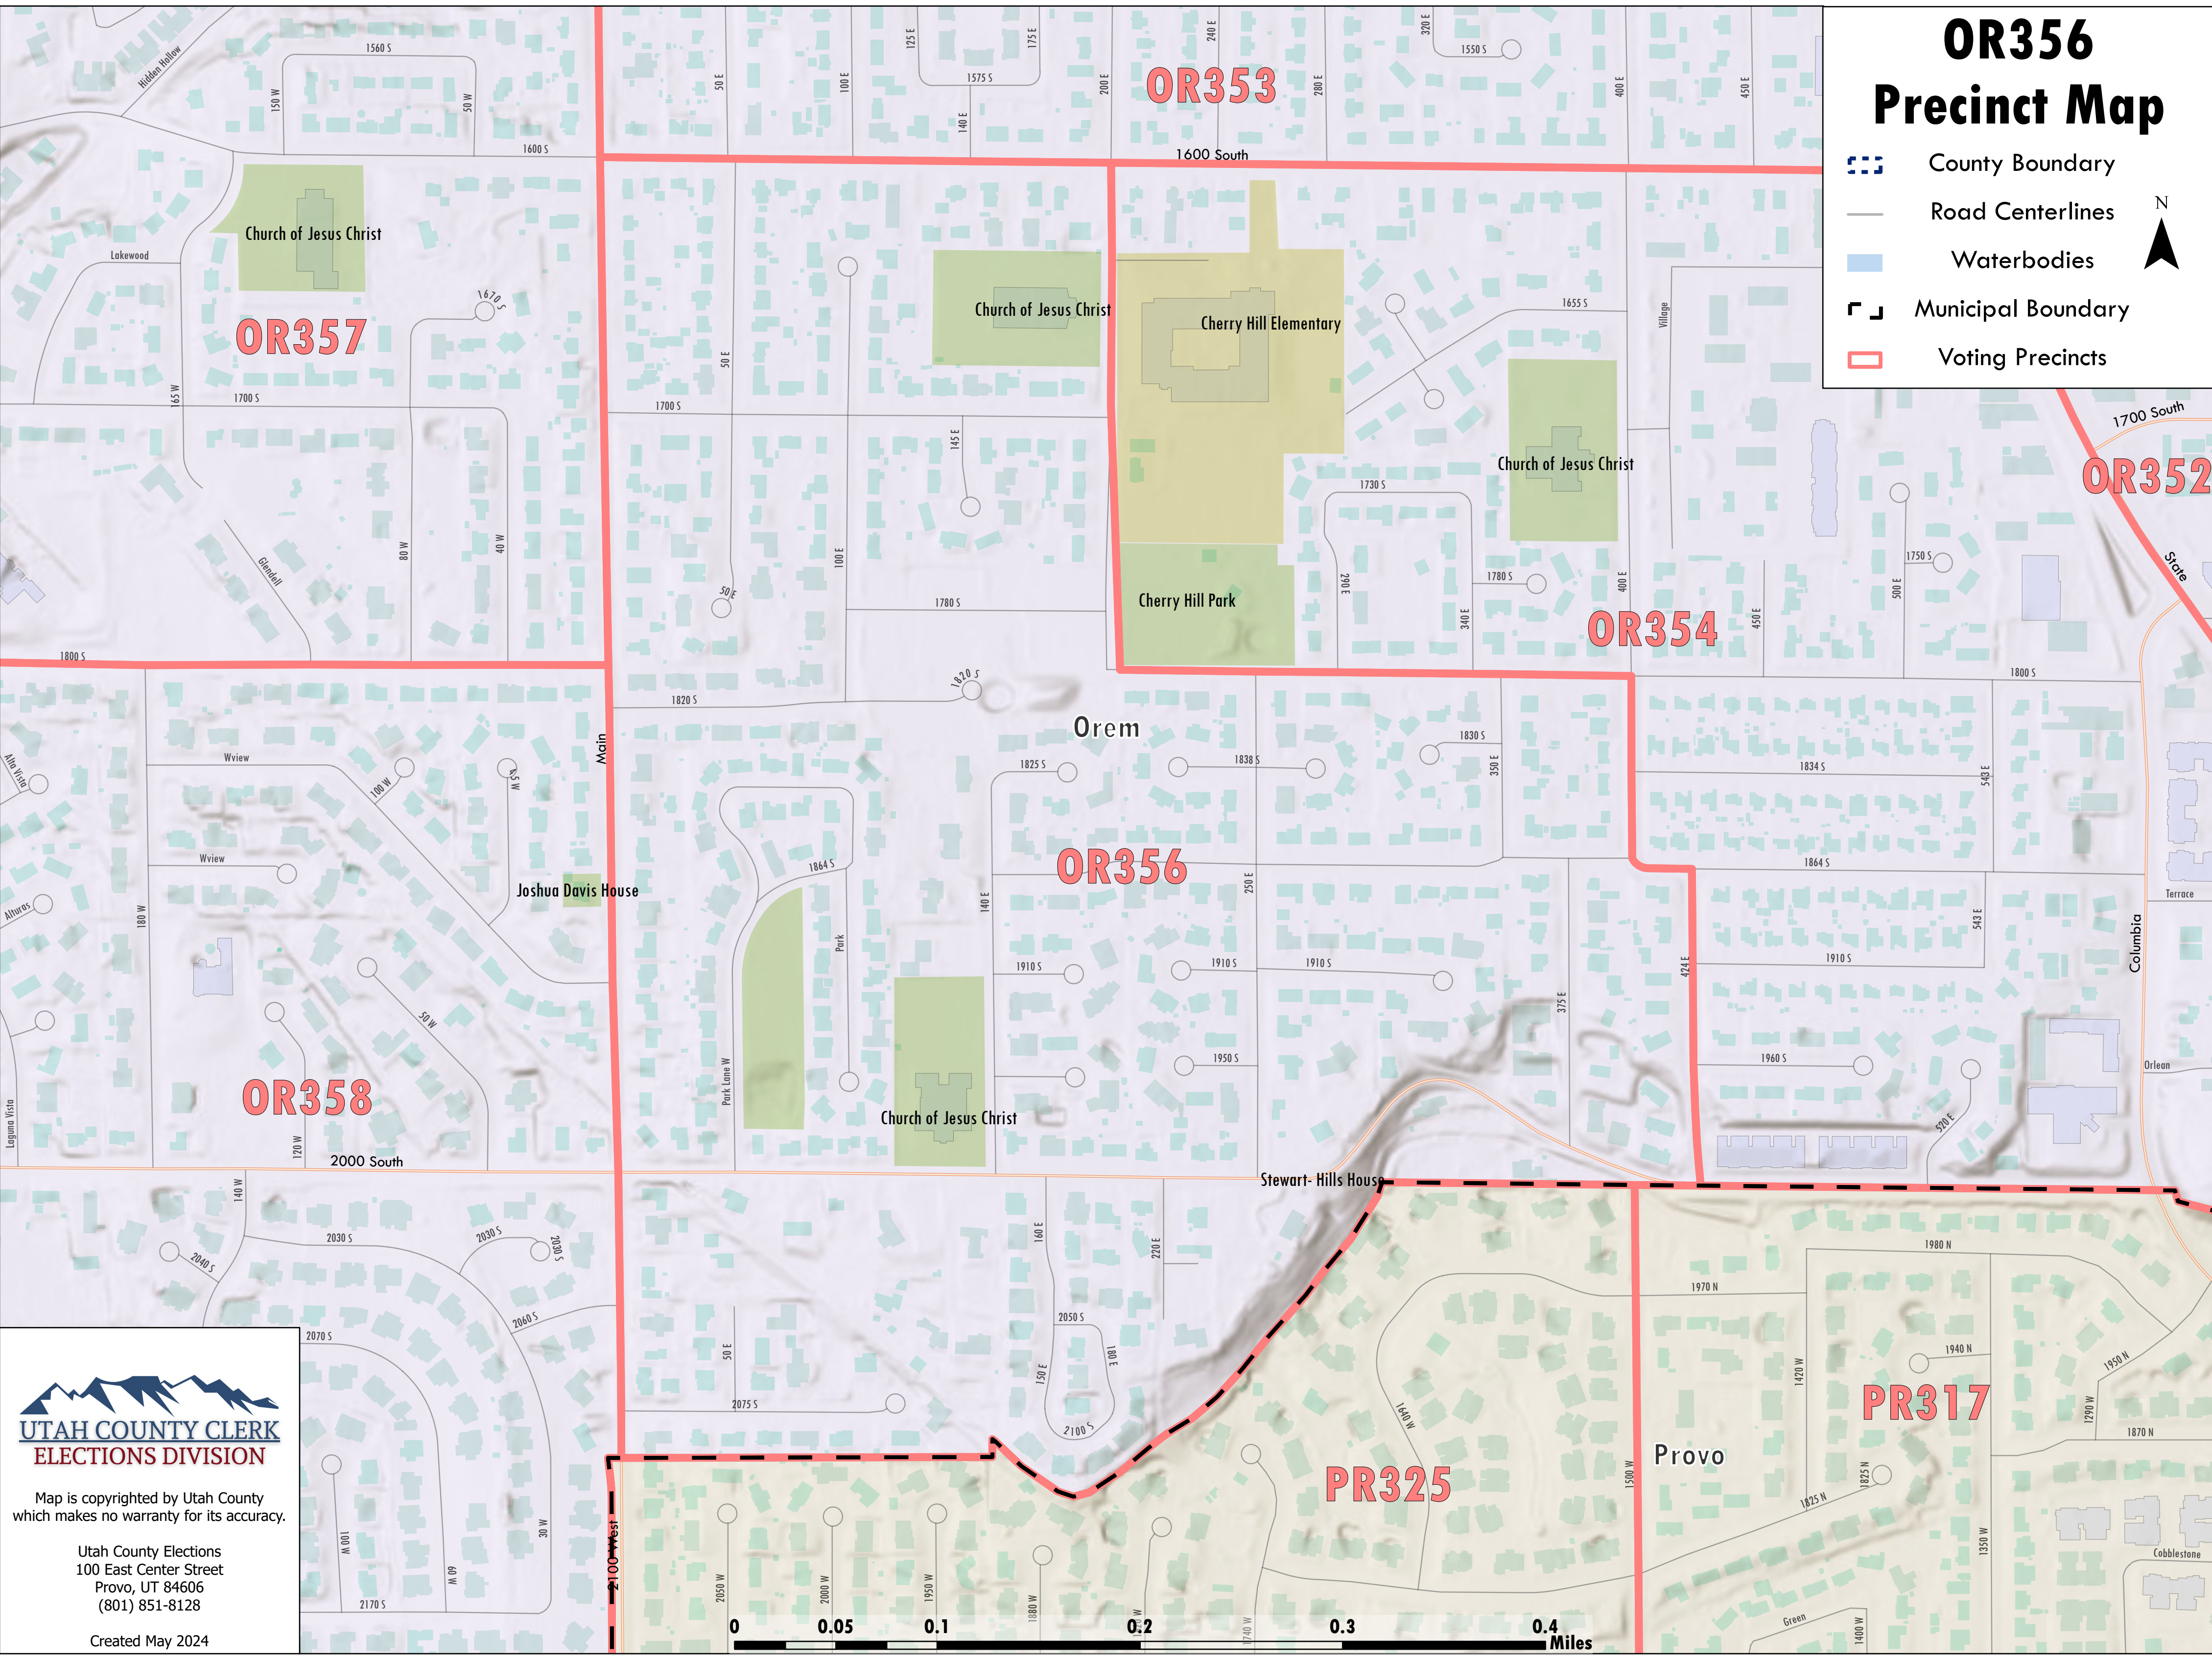

# OR356 Precinct Map

-  County Boundary
-  Road Centerlines
-  Waterbodies
-  Municipal Boundary
-  Voting Precincts

  
**UTAH COUNTY CLERK  
ELECTIONS DIVISION**

Map is copyrighted by Utah County  
which makes no warranty for its accuracy.

Utah County Elections  
100 East Center Street  
Provo, UT 84606  
(801) 851-8128

Created May 2024