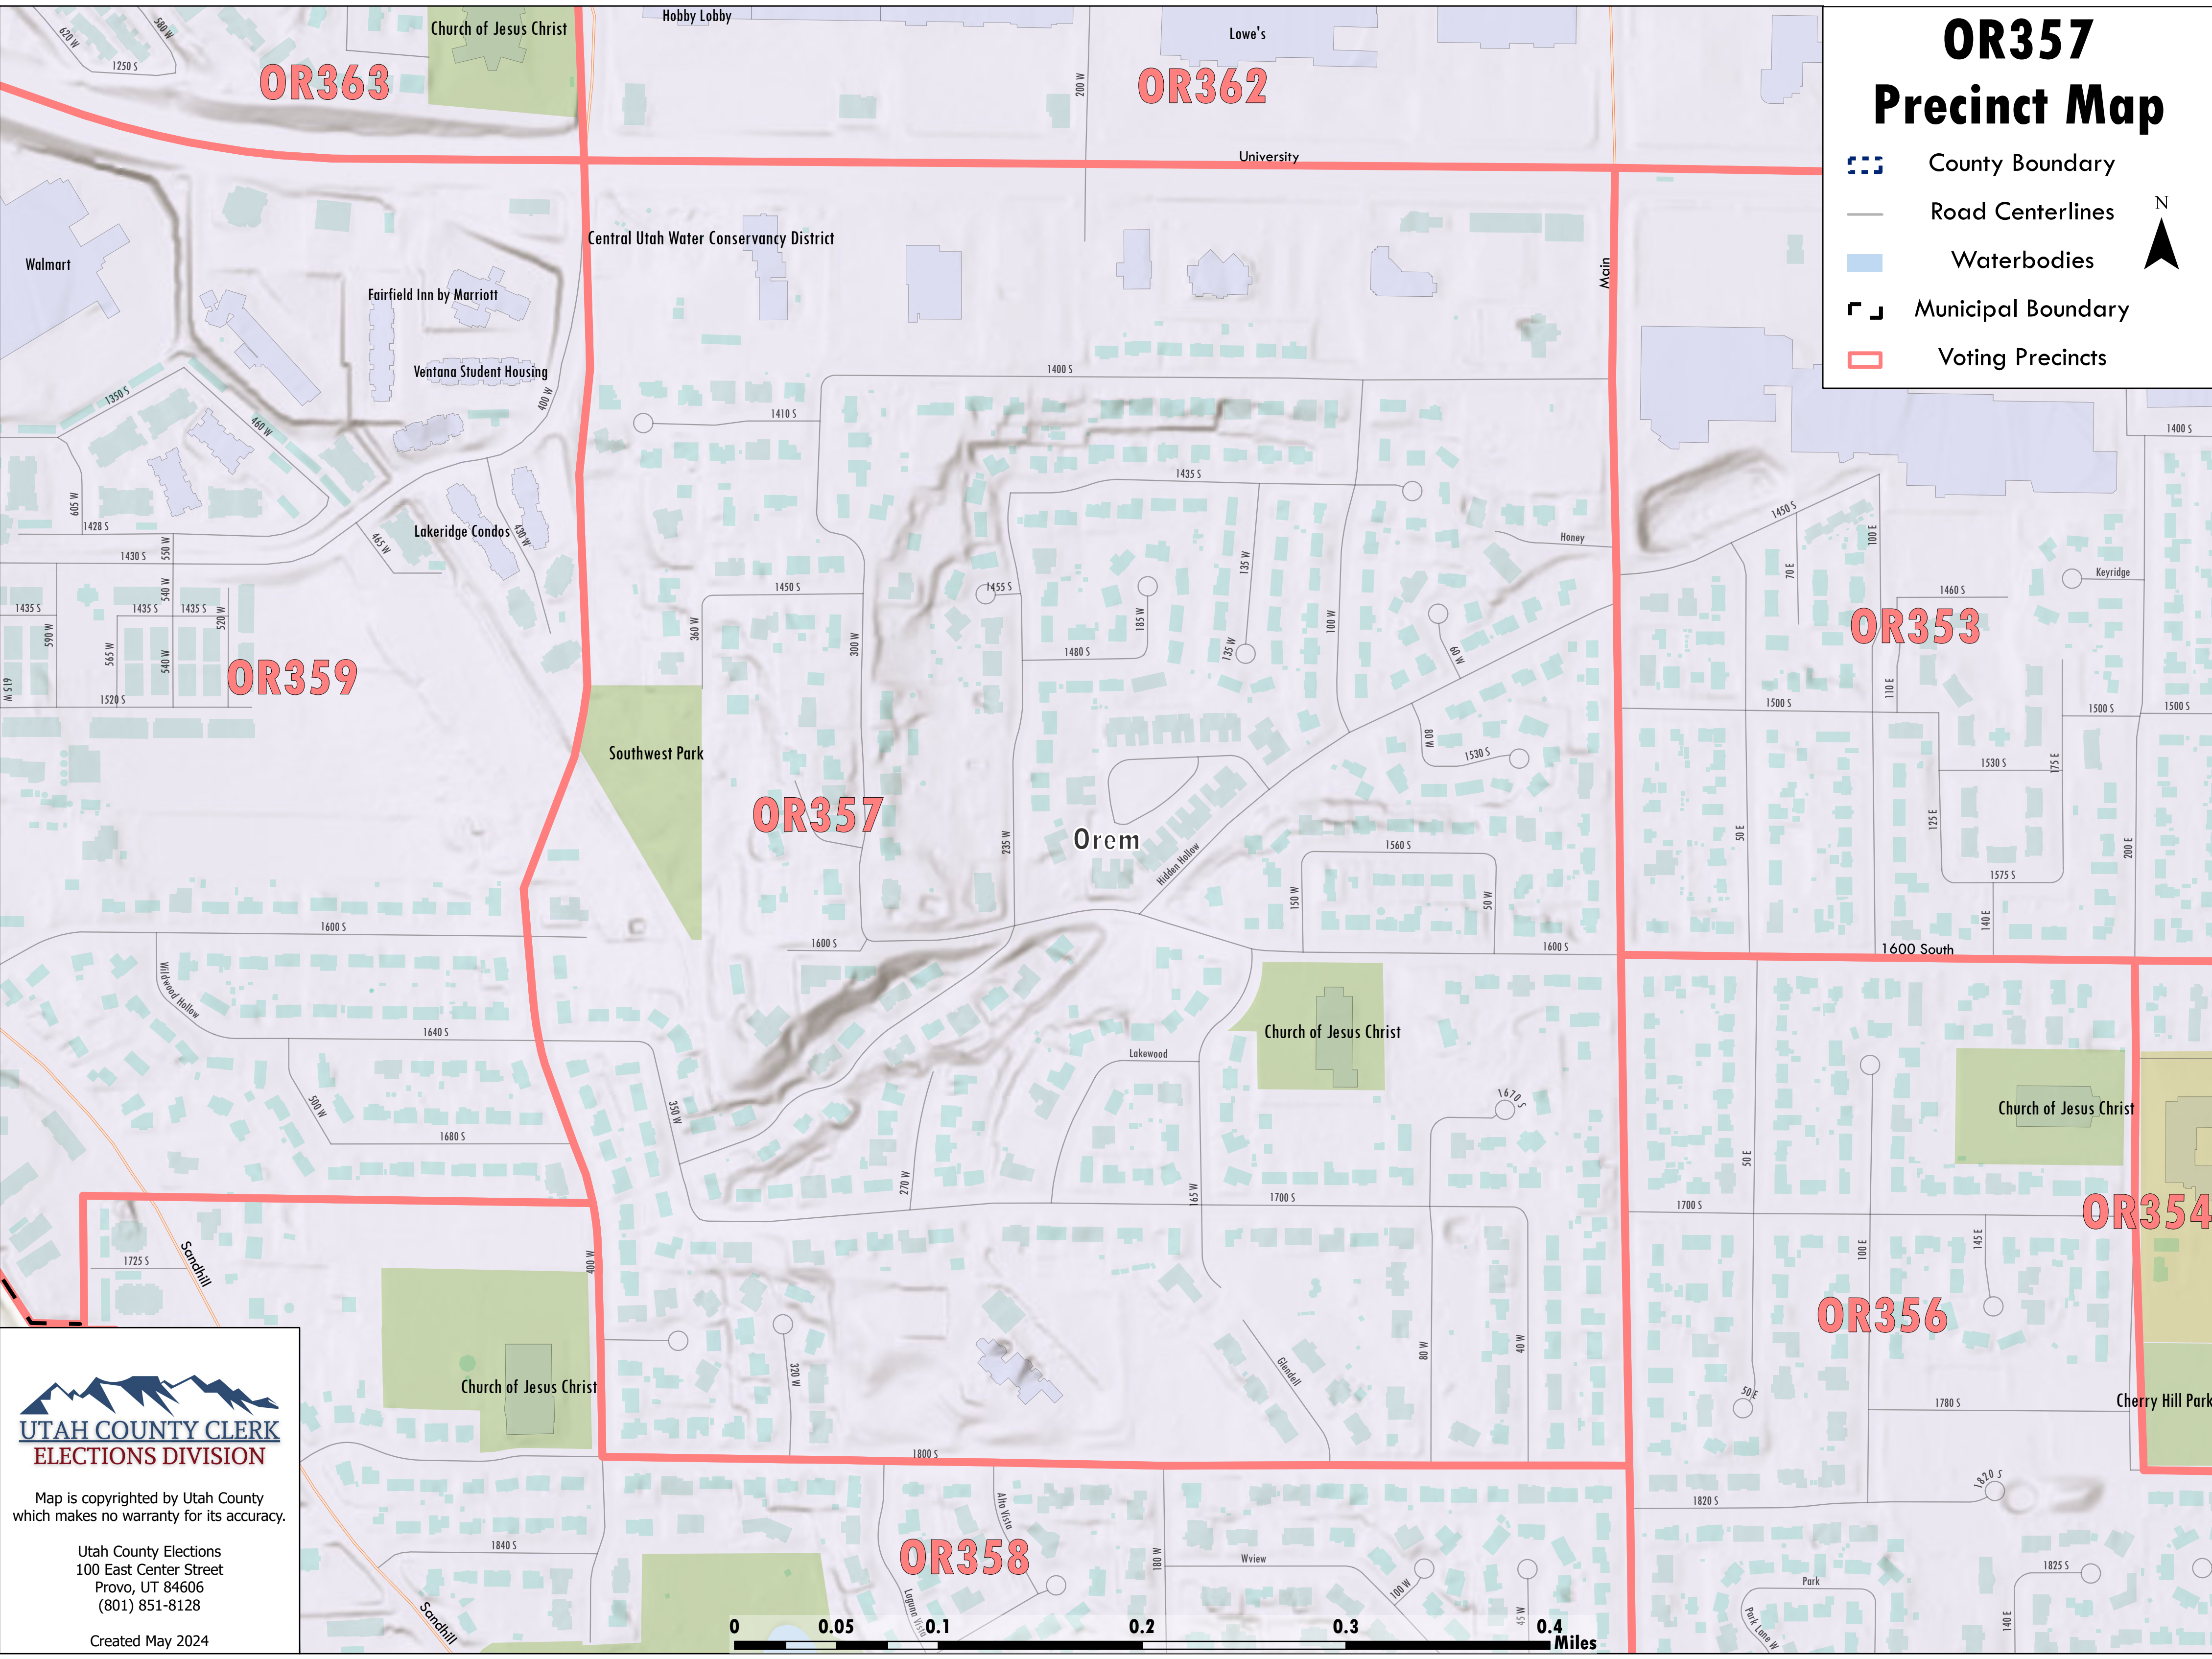

OR357 Precinct Map

-  County Boundary
-  Road Centerlines
-  Waterbodies
-  Municipal Boundary
-  Voting Precincts

**UTAH COUNTY CLERK
ELECTIONS DIVISION**

Map is copyrighted by Utah County
which makes no warranty for its accuracy.

Utah County Elections
100 East Center Street
Provo, UT 84606
(801) 851-8128

Created May 2024