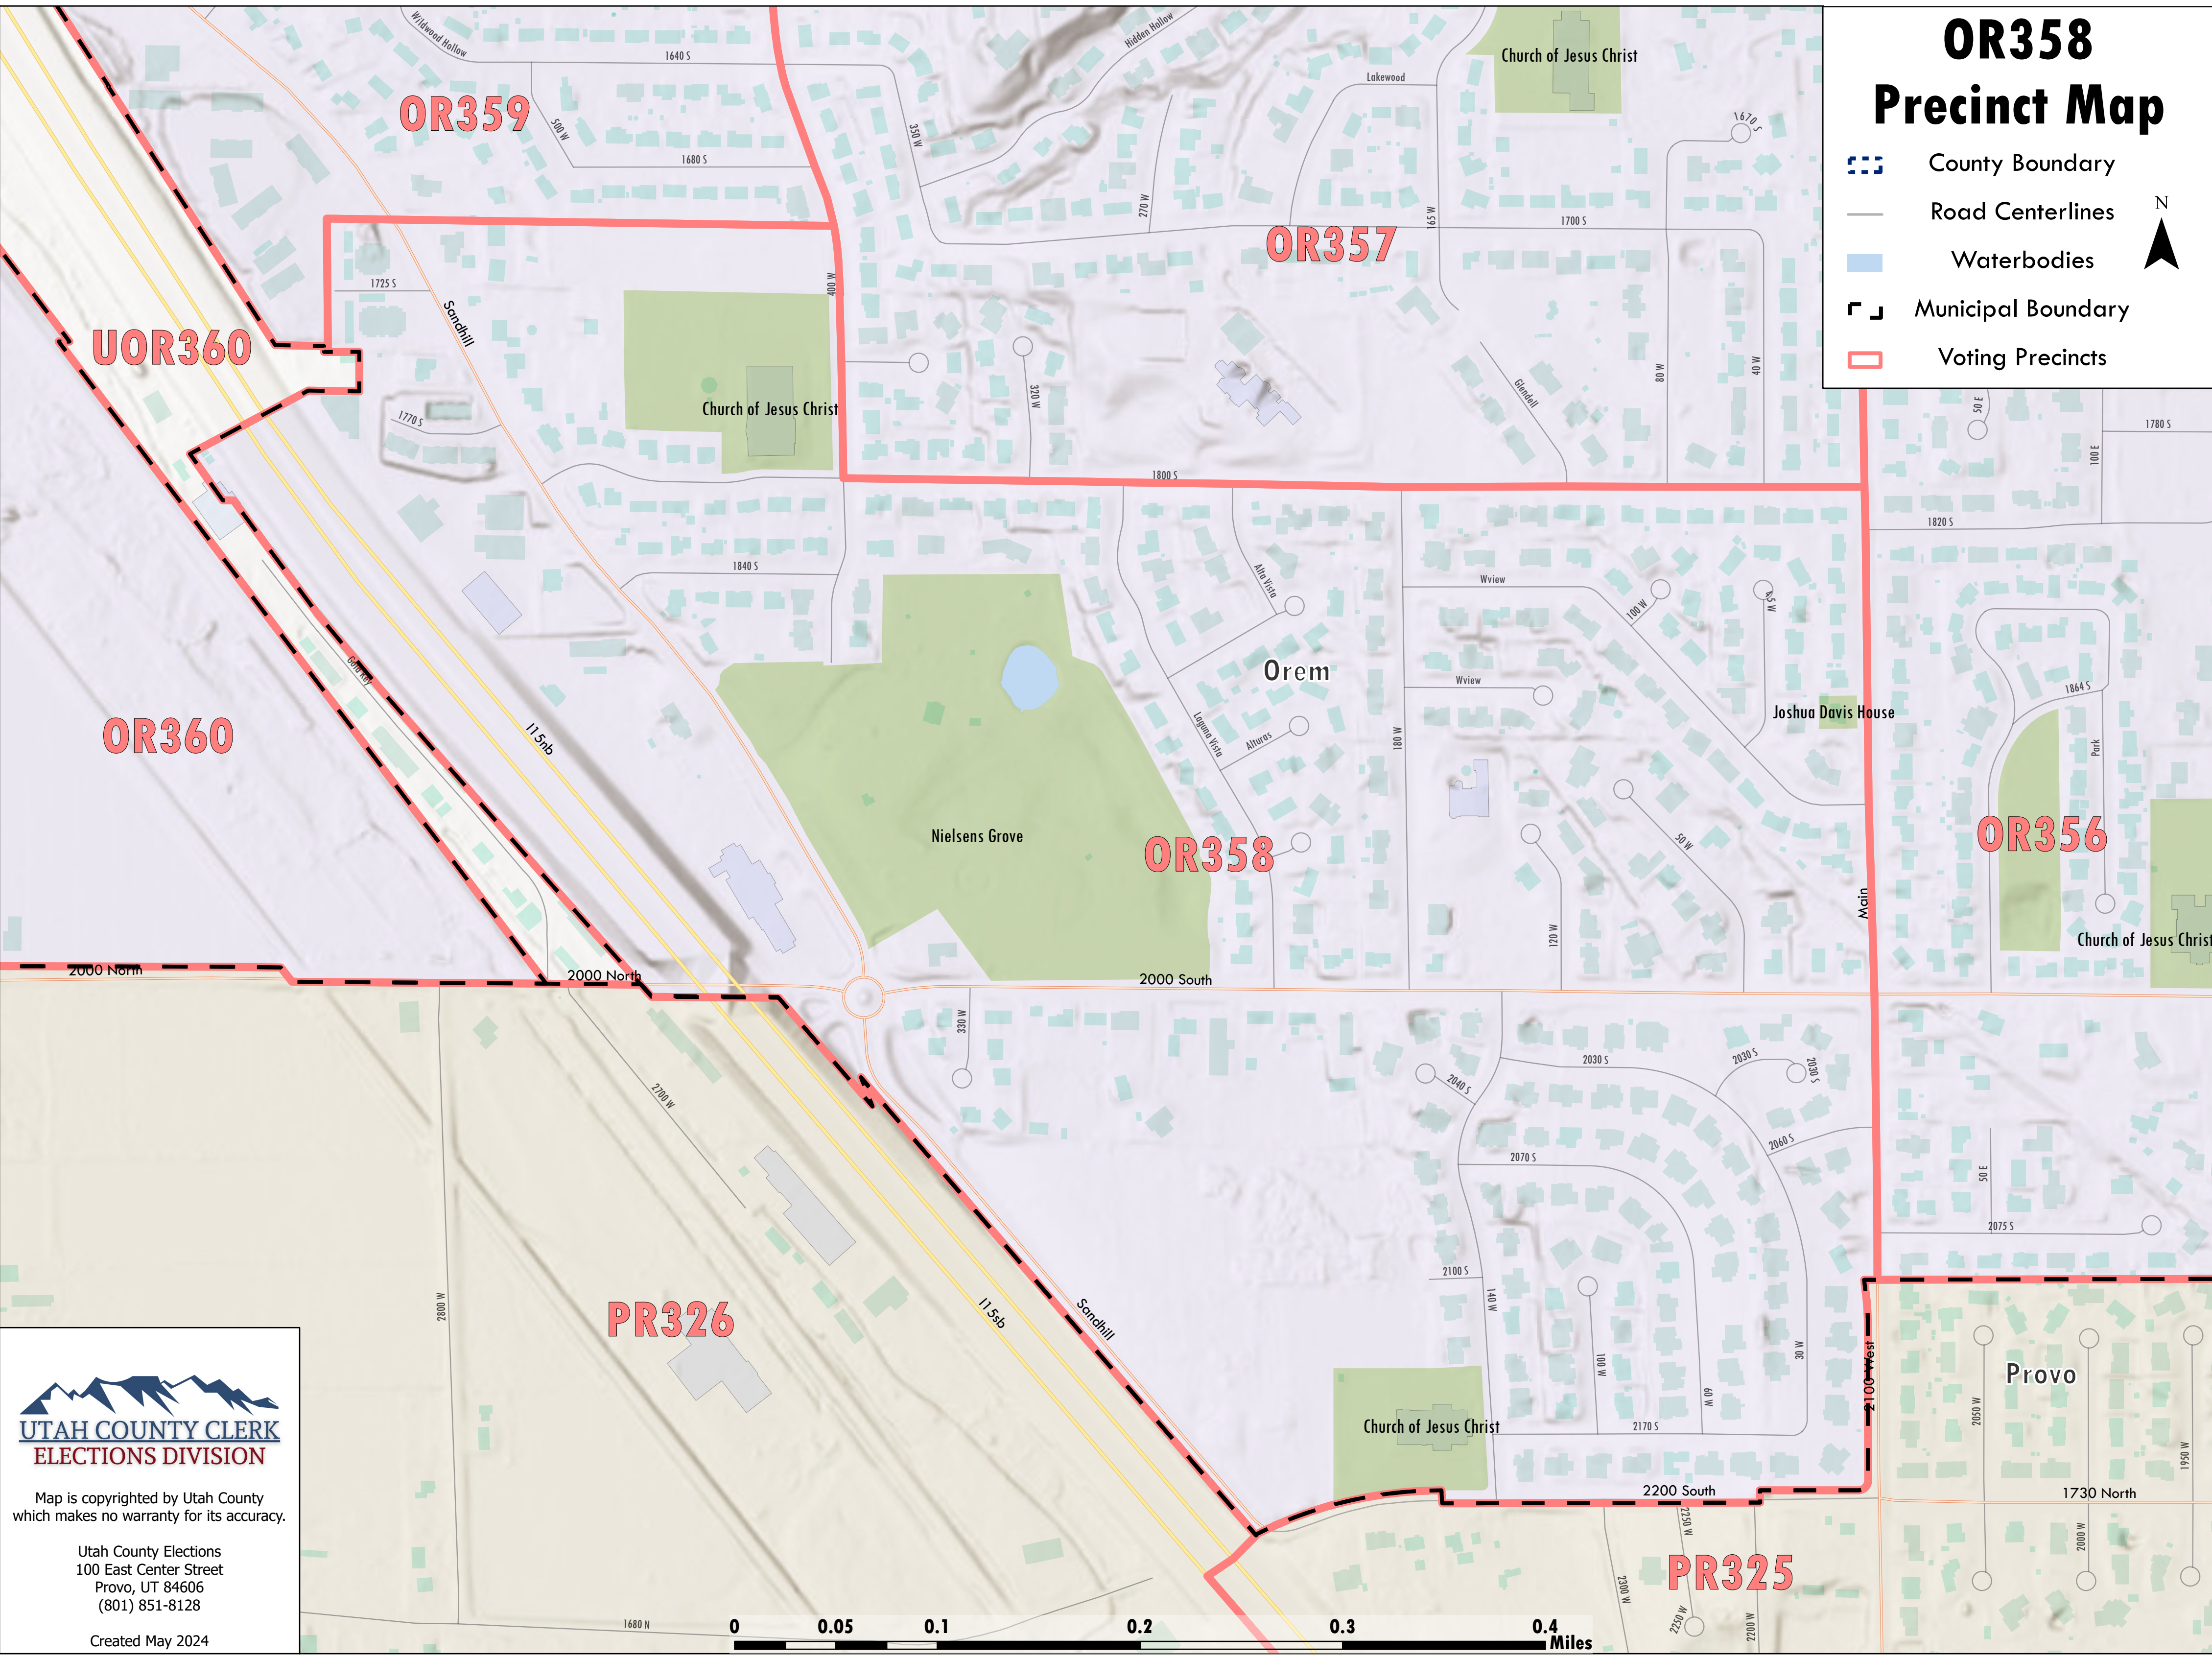

OR358 Precinct Map

-  County Boundary
-  Road Centerlines
-  Waterbodies
-  Municipal Boundary
-  Voting Precincts

**UTAH COUNTY CLERK
ELECTIONS DIVISION**

Map is copyrighted by Utah County
which makes no warranty for its accuracy.

Utah County Elections
100 East Center Street
Provo, UT 84606
(801) 851-8128

Created May 2024