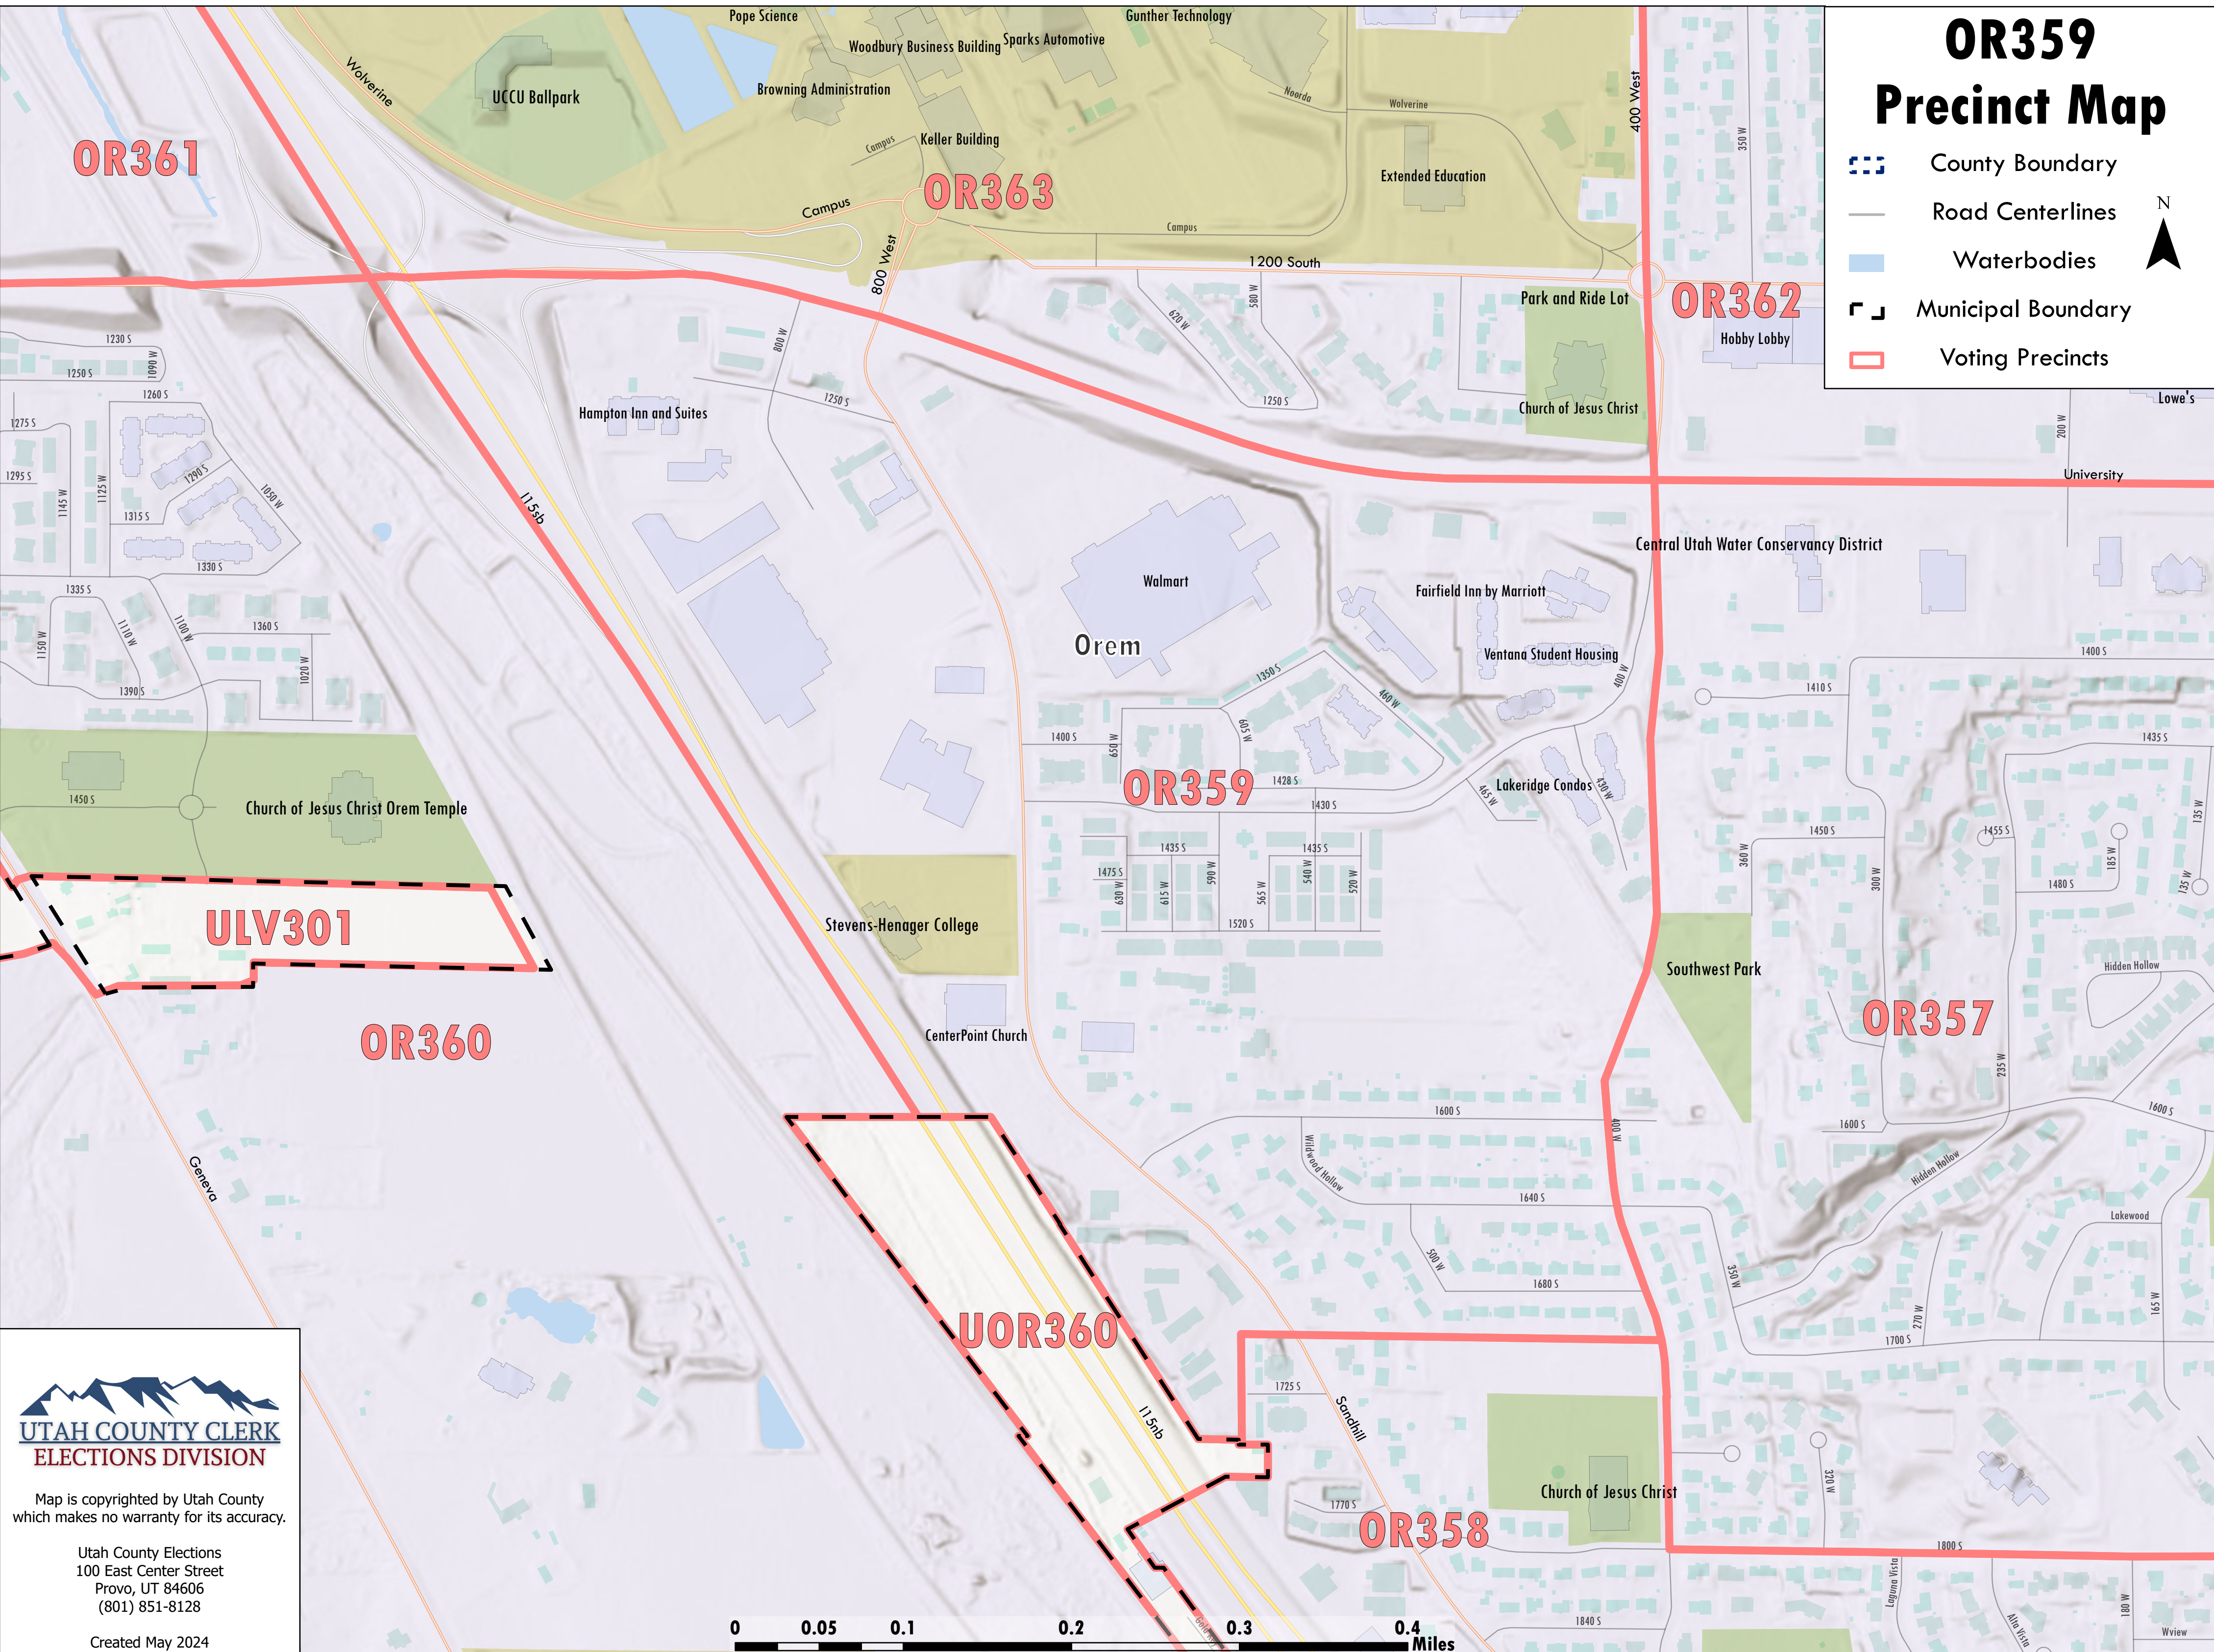

OR359 Precinct Map

-  County Boundary
-  Road Centerlines
-  Waterbodies
-  Municipal Boundary
-  Voting Precincts

Map is copyrighted by Utah County which makes no warranty for its accuracy.

Utah County Elections
100 East Center Street
Provo, UT 84606
(801) 851-8128

Created May 2024