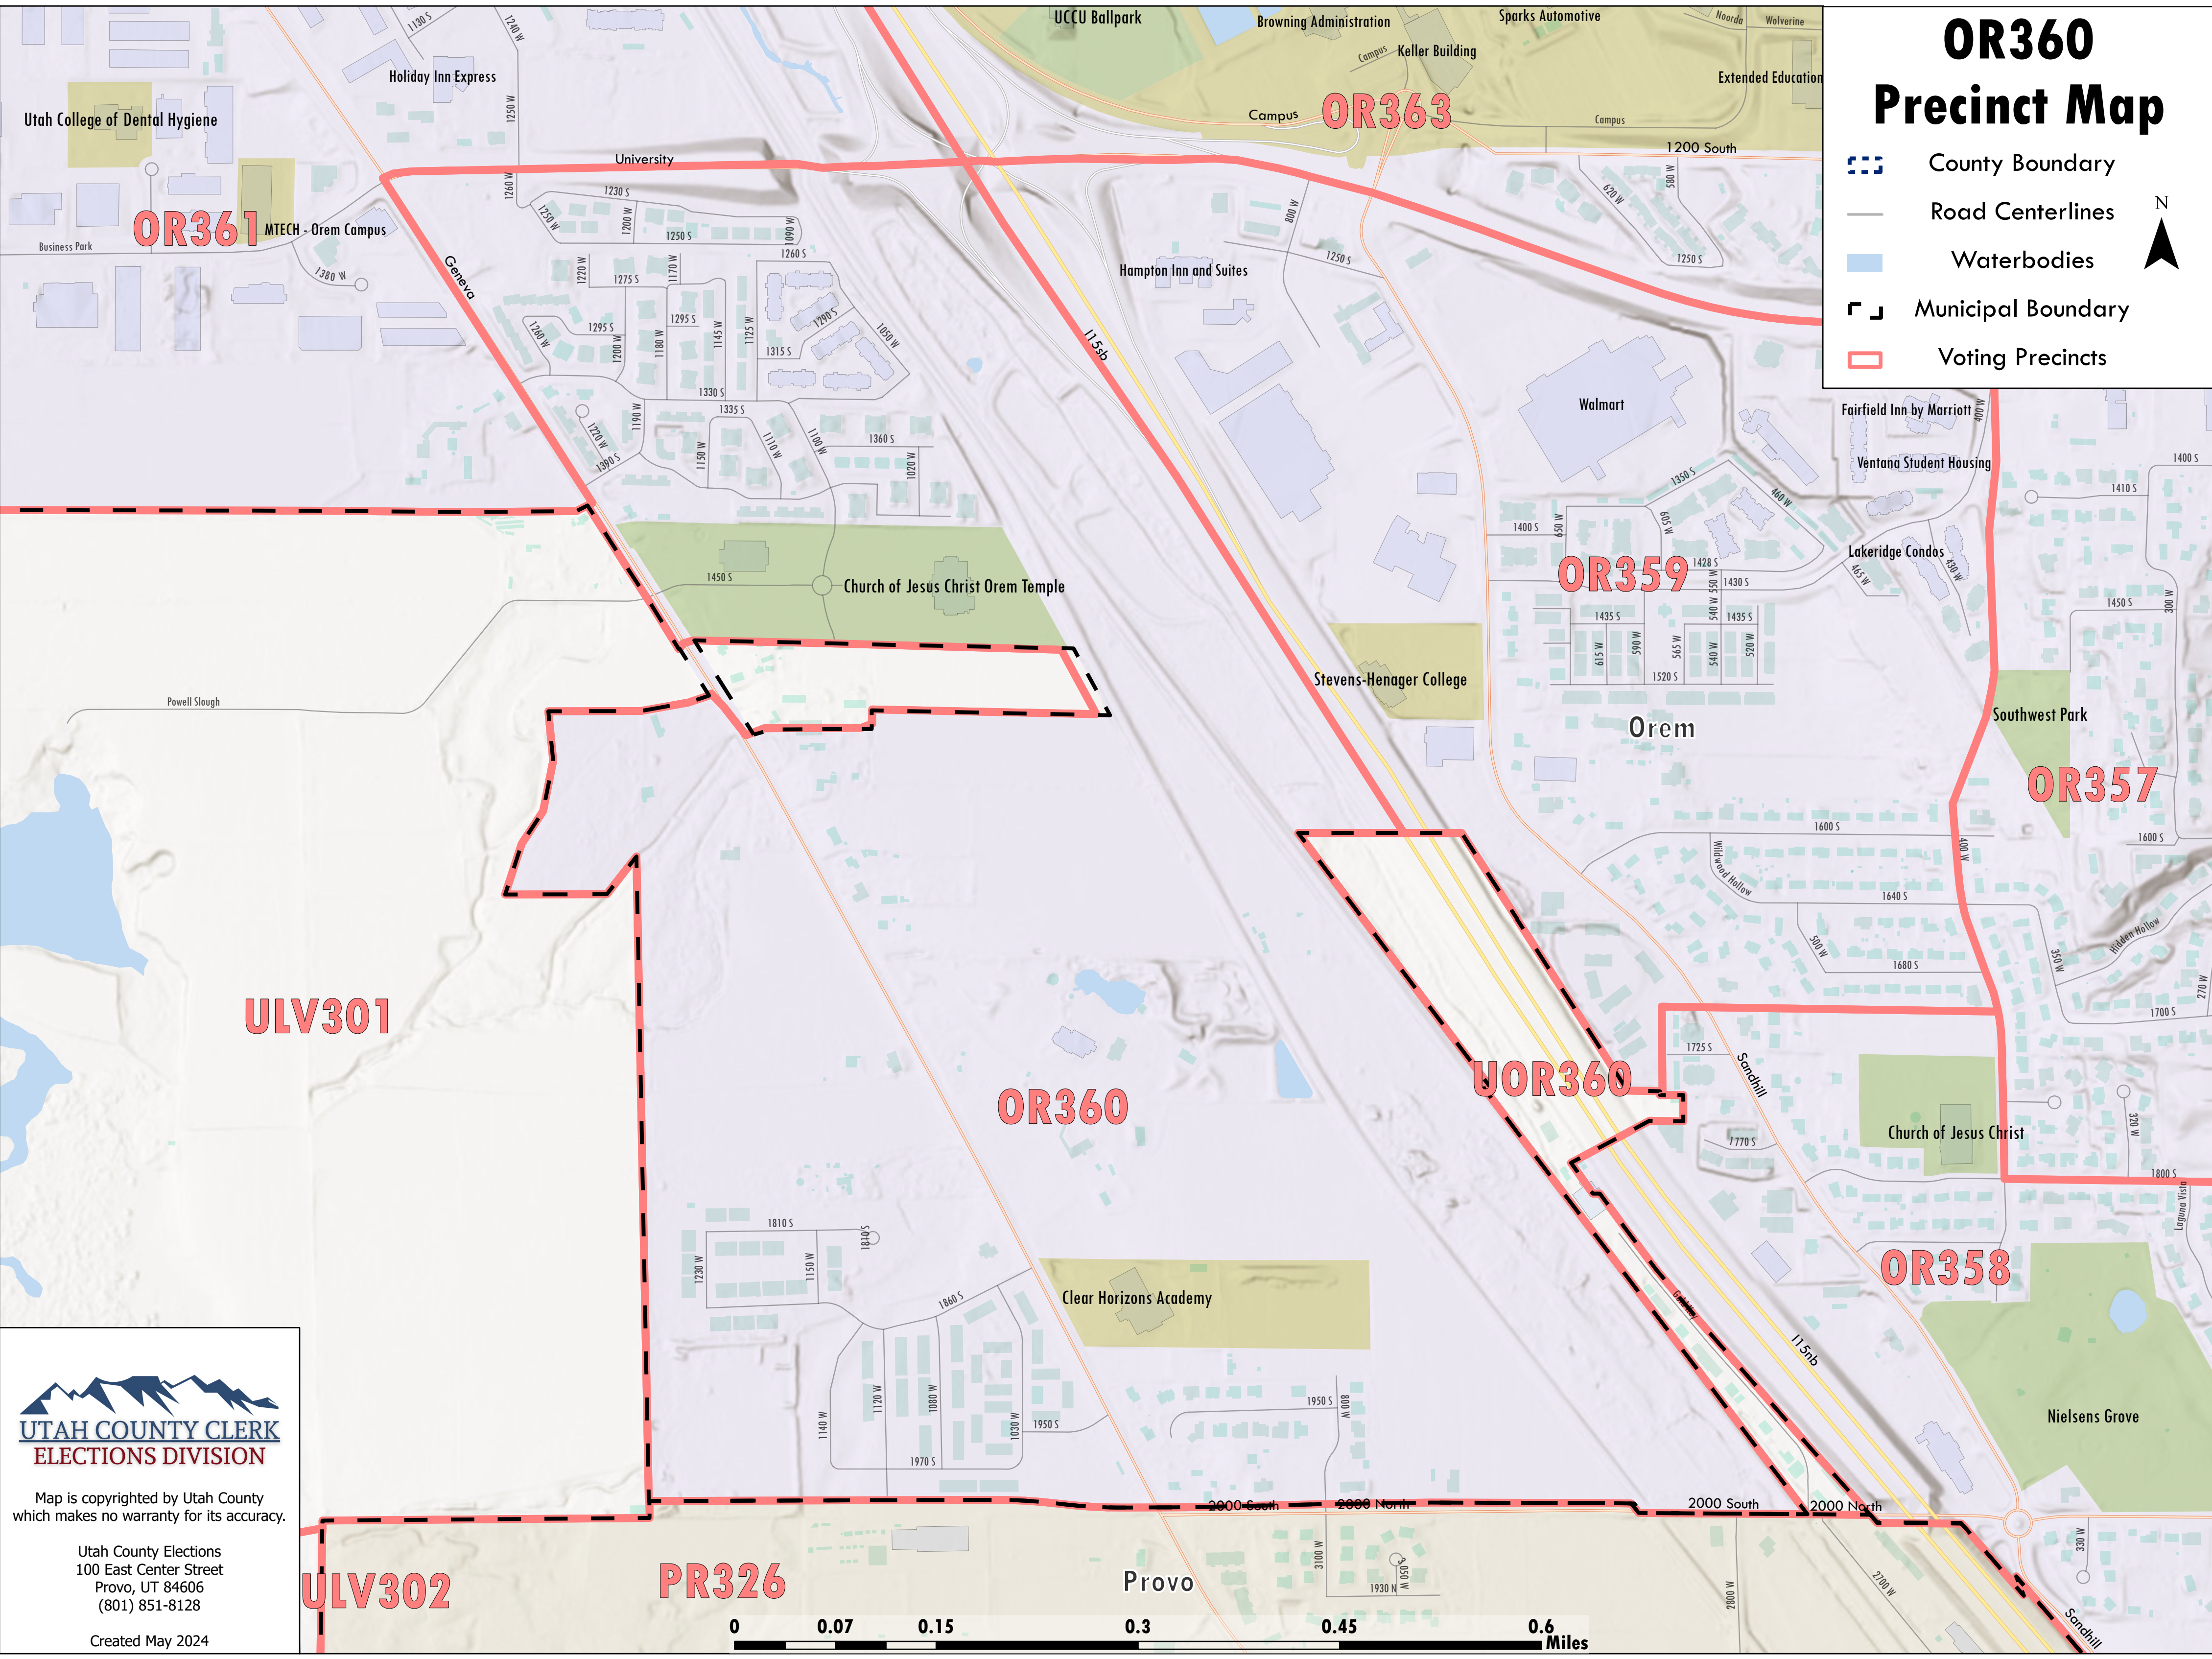

OR360 Precinct Map

-  County Boundary
-  Road Centerlines
-  Waterbodies
-  Municipal Boundary
-  Voting Precincts

Map is copyrighted by Utah County which makes no warranty for its accuracy.

Utah County Elections
100 East Center Street
Provo, UT 84606
(801) 851-8128

Created May 2024