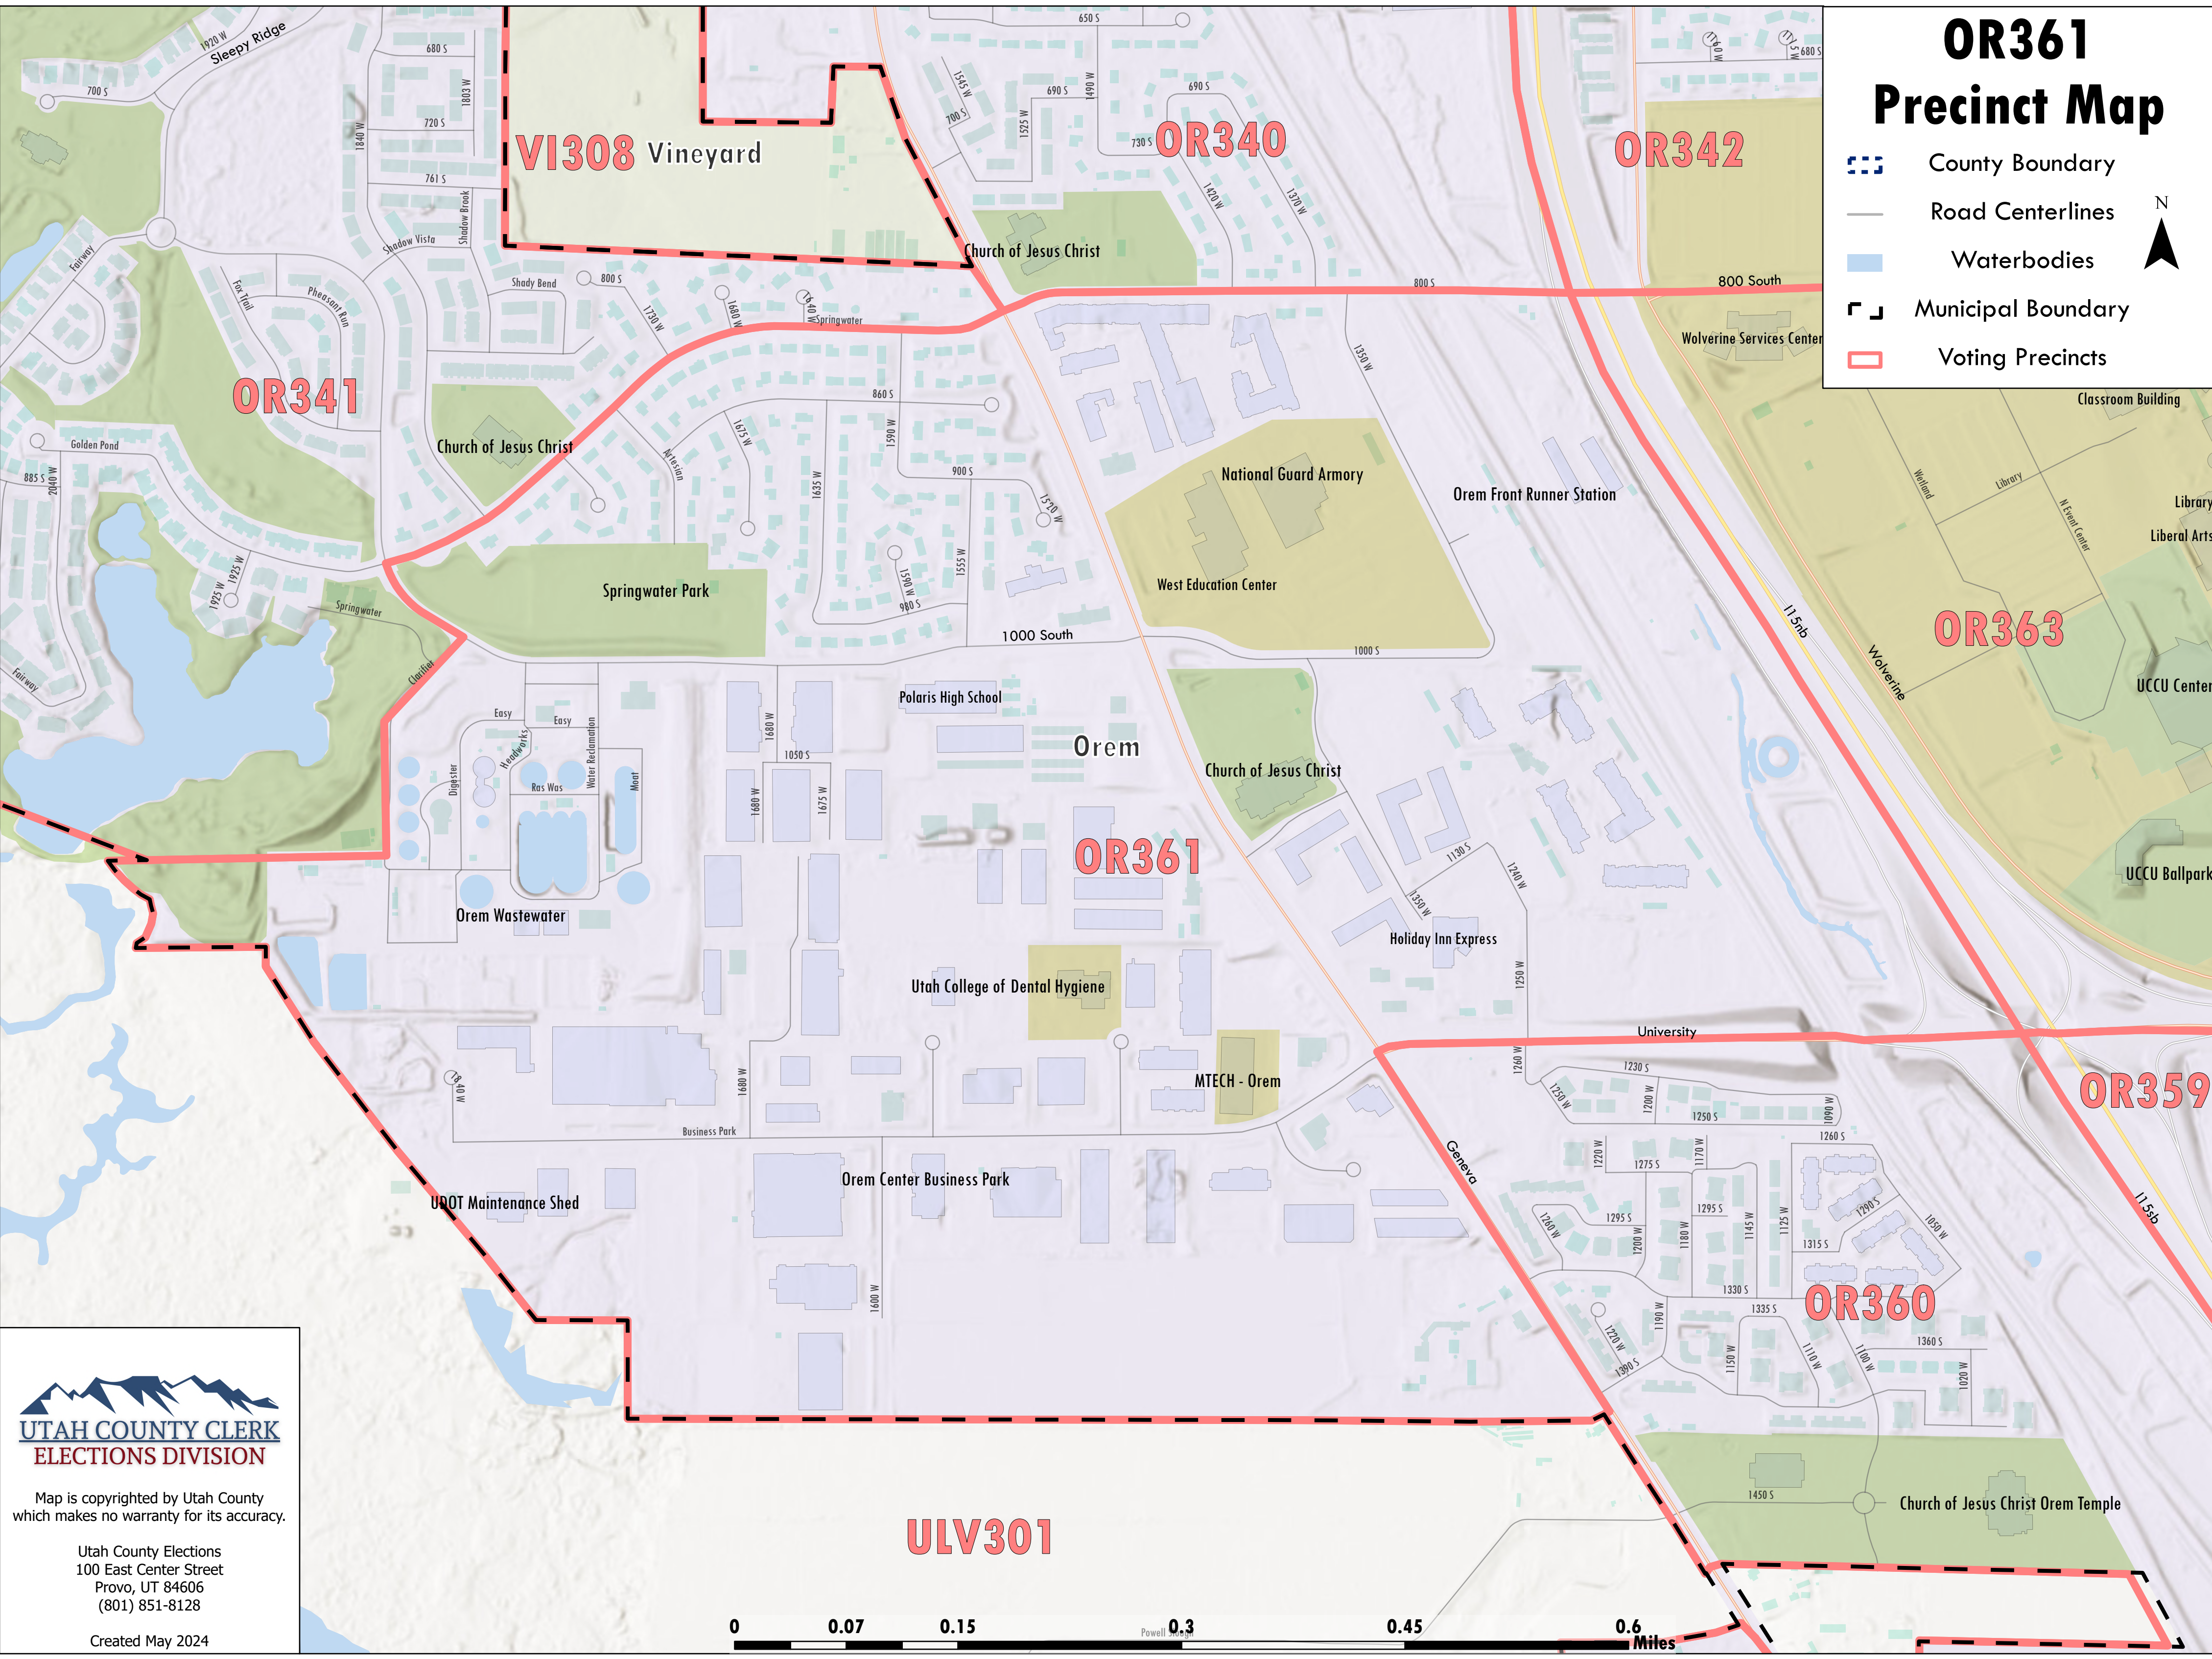

OR361 Precinct Map

-  County Boundary
-  Road Centerlines
-  Waterbodies
-  Municipal Boundary
-  Voting Precincts

Map is copyrighted by Utah County which makes no warranty for its accuracy.

Utah County Elections
100 East Center Street
Provo, UT 84606
(801) 851-8128

Created May 2024