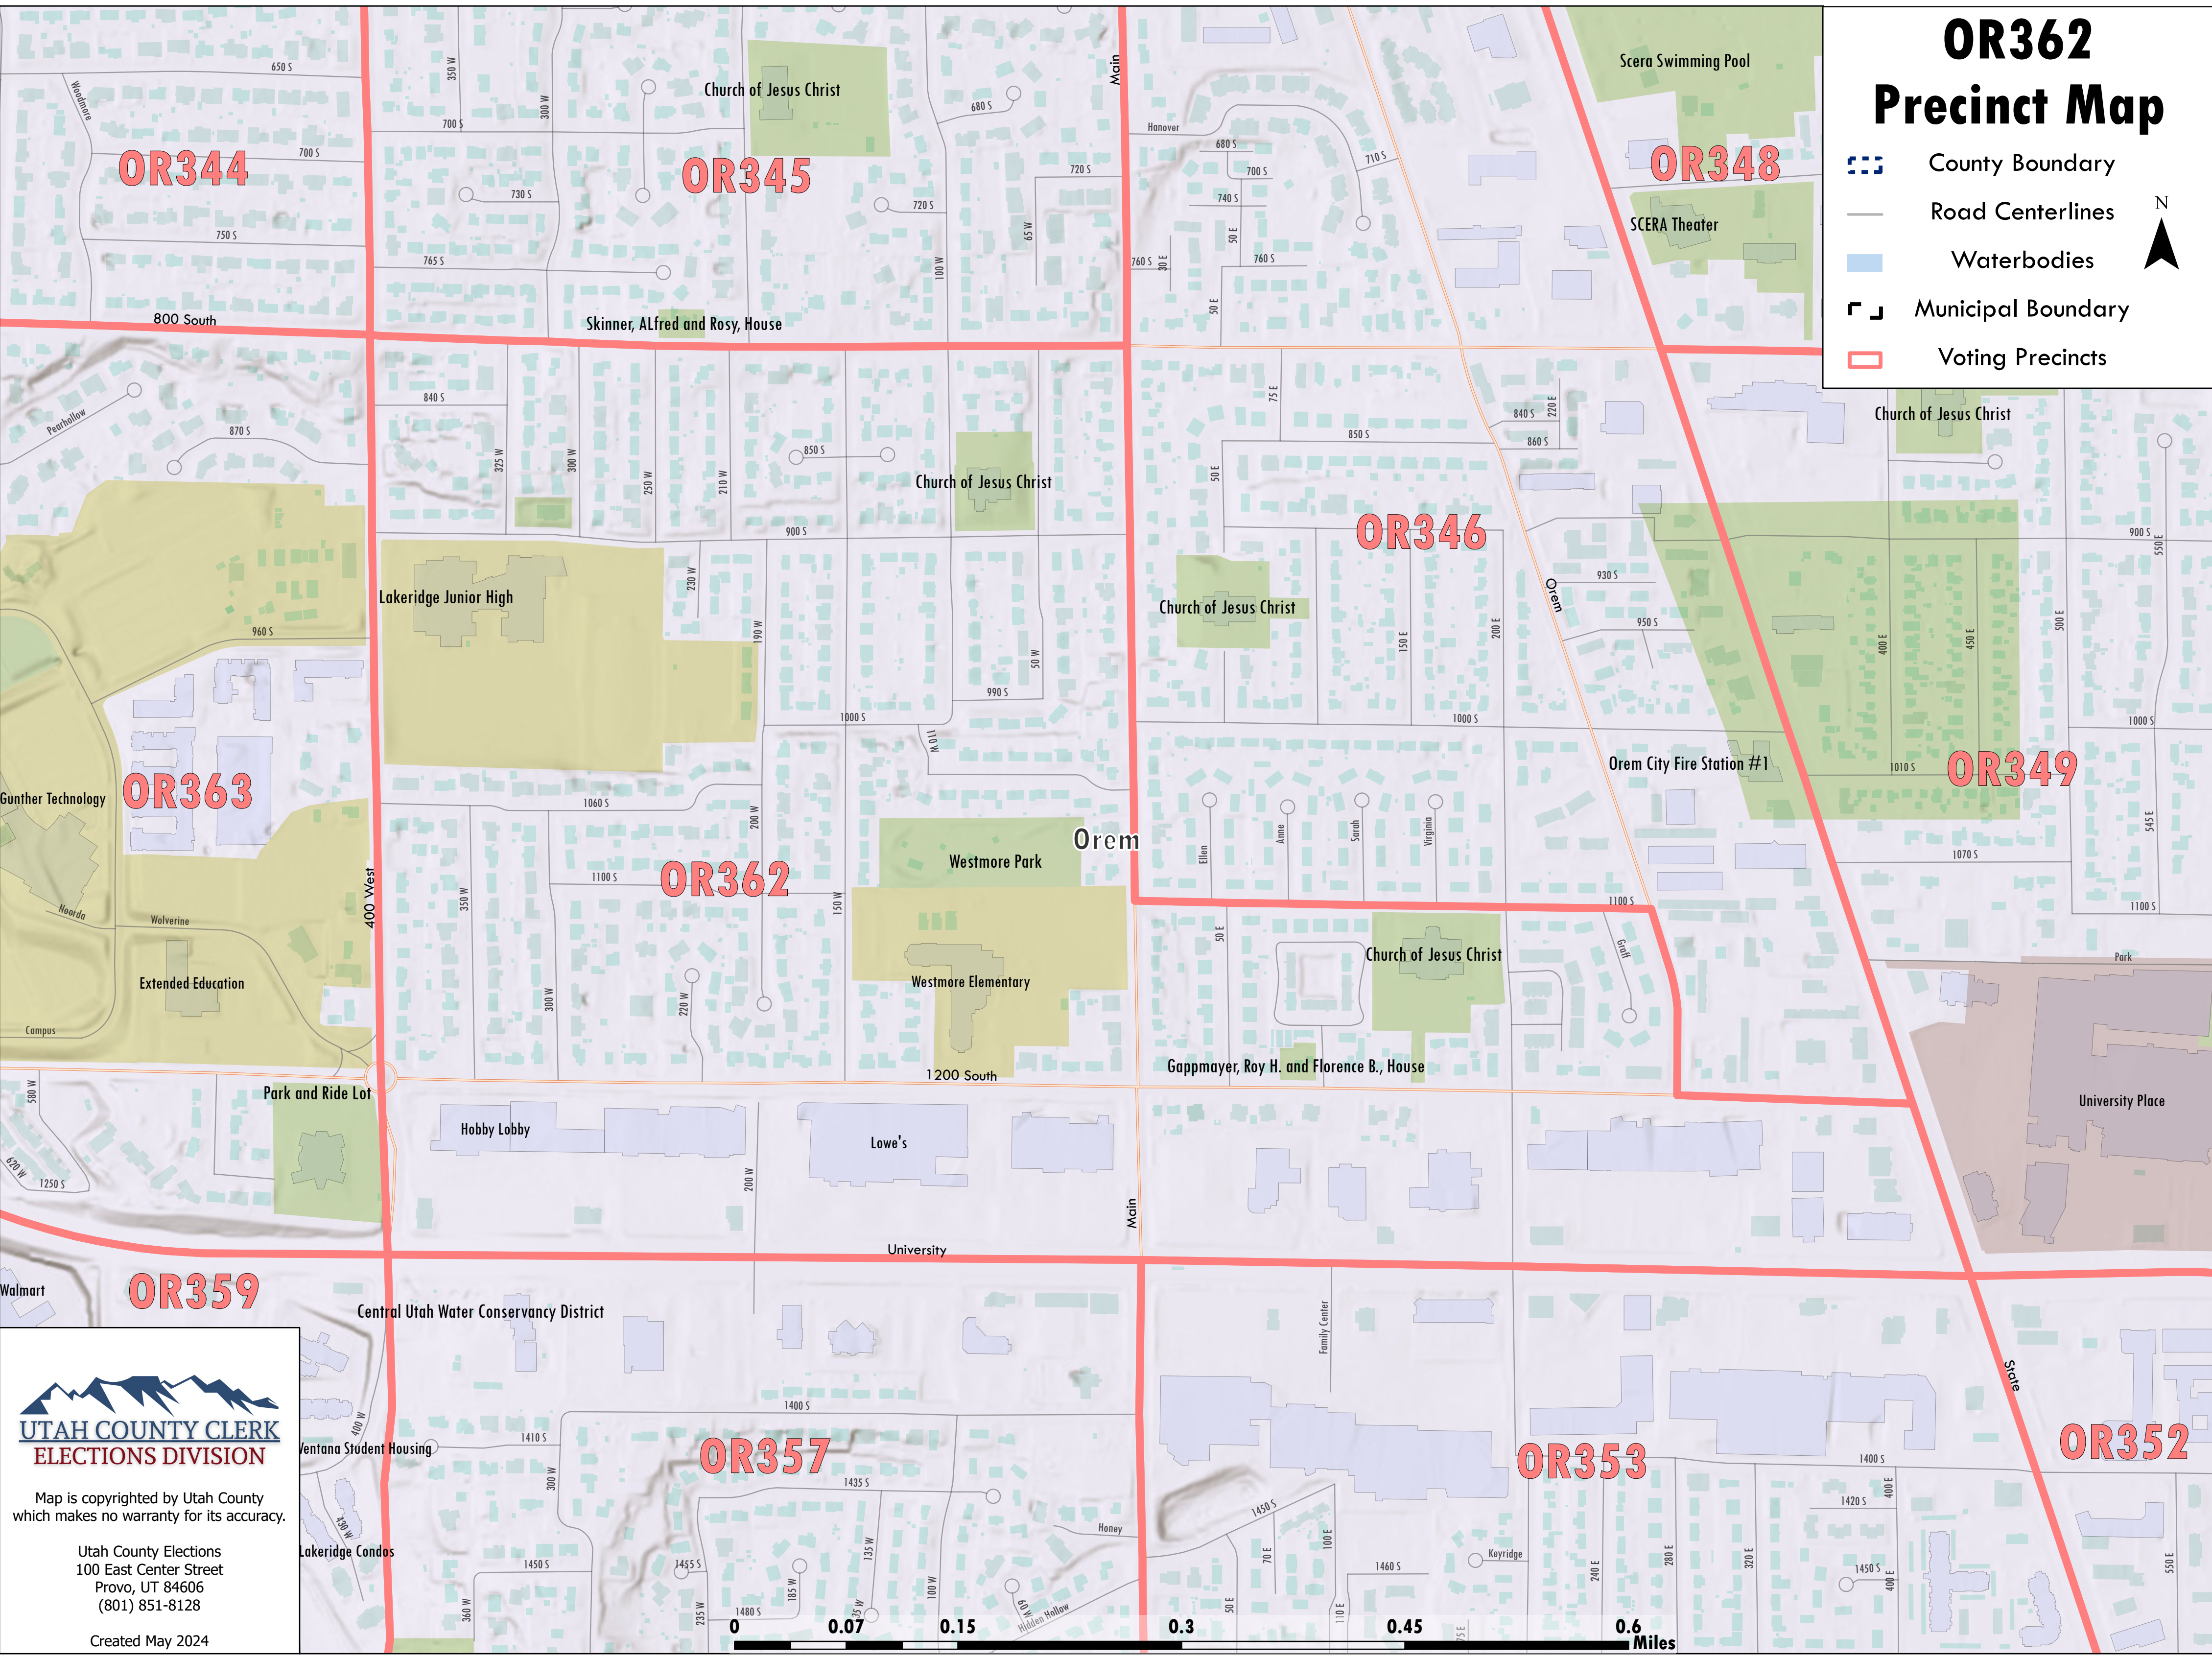

OR362 Precinct Map

-  County Boundary
-  Road Centerlines
-  Waterbodies
-  Municipal Boundary
-  Voting Precincts

UTAH COUNTY CLERK
ELECTIONS DIVISION

Map is copyrighted by Utah County
 which makes no warranty for its accuracy.

Utah County Elections
 100 East Center Street
 Provo, UT 84606
 (801) 851-8128

Created May 2024