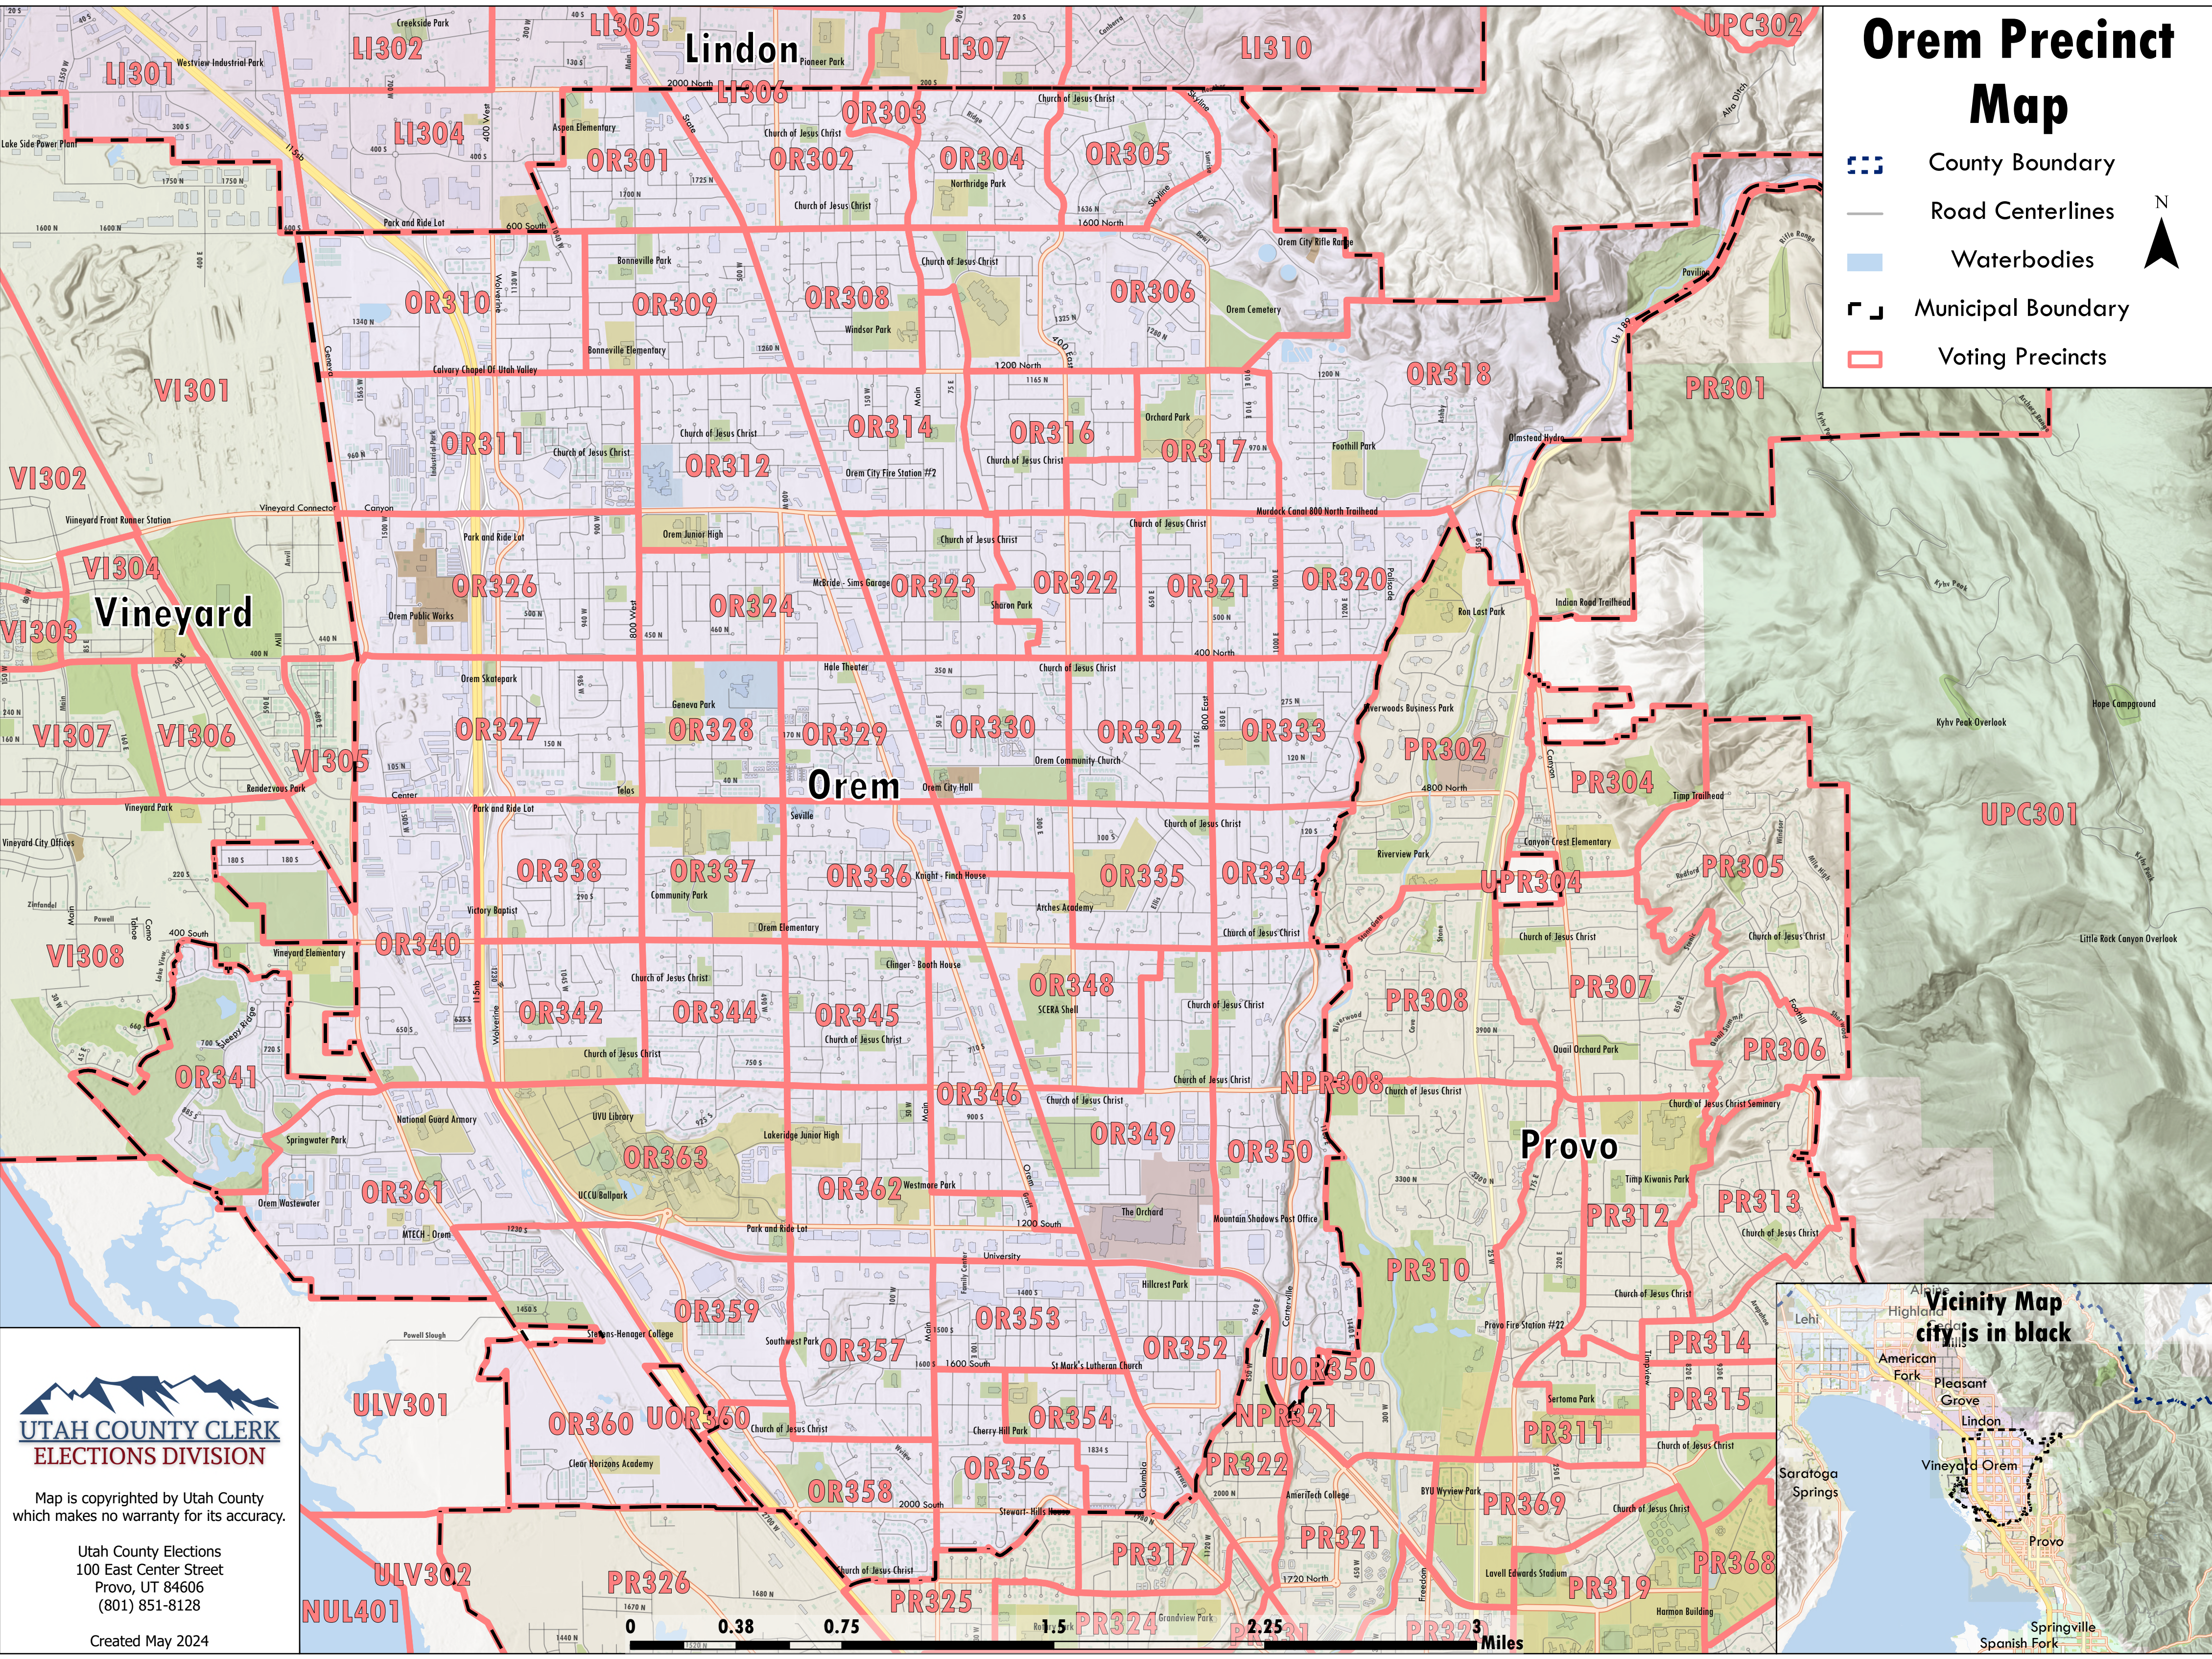

Orem Precinct Map

-  County Boundary
-  Road Centerlines
-  Waterbodies
-  Municipal Boundary
-  Voting Precincts

UTAH COUNTY CLERK
ELECTIONS DIVISION

Map is copyrighted by Utah County which makes no warranty for its accuracy.

Utah County Elections
100 East Center Street
Provo, UT 84606
(801) 851-8128

Created May 2024