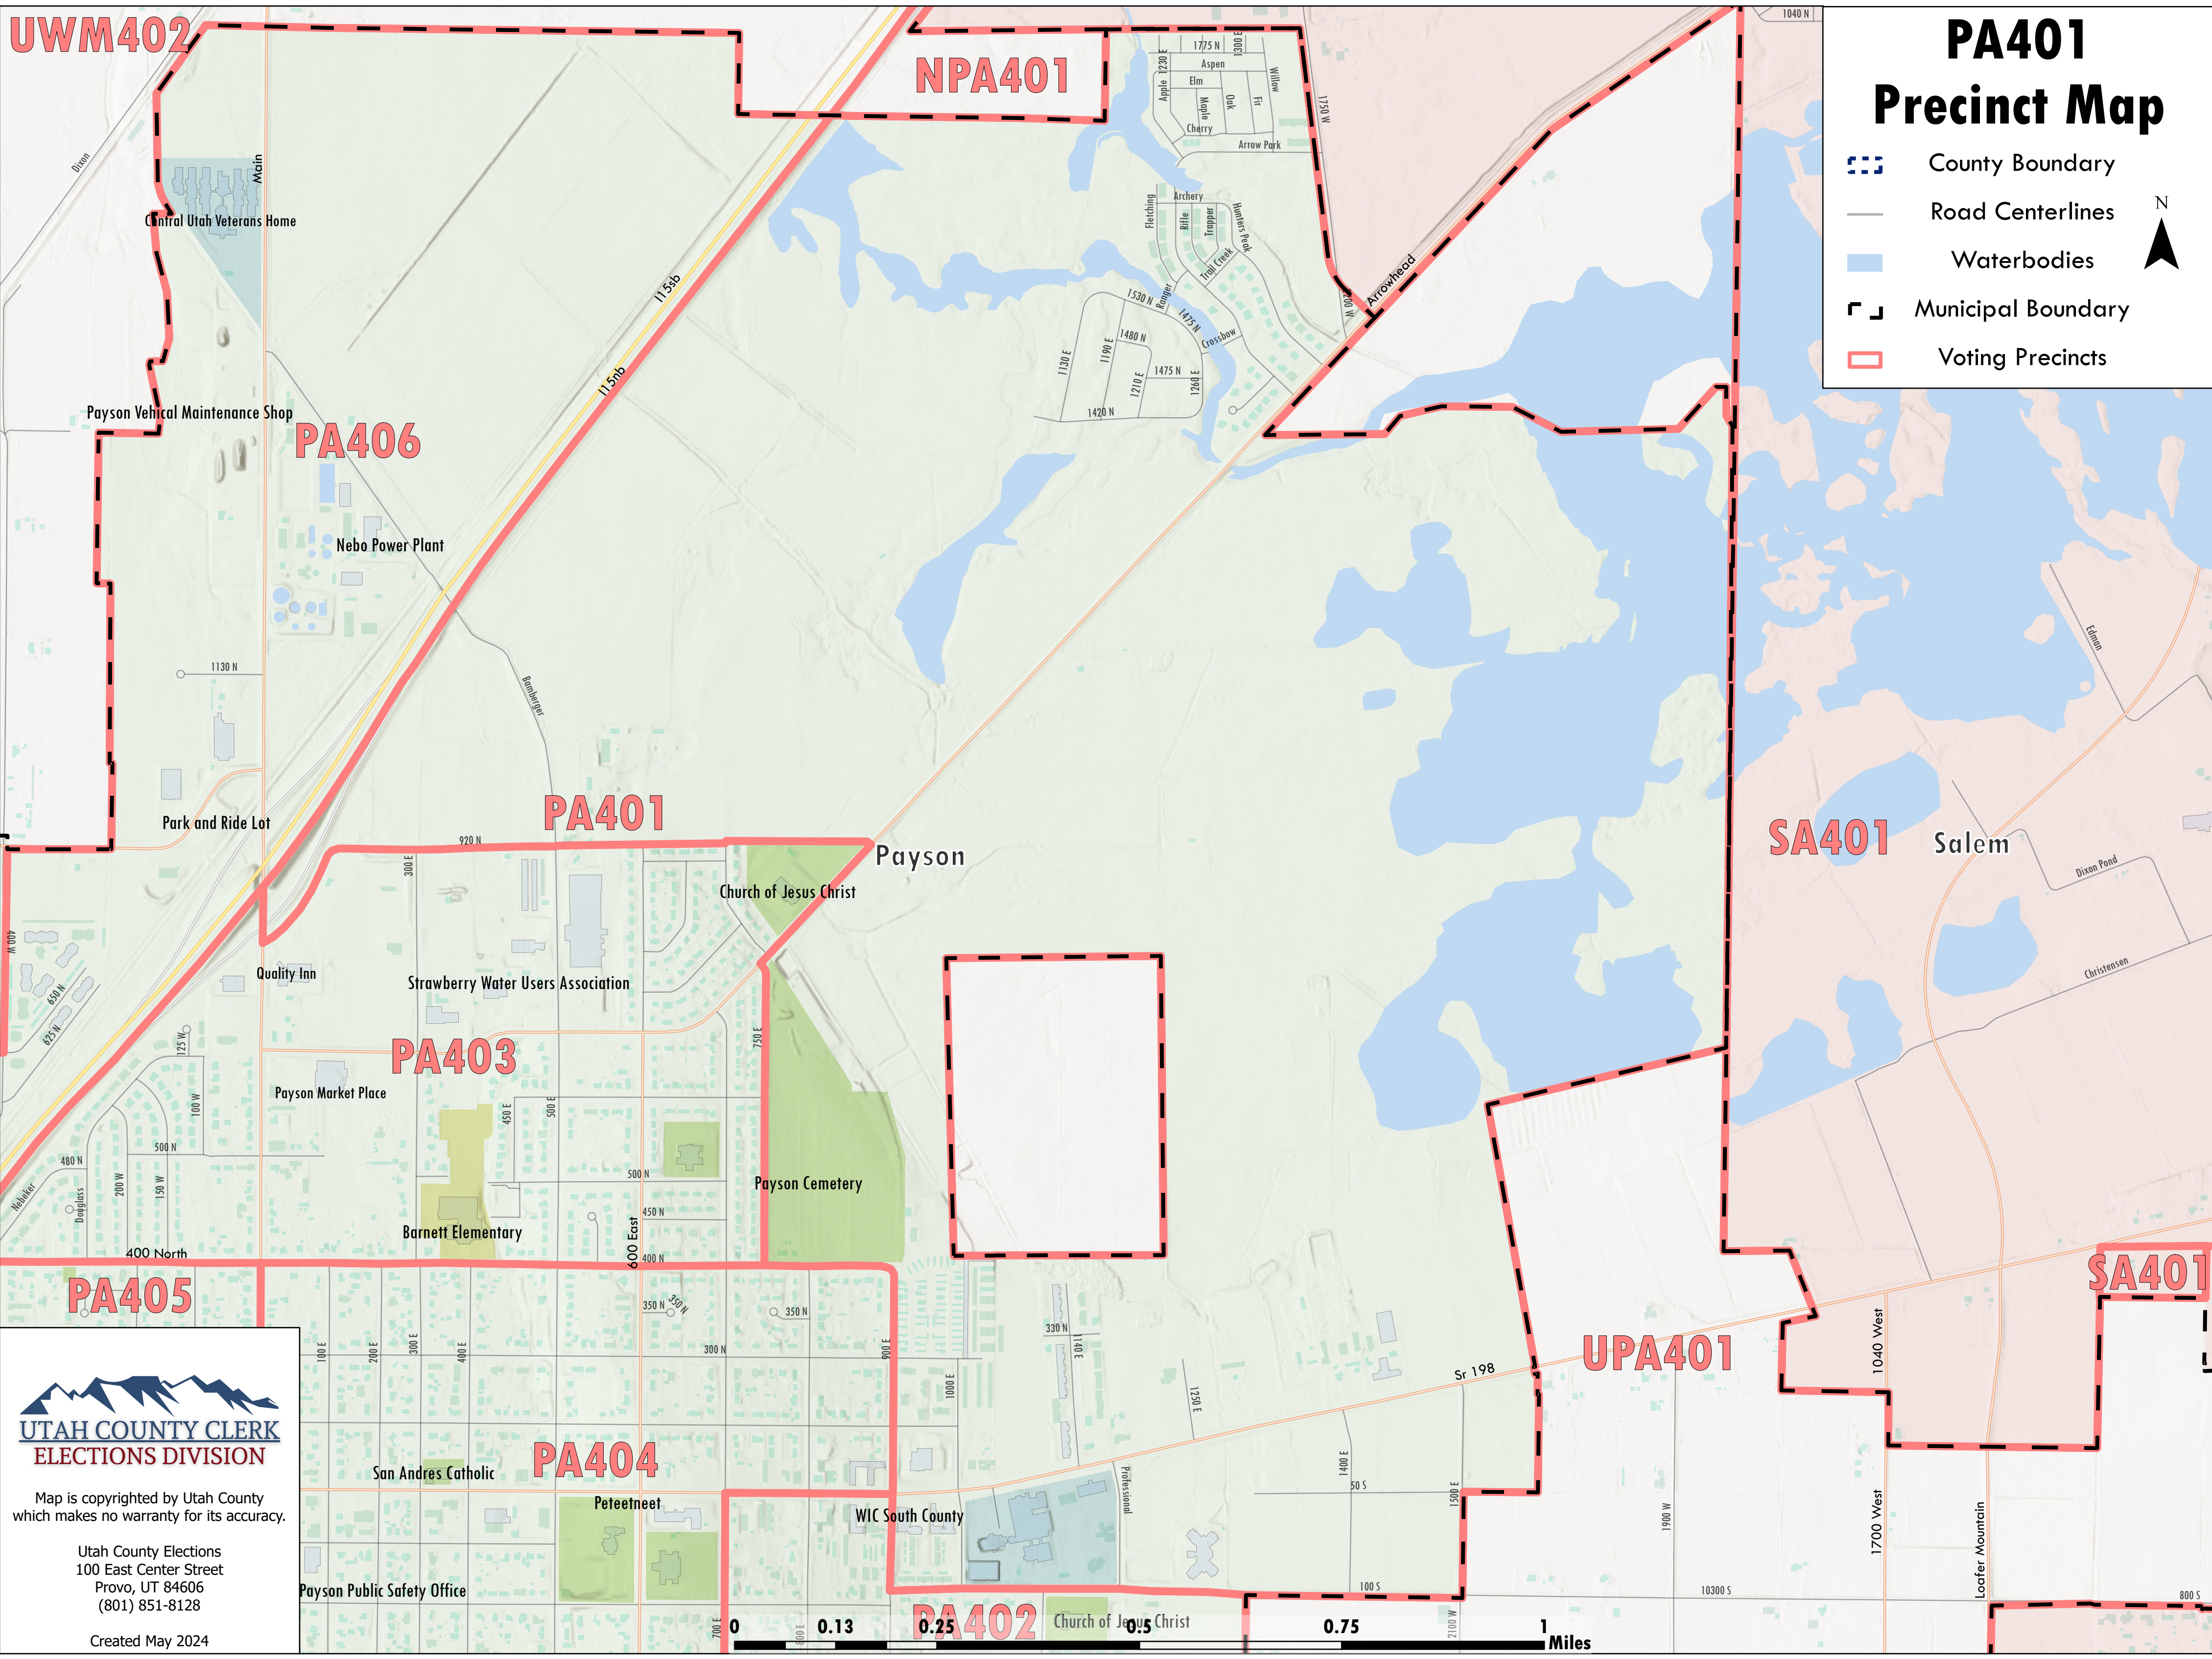

UWM402

NPA401

# PA401 Precinct Map

- County Boundary
- Road Centerlines
- Waterbodies
- Municipal Boundary
- Voting Precincts

Map is copyrighted by Utah County which makes no warranty for its accuracy.

Utah County Elections  
100 East Center Street  
Provo, UT 84606  
(801) 851-8128