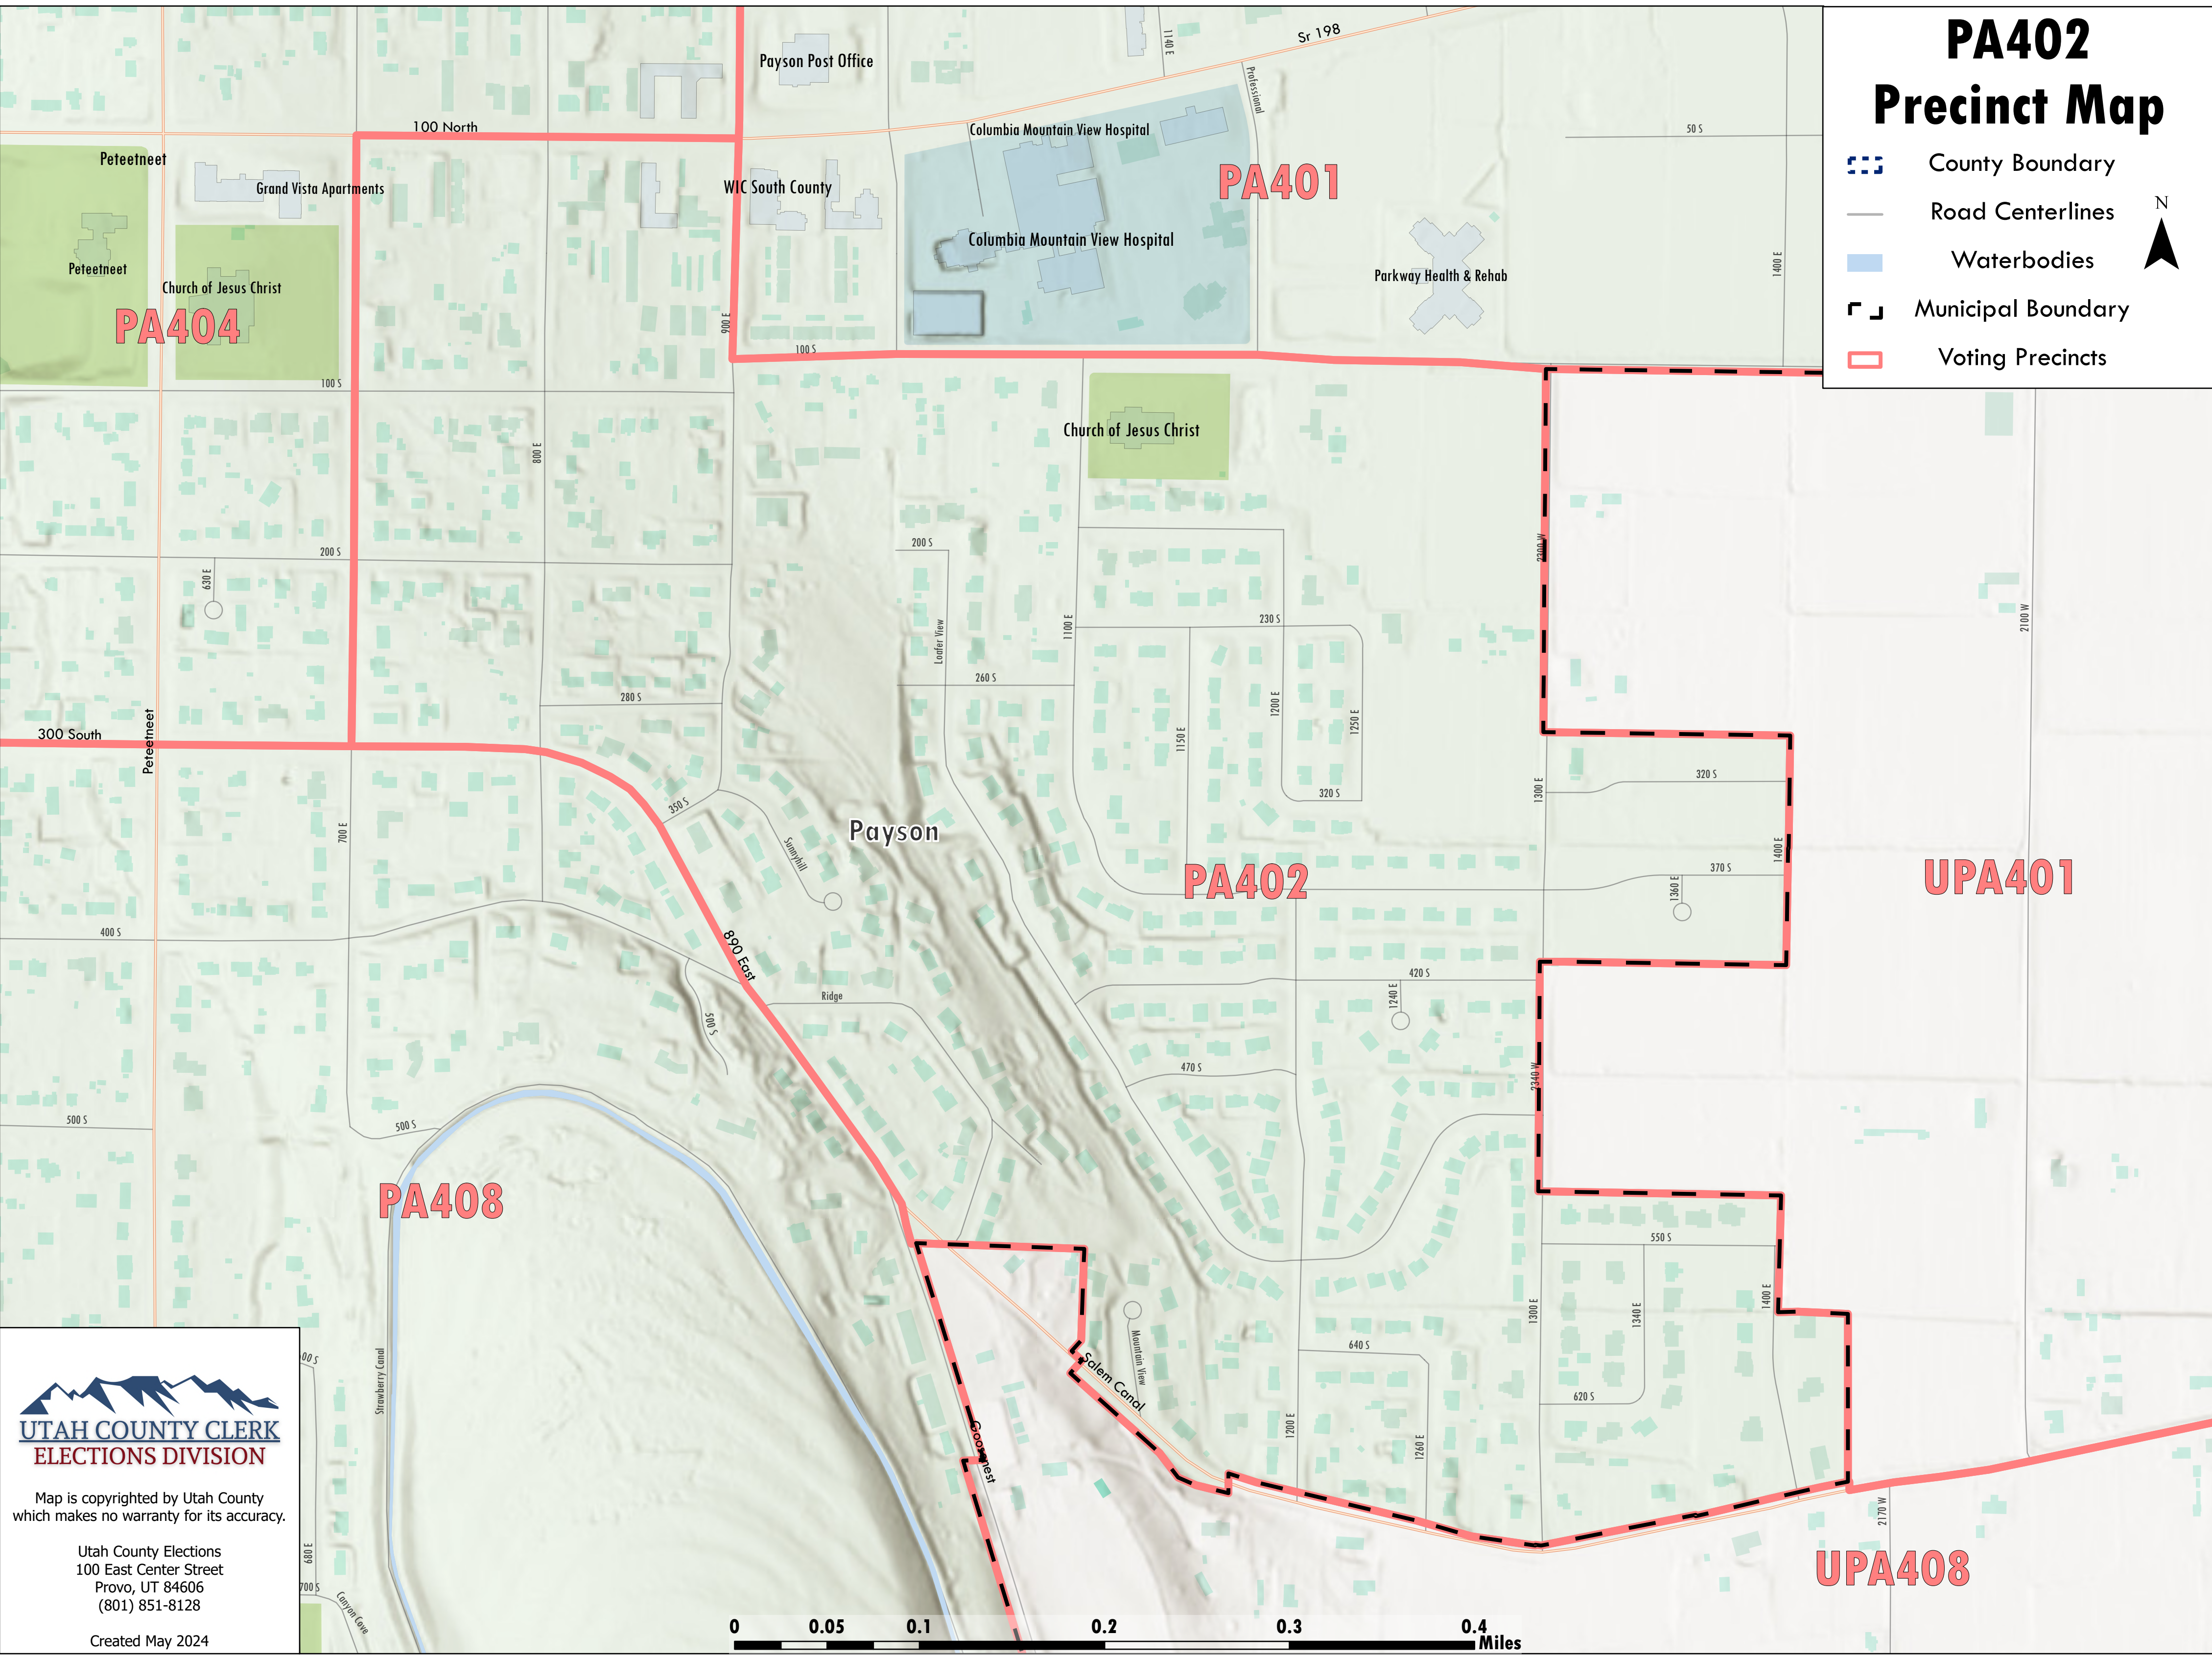

PA402 Precinct Map

-  County Boundary
-  Road Centerlines
-  Waterbodies
-  Municipal Boundary
-  Voting Precincts

**UTAH COUNTY CLERK
ELECTIONS DIVISION**

Map is copyrighted by Utah County
which makes no warranty for its accuracy.

Utah County Elections
100 East Center Street
Provo, UT 84606
(801) 851-8128

Created May 2024