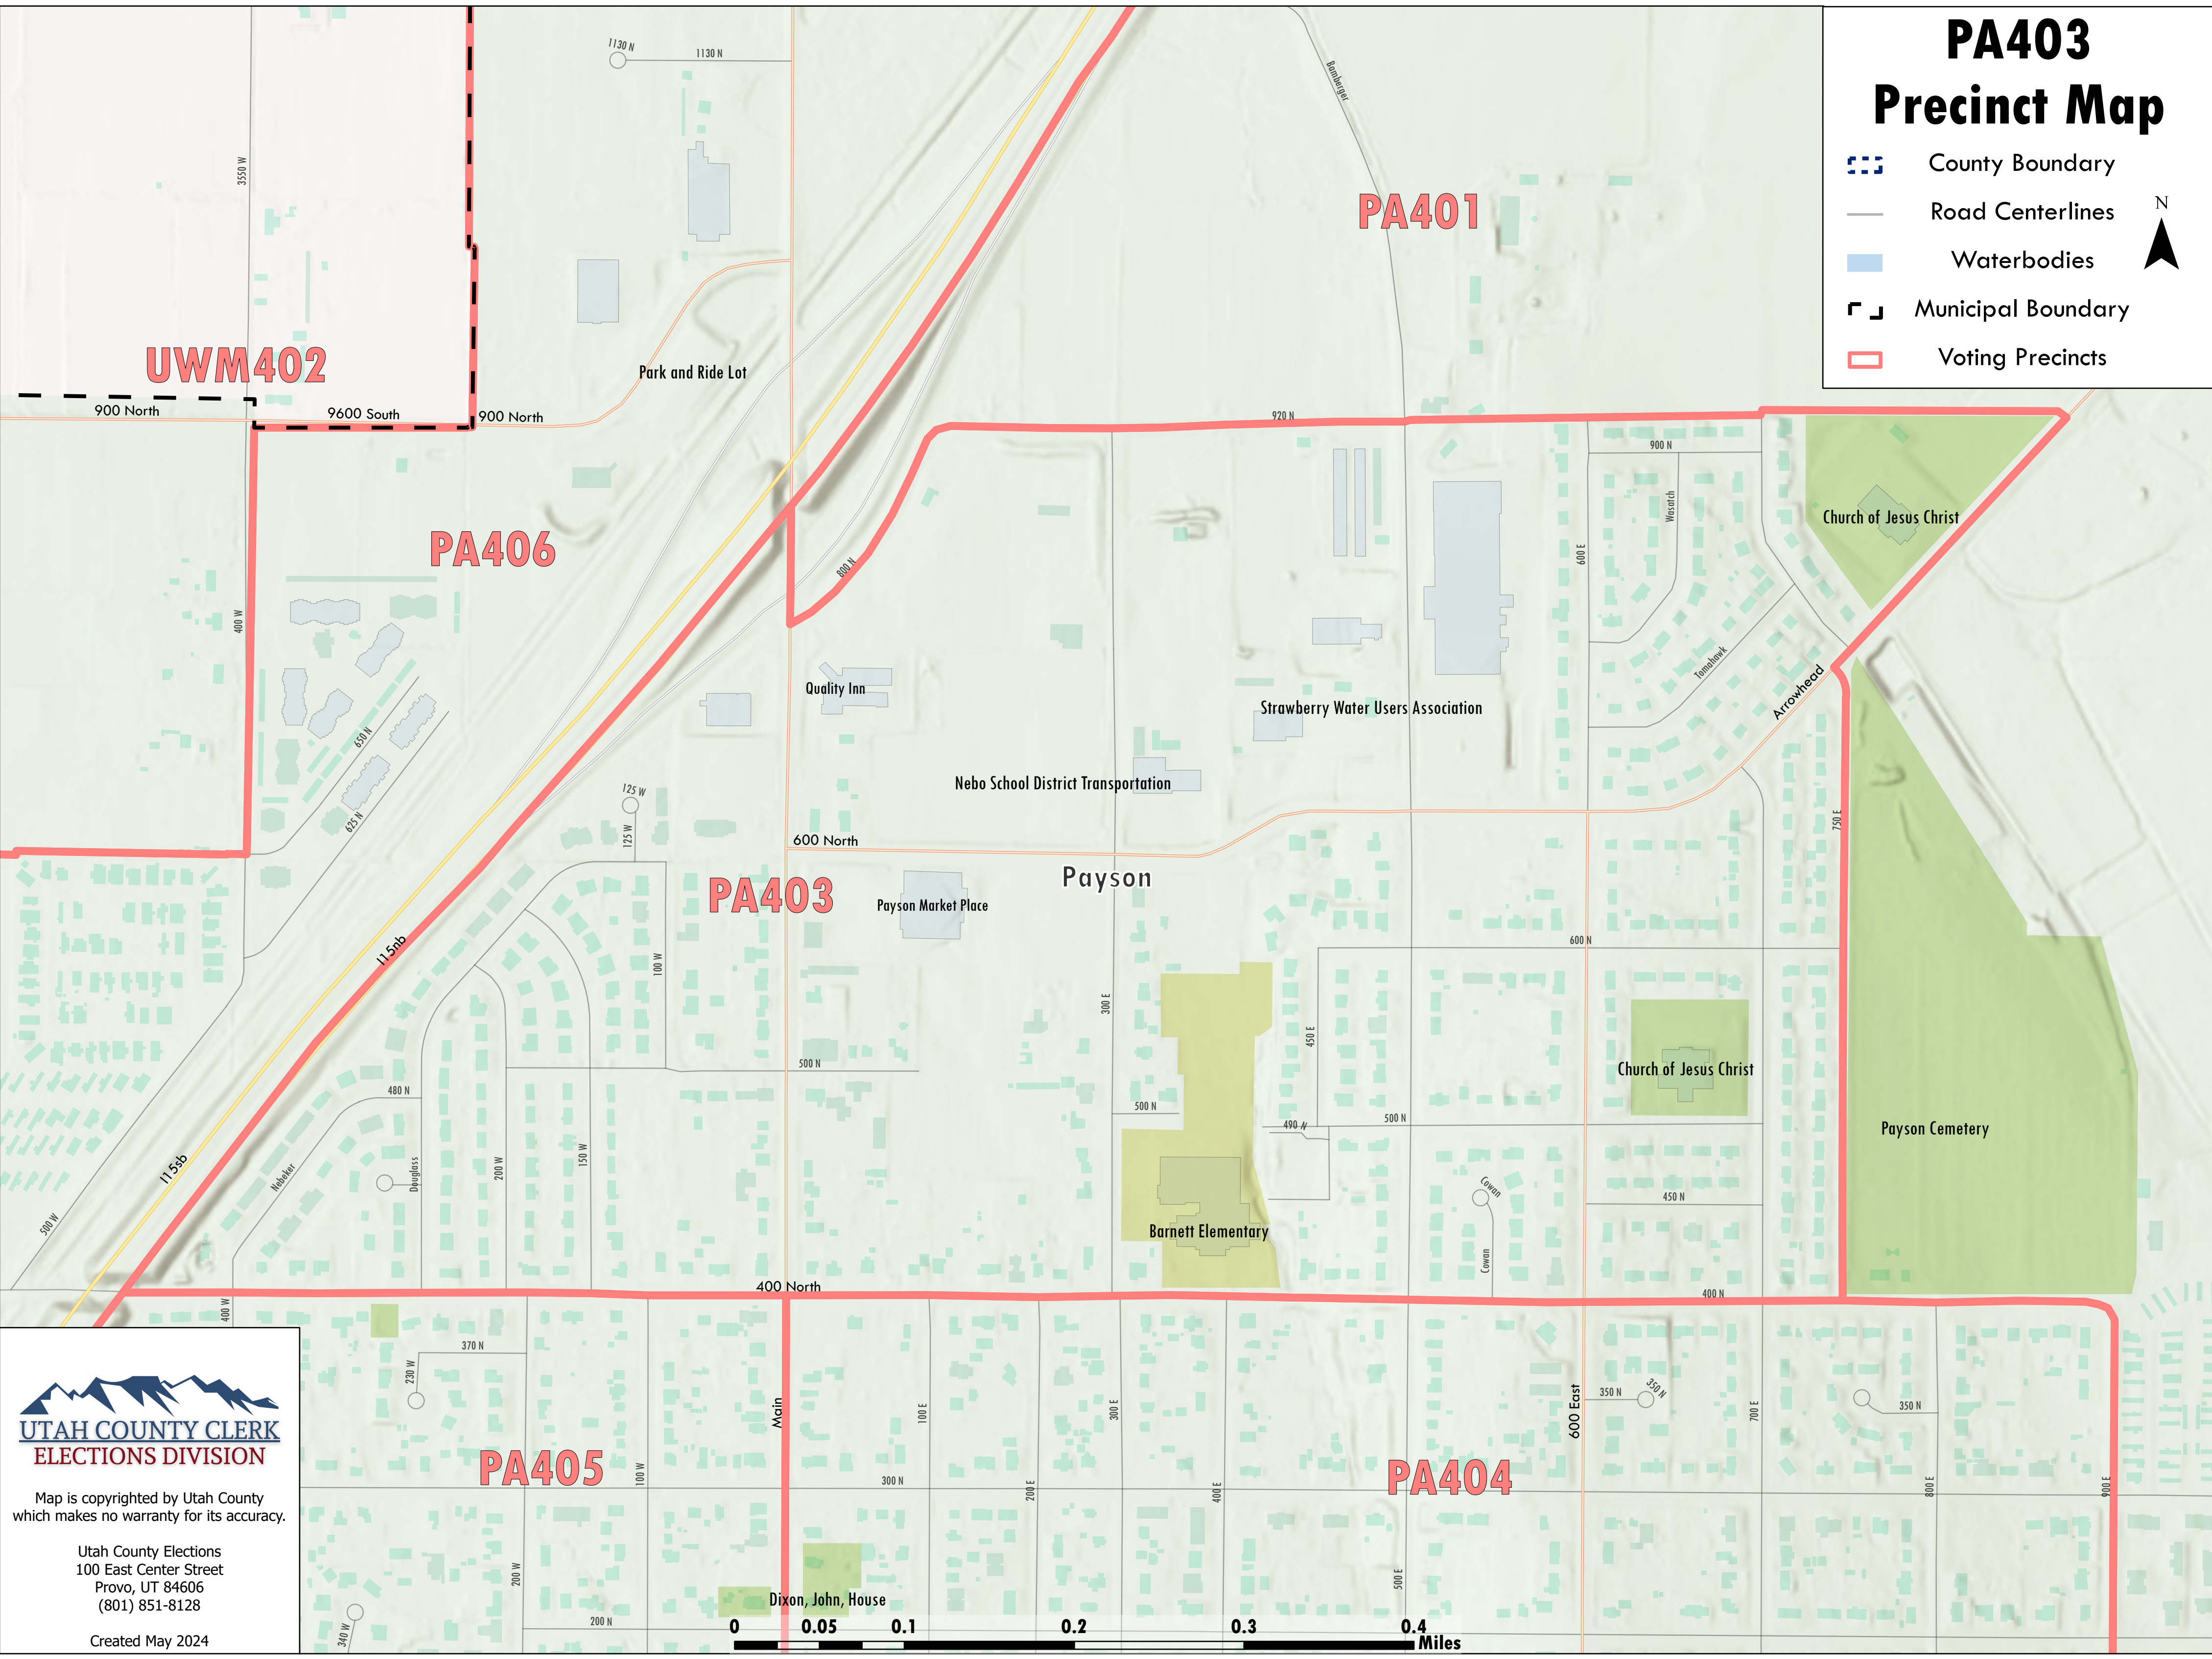

PA403 Precinct Map

-  County Boundary
-  Road Centerlines
-  Waterbodies
-  Municipal Boundary
-  Voting Precincts

Map is copyrighted by Utah County which makes no warranty for its accuracy.

Utah County Elections
100 East Center Street
Provo, UT 84606
(801) 851-8128

Created May 2024