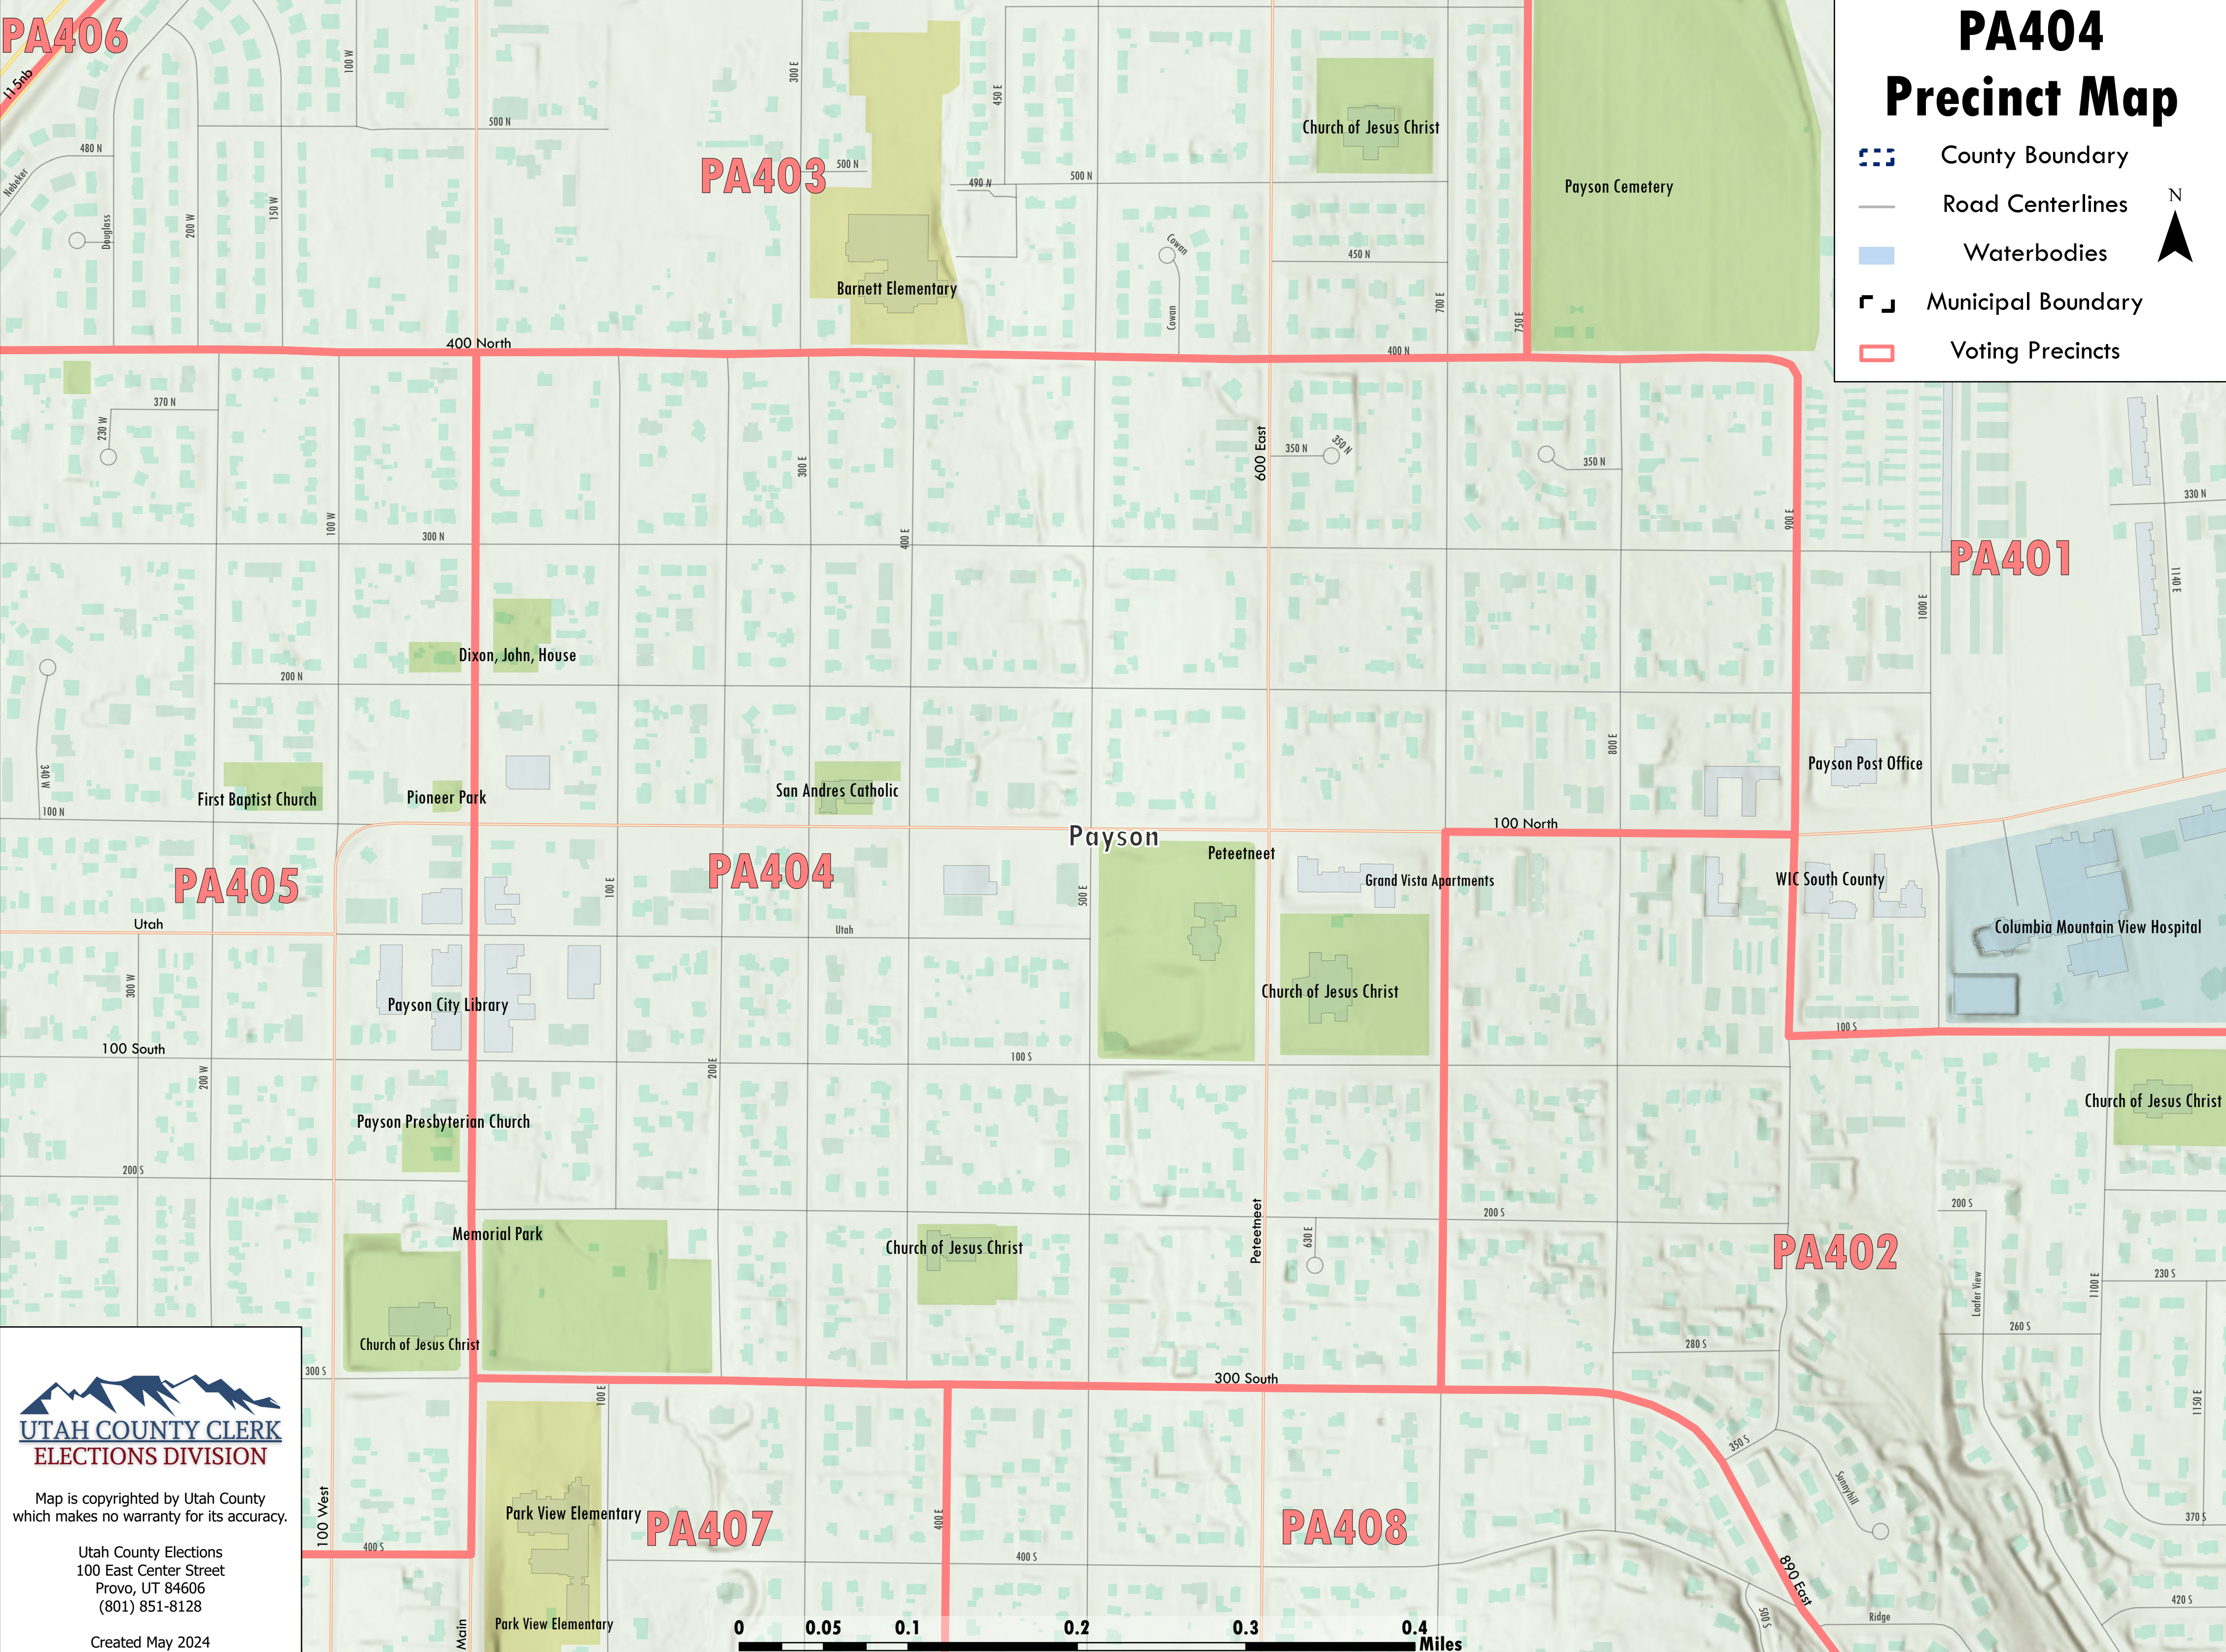

PA404 Precinct Map

-  County Boundary
-  Road Centerlines
-  Waterbodies
-  Municipal Boundary
-  Voting Precincts

PA406

PA403

PA401

PA405

PA404

PA402

PA407

PA408

Map is copyrighted by Utah County which makes no warranty for its accuracy.

Utah County Elections
100 East Center Street
Provo, UT 84606
(801) 851-8128

Created May 2024