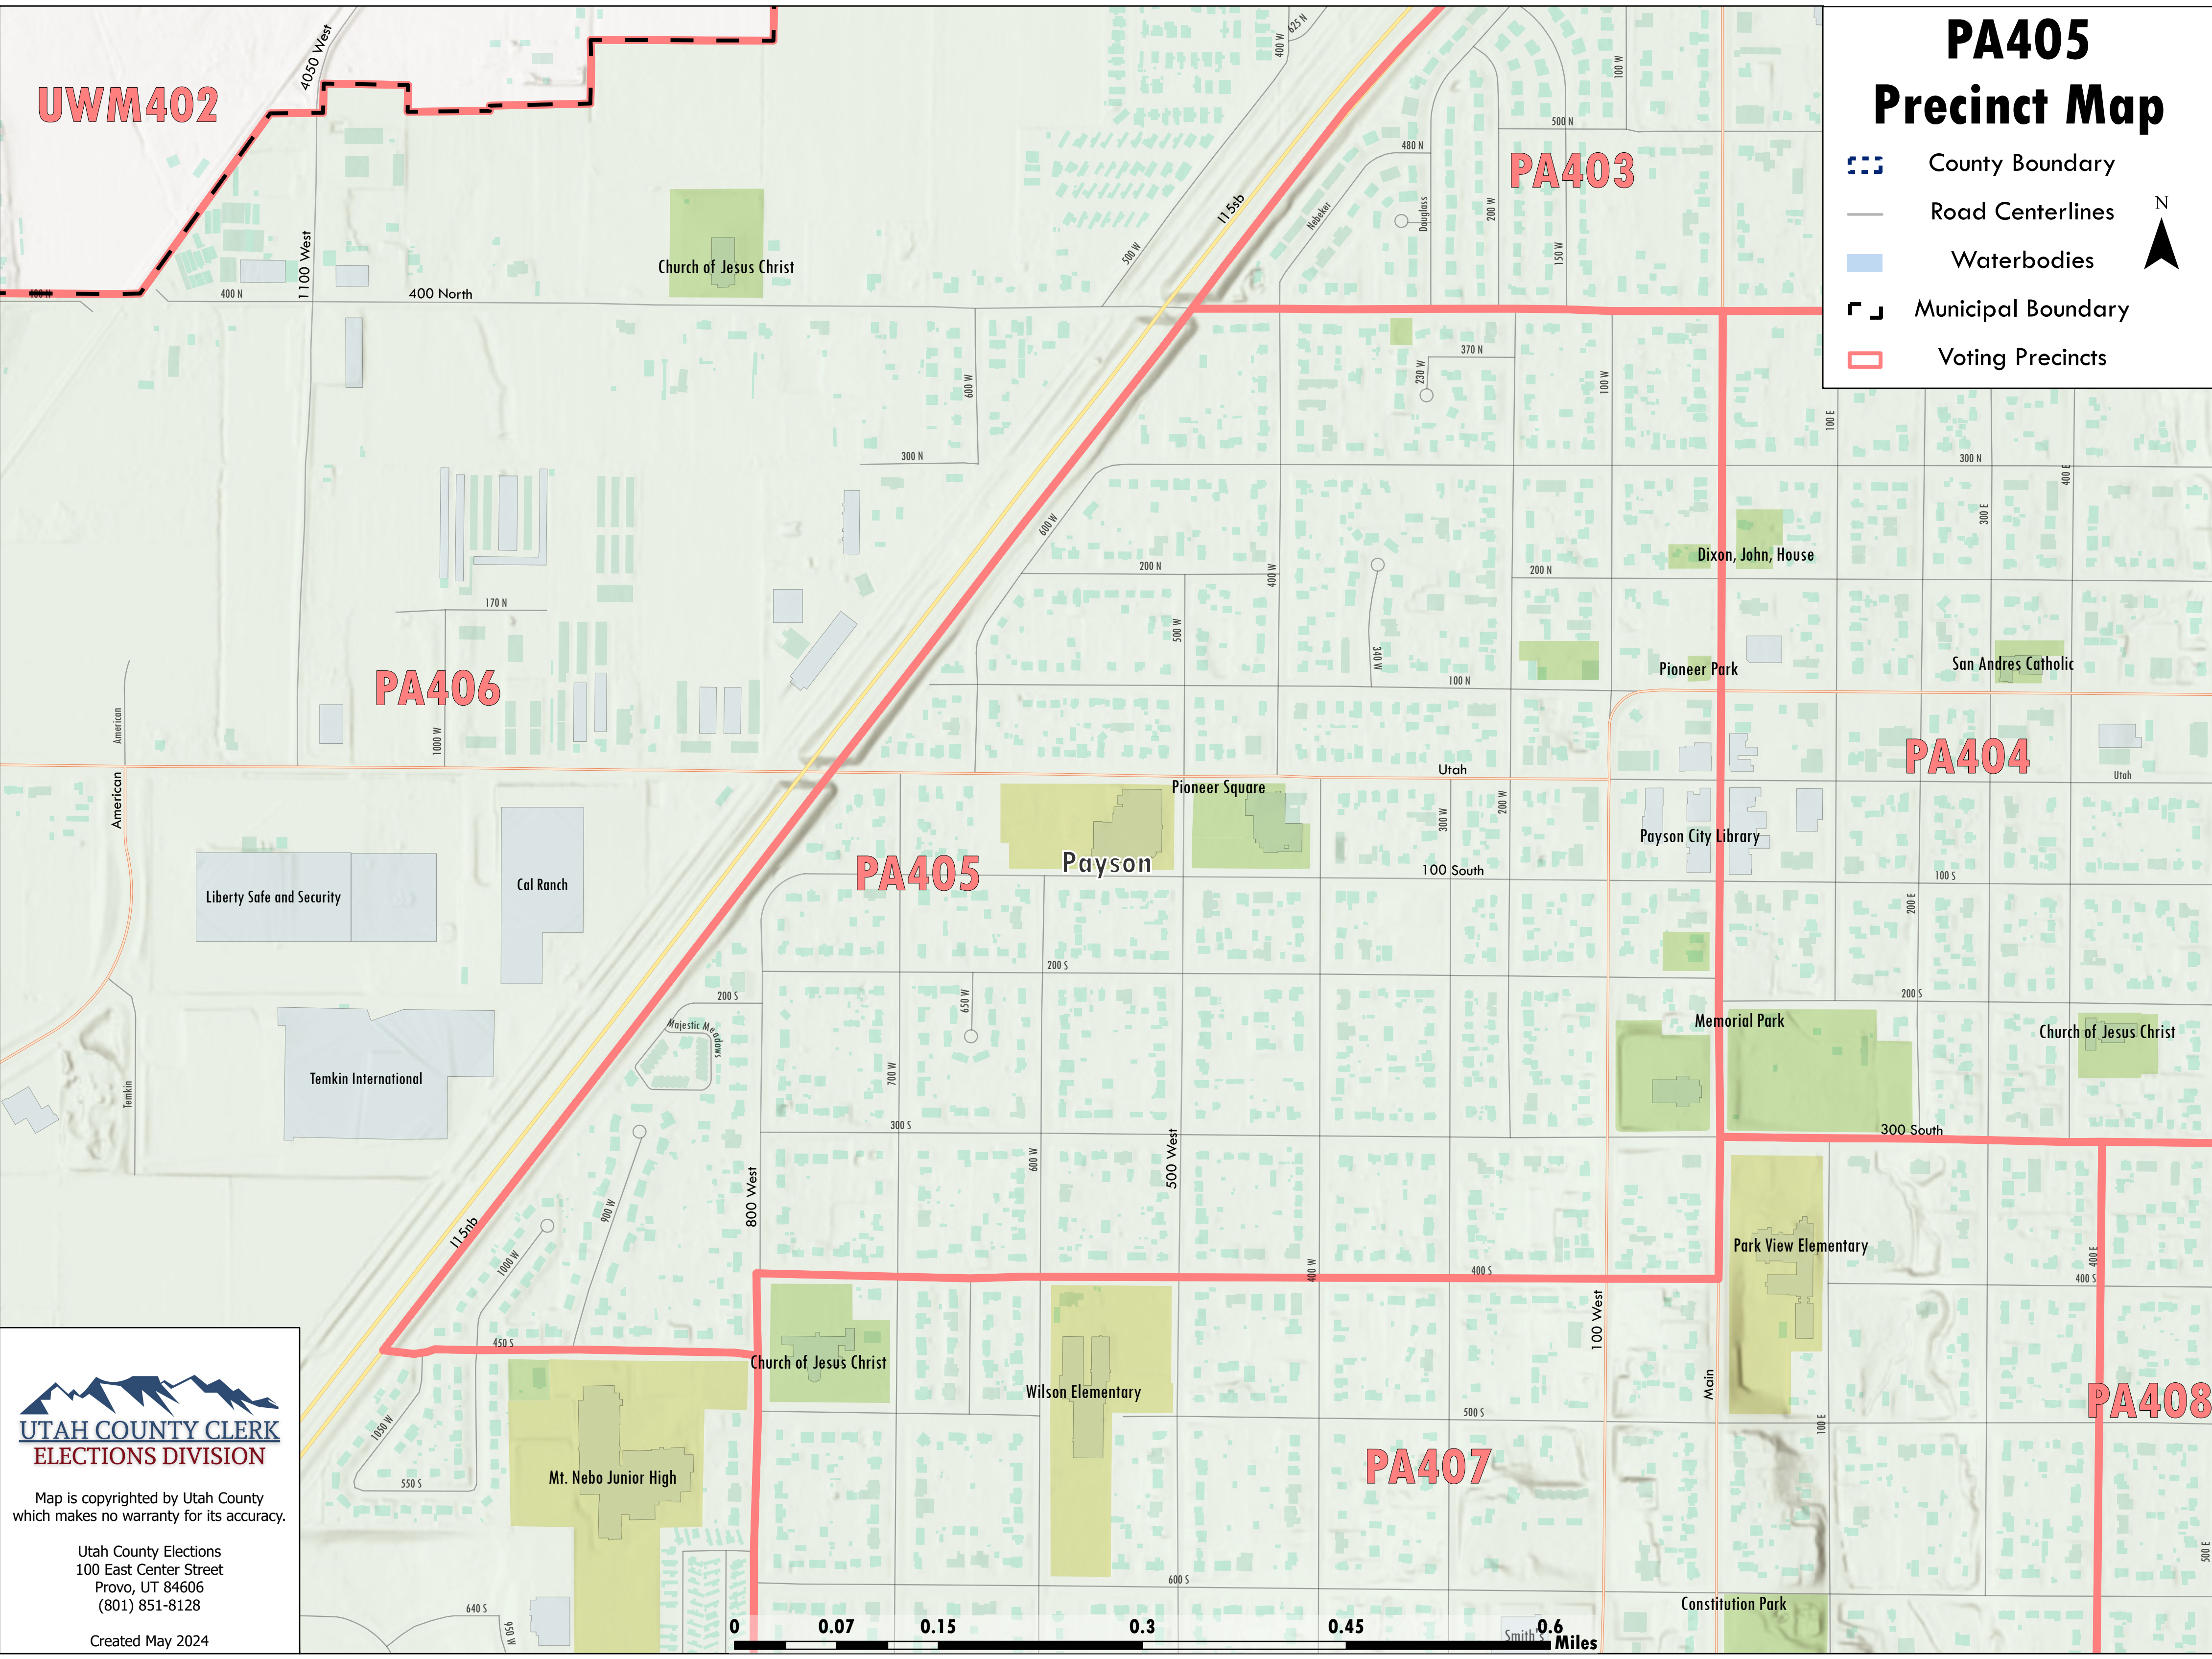

UWM402

# PA405 Precinct Map

- County Boundary
- Road Centerlines
- Waterbodies
- Municipal Boundary
- Voting Precincts

PA406

PA403

PA404

PA405

PA408

PA407

Map is copyrighted by Utah County  
which makes no warranty for its accuracy.

Utah County Elections  
100 East Center Street  
Provo, UT 84606  
(801) 851-8128

Created May 2024