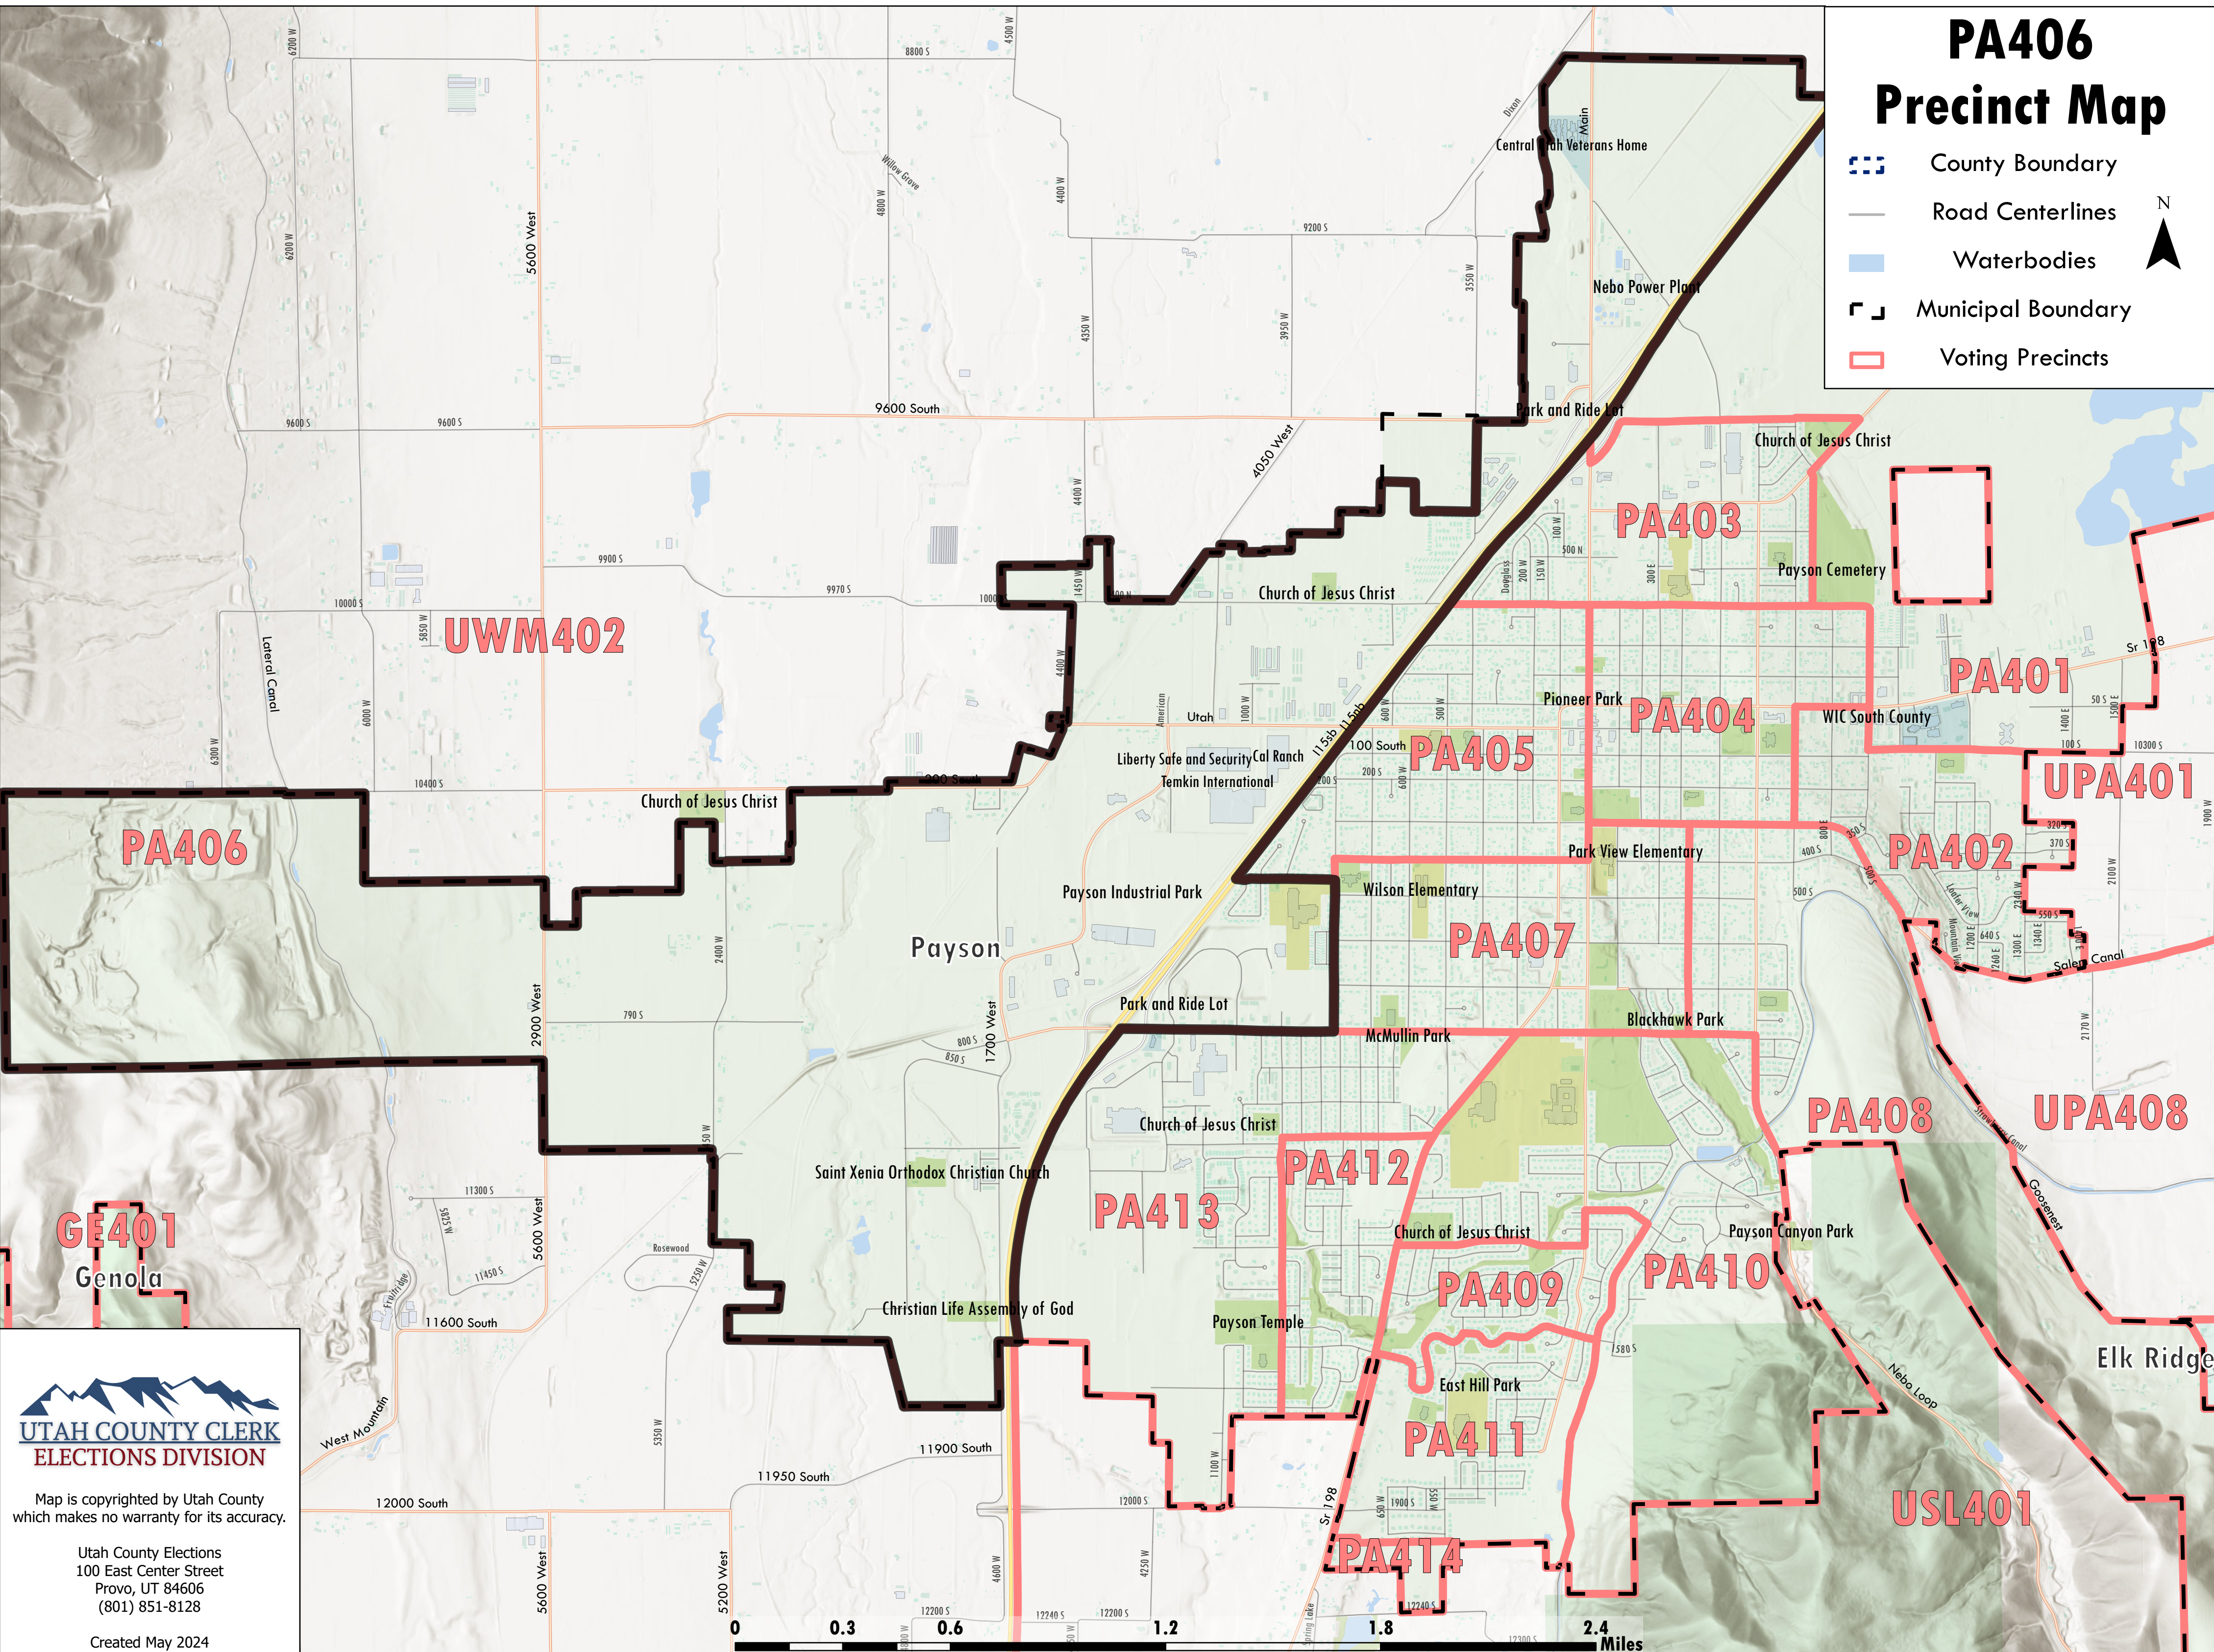

# PA406 Precinct Map

-  County Boundary
-  Road Centerlines
-  Waterbodies
-  Municipal Boundary
-  Voting Precincts

Map is copyrighted by Utah County which makes no warranty for its accuracy.

Utah County Elections  
 100 East Center Street  
 Provo, UT 84606  
 (801) 851-8128

Created May 2024