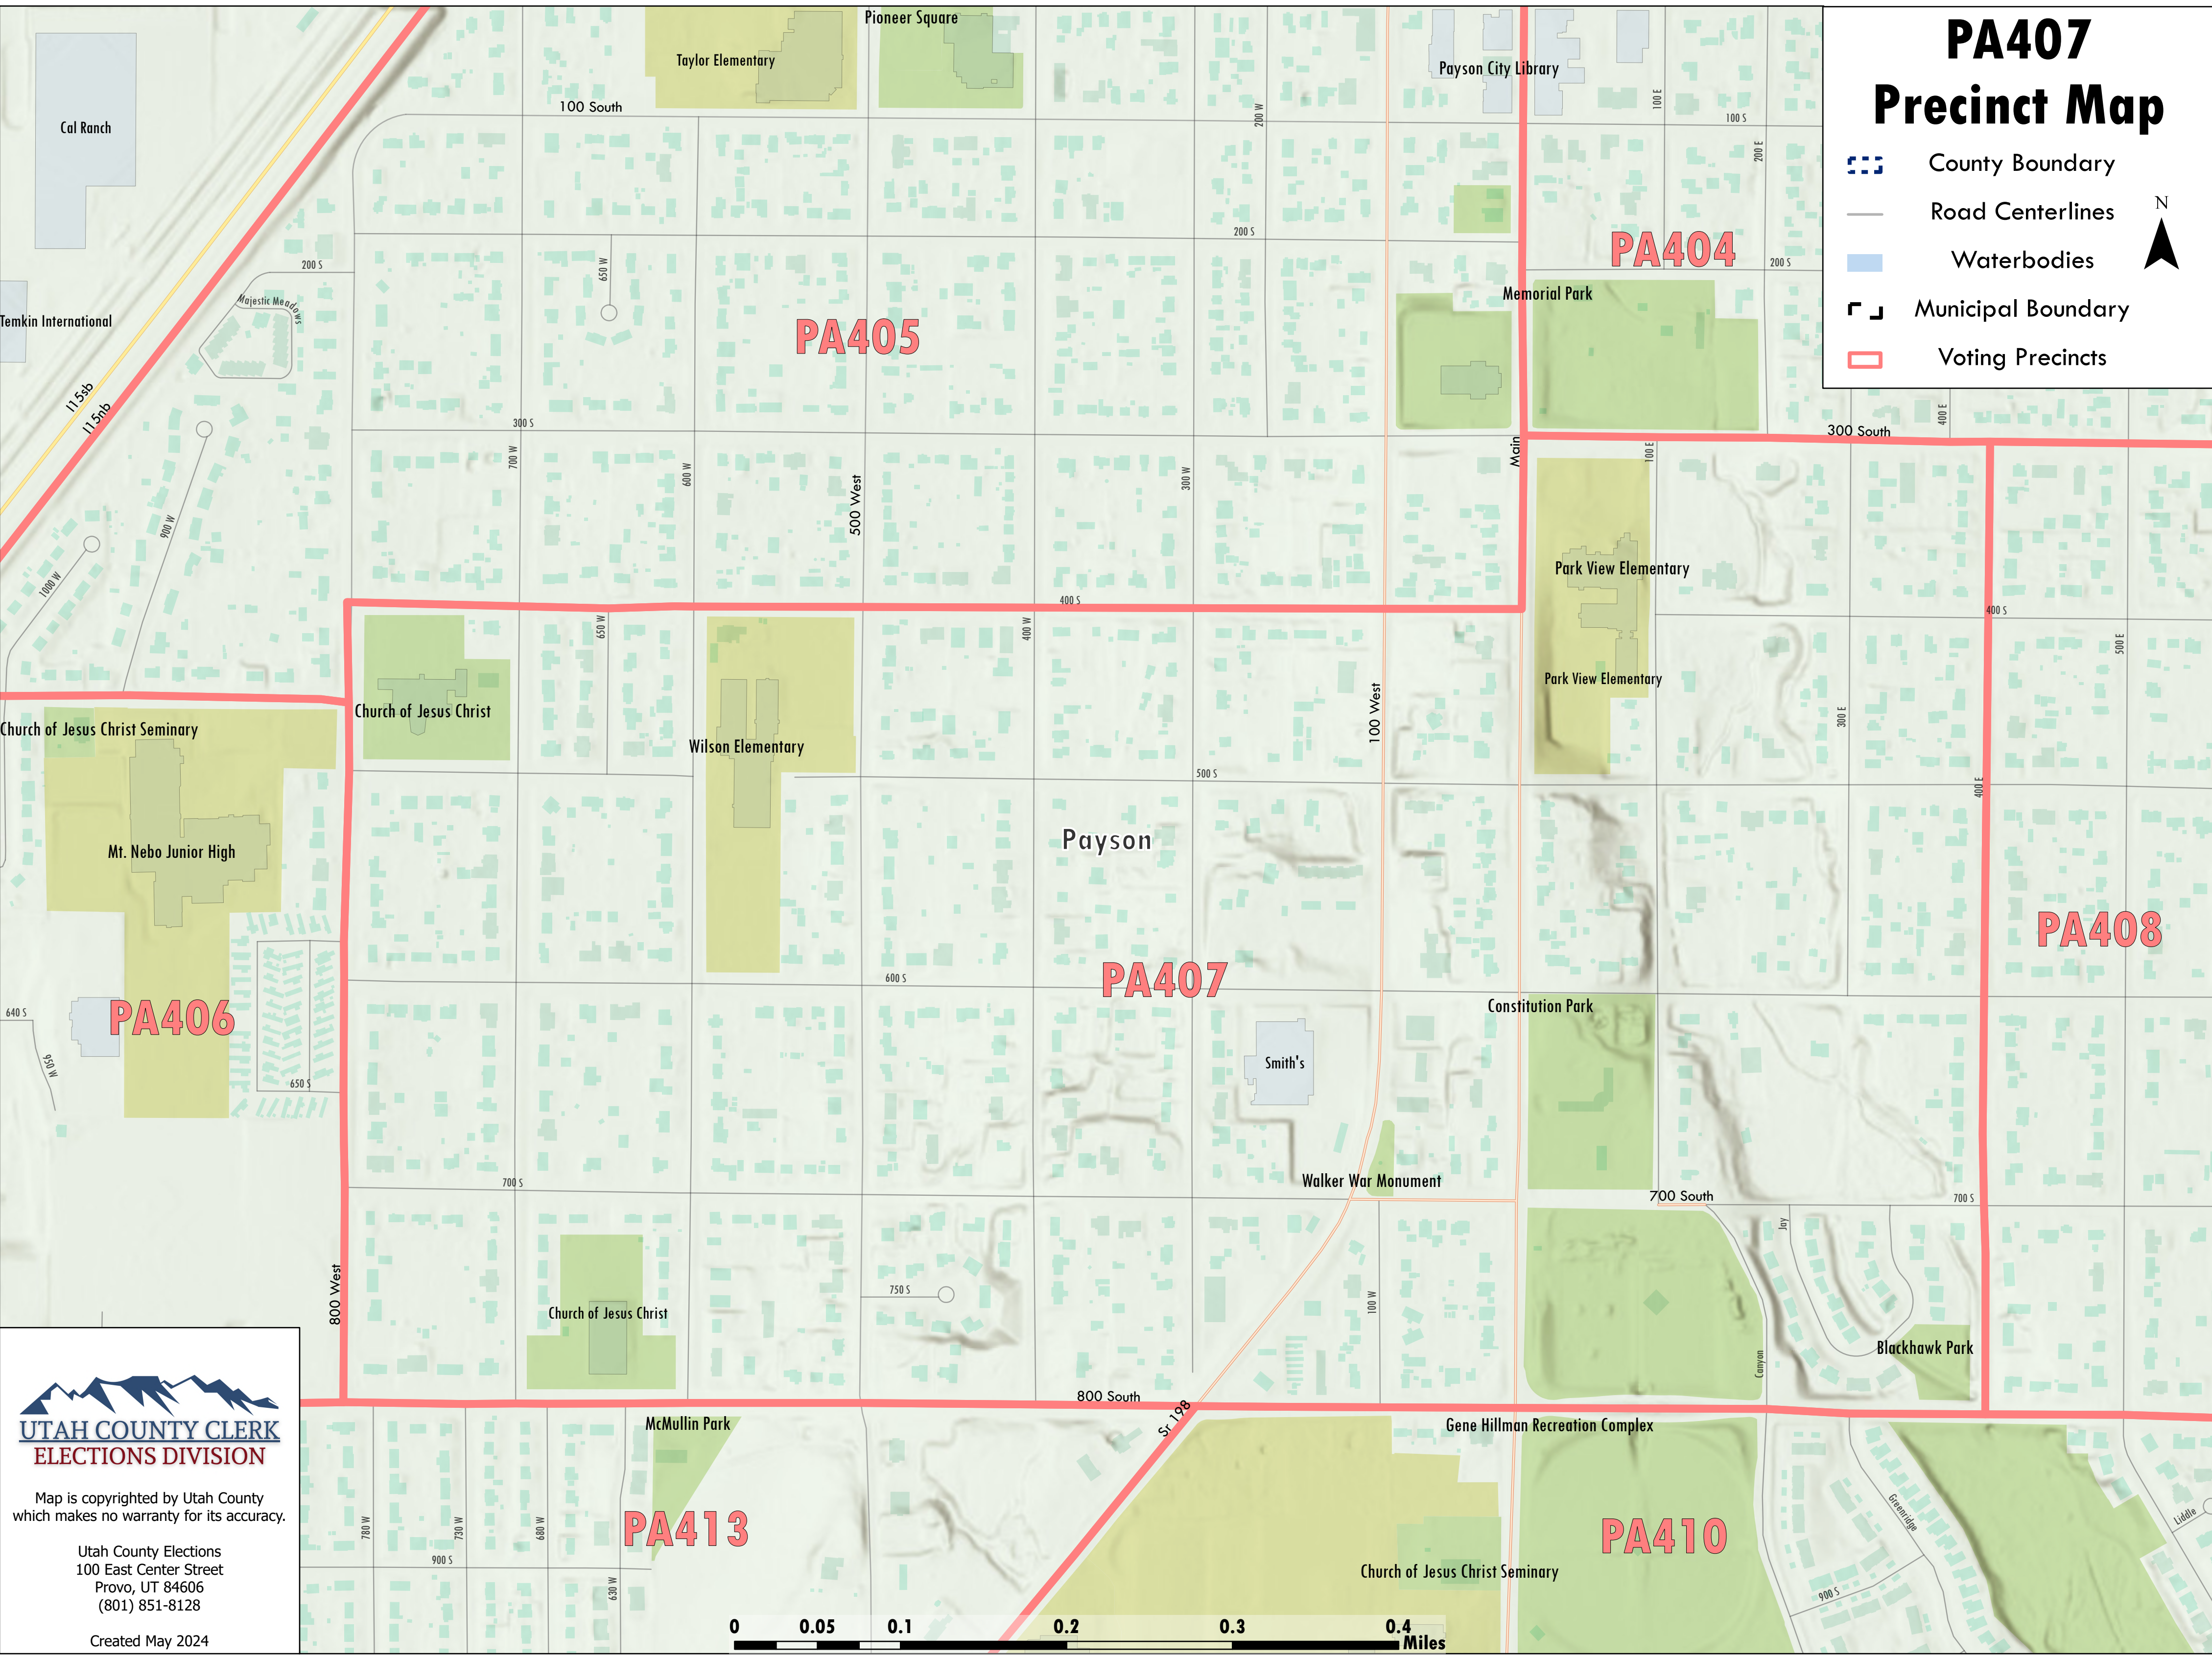

PA407 Precinct Map

-  County Boundary
-  Road Centerlines
-  Waterbodies
-  Municipal Boundary
-  Voting Precincts

**UTAH COUNTY CLERK
ELECTIONS DIVISION**

Map is copyrighted by Utah County
which makes no warranty for its accuracy.

Utah County Elections
100 East Center Street
Provo, UT 84606
(801) 851-8128

Created May 2024