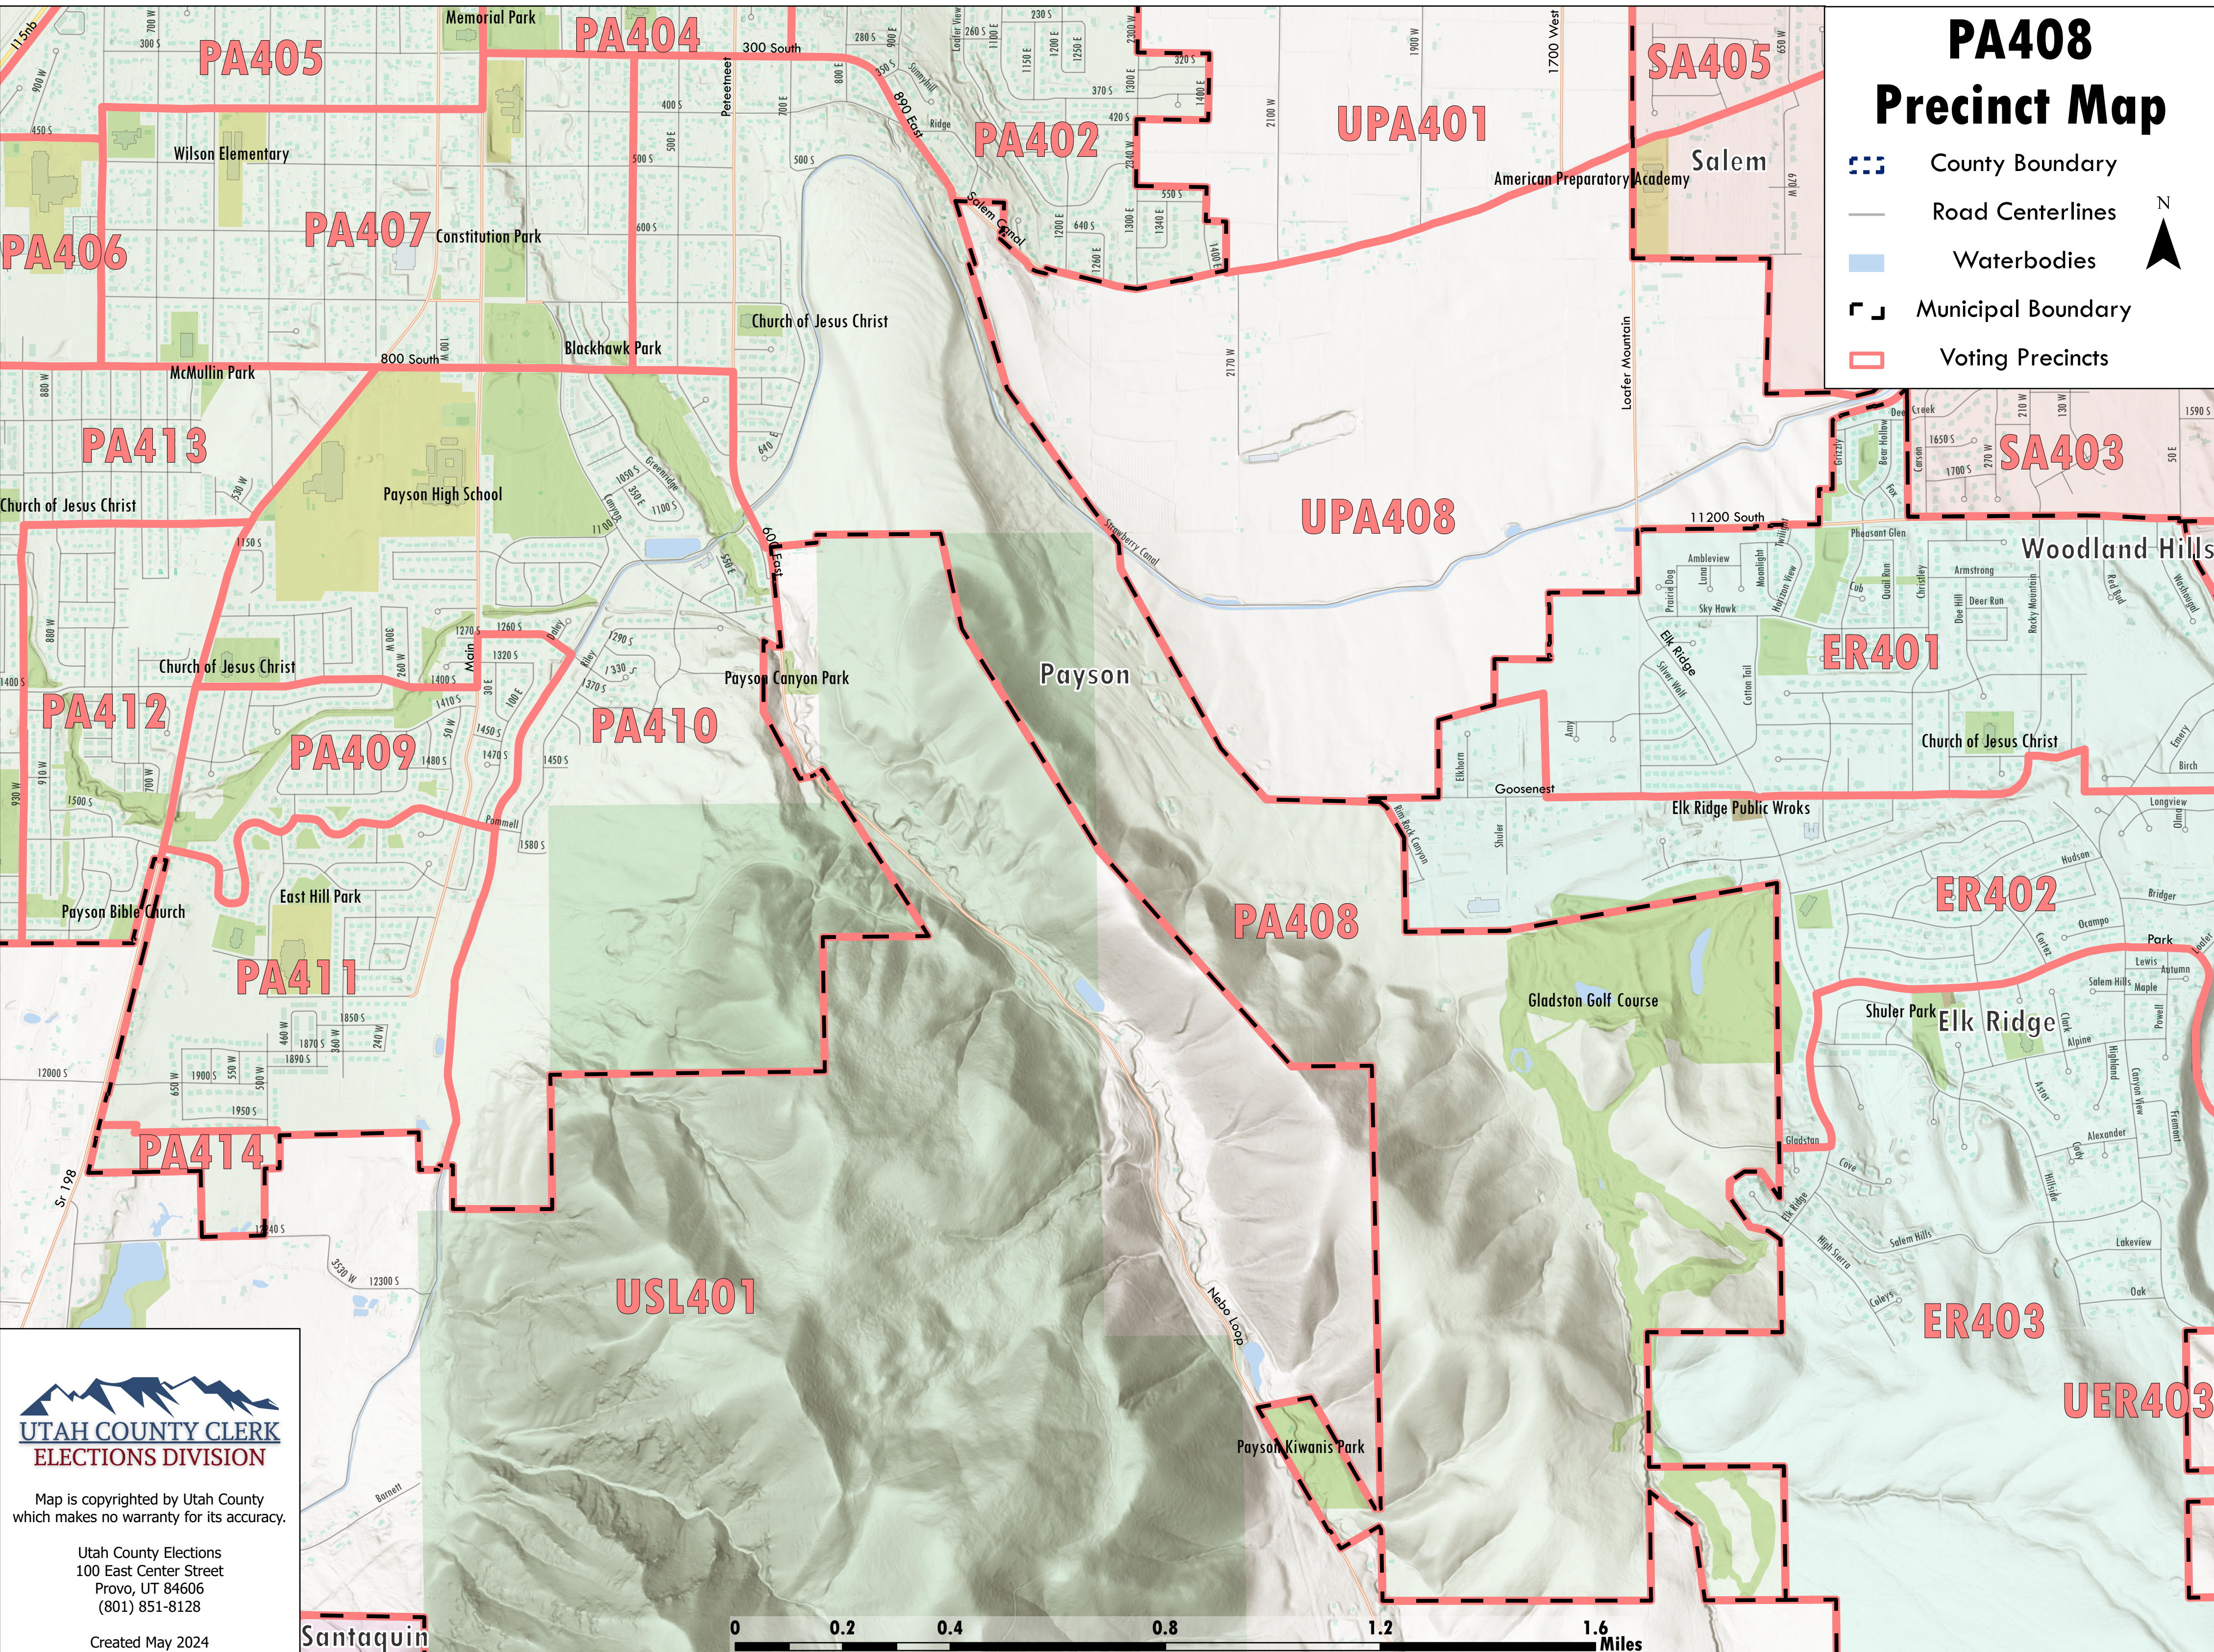

# PA408 Precinct Map

-  County Boundary
-  Road Centerlines
-  Waterbodies
-  Municipal Boundary
-  Voting Precincts

Map is copyrighted by Utah County which makes no warranty for its accuracy.

Utah County Elections  
100 East Center Street  
Provo, UT 84606  
(801) 851-8128

Created May 2024

Santaquin