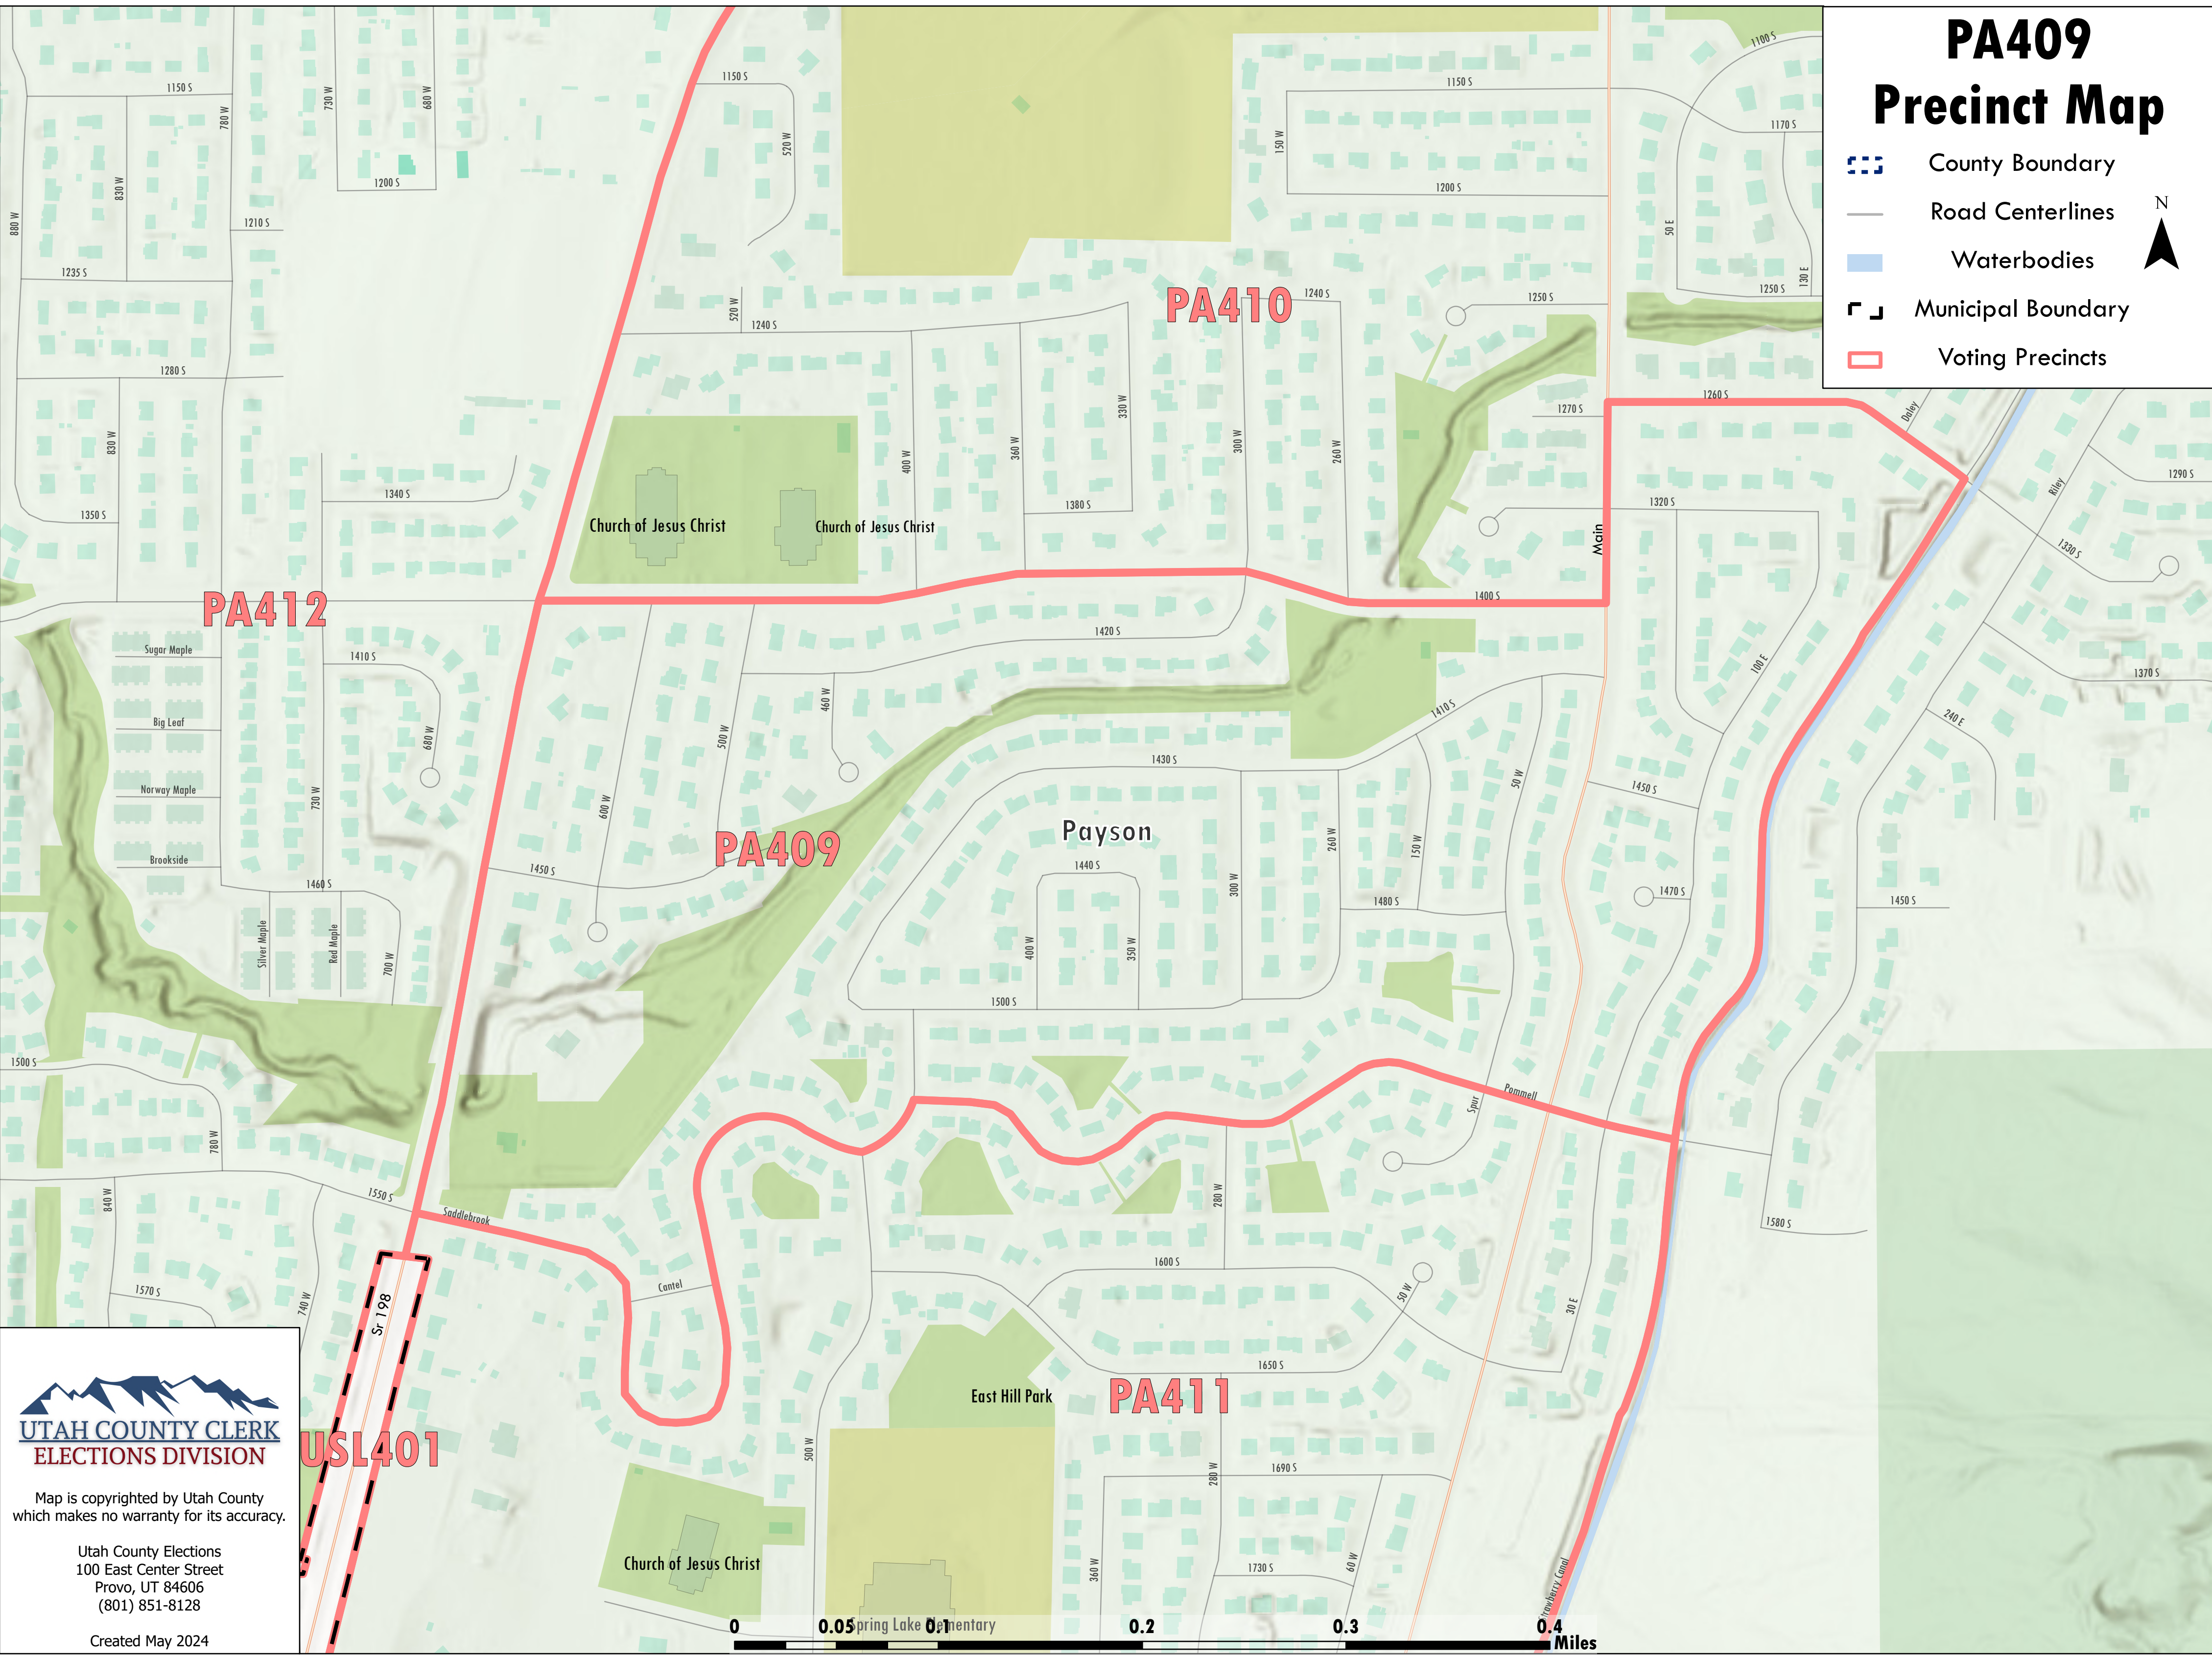

PA409 Precinct Map

- County Boundary
- Road Centerlines
- Waterbodies
- Municipal Boundary
- Voting Precincts

UTAH COUNTY CLERK
ELECTIONS DIVISION
Map is copyrighted by Utah County
which makes no warranty for its accuracy.
Utah County Elections
100 East Center Street
Provo, UT 84606
(801) 851-8128
Created May 2024

USL401

PA409

PA410

PA411

PA412

0 0.05 0.1 0.2 0.3 0.4 Miles