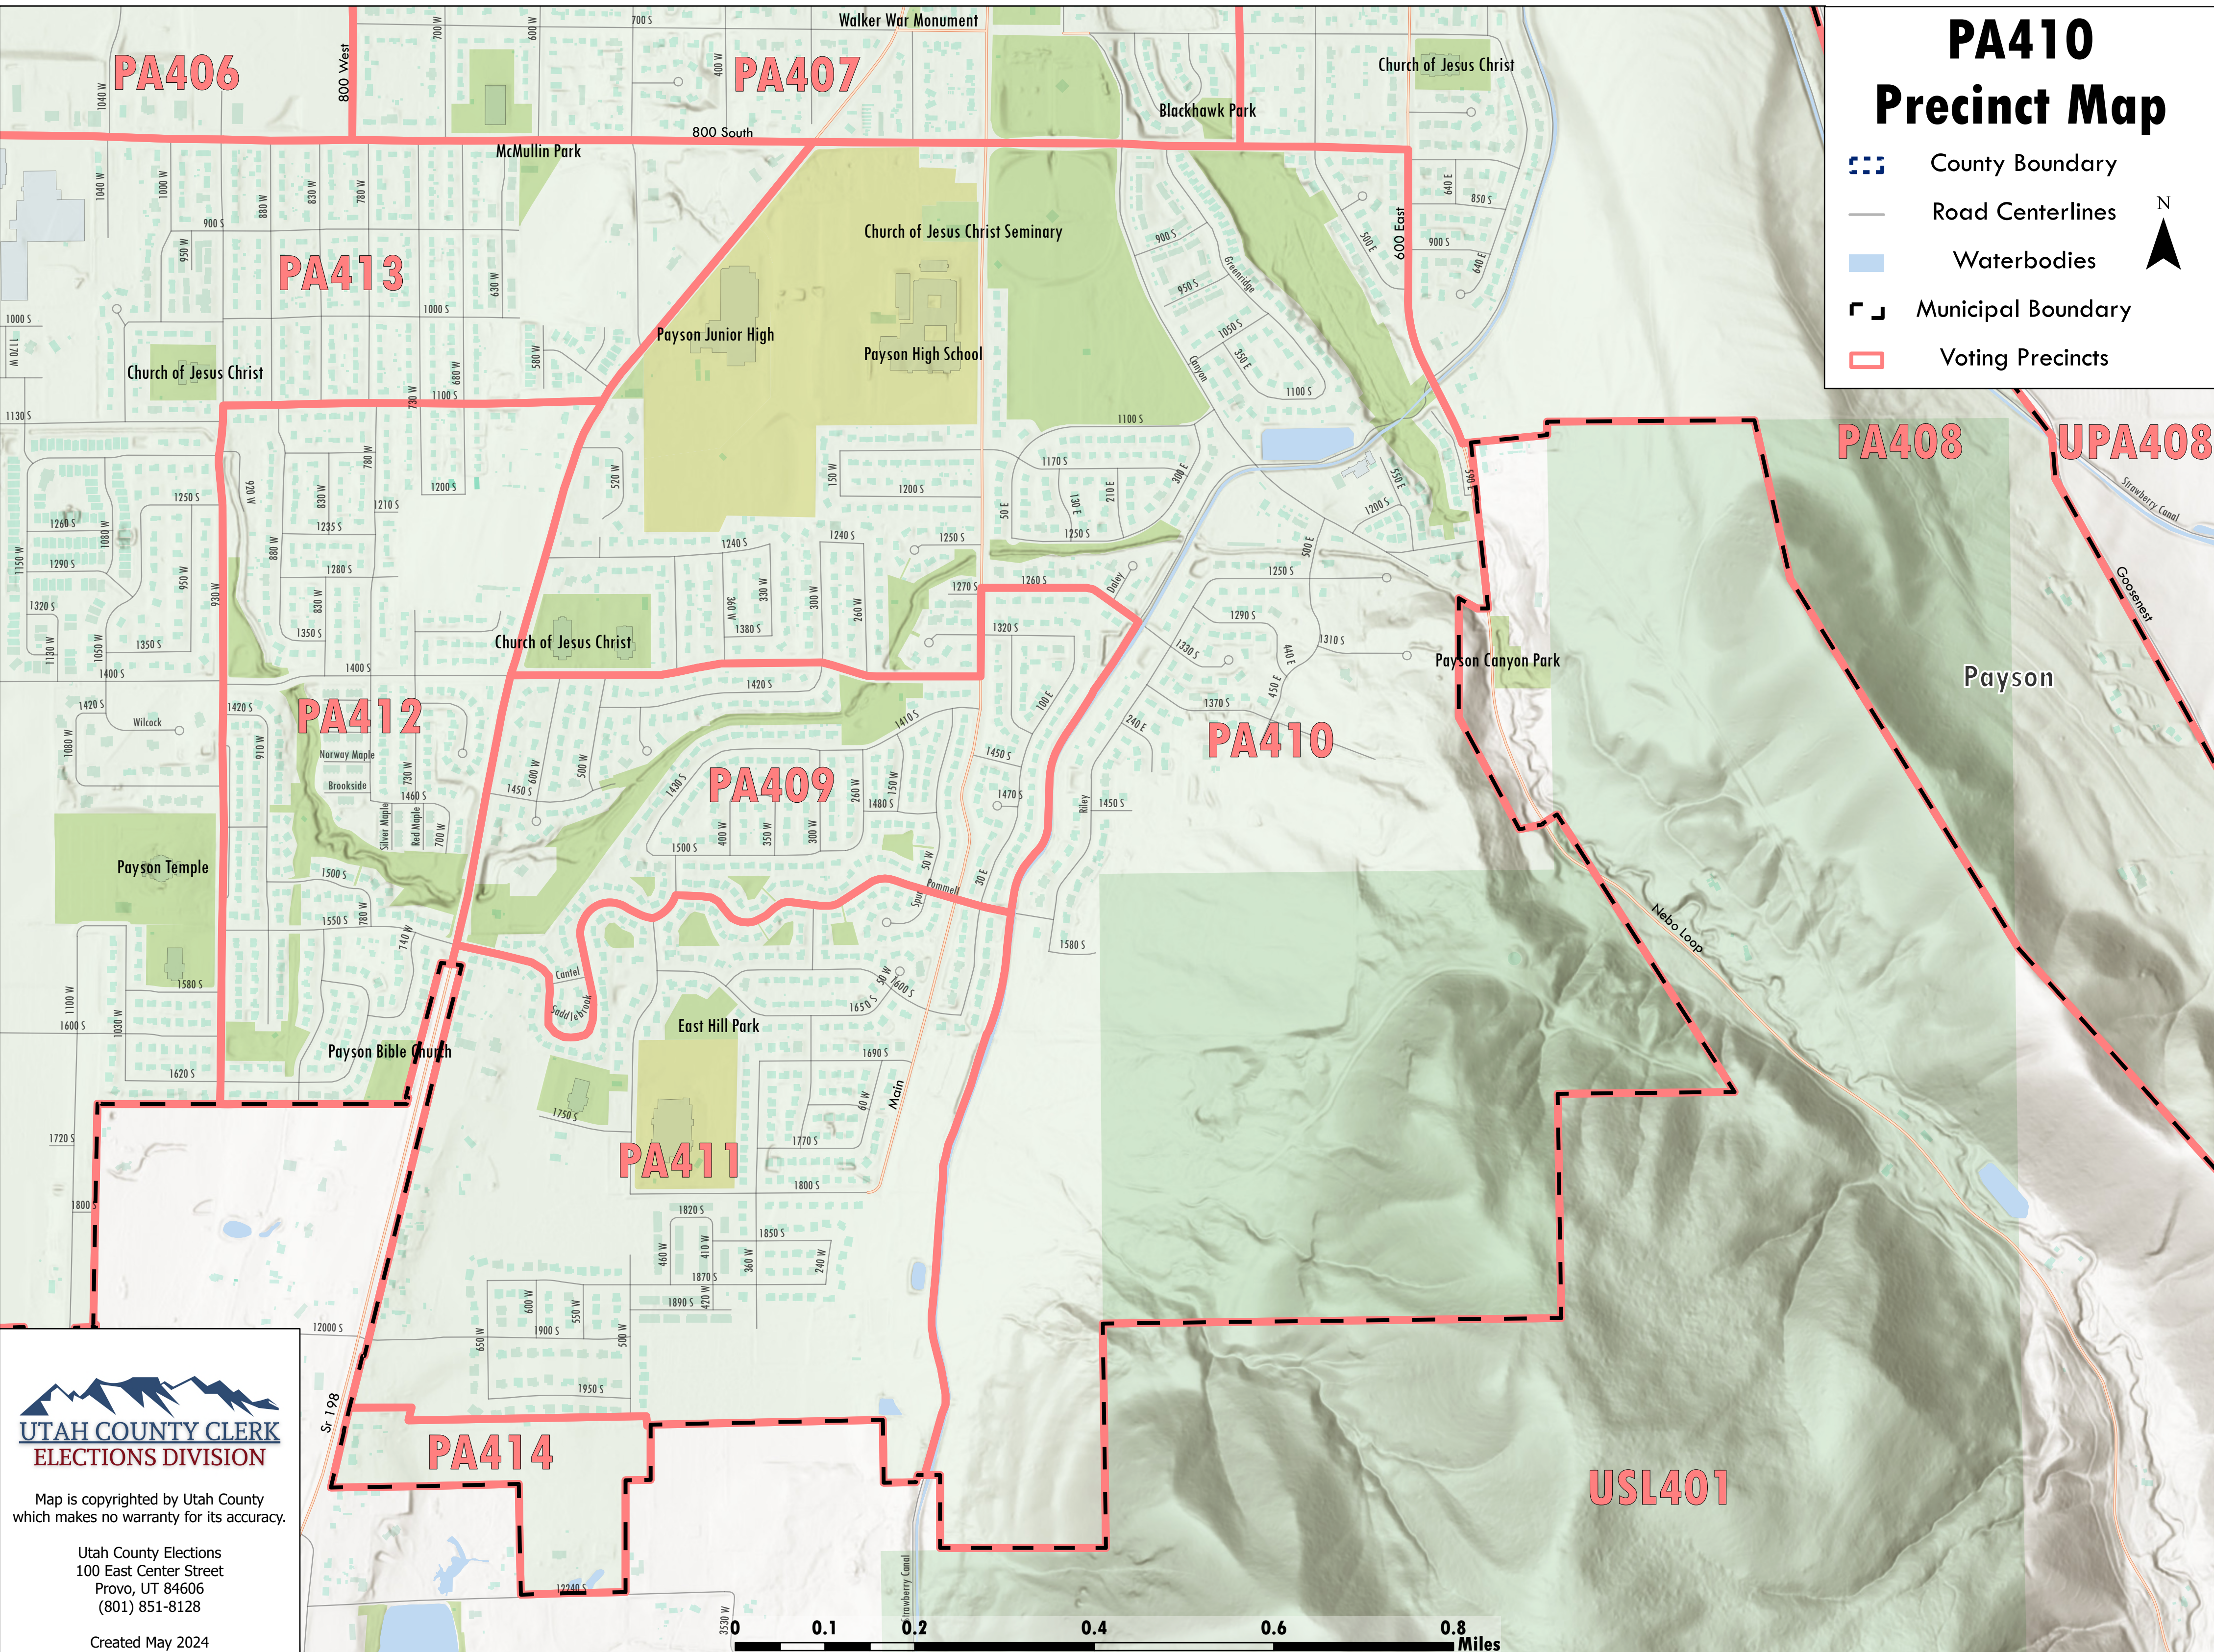

PA410 Precinct Map

-  County Boundary
-  Road Centerlines
-  Waterbodies
-  Municipal Boundary
-  Voting Precincts

Map is copyrighted by Utah County
which makes no warranty for its accuracy.

Utah County Elections
100 East Center Street
Provo, UT 84606
(801) 851-8128

Created May 2024