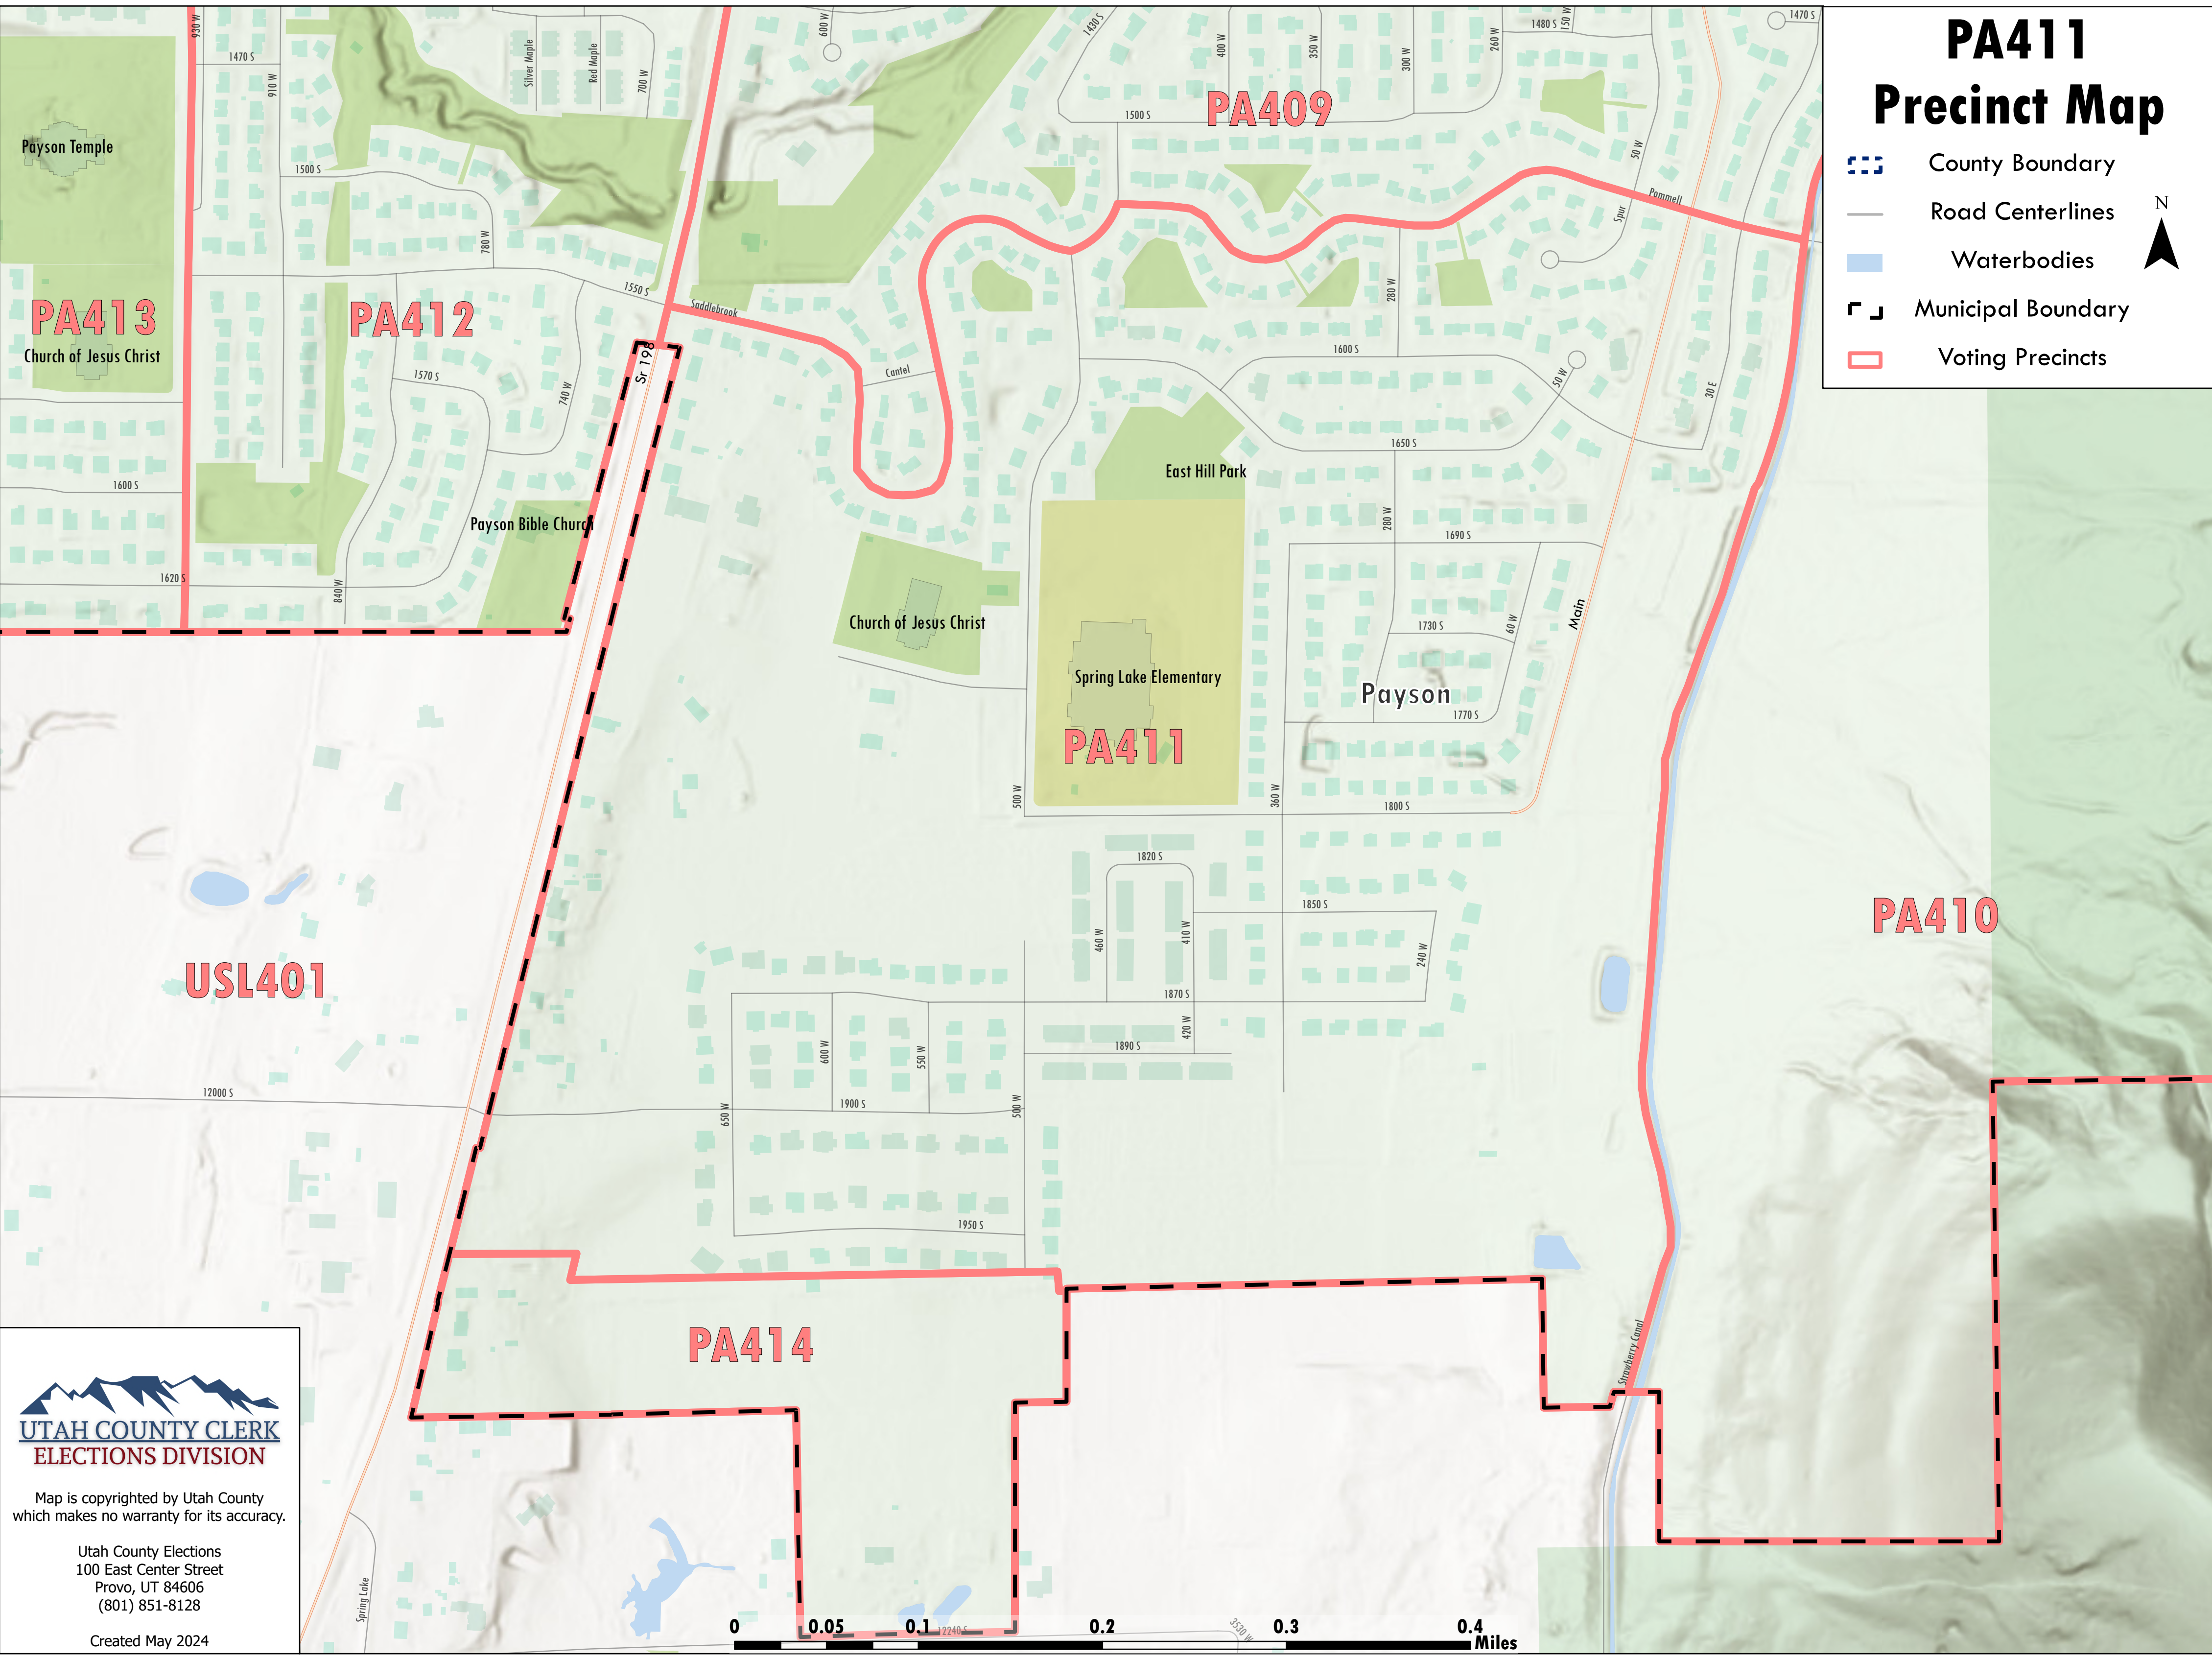

PA411 Precinct Map

-  County Boundary
-  Road Centerlines
-  Waterbodies
-  Municipal Boundary
-  Voting Precincts

Map is copyrighted by Utah County
which makes no warranty for its accuracy.

Utah County Elections
100 East Center Street
Provo, UT 84606
(801) 851-8128

Created May 2024