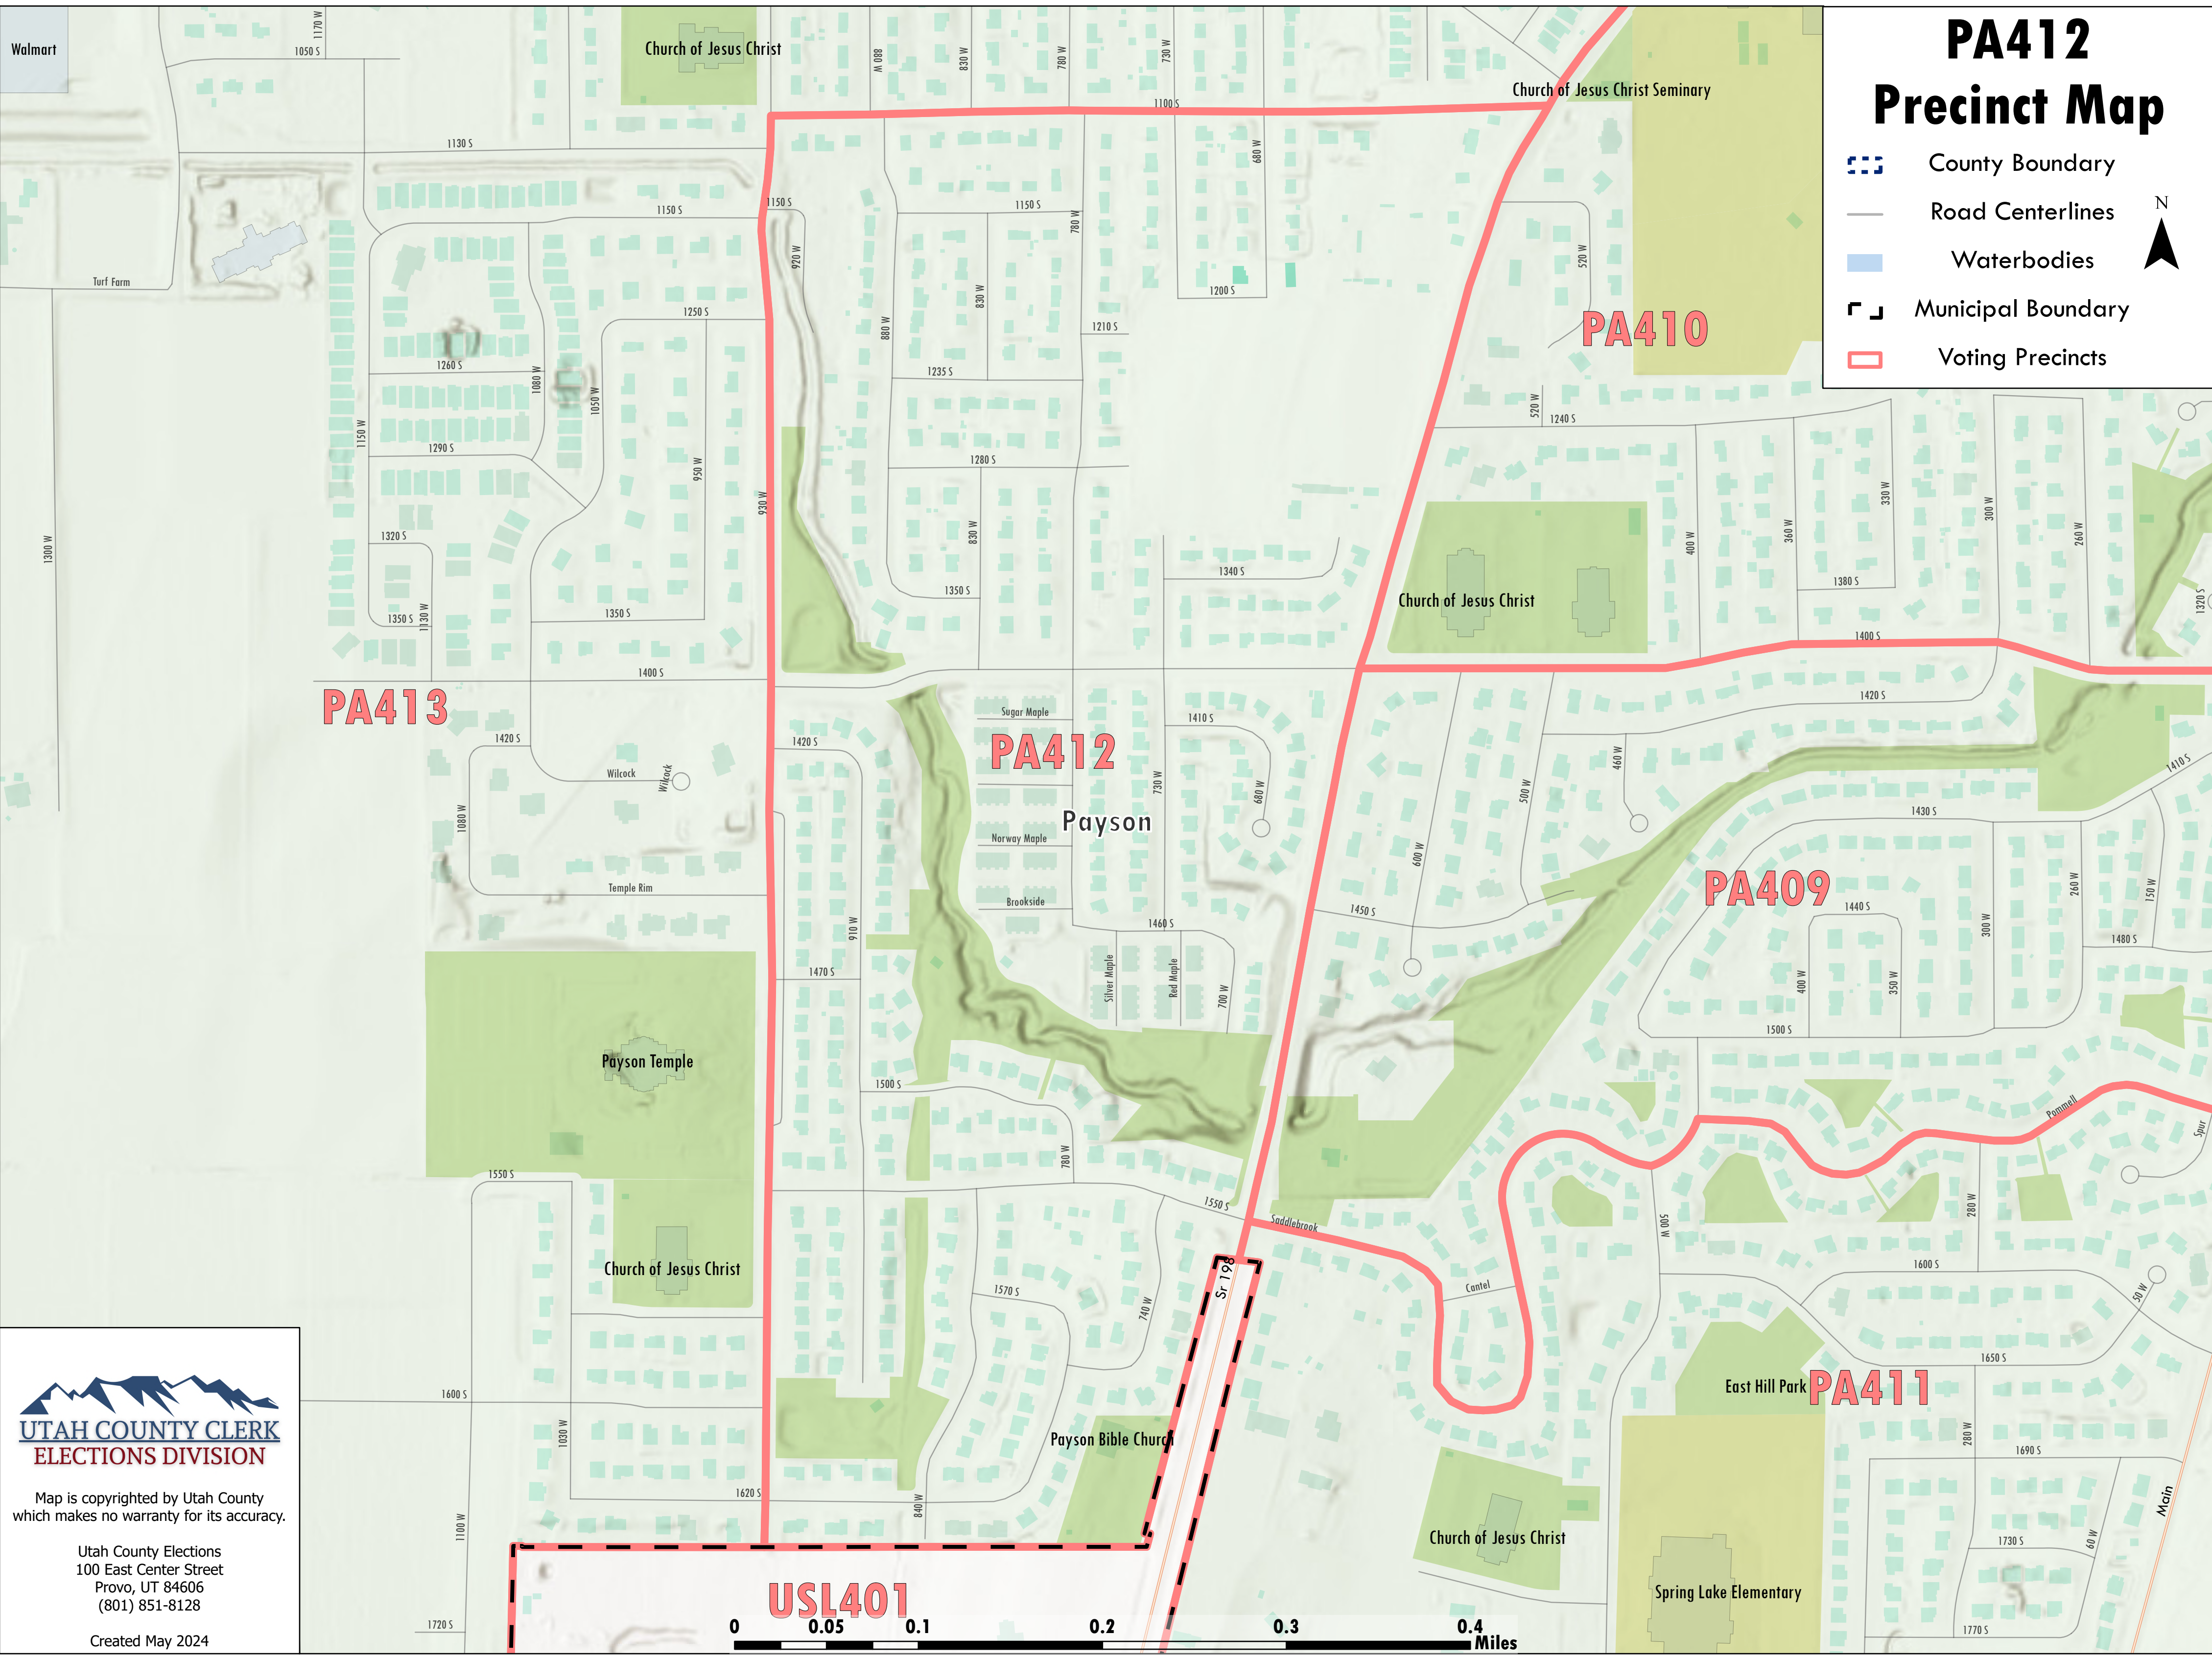

PA412 Precinct Map

-  County Boundary
-  Road Centerlines
-  Waterbodies
-  Municipal Boundary
-  Voting Precincts

Map is copyrighted by Utah County which makes no warranty for its accuracy.

Utah County Elections
 100 East Center Street
 Provo, UT 84606
 (801) 851-8128
 Created May 2024