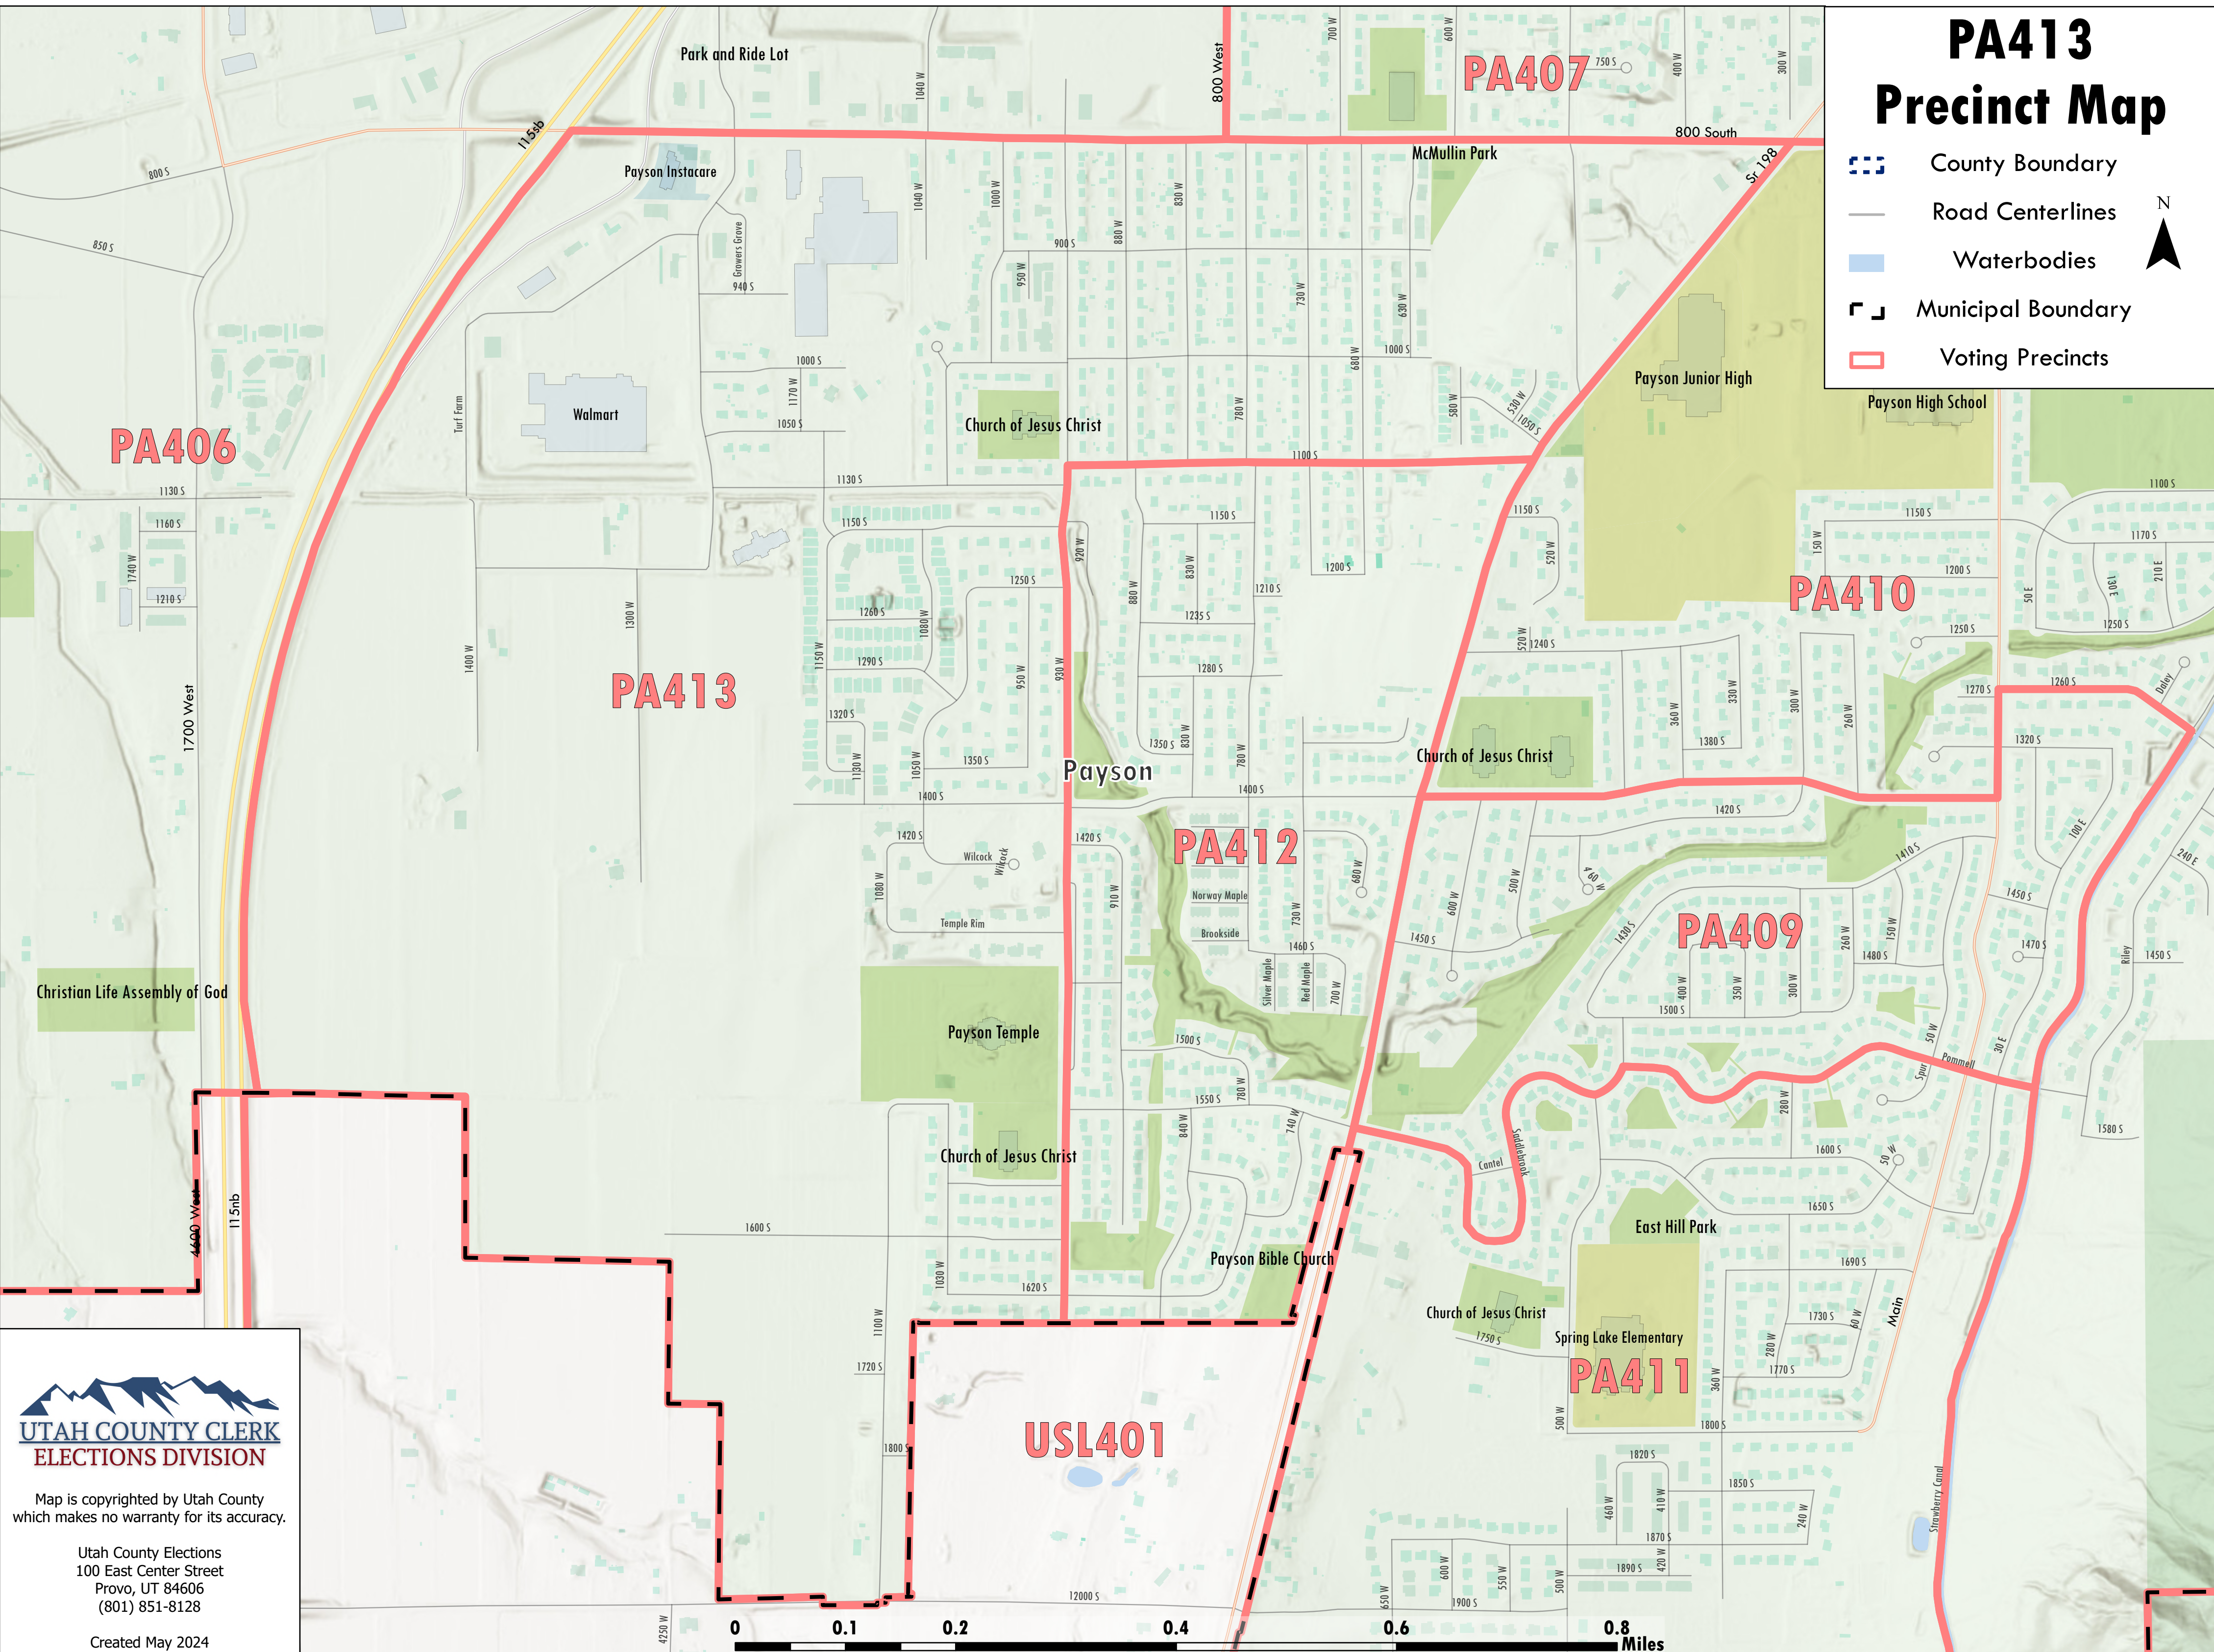

# PA413 Precinct Map

-  County Boundary
-  Road Centerlines
-  Waterbodies
-  Municipal Boundary
-  Voting Precincts

Map is copyrighted by Utah County  
which makes no warranty for its accuracy.

Utah County Elections  
100 East Center Street  
Provo, UT 84606  
(801) 851-8128

Created May 2024