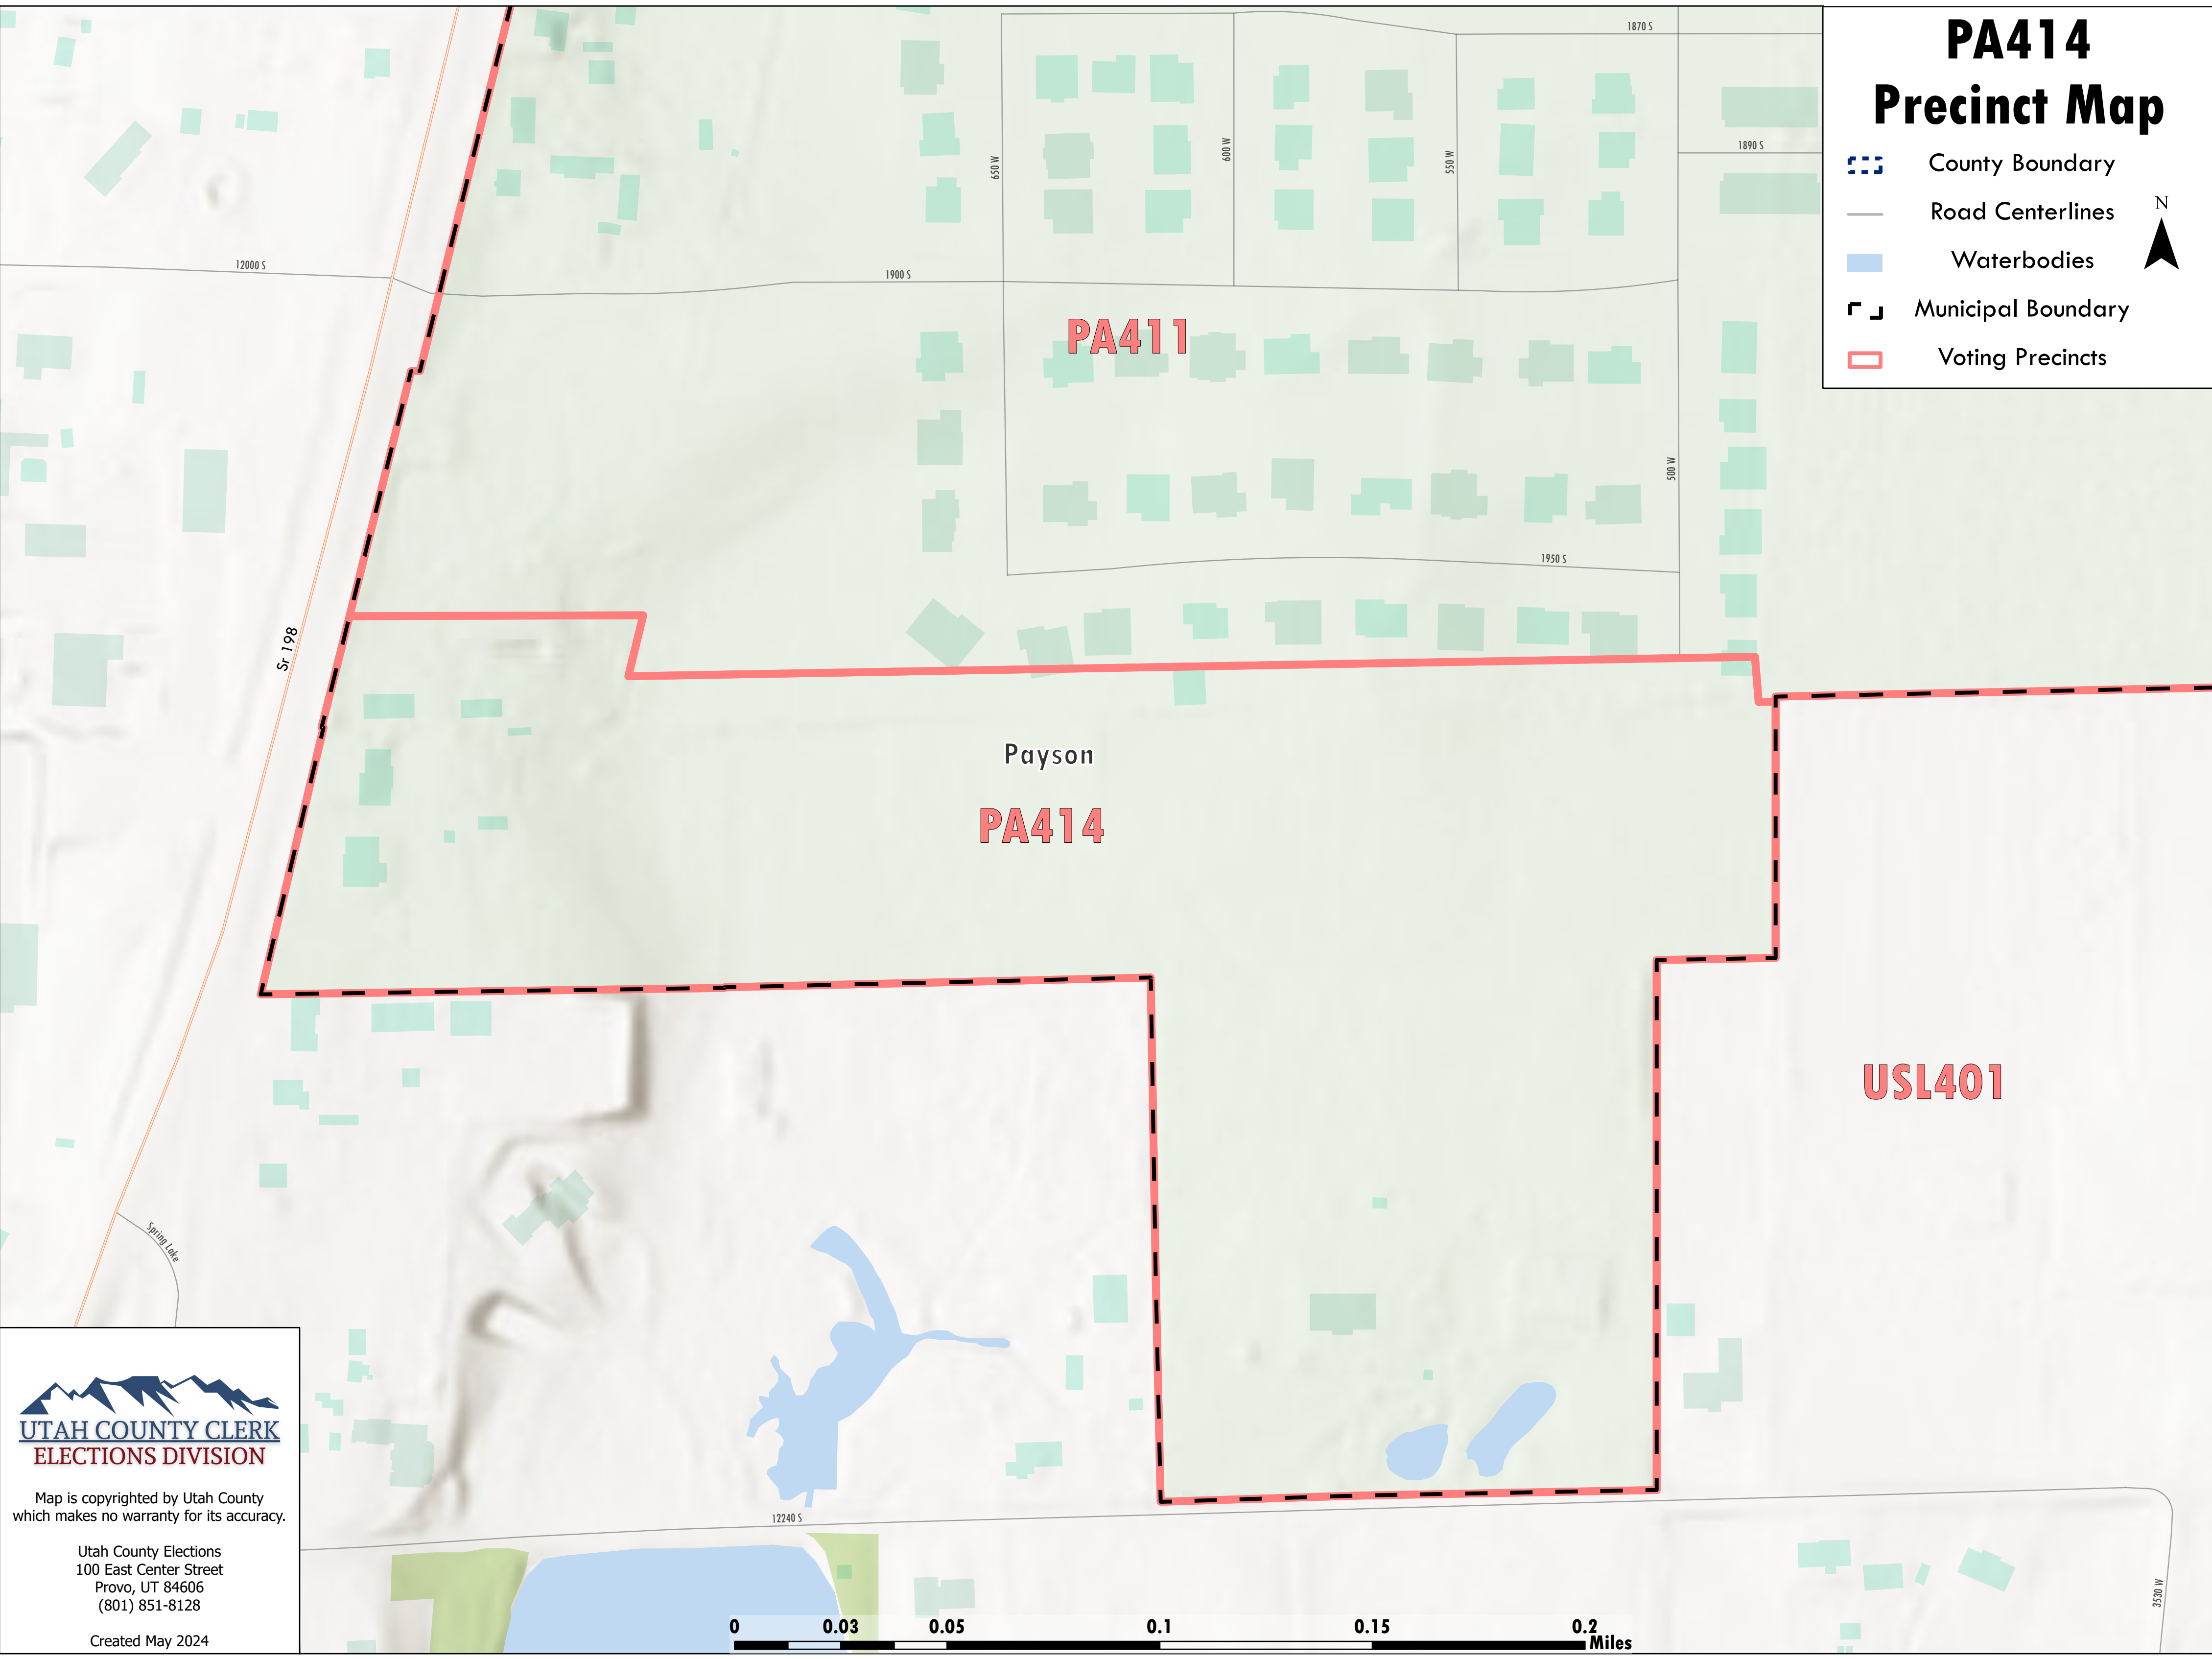

# PA414 Precinct Map

-  County Boundary
-  Road Centerlines
-  Waterbodies
-  Municipal Boundary
-  Voting Precincts

Map is copyrighted by Utah County which makes no warranty for its accuracy.

Utah County Elections  
100 East Center Street  
Provo, UT 84606  
(801) 851-8128

Created May 2024