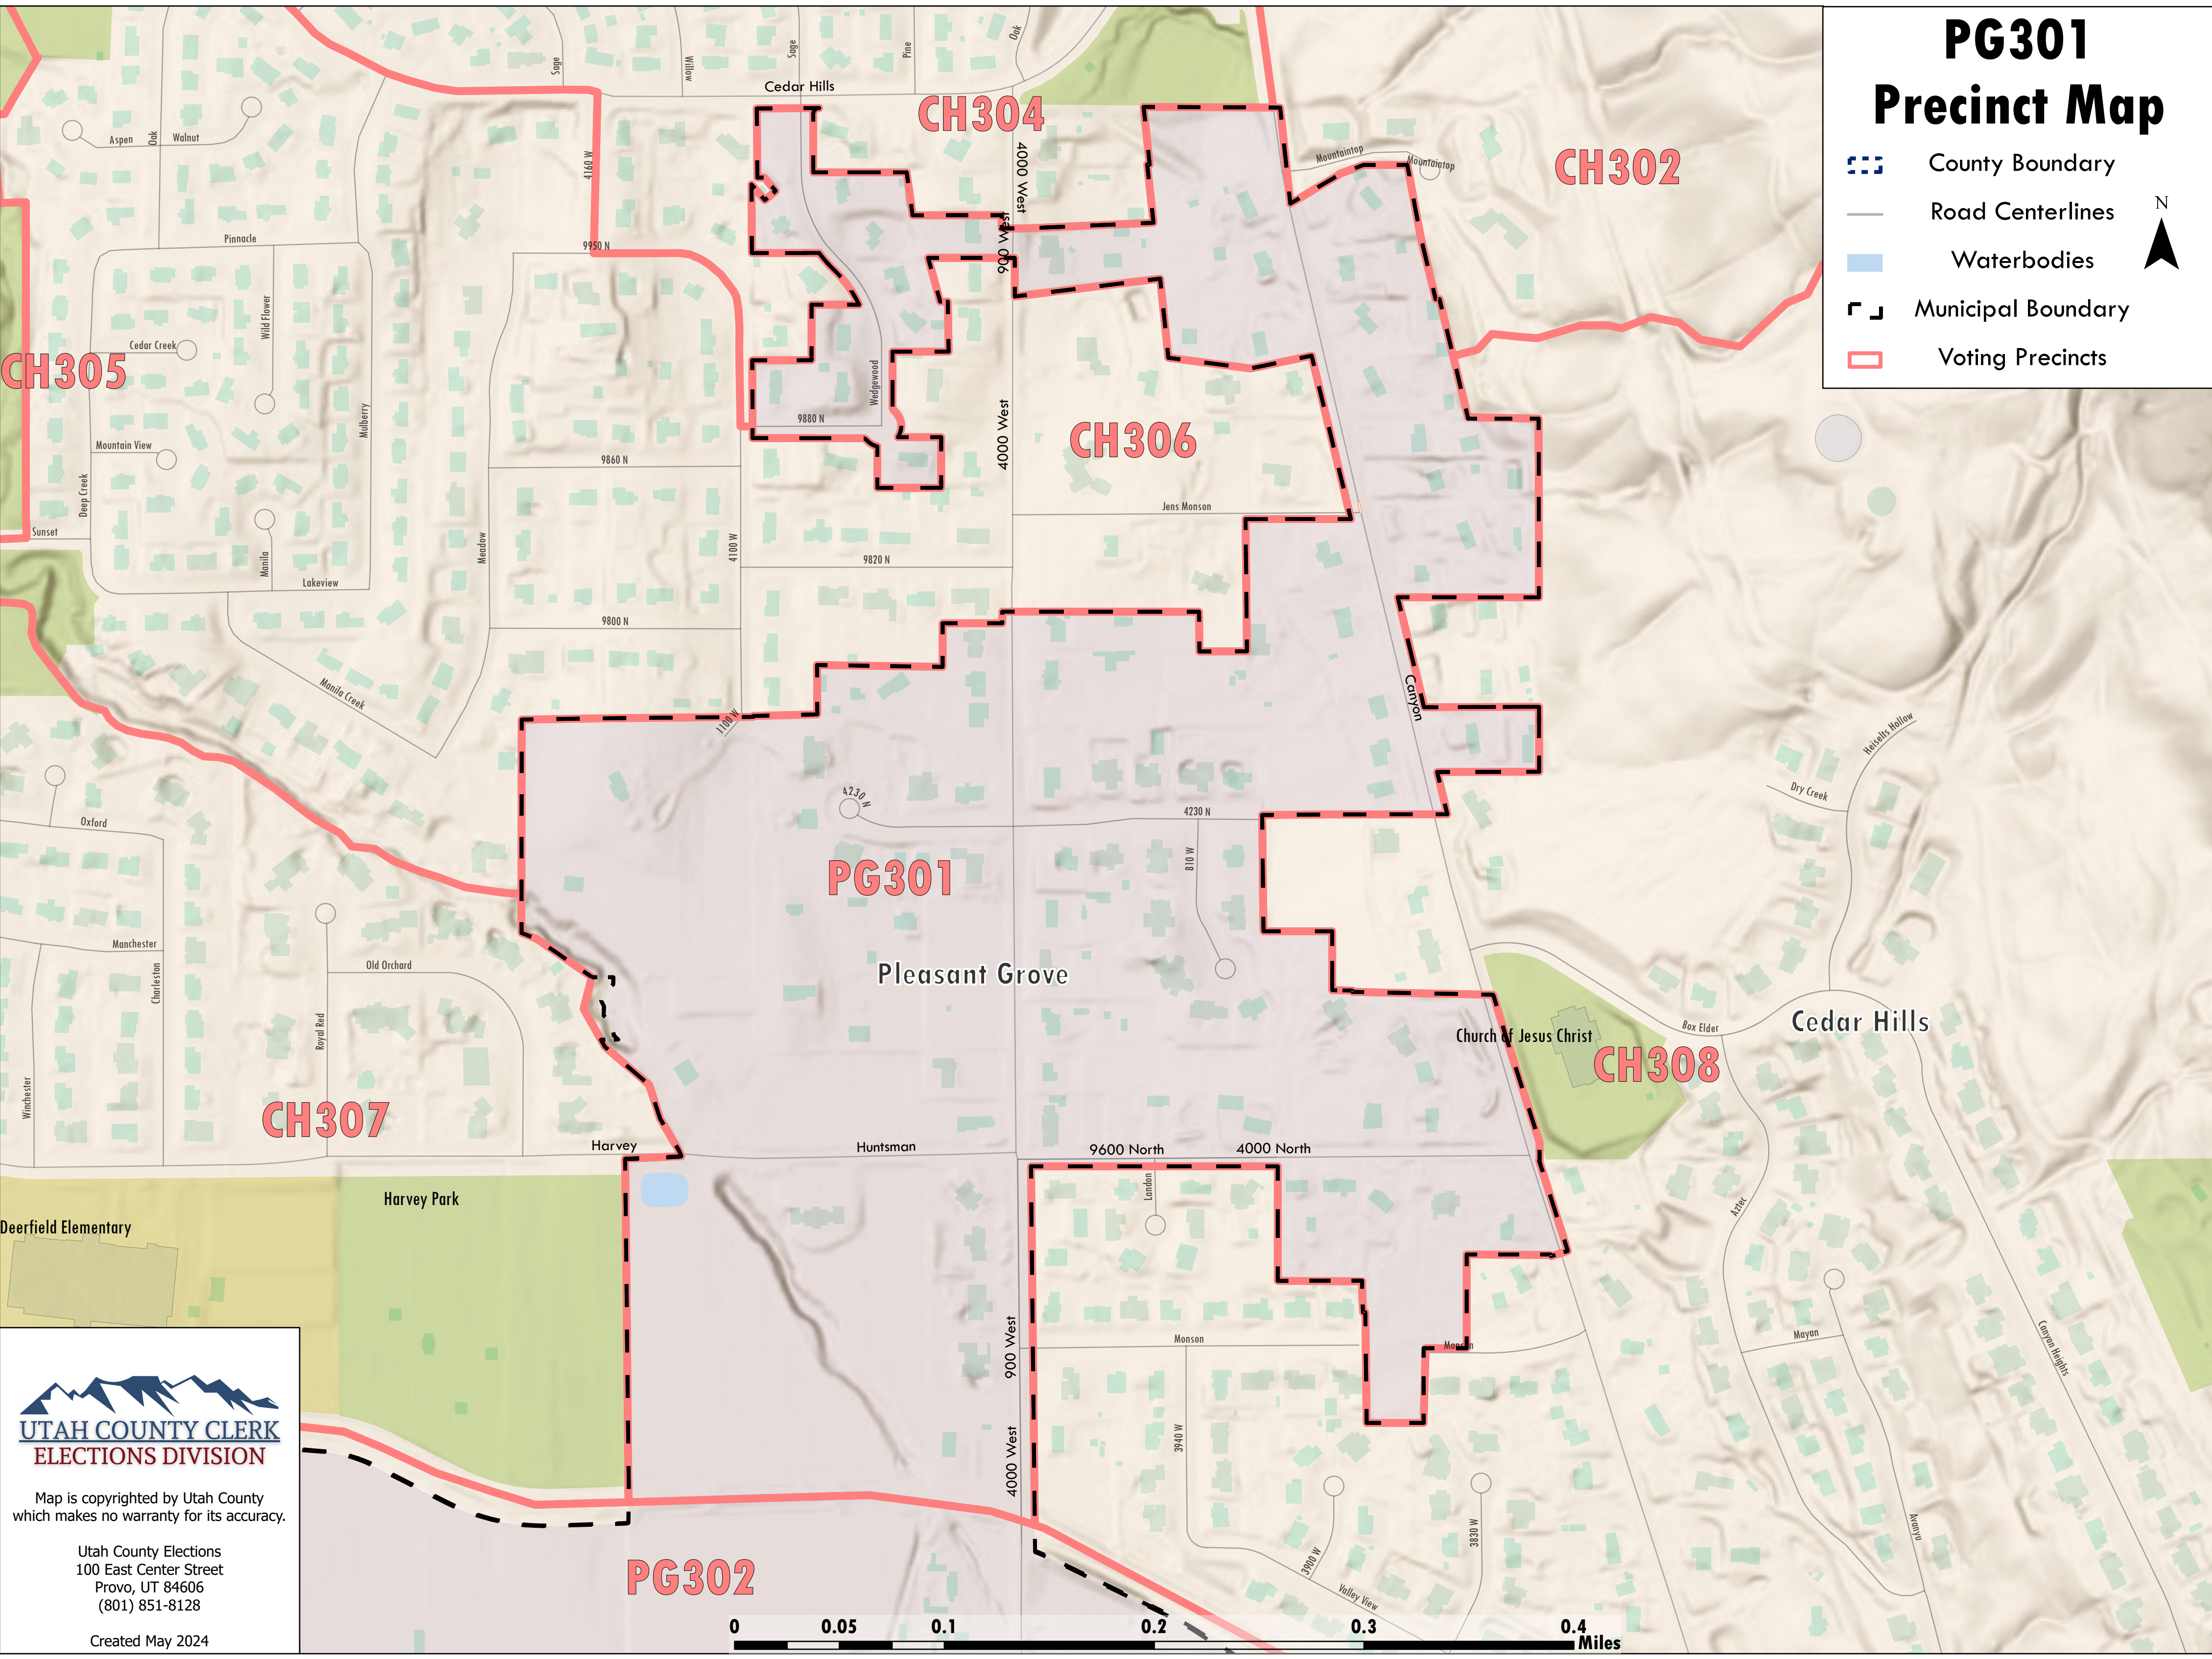

PG301 Precinct Map

-  County Boundary
-  Road Centerlines
-  Waterbodies
-  Municipal Boundary
-  Voting Precincts

**UTAH COUNTY CLERK
ELECTIONS DIVISION**

Map is copyrighted by Utah County
which makes no warranty for its accuracy.

Utah County Elections
100 East Center Street
Provo, UT 84606
(801) 851-8128

Created May 2024