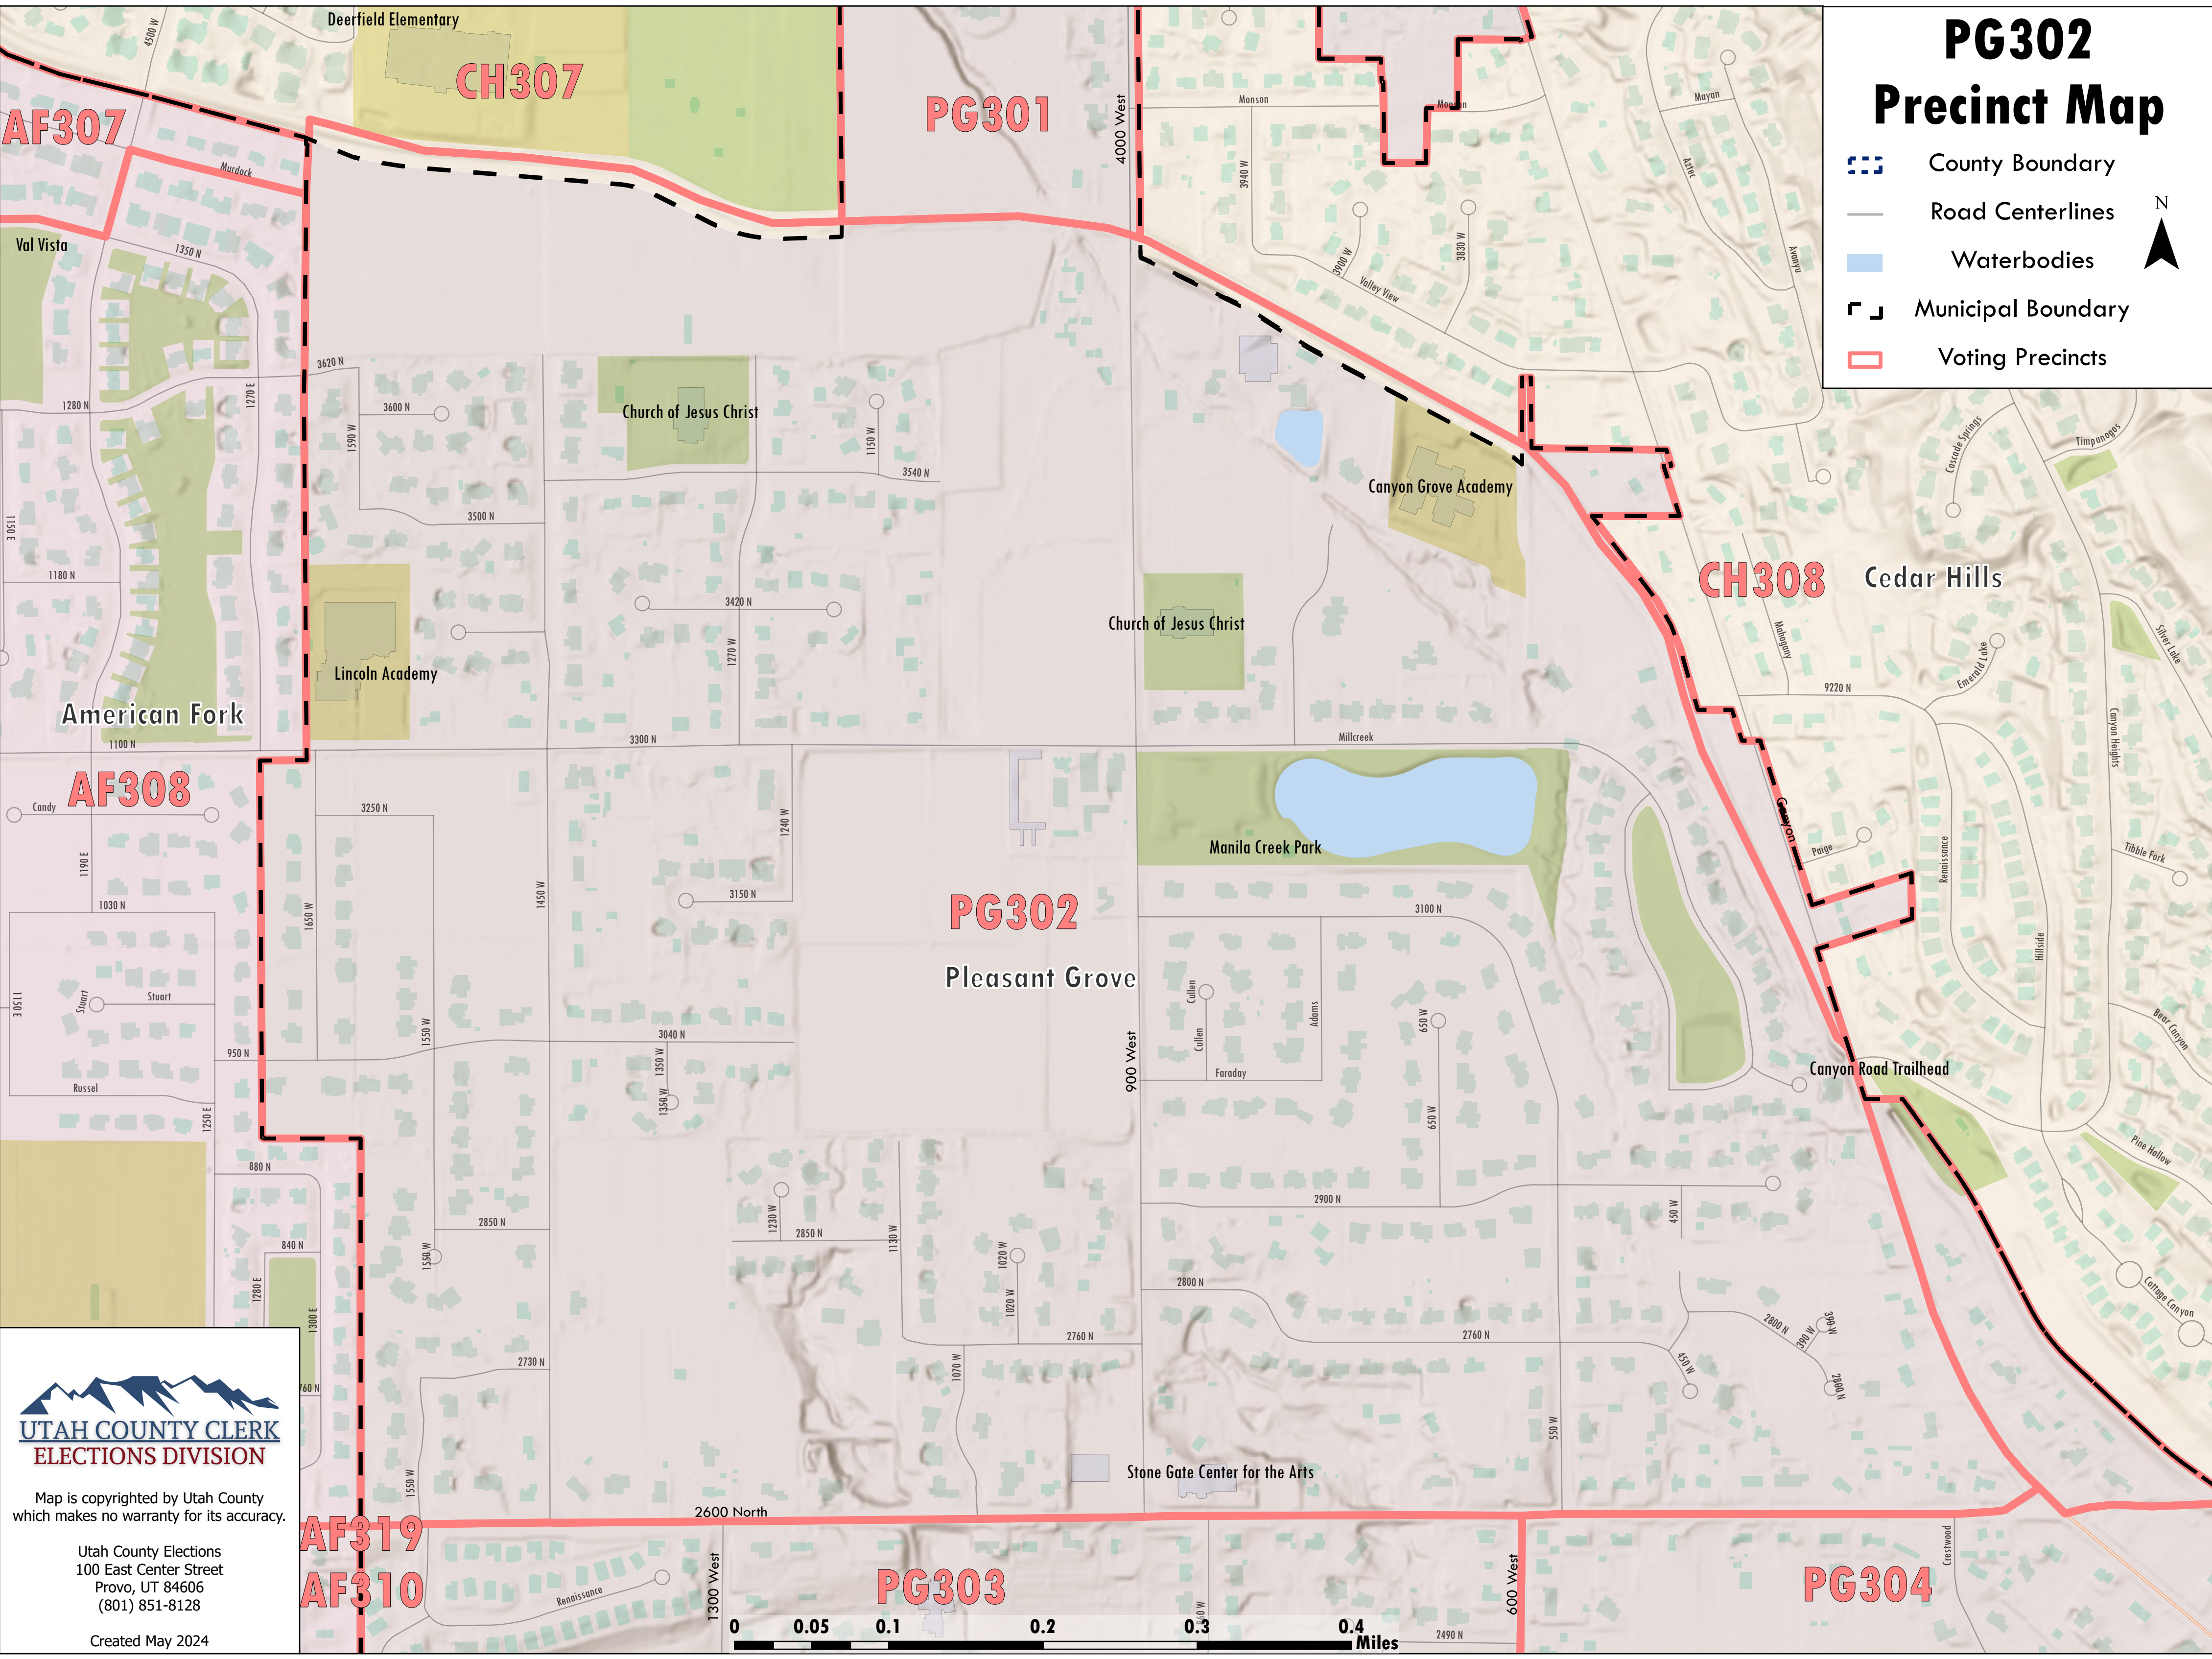

PG302 Precinct Map

-  County Boundary
-  Road Centerlines
-  Waterbodies
-  Municipal Boundary
-  Voting Precincts

UTAH COUNTY CLERK
ELECTIONS DIVISION

Map is copyrighted by Utah County
which makes no warranty for its accuracy.

Utah County Elections
100 East Center Street
Provo, UT 84606
(801) 851-8128

Created May 2024