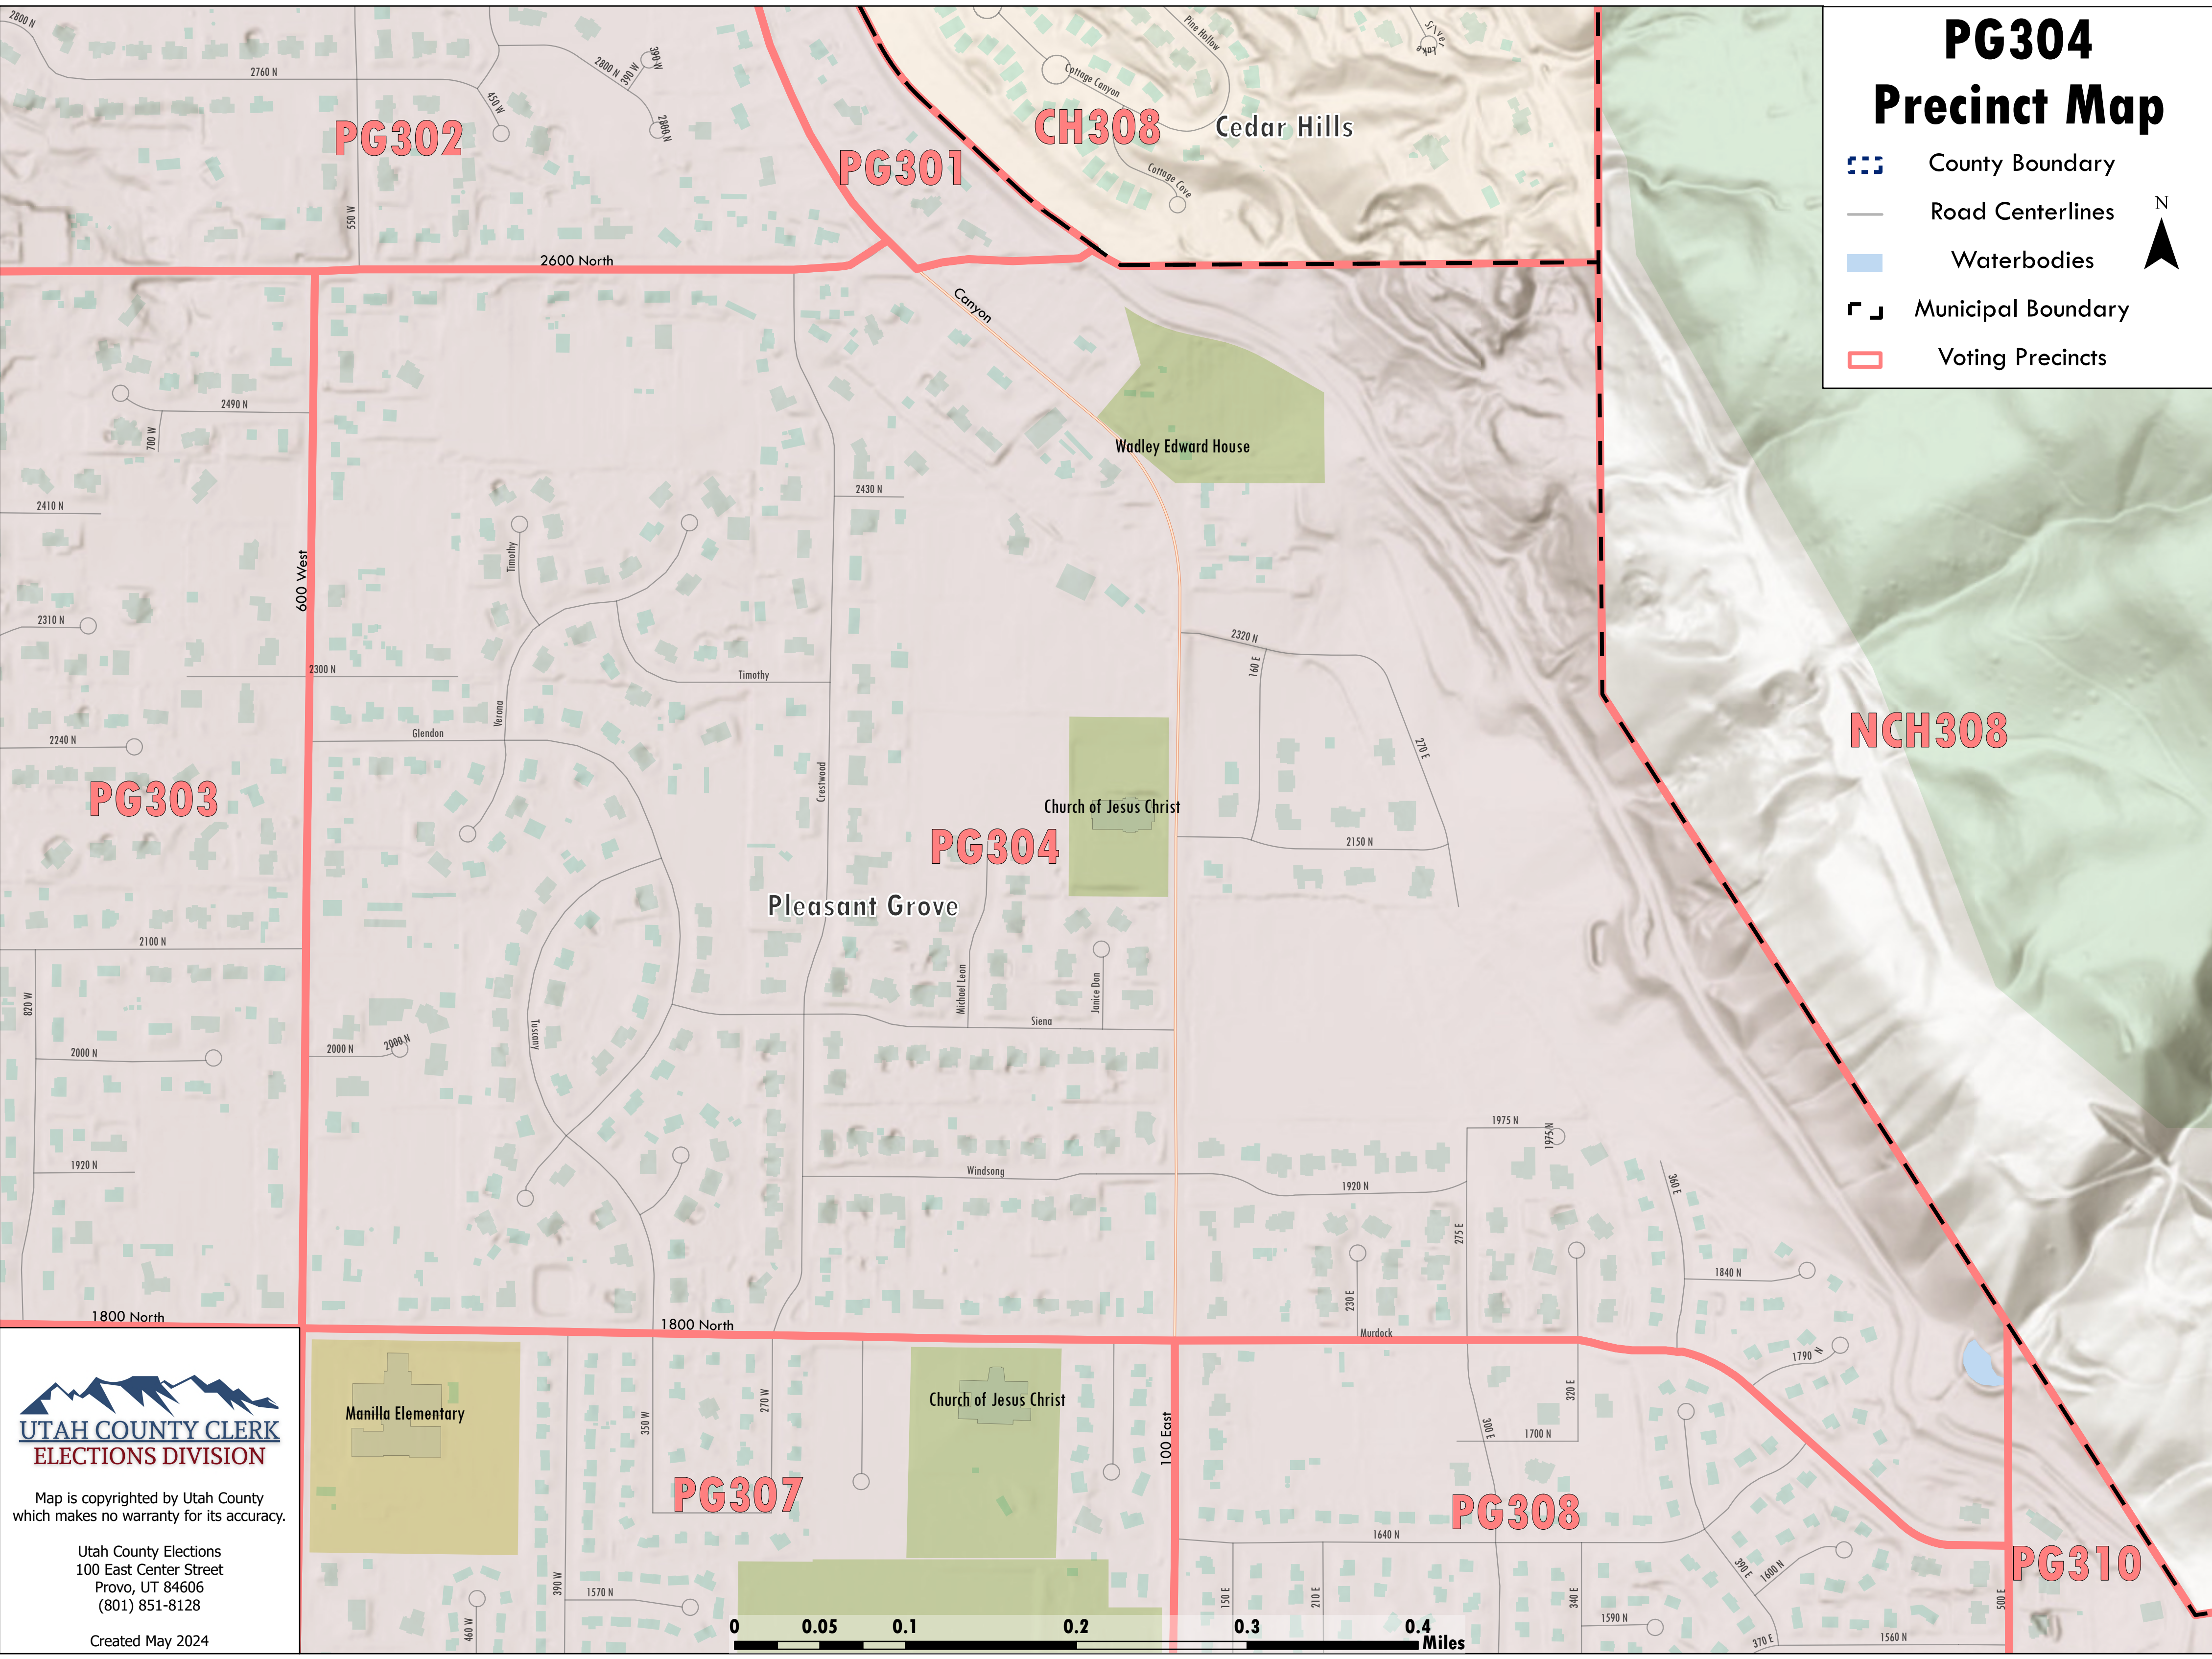

PG304 Precinct Map

-  County Boundary
-  Road Centerlines
-  Waterbodies
-  Municipal Boundary
-  Voting Precincts

Map is copyrighted by Utah County which makes no warranty for its accuracy.

Utah County Elections
100 East Center Street
Provo, UT 84606
(801) 851-8128

Created May 2024