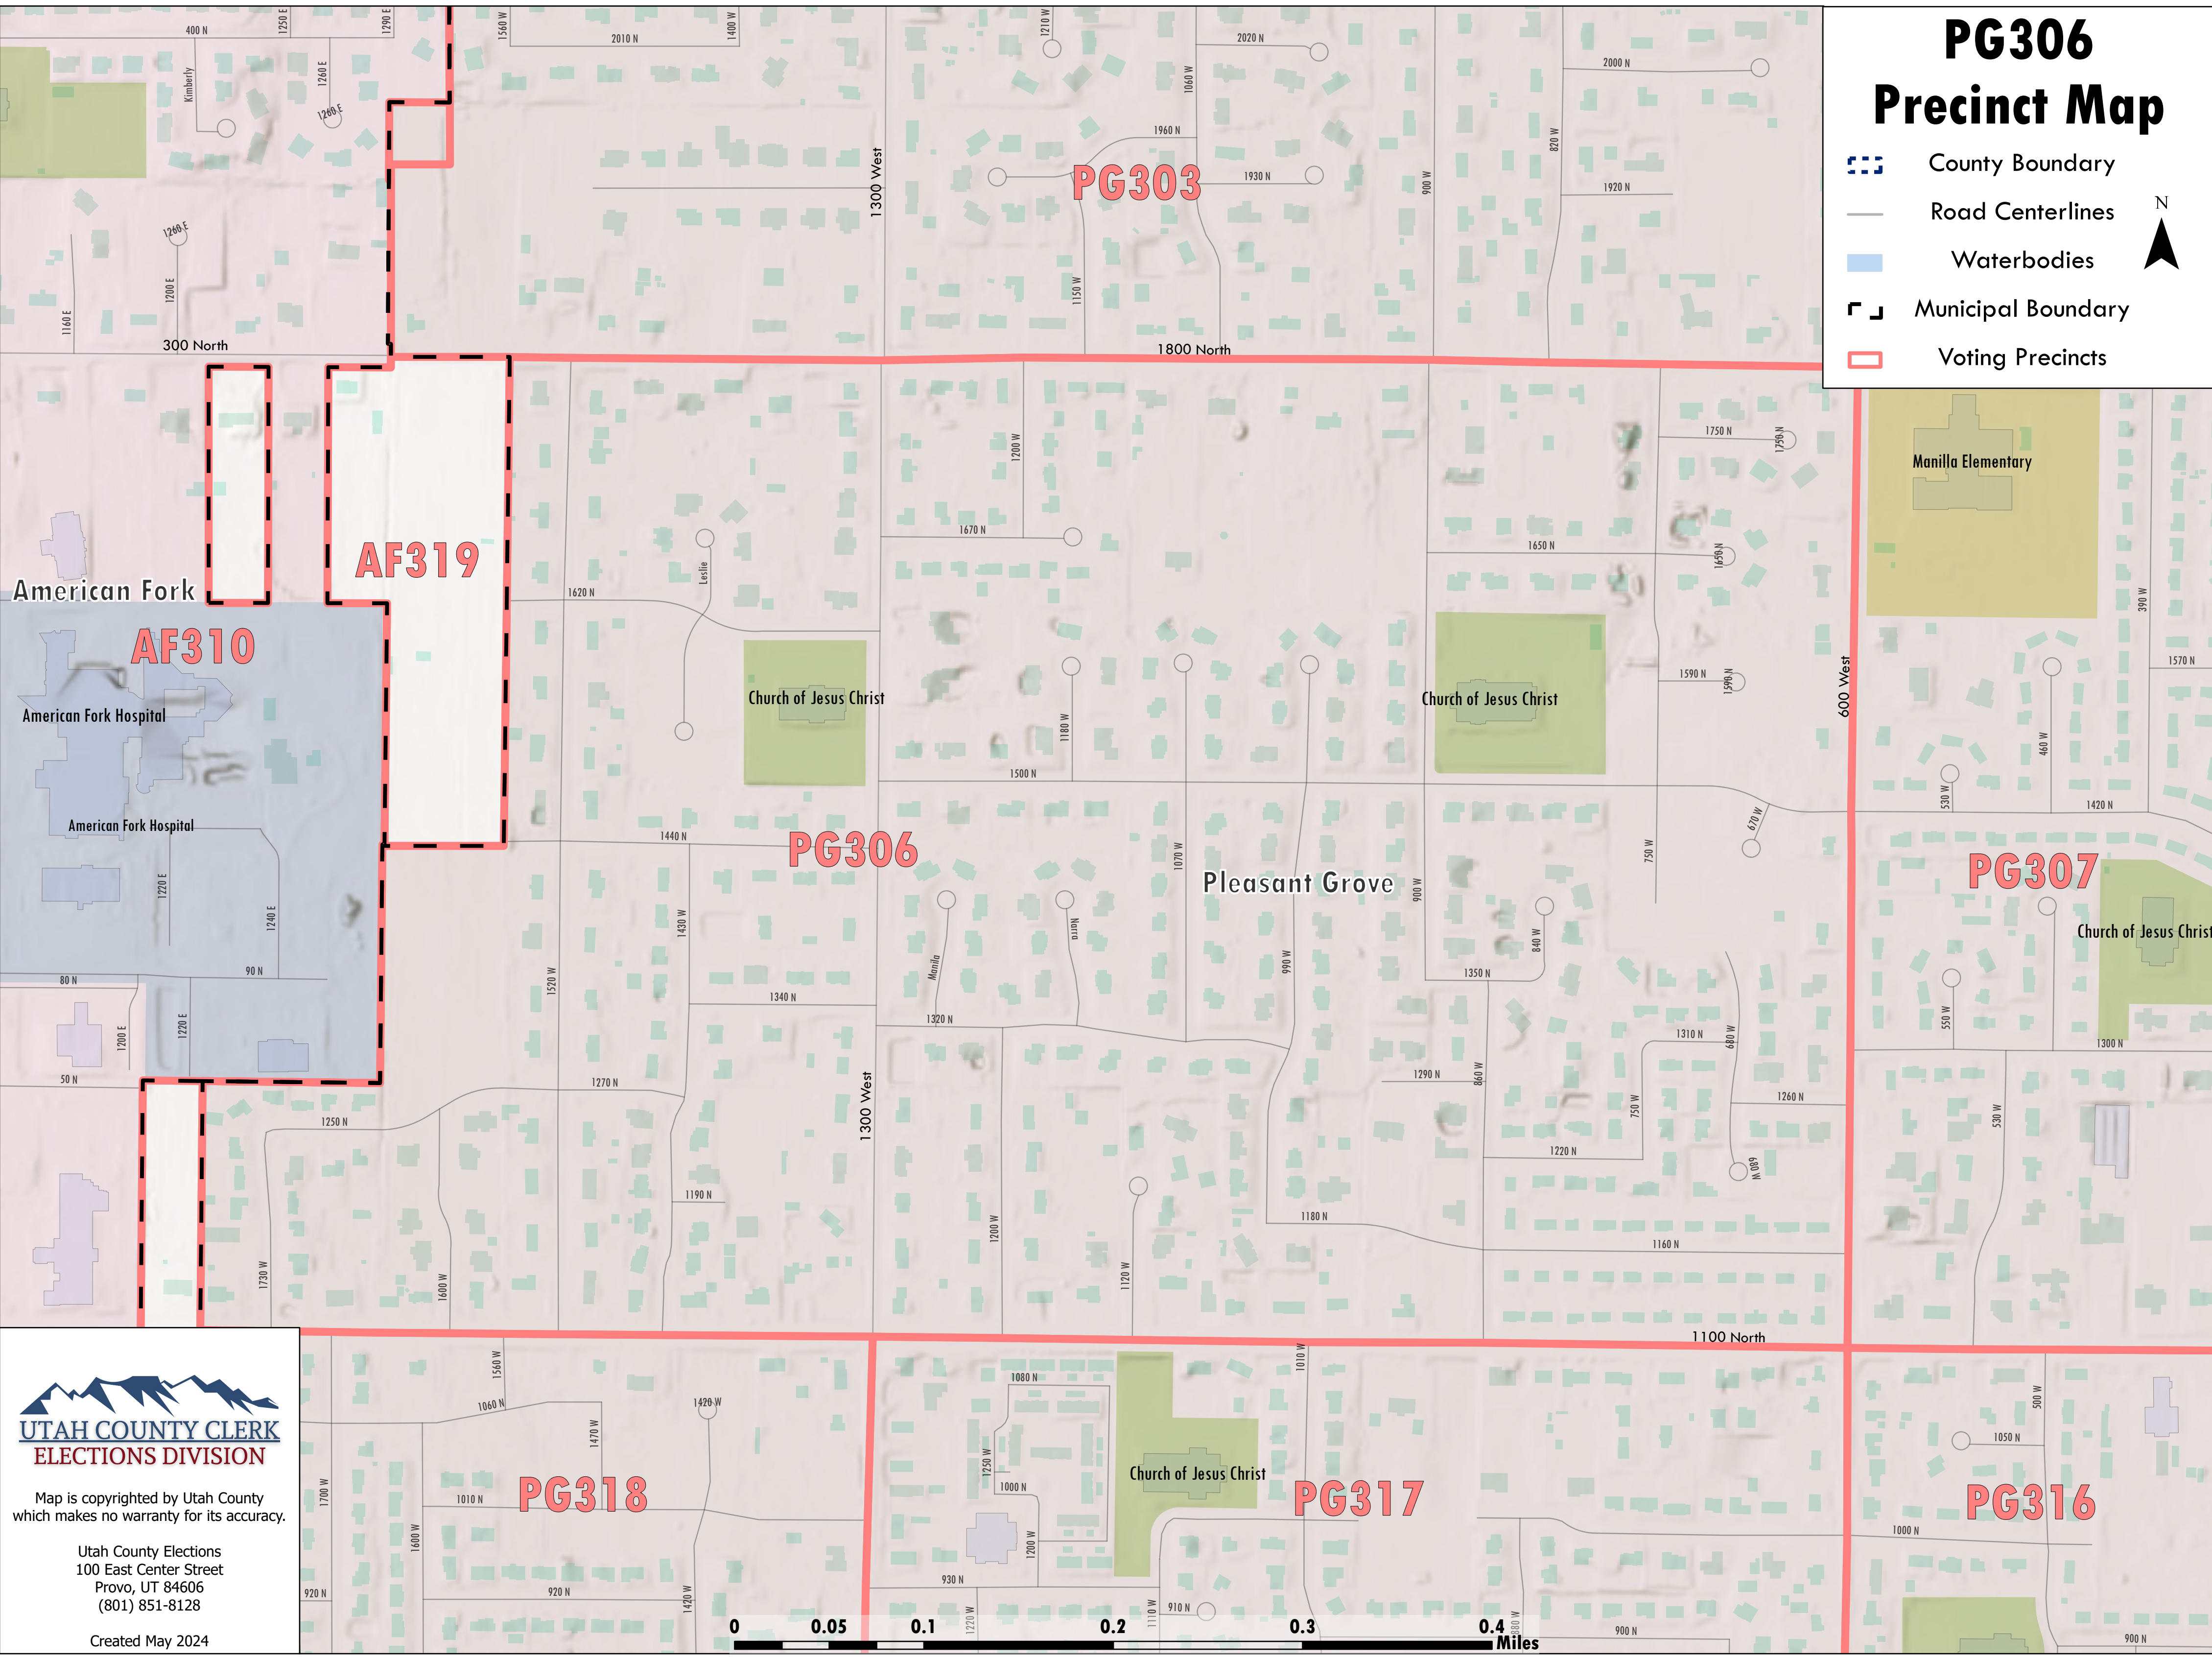

# PG306 Precinct Map

-  County Boundary
-  Road Centerlines
-  Waterbodies
-  Municipal Boundary
-  Voting Precincts

  
**UTAH COUNTY CLERK**  
**ELECTIONS DIVISION**

Map is copyrighted by Utah County  
which makes no warranty for its accuracy.