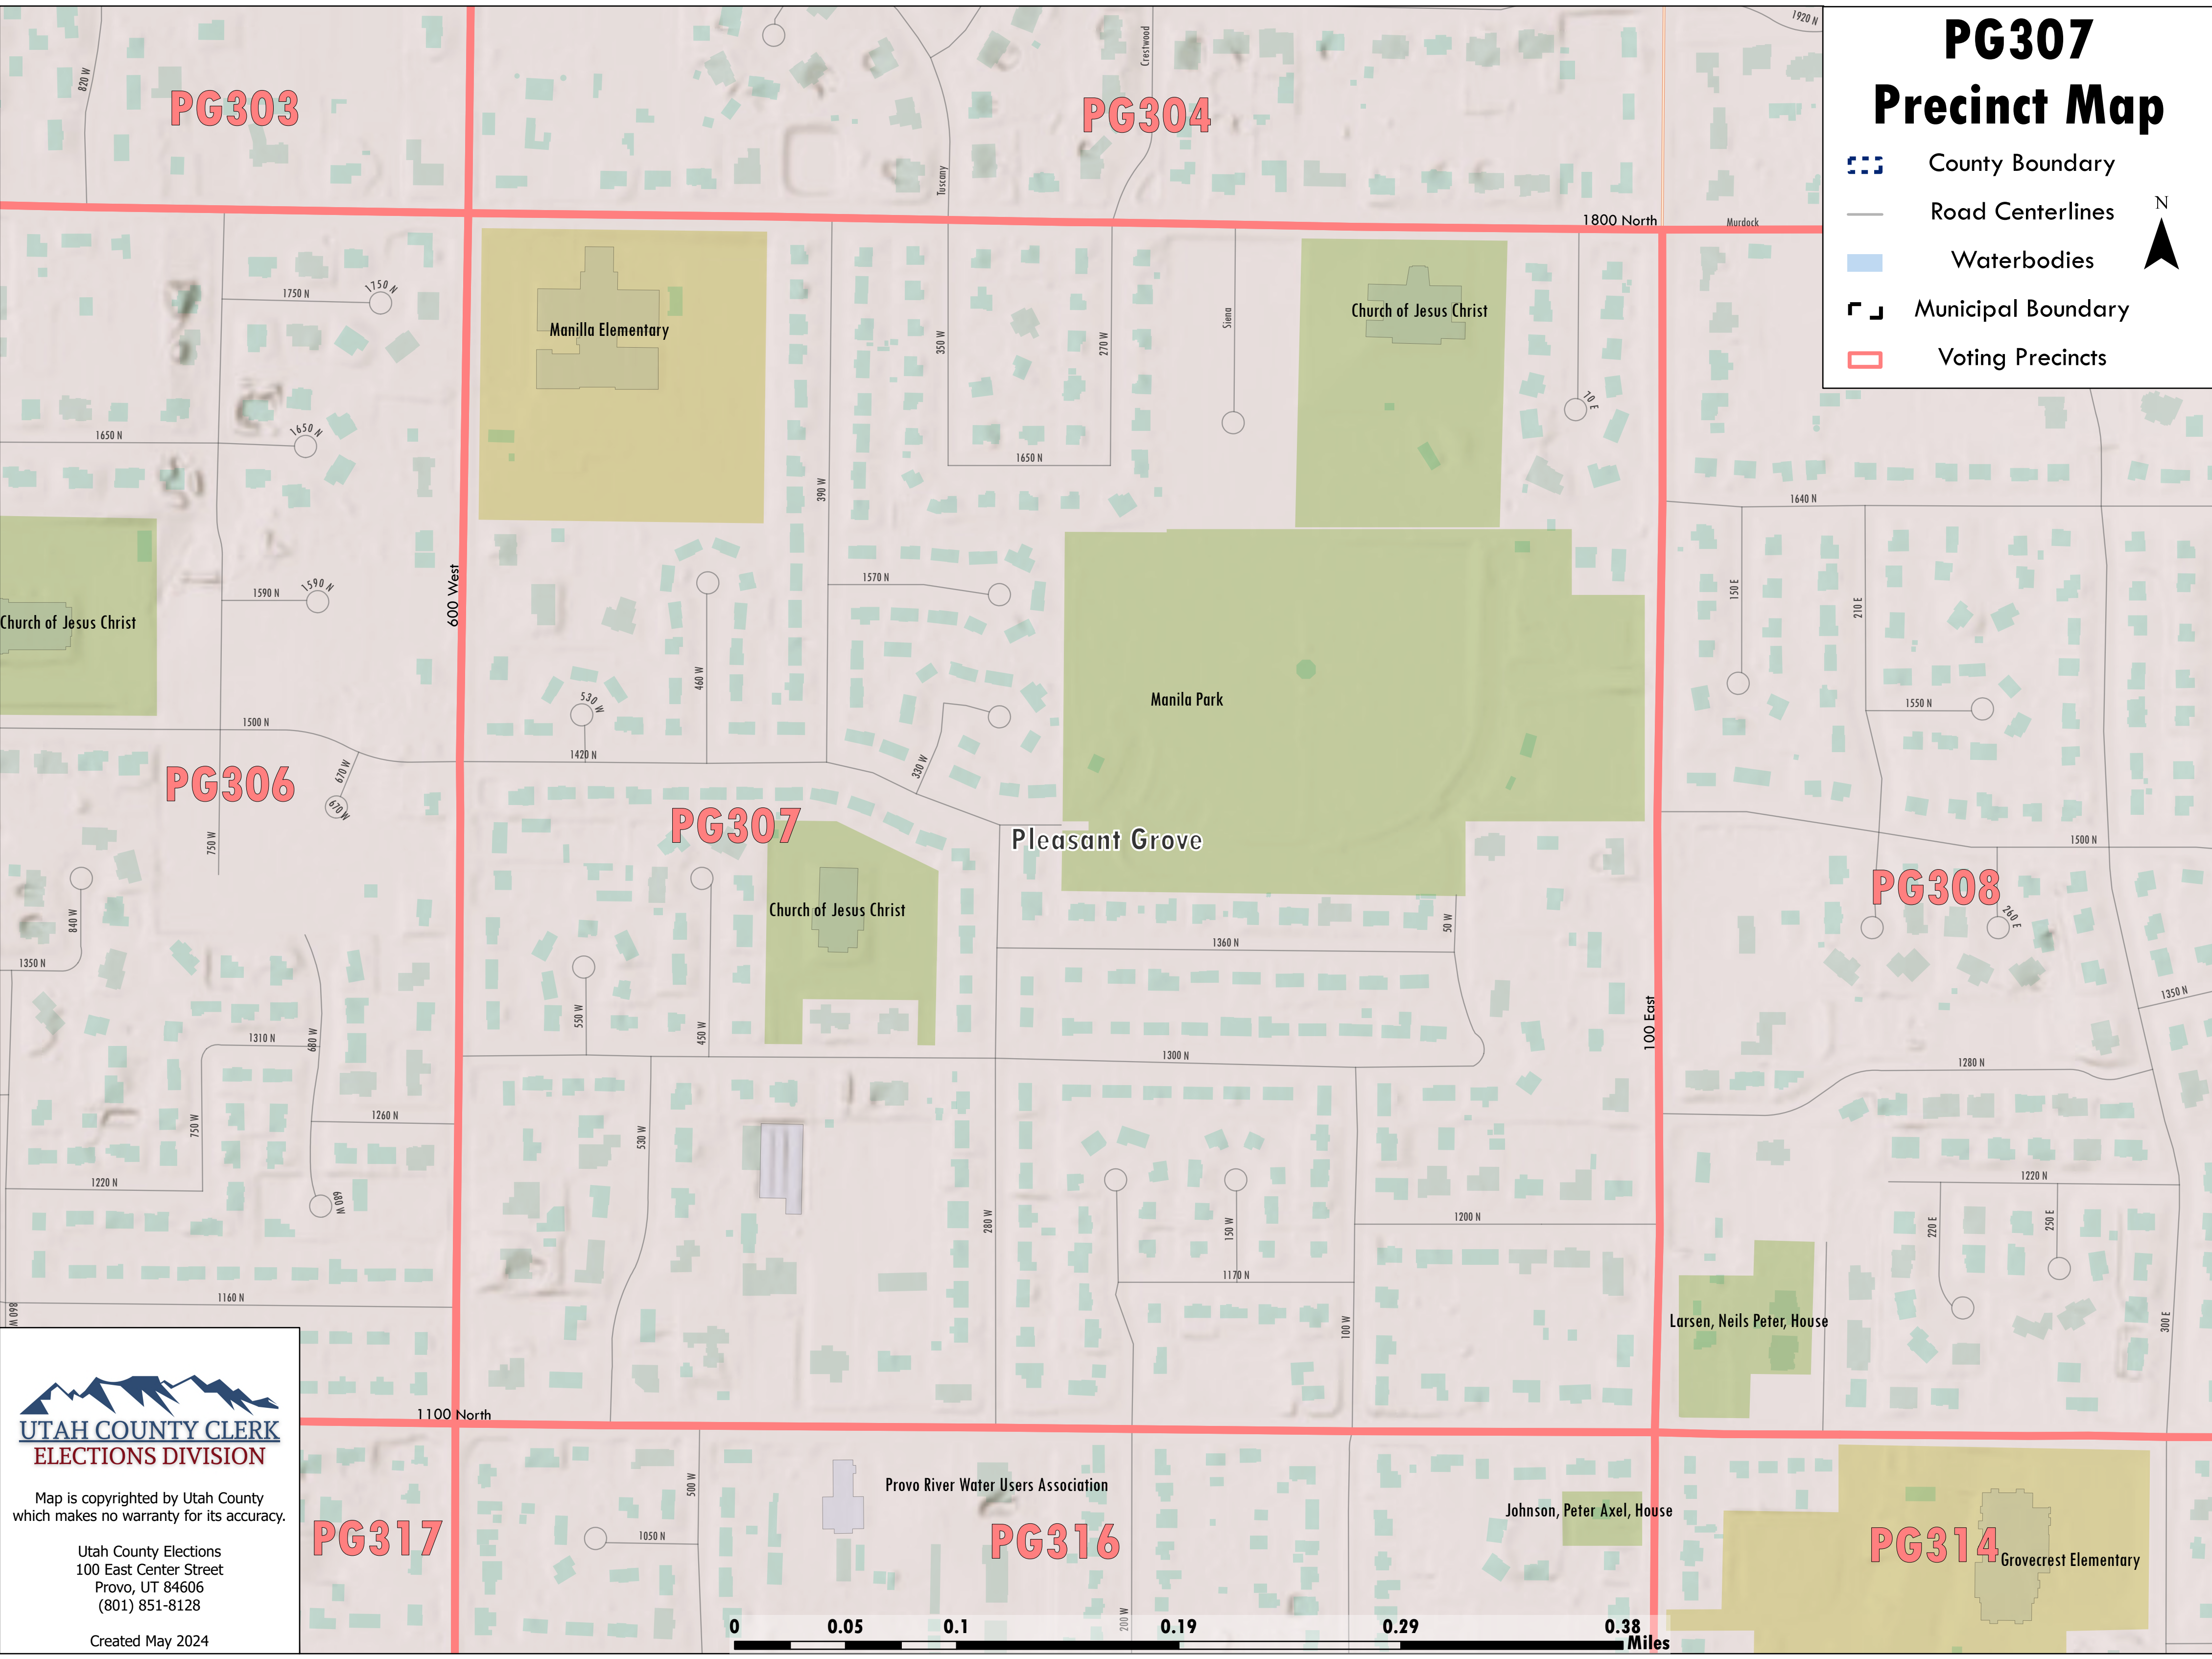

# PG307 Precinct Map

-  County Boundary
-  Road Centerlines
-  Waterbodies
-  Municipal Boundary
-  Voting Precincts

Map is copyrighted by Utah County which makes no warranty for its accuracy.

Utah County Elections  
100 East Center Street  
Provo, UT 84606  
(801) 851-8128

Created May 2024