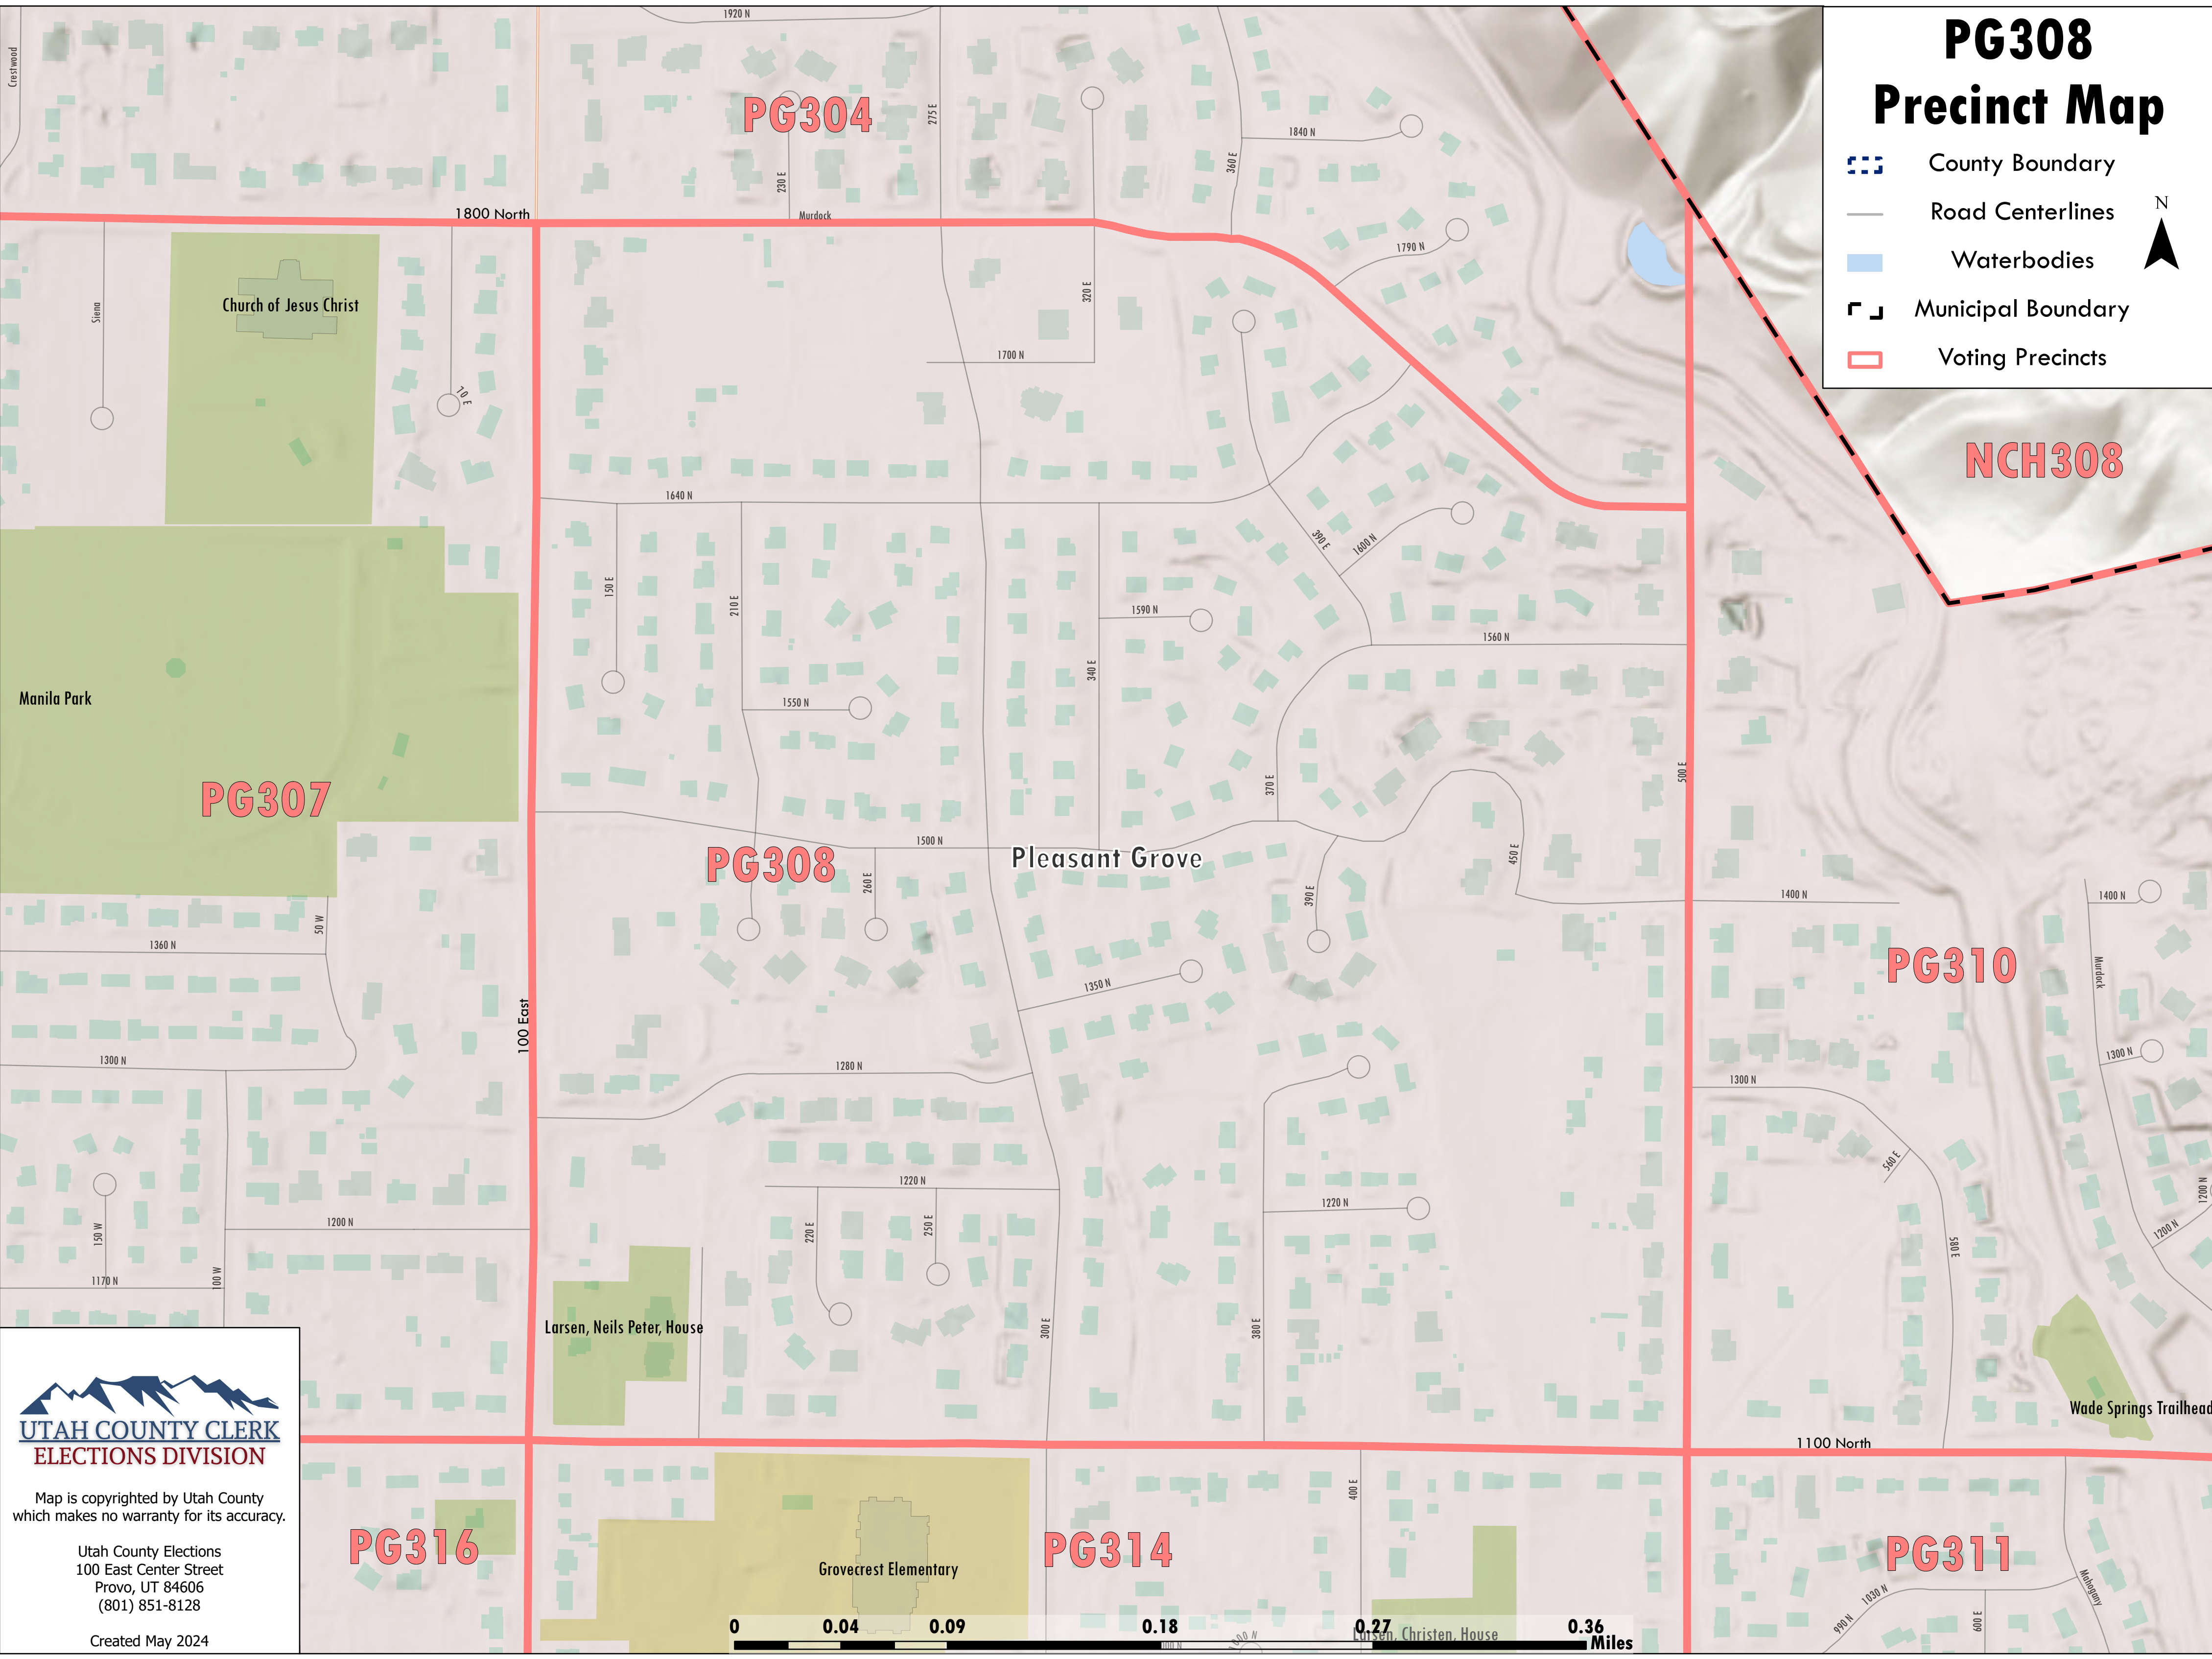

PG308 Precinct Map

-  County Boundary
-  Road Centerlines
-  Waterbodies
-  Municipal Boundary
-  Voting Precincts

UTAH COUNTY CLERK
ELECTIONS DIVISION

Map is copyrighted by Utah County
which makes no warranty for its accuracy.

Utah County Elections
100 East Center Street
Provo, UT 84606
(801) 851-8128

Created May 2024