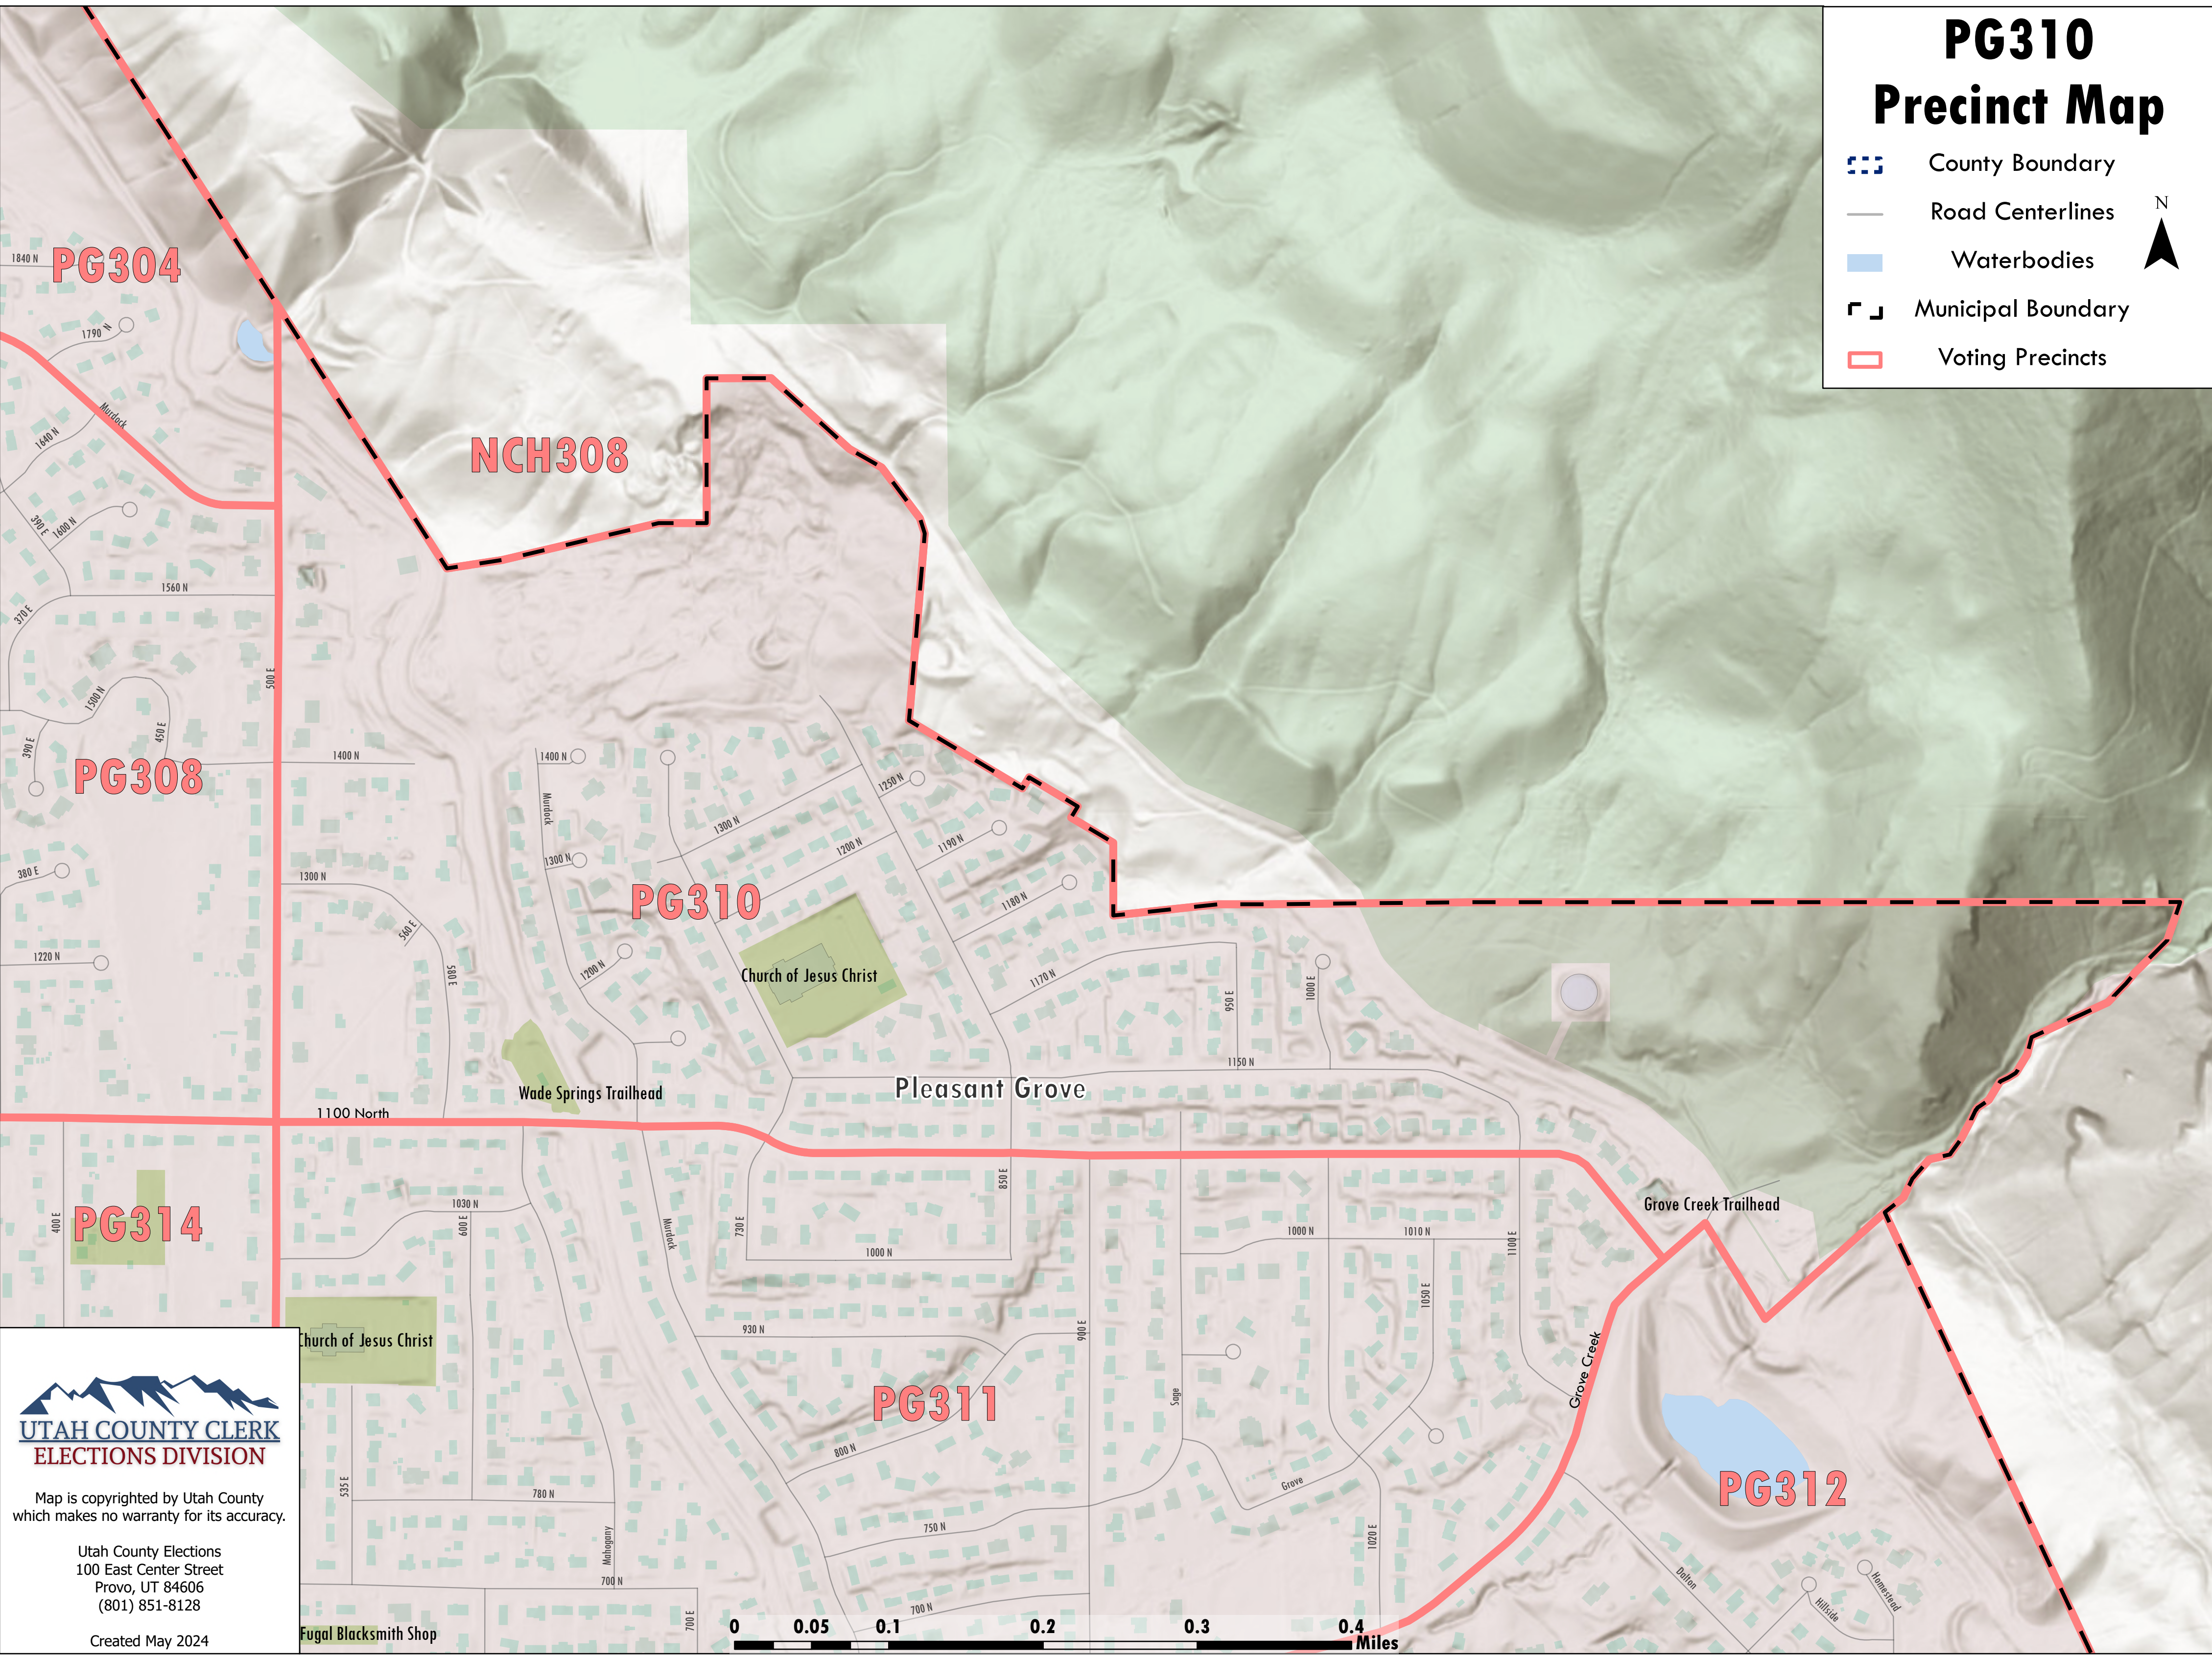

# PG310 Precinct Map

-  County Boundary
-  Road Centerlines
-  Waterbodies
-  Municipal Boundary
-  Voting Precincts

  
**UTAH COUNTY CLERK  
ELECTIONS DIVISION**

Map is copyrighted by Utah County  
which makes no warranty for its accuracy.

Utah County Elections  
100 East Center Street  
Provo, UT 84606  
(801) 851-8128

Created May 2024