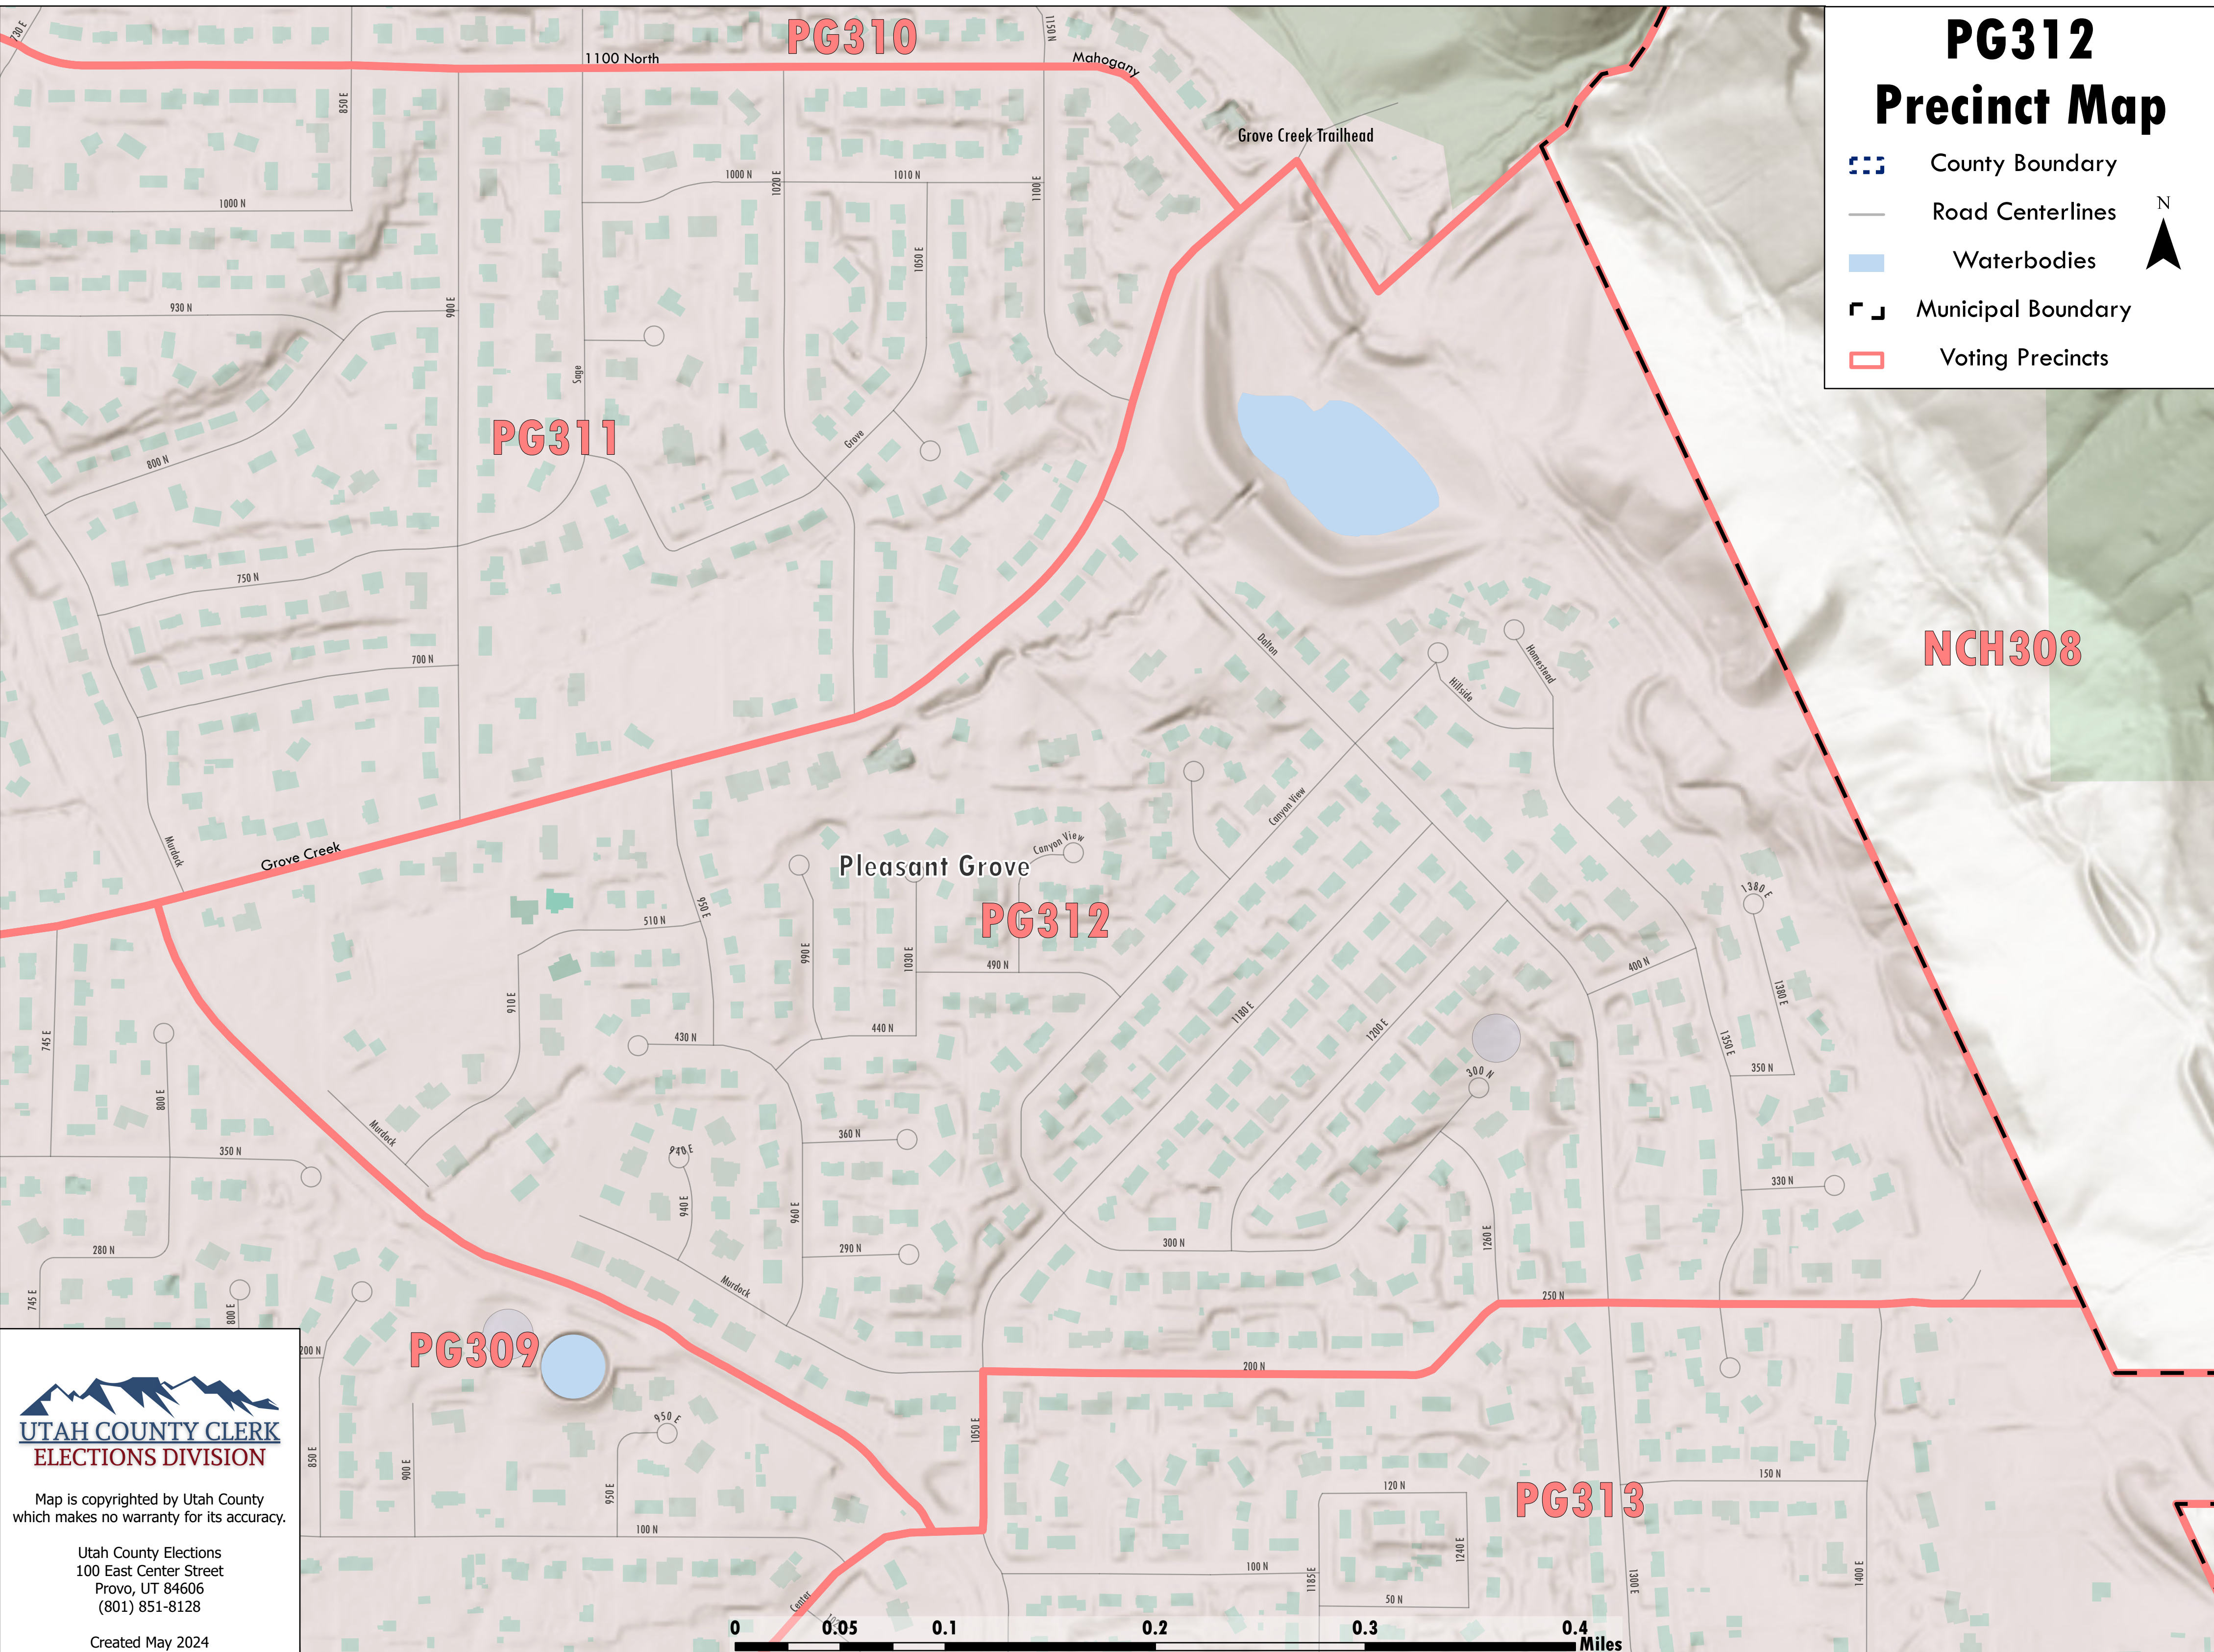

PG312 Precinct Map

-  County Boundary
-  Road Centerlines
-  Waterbodies
-  Municipal Boundary
-  Voting Precincts

Map is copyrighted by Utah County which makes no warranty for its accuracy.

Utah County Elections
100 East Center Street
Provo, UT 84606
(801) 851-8128

Created May 2024