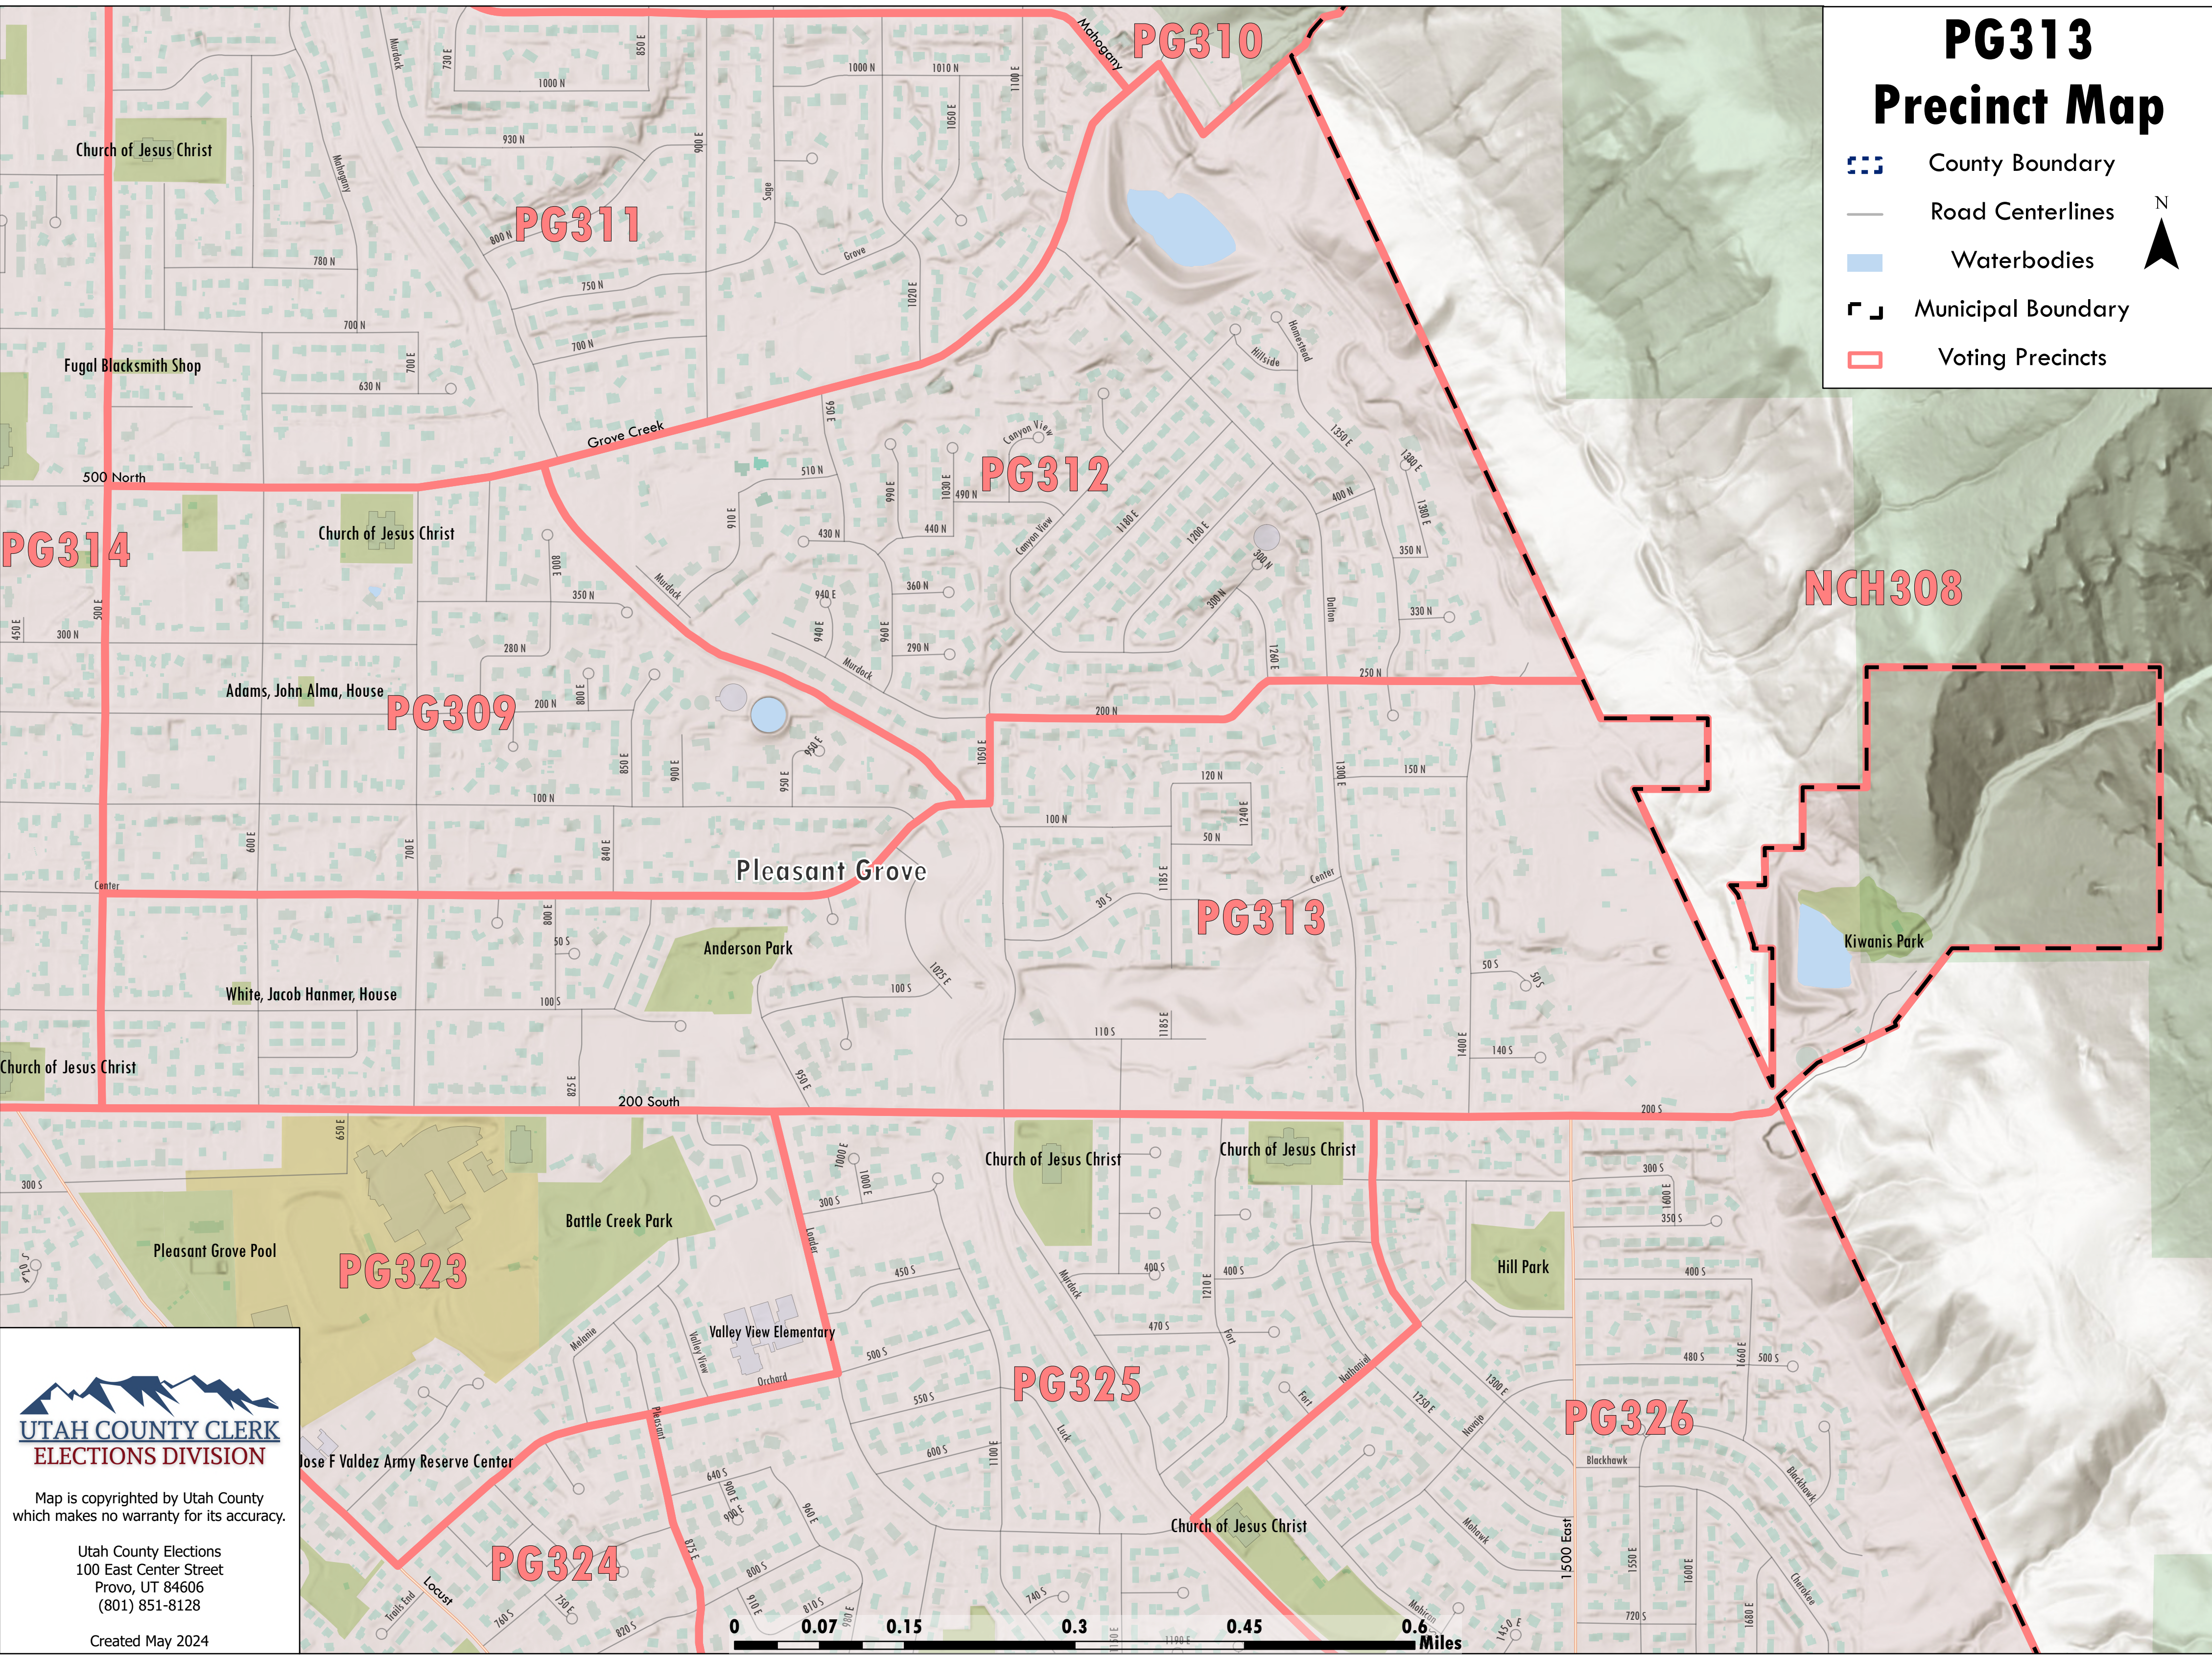

# PG313 Precinct Map

-  County Boundary
-  Road Centerlines
-  Waterbodies
-  Municipal Boundary
-  Voting Precincts

**UTAH COUNTY CLERK**  
**ELECTIONS DIVISION**

Map is copyrighted by Utah County  
which makes no warranty for its accuracy.

Utah County Elections  
100 East Center Street  
Provo, UT 84606  
(801) 851-8128

Created May 2024