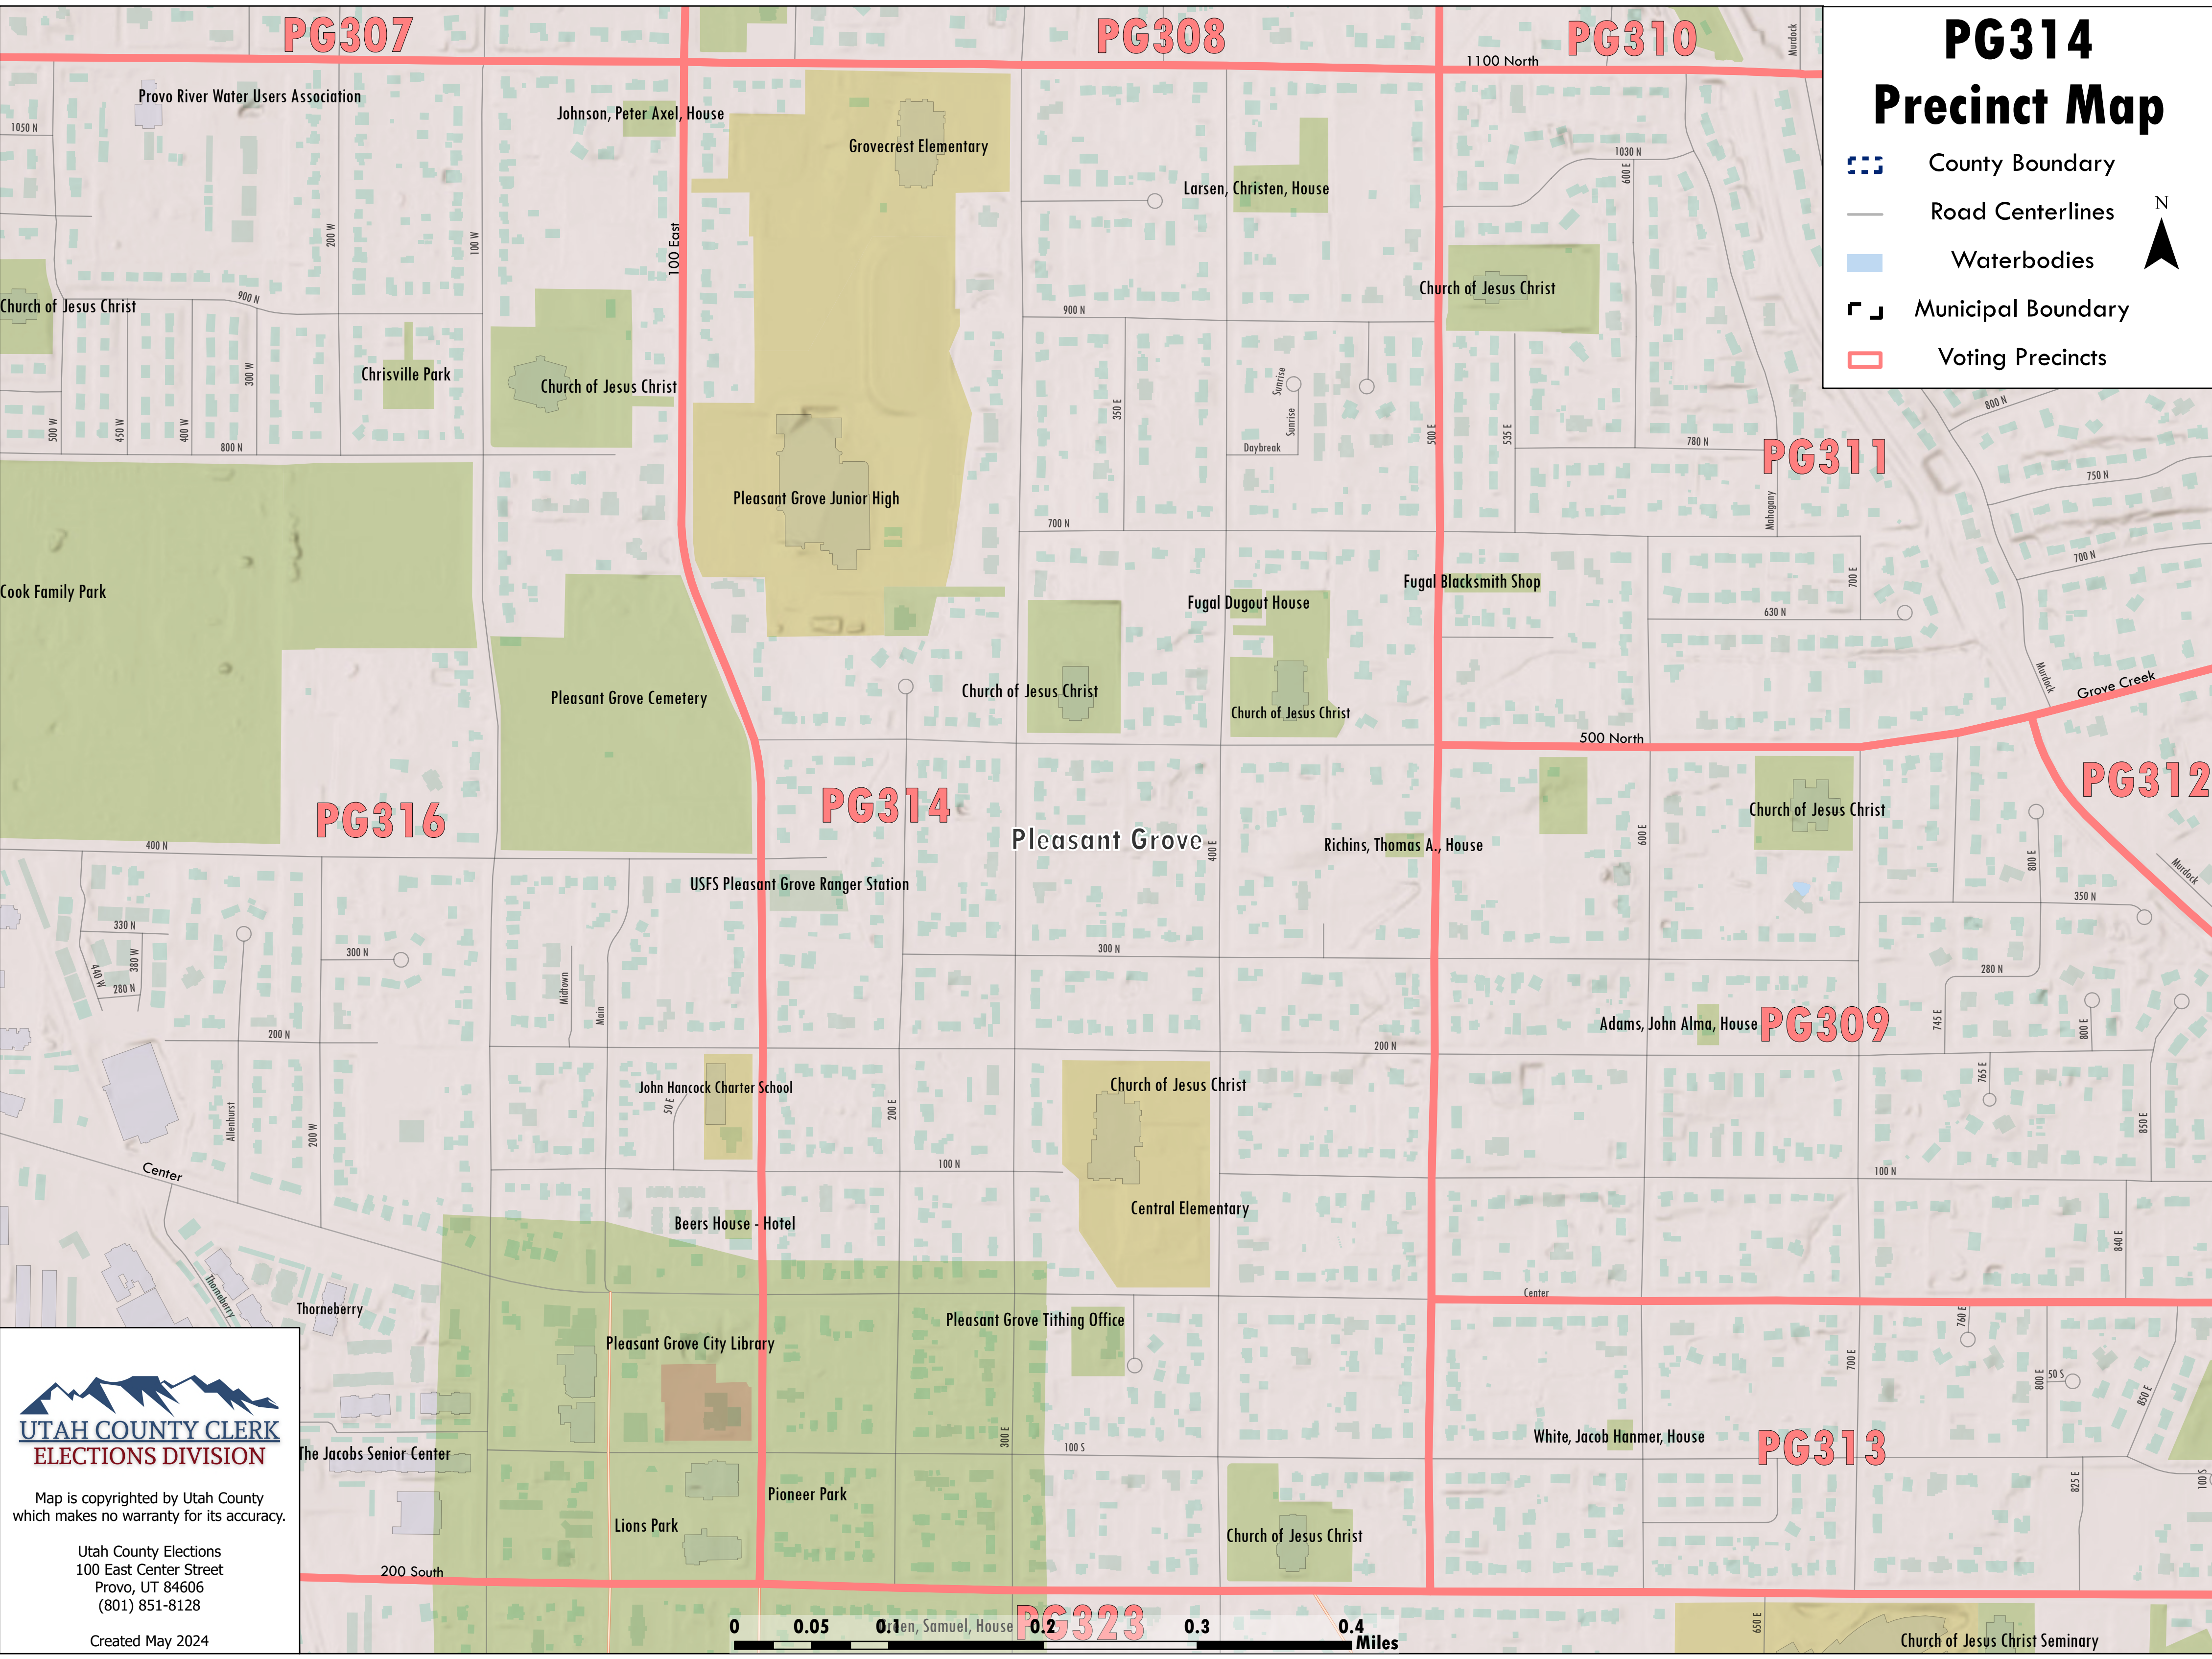

PG307

PG308

PG310

PG314

# Precinct Map

-  County Boundary
-  Road Centerlines
-  Waterbodies
-  Municipal Boundary
-  Voting Precincts

UTAH COUNTY CLERK  
ELECTIONS DIVISION

Map is copyrighted by Utah County  
which makes no warranty for its accuracy.