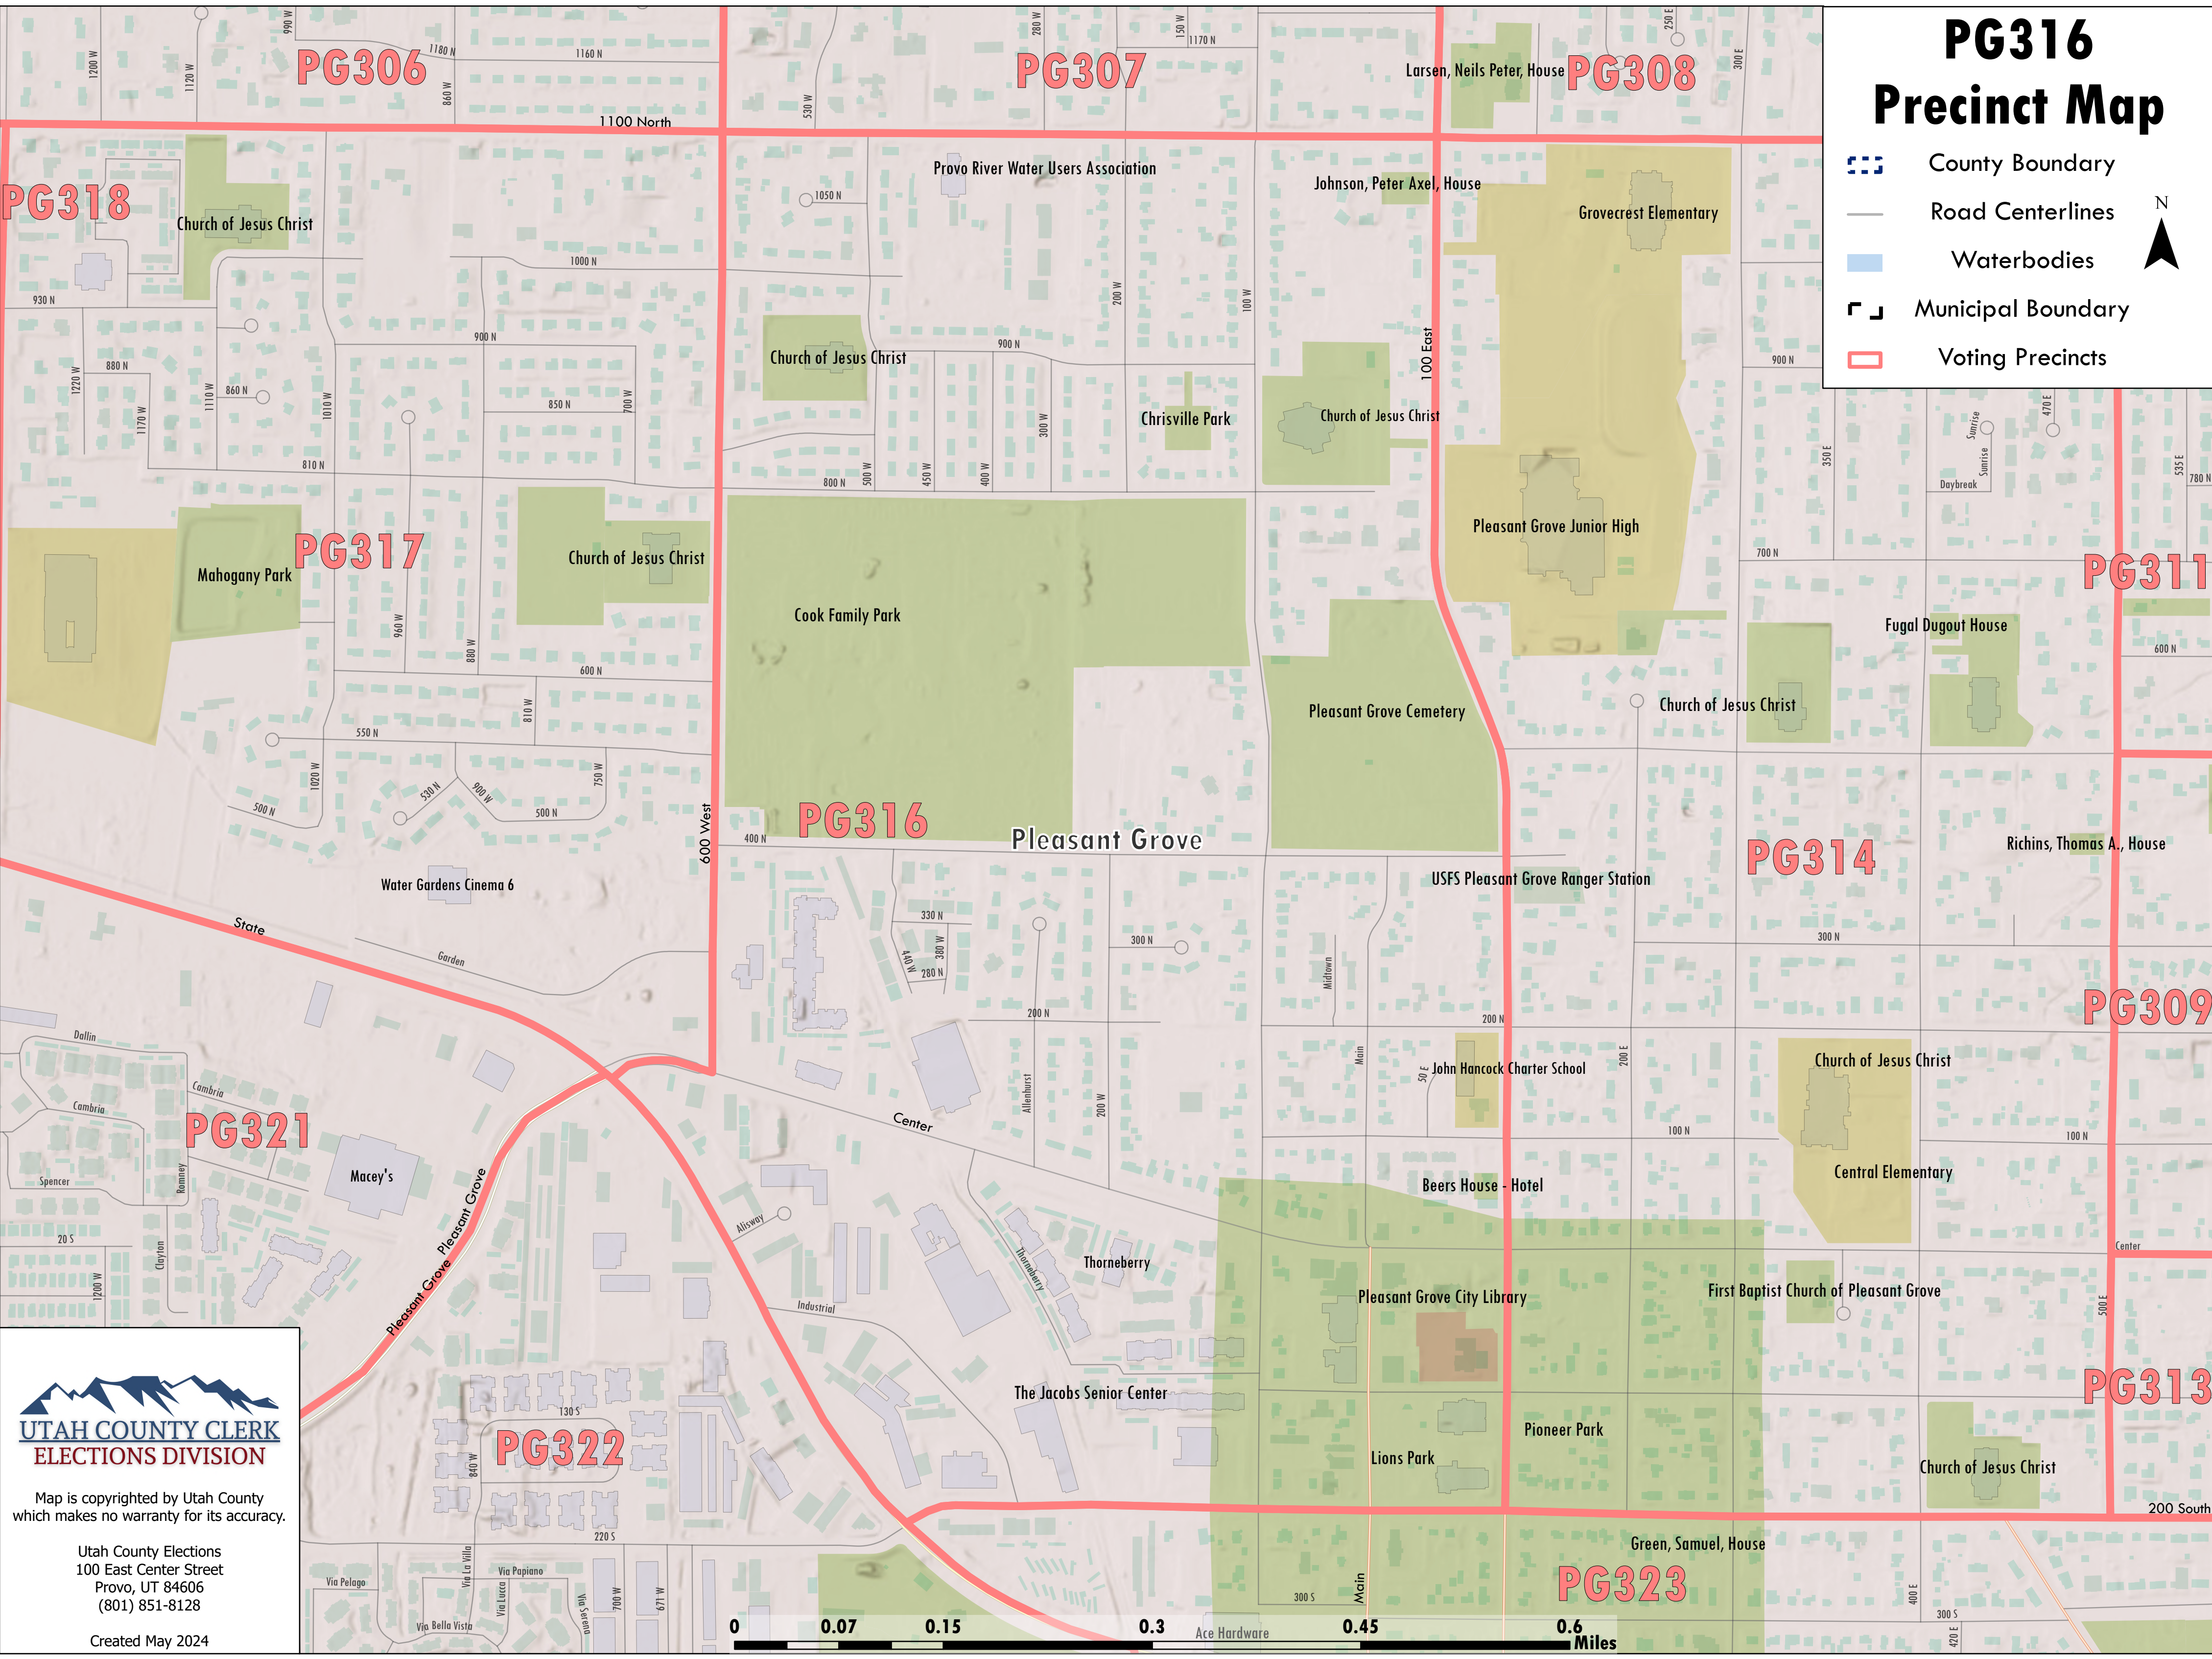

PG316 Precinct Map

-  County Boundary
-  Road Centerlines
-  Waterbodies
-  Municipal Boundary
-  Voting Precincts

**UTAH COUNTY CLERK
ELECTIONS DIVISION**

Map is copyrighted by Utah County
which makes no warranty for its accuracy.

Utah County Elections
100 East Center Street
Provo, UT 84606
(801) 851-8128

Created May 2024