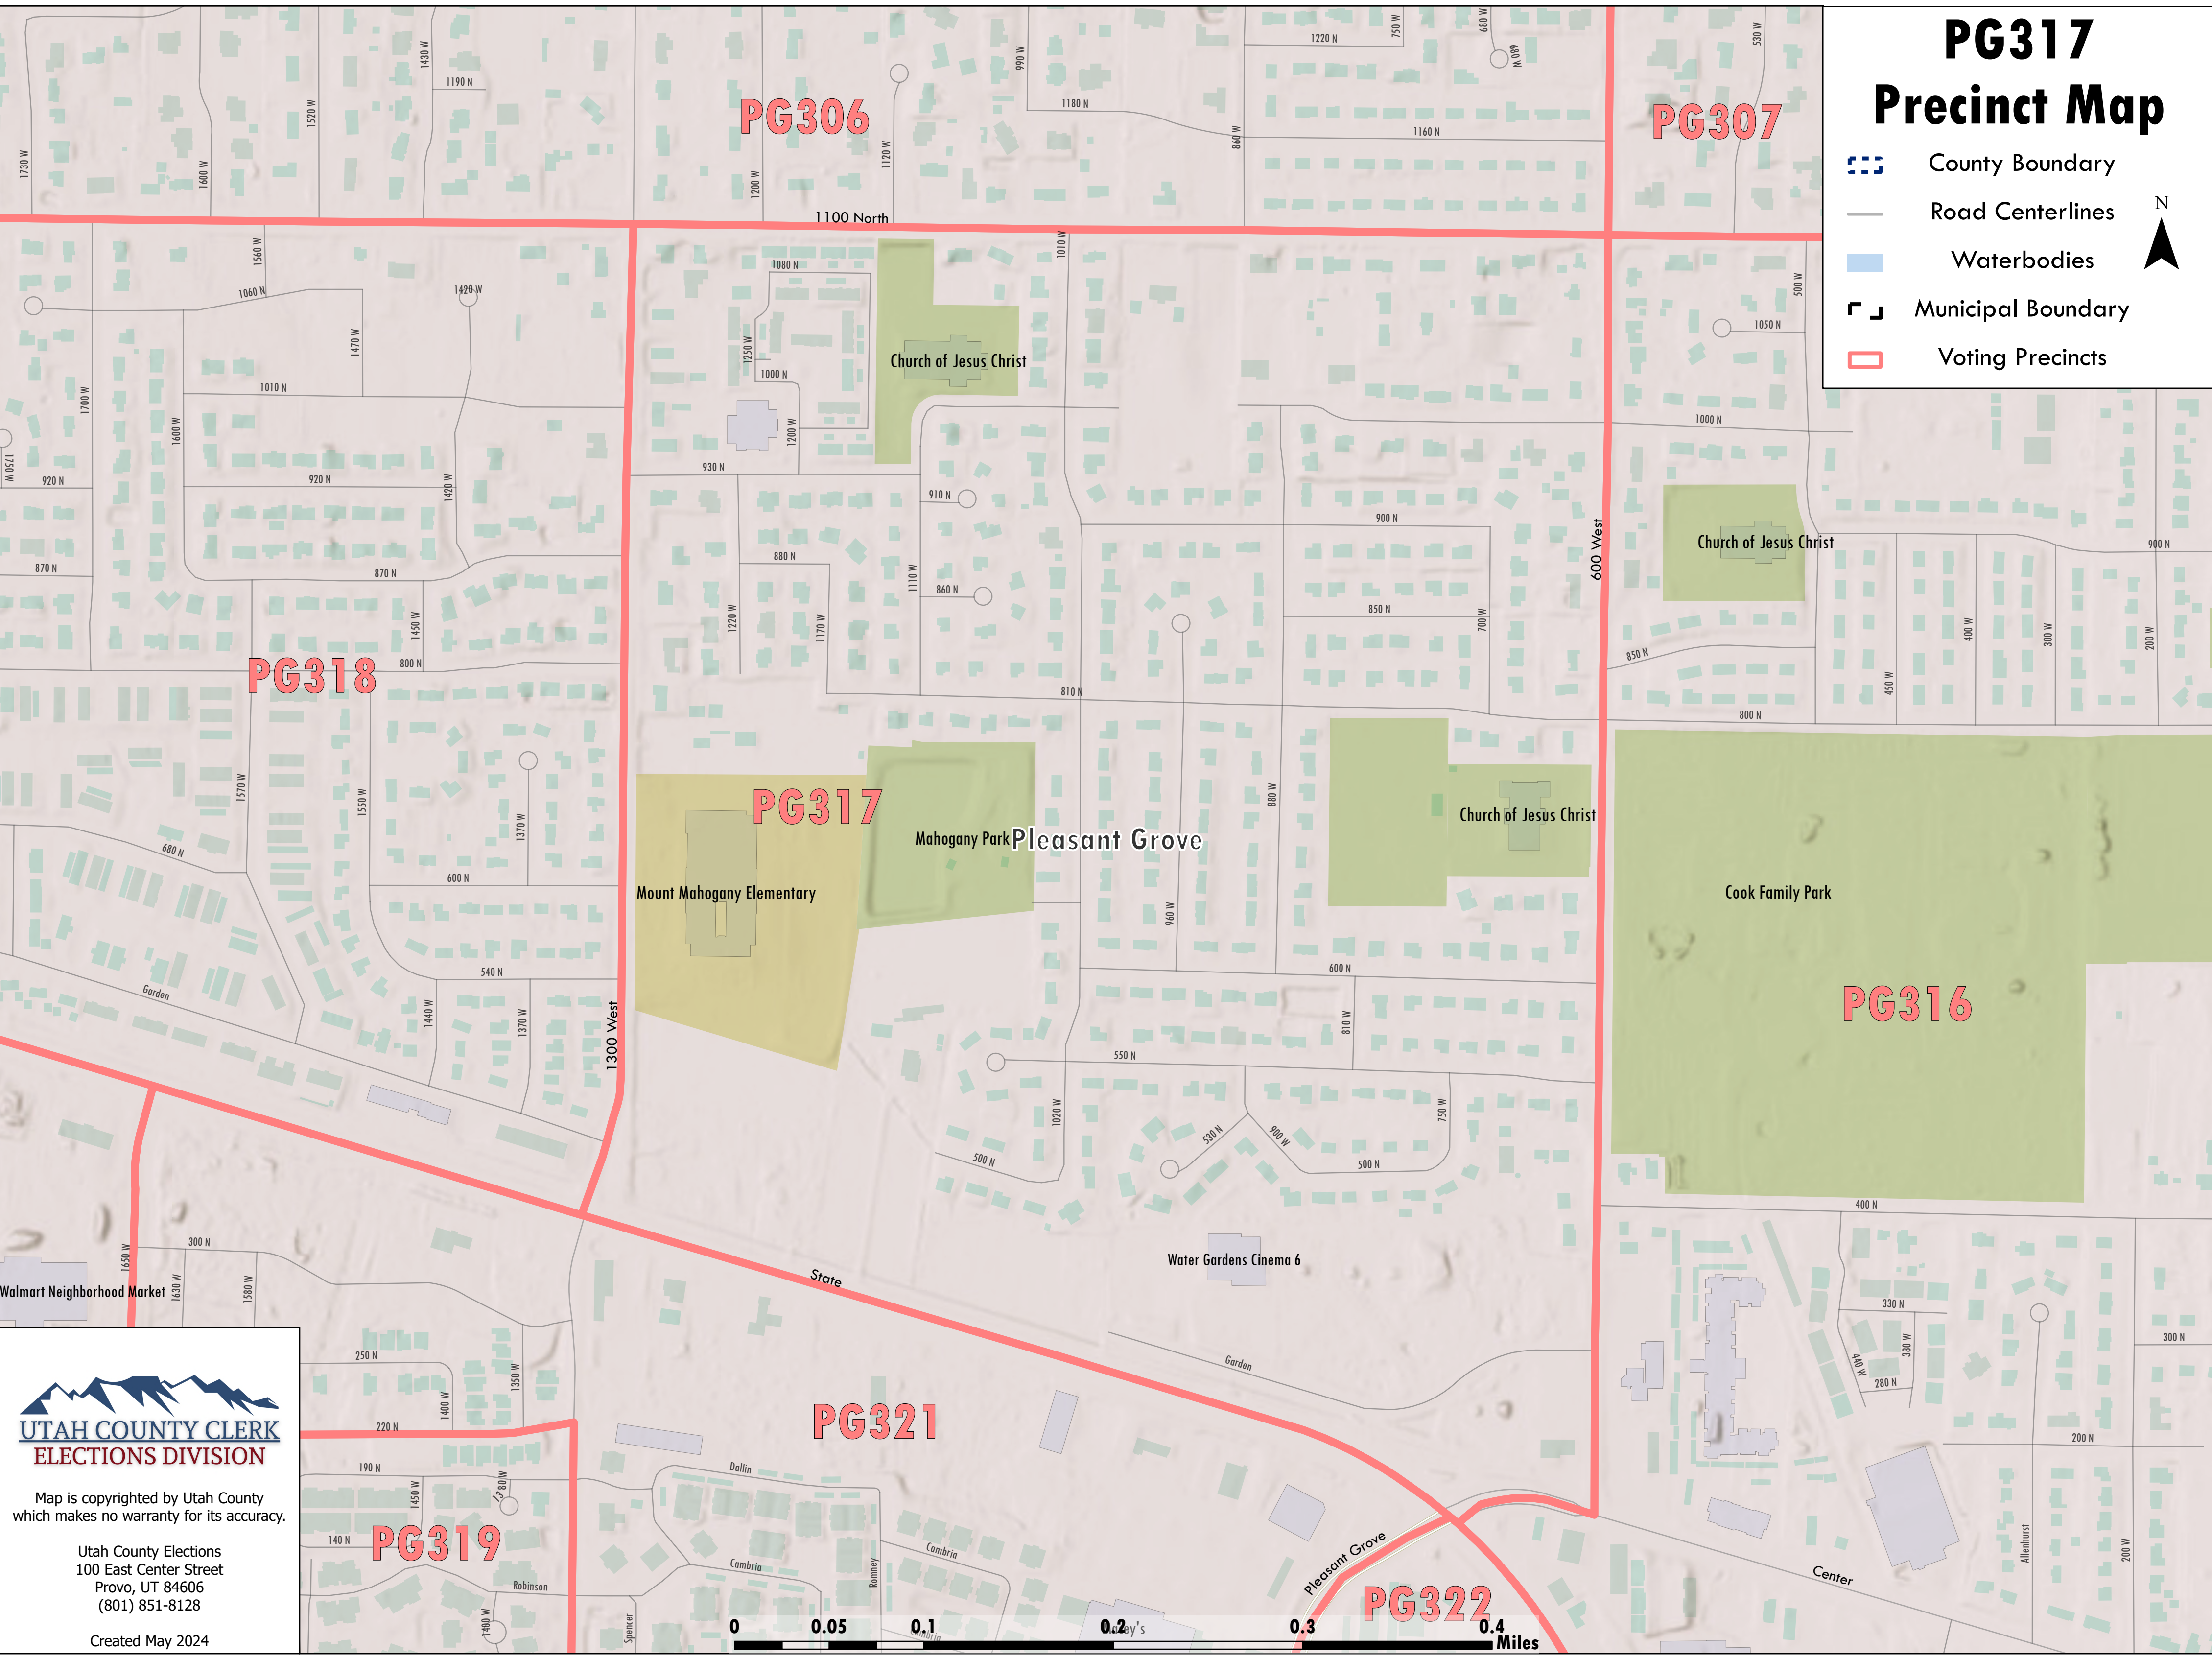

PG317 Precinct Map

-  County Boundary
-  Road Centerlines
-  Waterbodies
-  Municipal Boundary
-  Voting Precincts

UTAH COUNTY CLERK
ELECTIONS DIVISION

Map is copyrighted by Utah County
which makes no warranty for its accuracy.