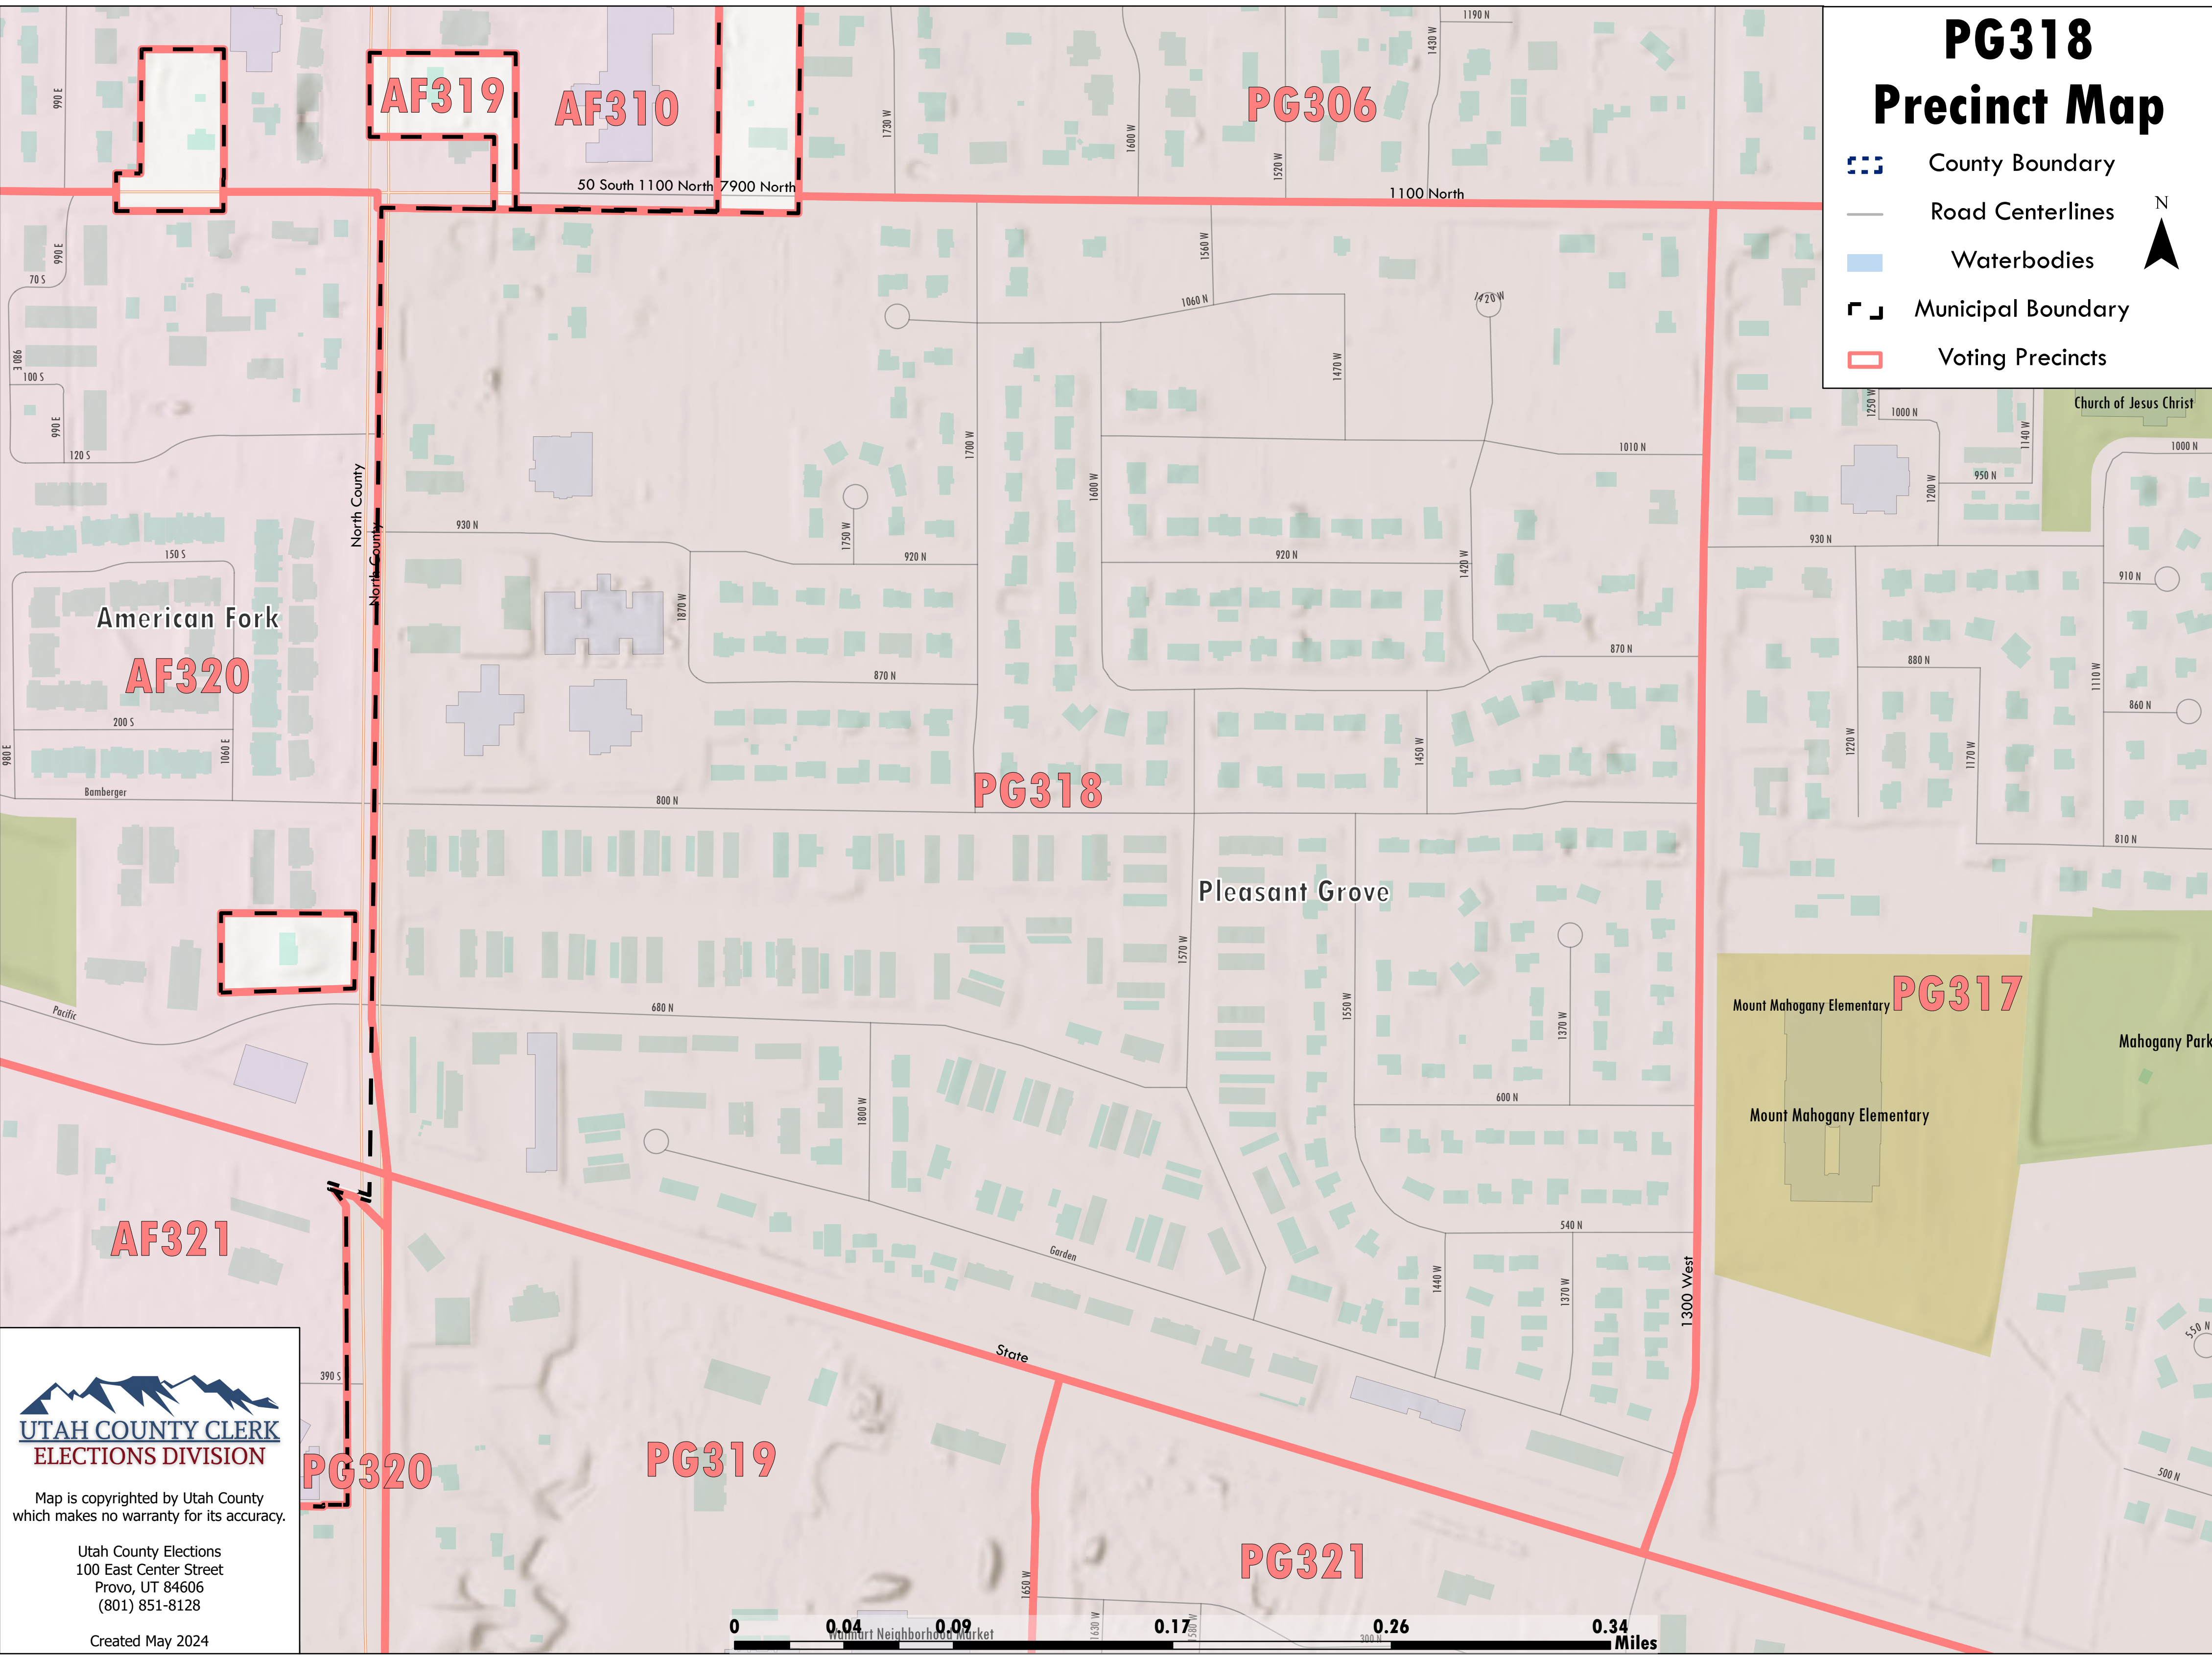

PG318 Precinct Map

-  County Boundary
-  Road Centerlines
-  Waterbodies
-  Municipal Boundary
-  Voting Precincts

**UTAH COUNTY CLERK
ELECTIONS DIVISION**

Map is copyrighted by Utah County
which makes no warranty for its accuracy.

Utah County Elections
100 East Center Street
Provo, UT 84606
(801) 851-8128

Created May 2024