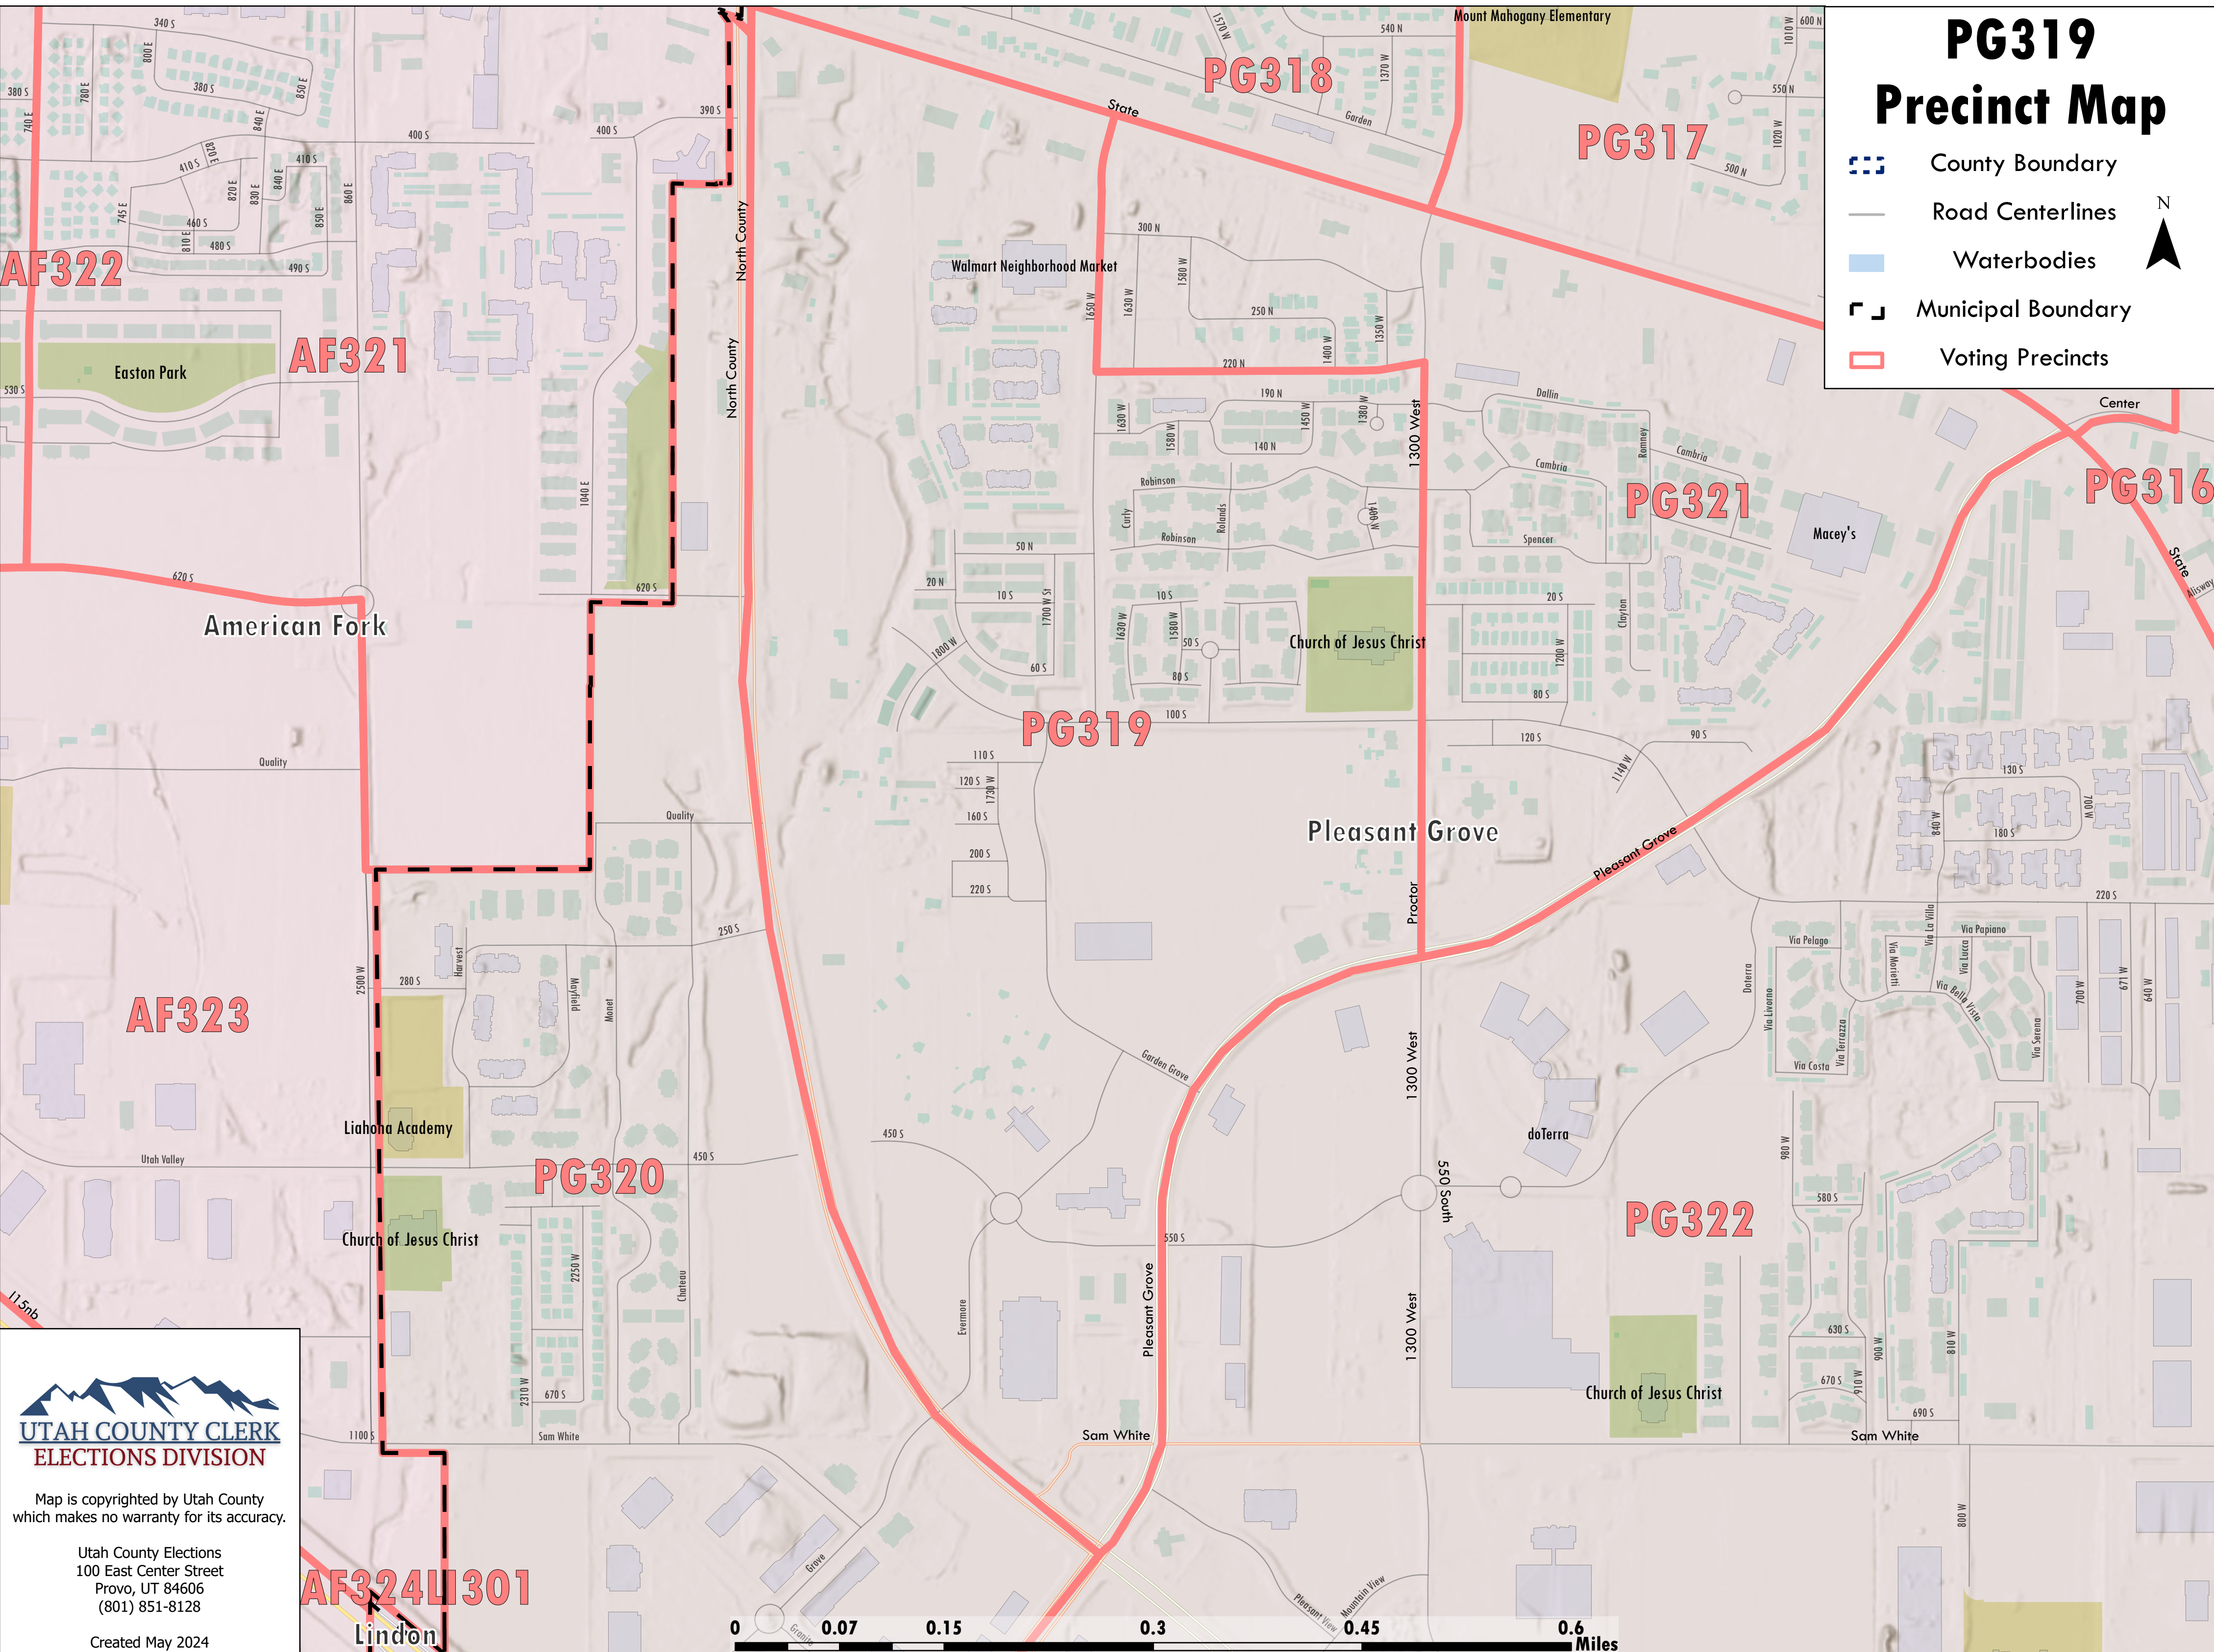

# PG319 Precinct Map

-  County Boundary
-  Road Centerlines
-  Waterbodies
-  Municipal Boundary
-  Voting Precincts

Map is copyrighted by Utah County which makes no warranty for its accuracy.

Utah County Elections  
100 East Center Street  
Provo, UT 84606  
(801) 851-8128

Created May 2024