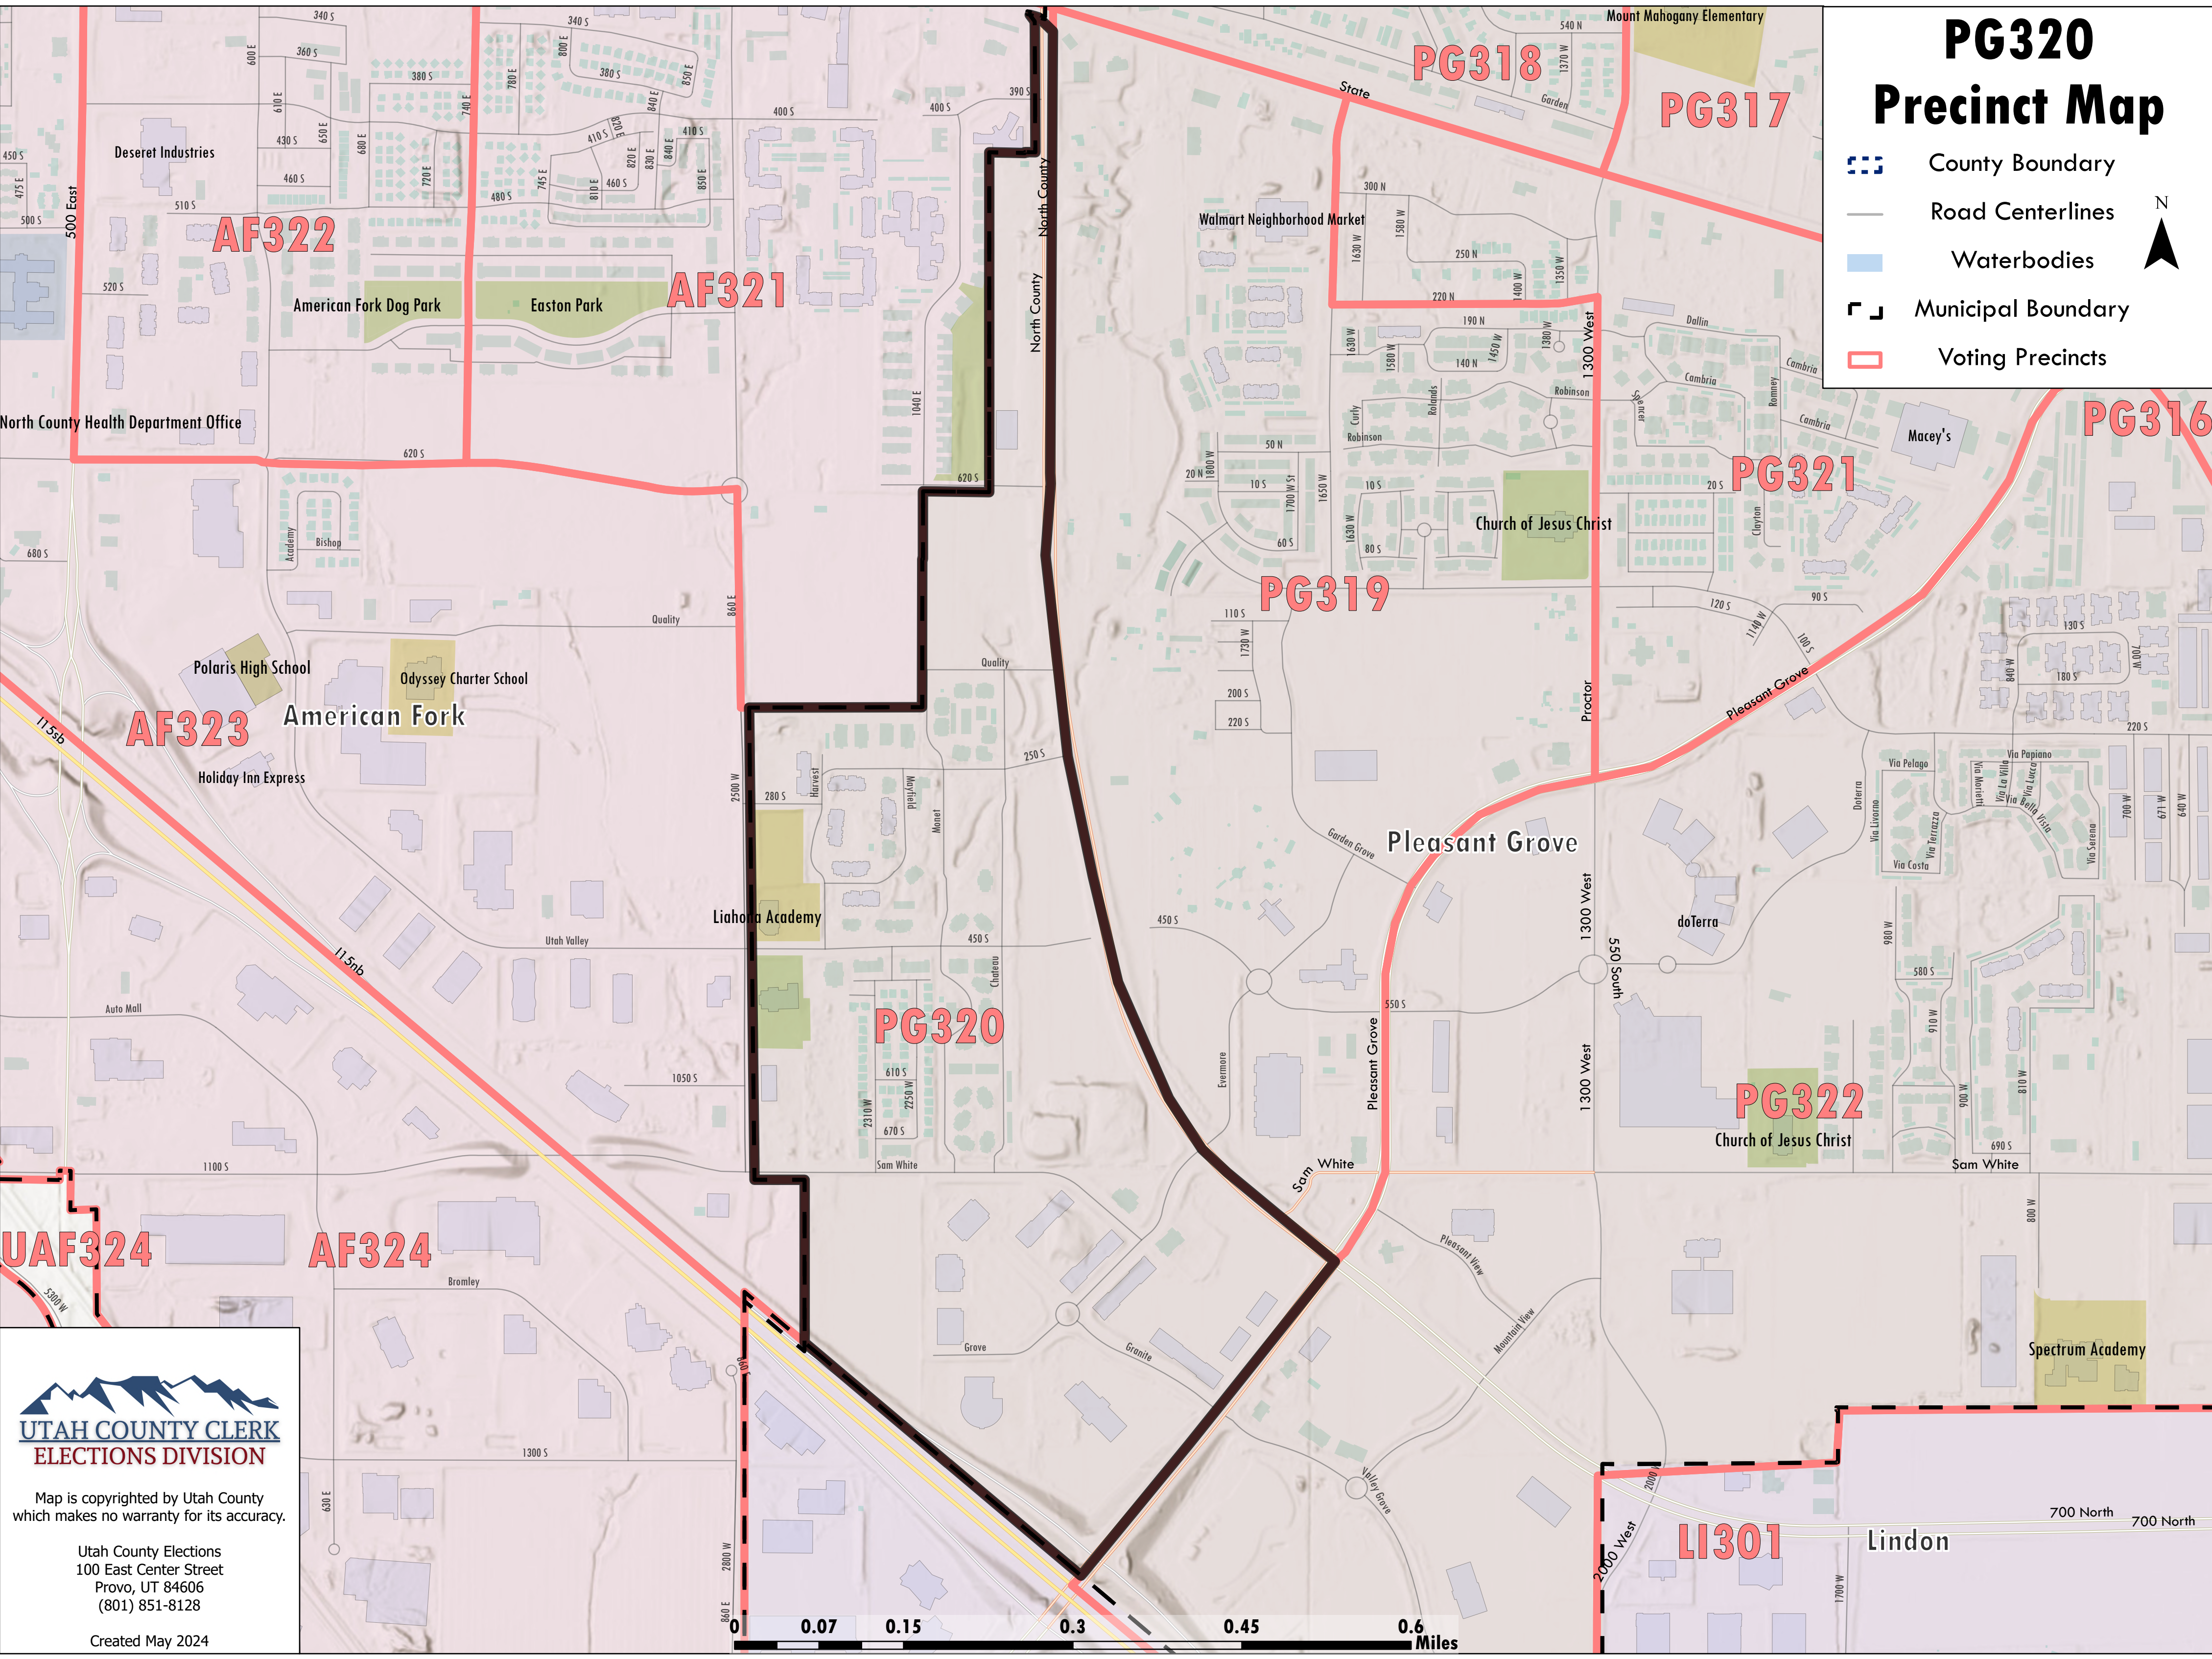

PG320 Precinct Map

-  County Boundary
-  Road Centerlines
-  Waterbodies
-  Municipal Boundary
-  Voting Precincts

Map is copyrighted by Utah County which makes no warranty for its accuracy.

Utah County Elections
100 East Center Street
Provo, UT 84606
(801) 851-8128

Created May 2024