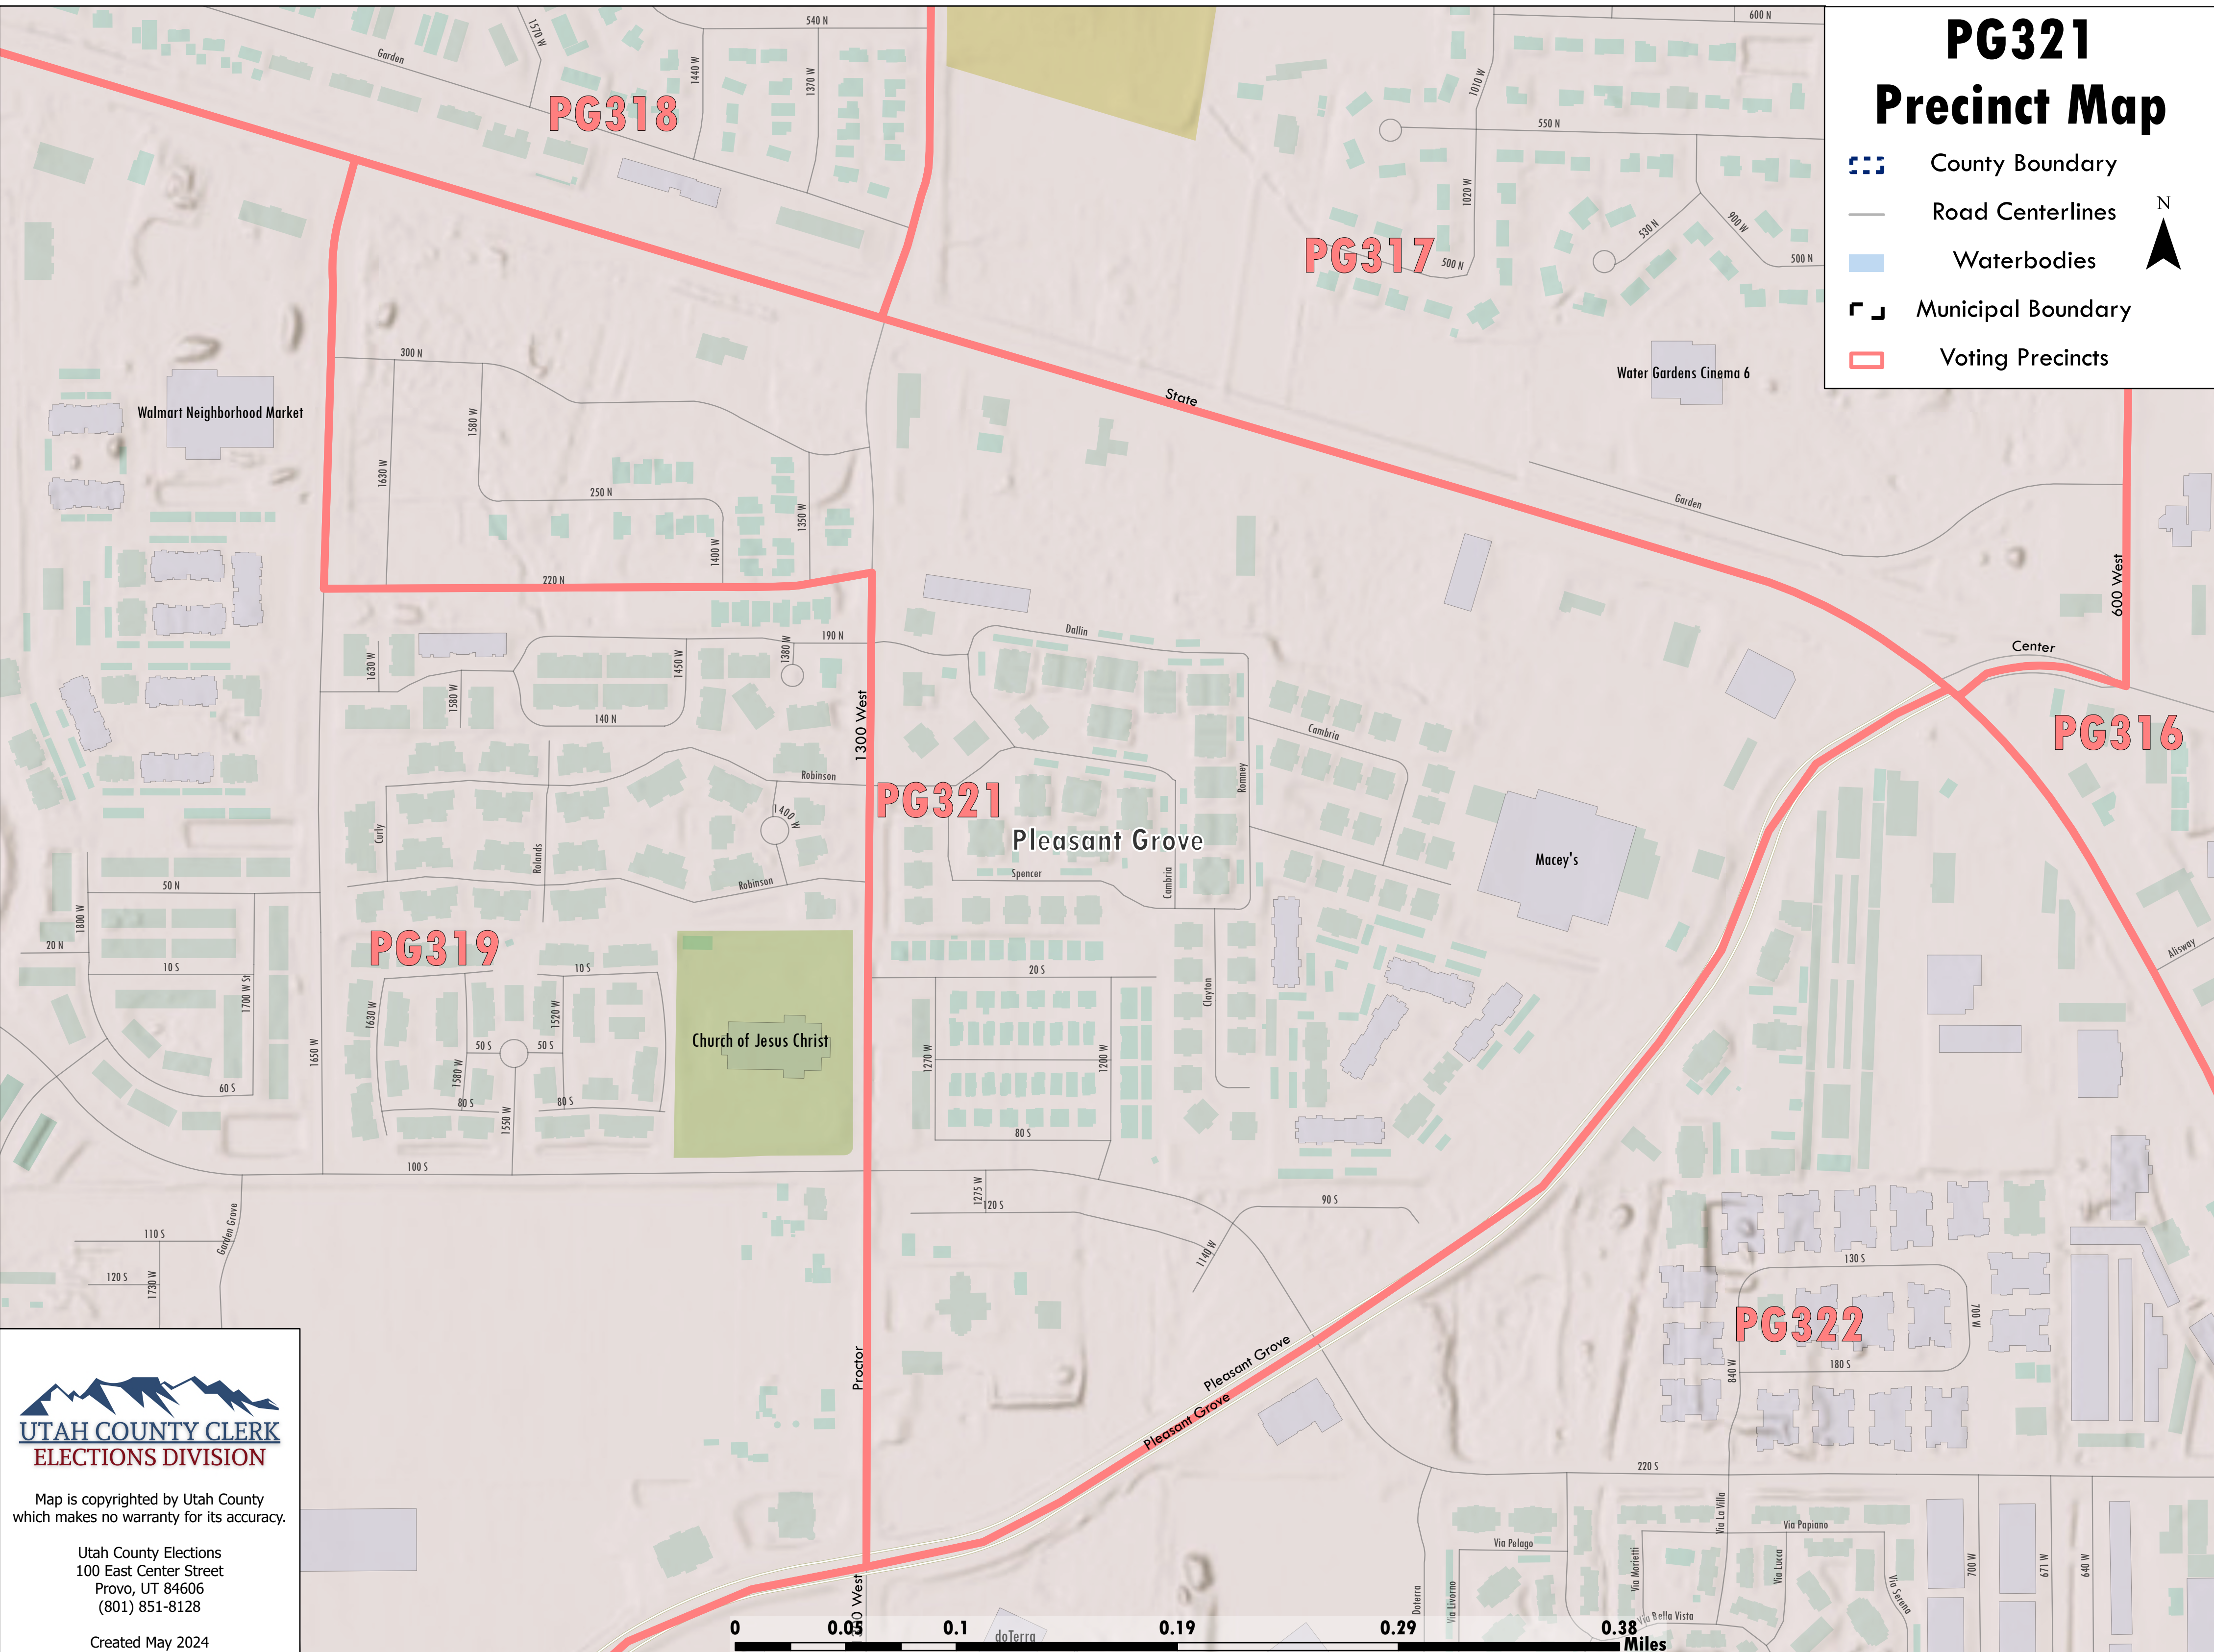

PG321 Precinct Map

-  County Boundary
-  Road Centerlines
-  Waterbodies
-  Municipal Boundary
-  Voting Precincts

UTAH COUNTY CLERK
ELECTIONS DIVISION

Map is copyrighted by Utah County
which makes no warranty for its accuracy.

Utah County Elections
100 East Center Street
Provo, UT 84606
(801) 851-8128

Created May 2024