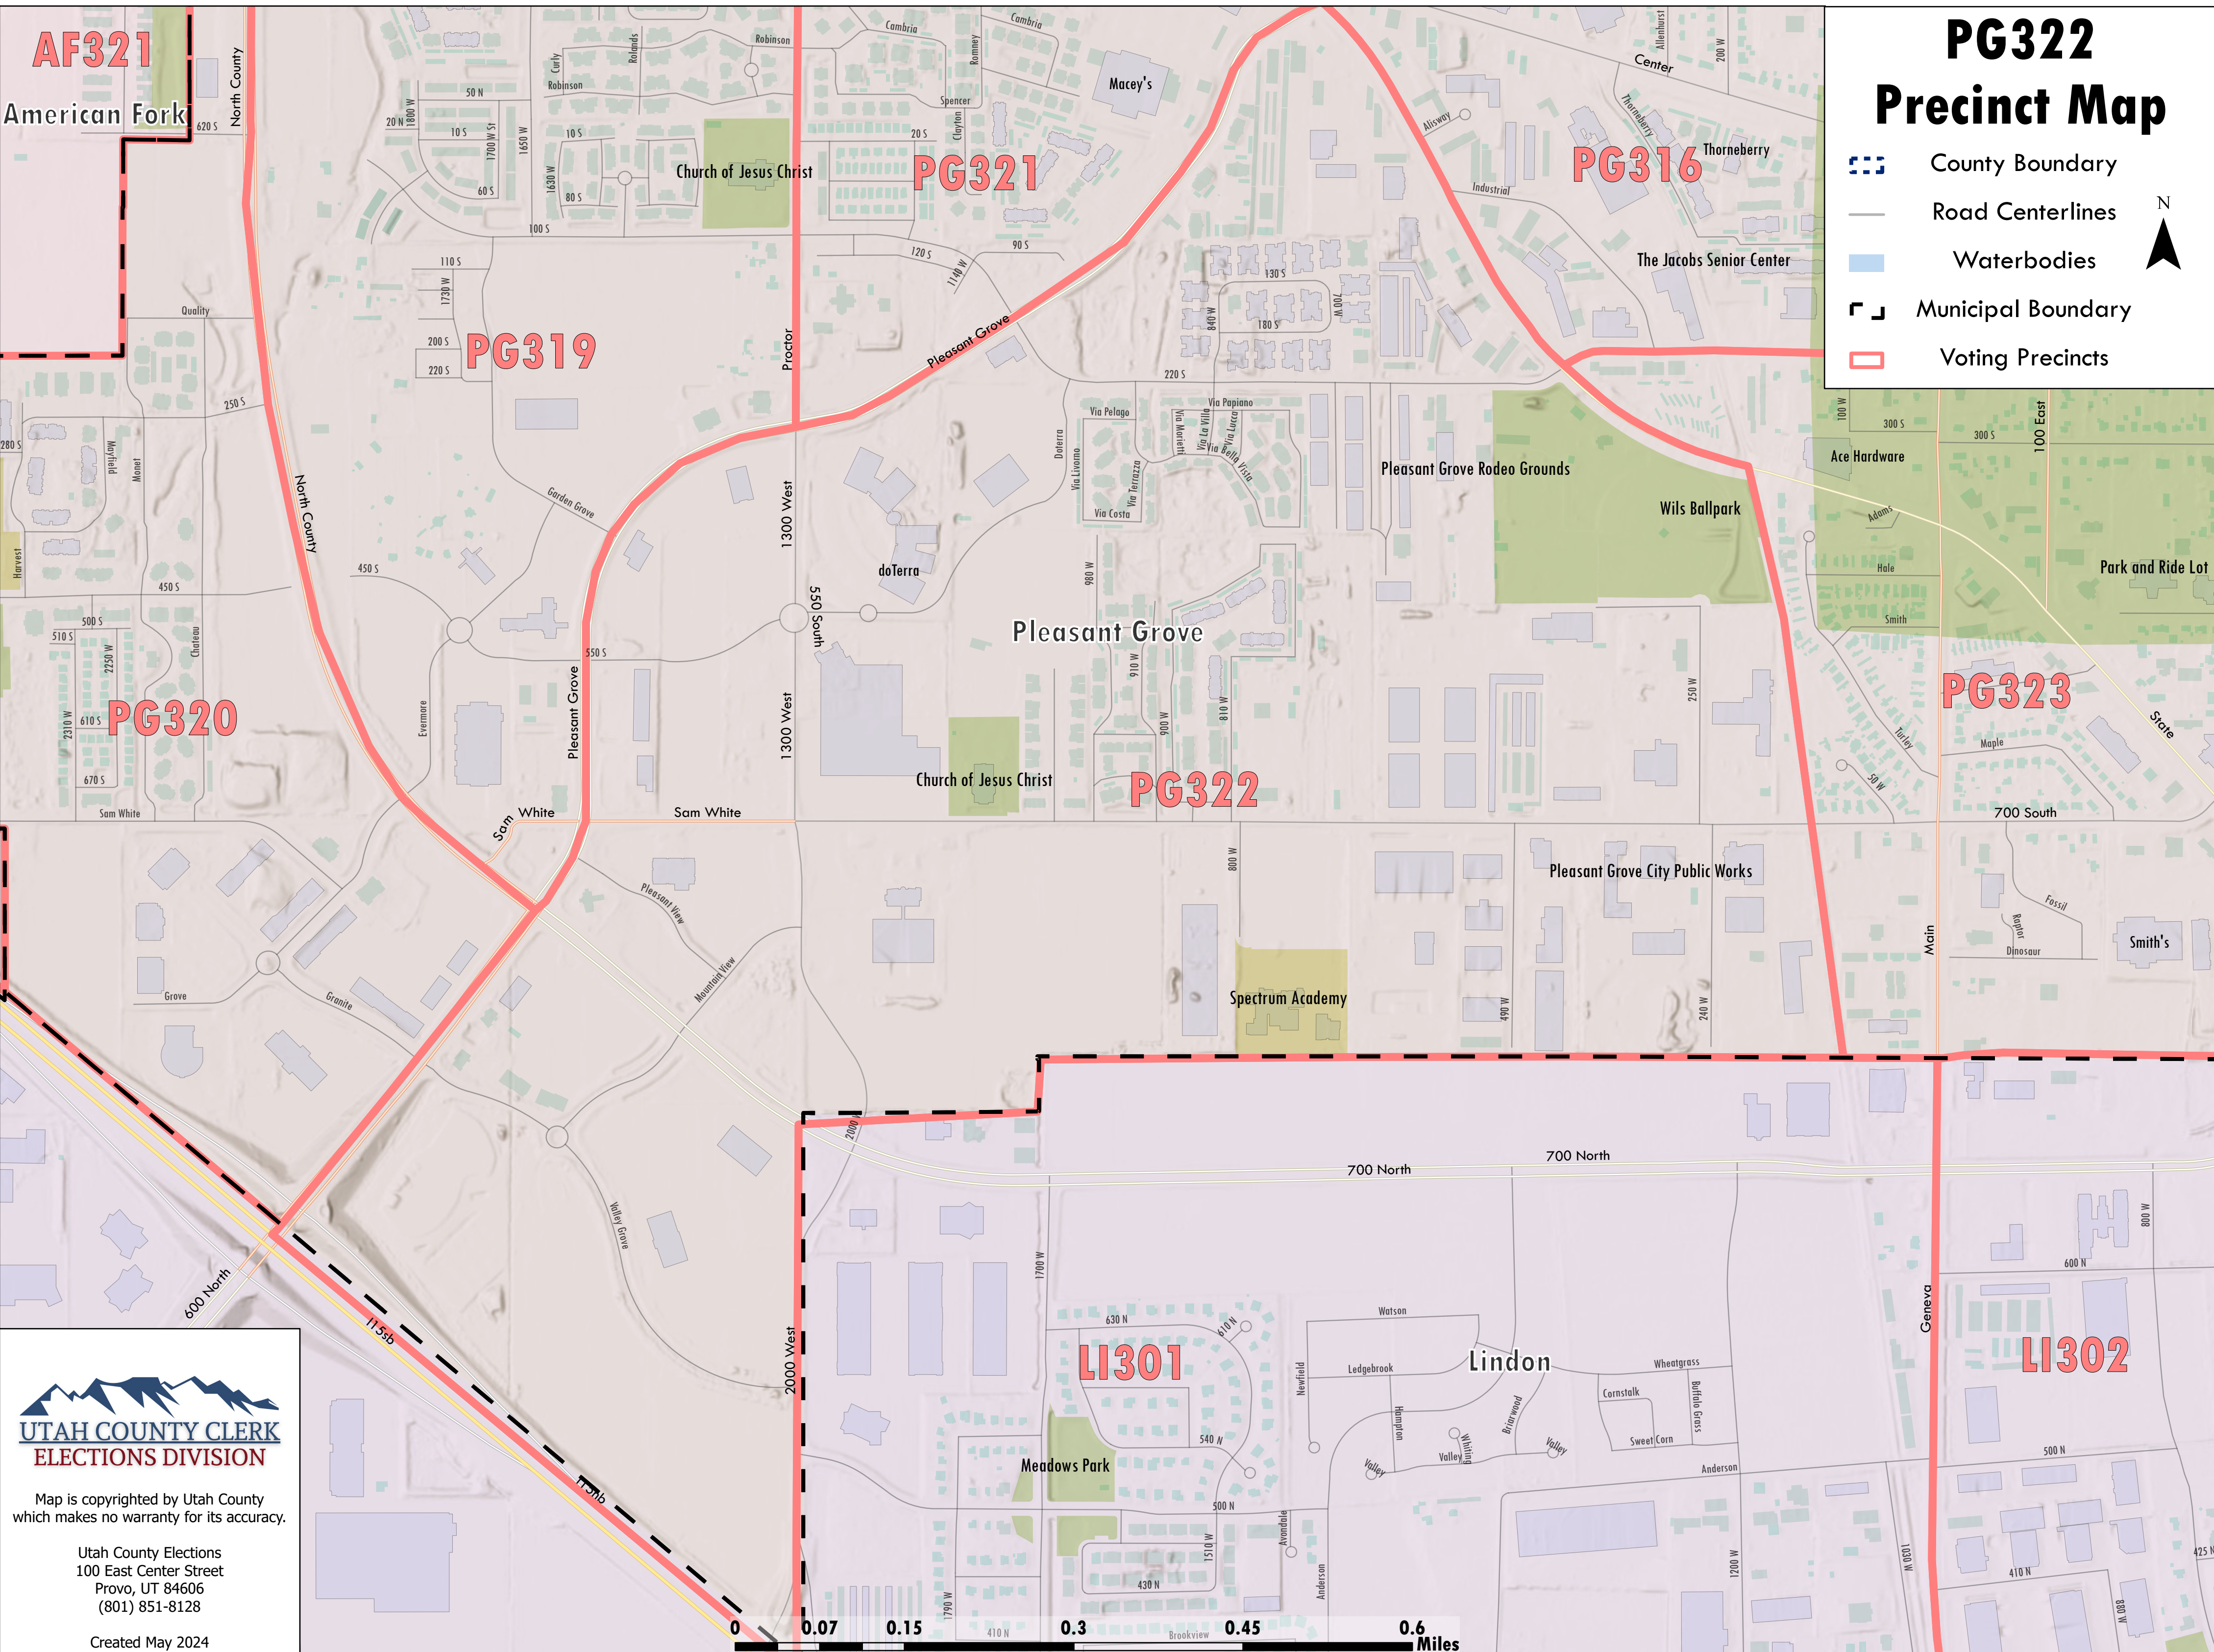

PG322 Precinct Map

-  County Boundary
-  Road Centerlines
-  Waterbodies
-  Municipal Boundary
-  Voting Precincts

Map is copyrighted by Utah County which makes no warranty for its accuracy.

Utah County Elections
100 East Center Street
Provo, UT 84606
(801) 851-8128