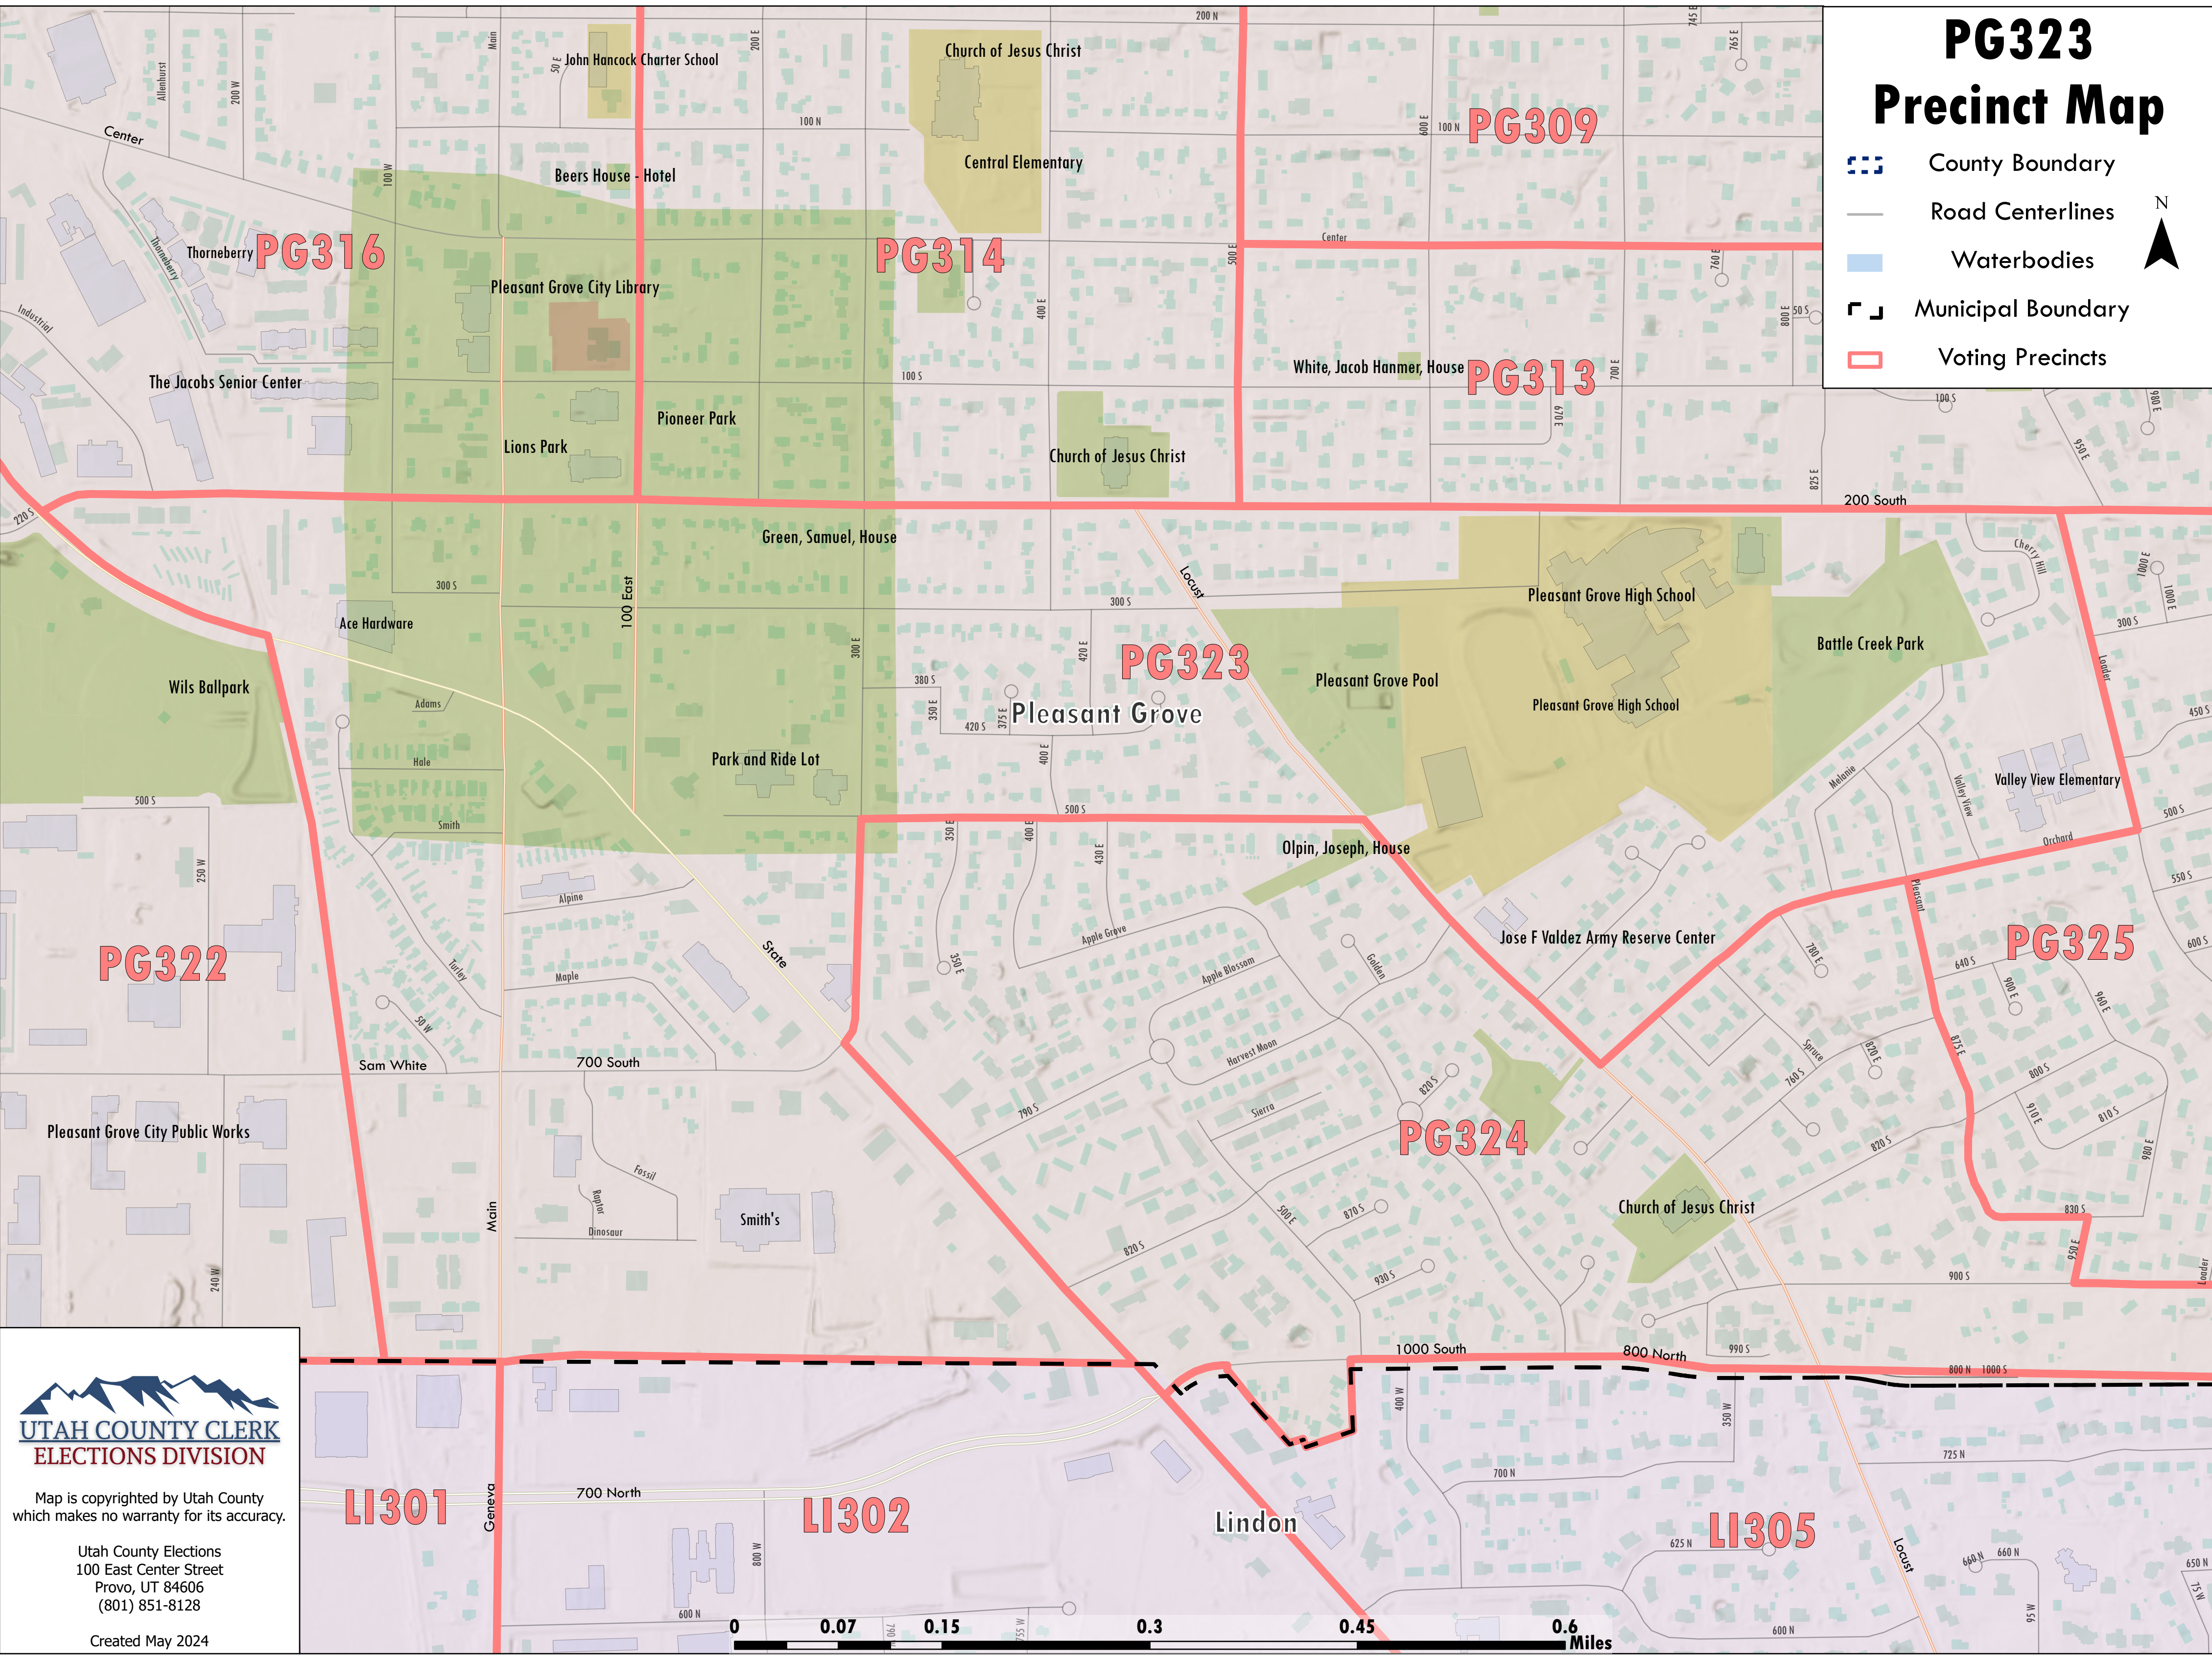

# PG323 Precinct Map

-  County Boundary
-  Road Centerlines
-  Waterbodies
-  Municipal Boundary
-  Voting Precincts

Map is copyrighted by Utah County which makes no warranty for its accuracy.

Utah County Elections  
100 East Center Street  
Provo, UT 84606  
(801) 851-8128