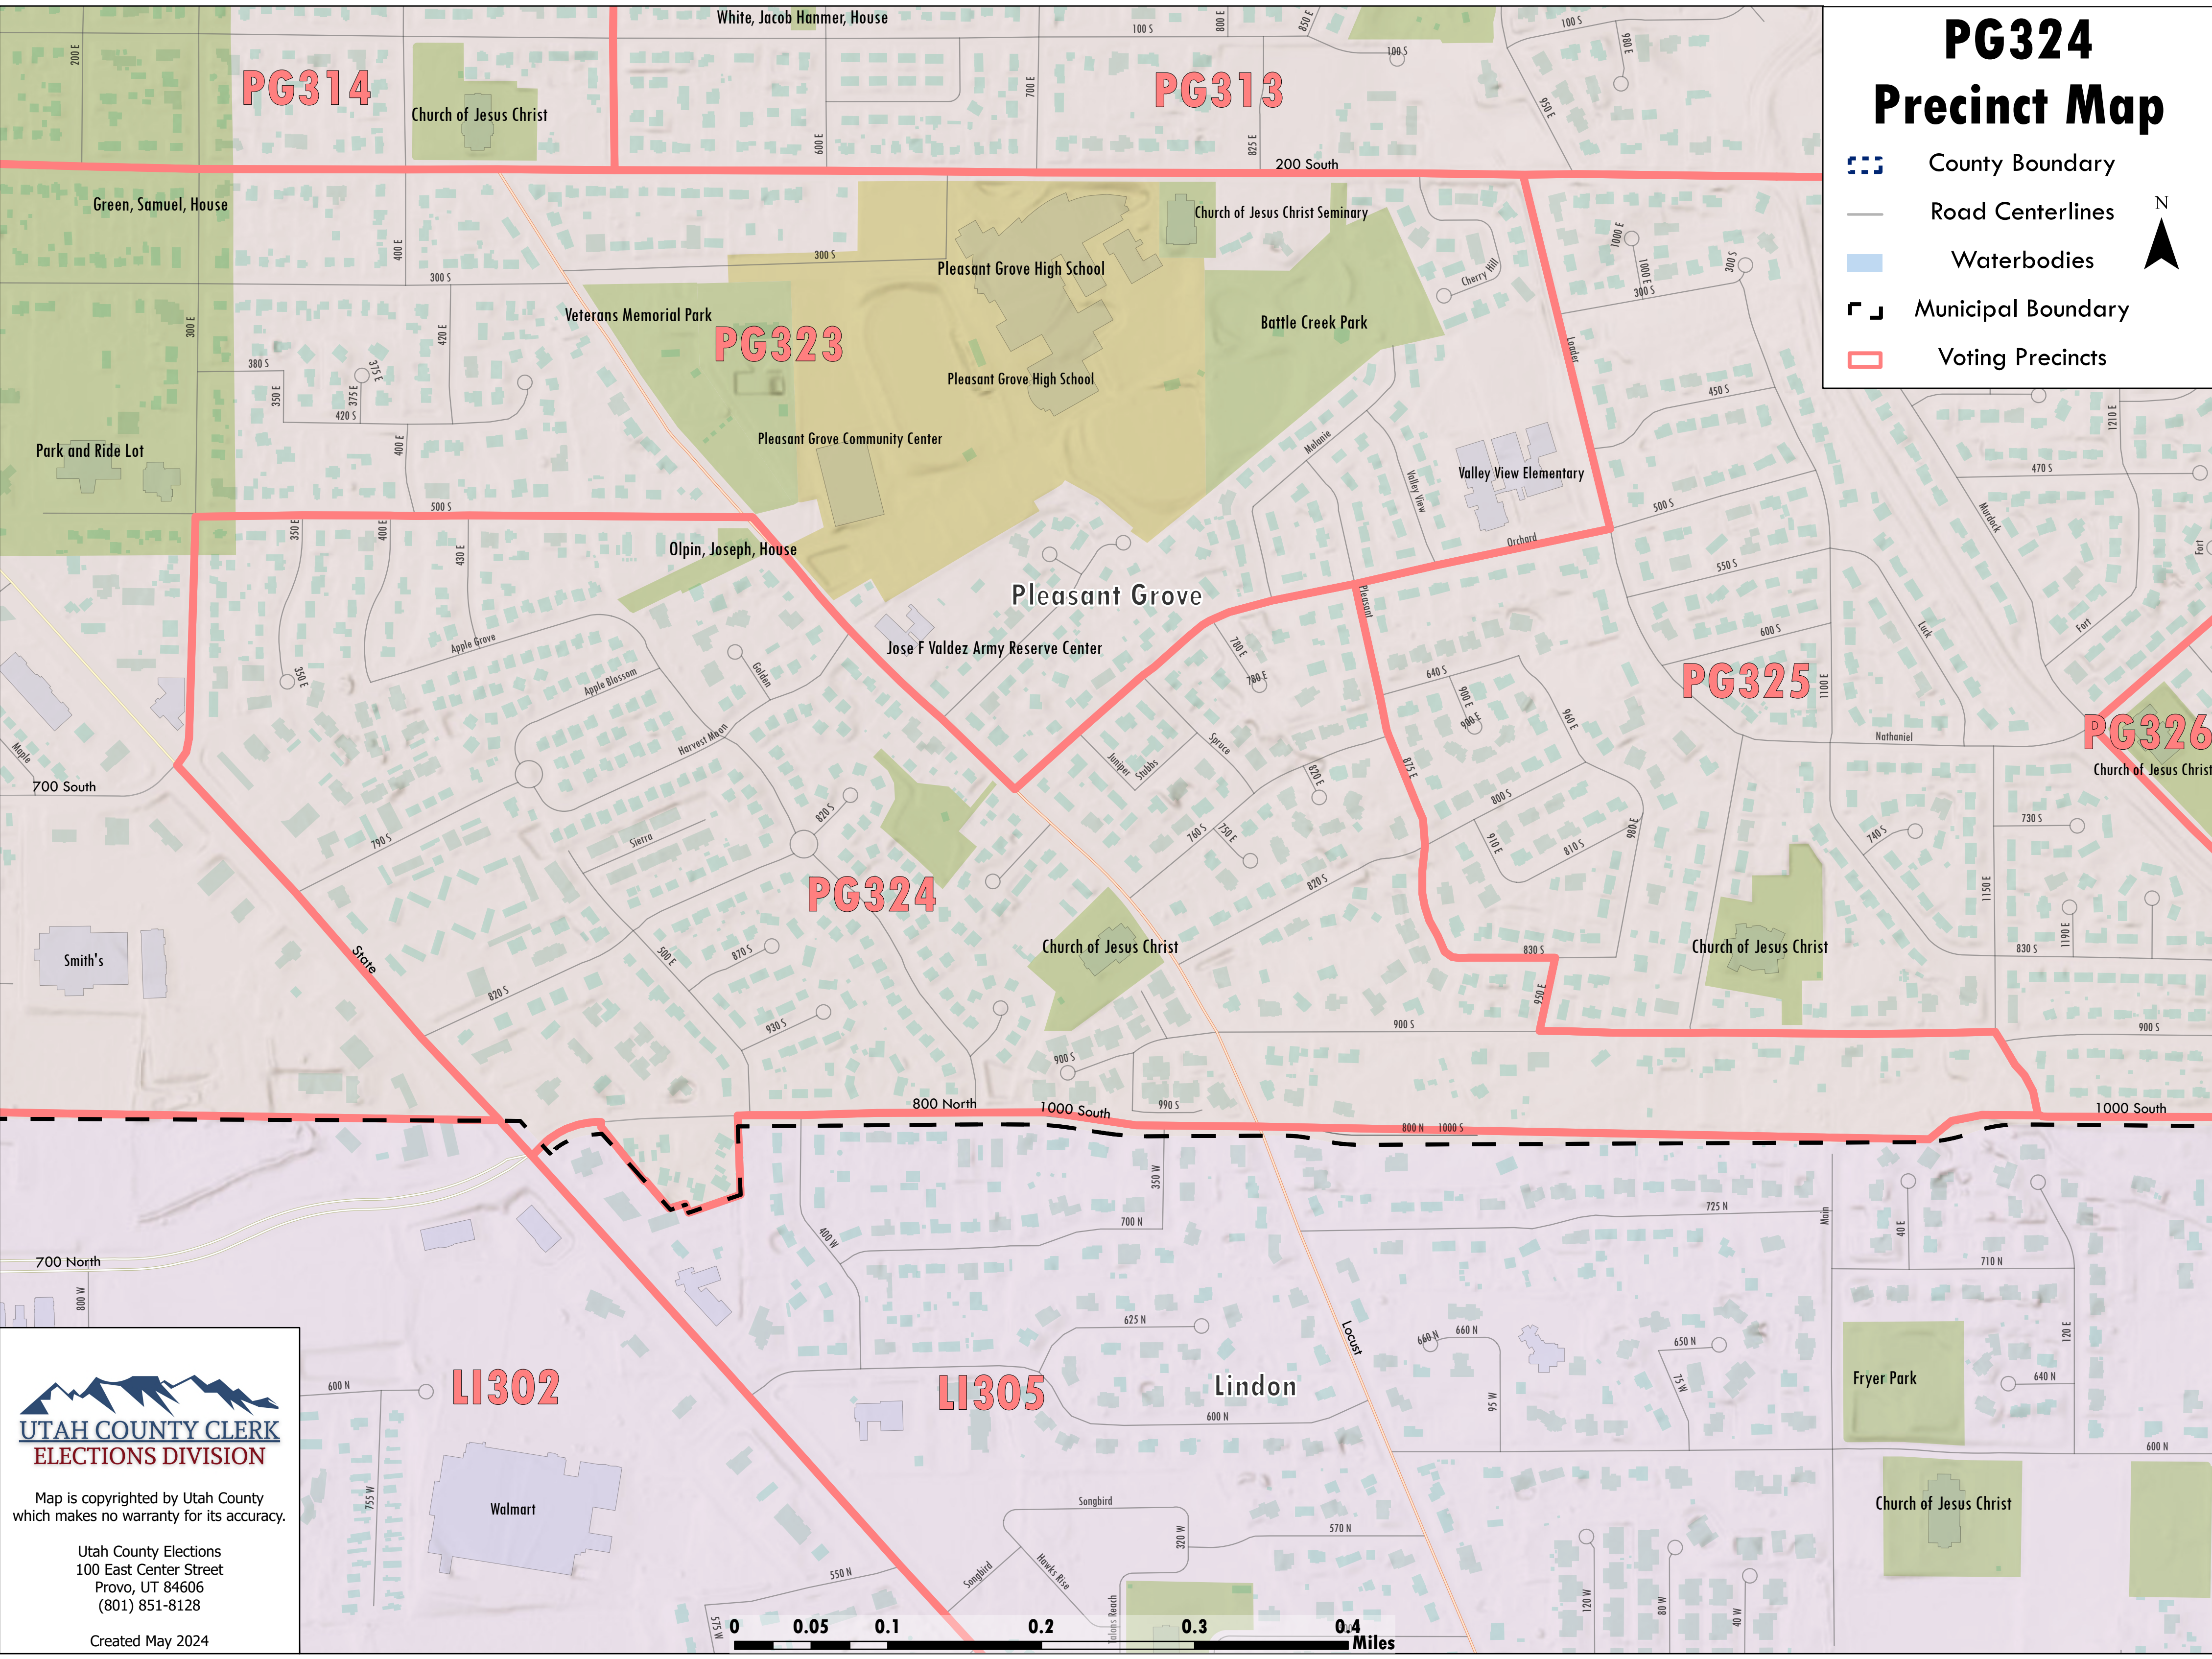

PG324 Precinct Map

-  County Boundary
-  Road Centerlines
-  Waterbodies
-  Municipal Boundary
-  Voting Precincts

UTAH COUNTY CLERK
ELECTIONS DIVISION

Map is copyrighted by Utah County
which makes no warranty for its accuracy.