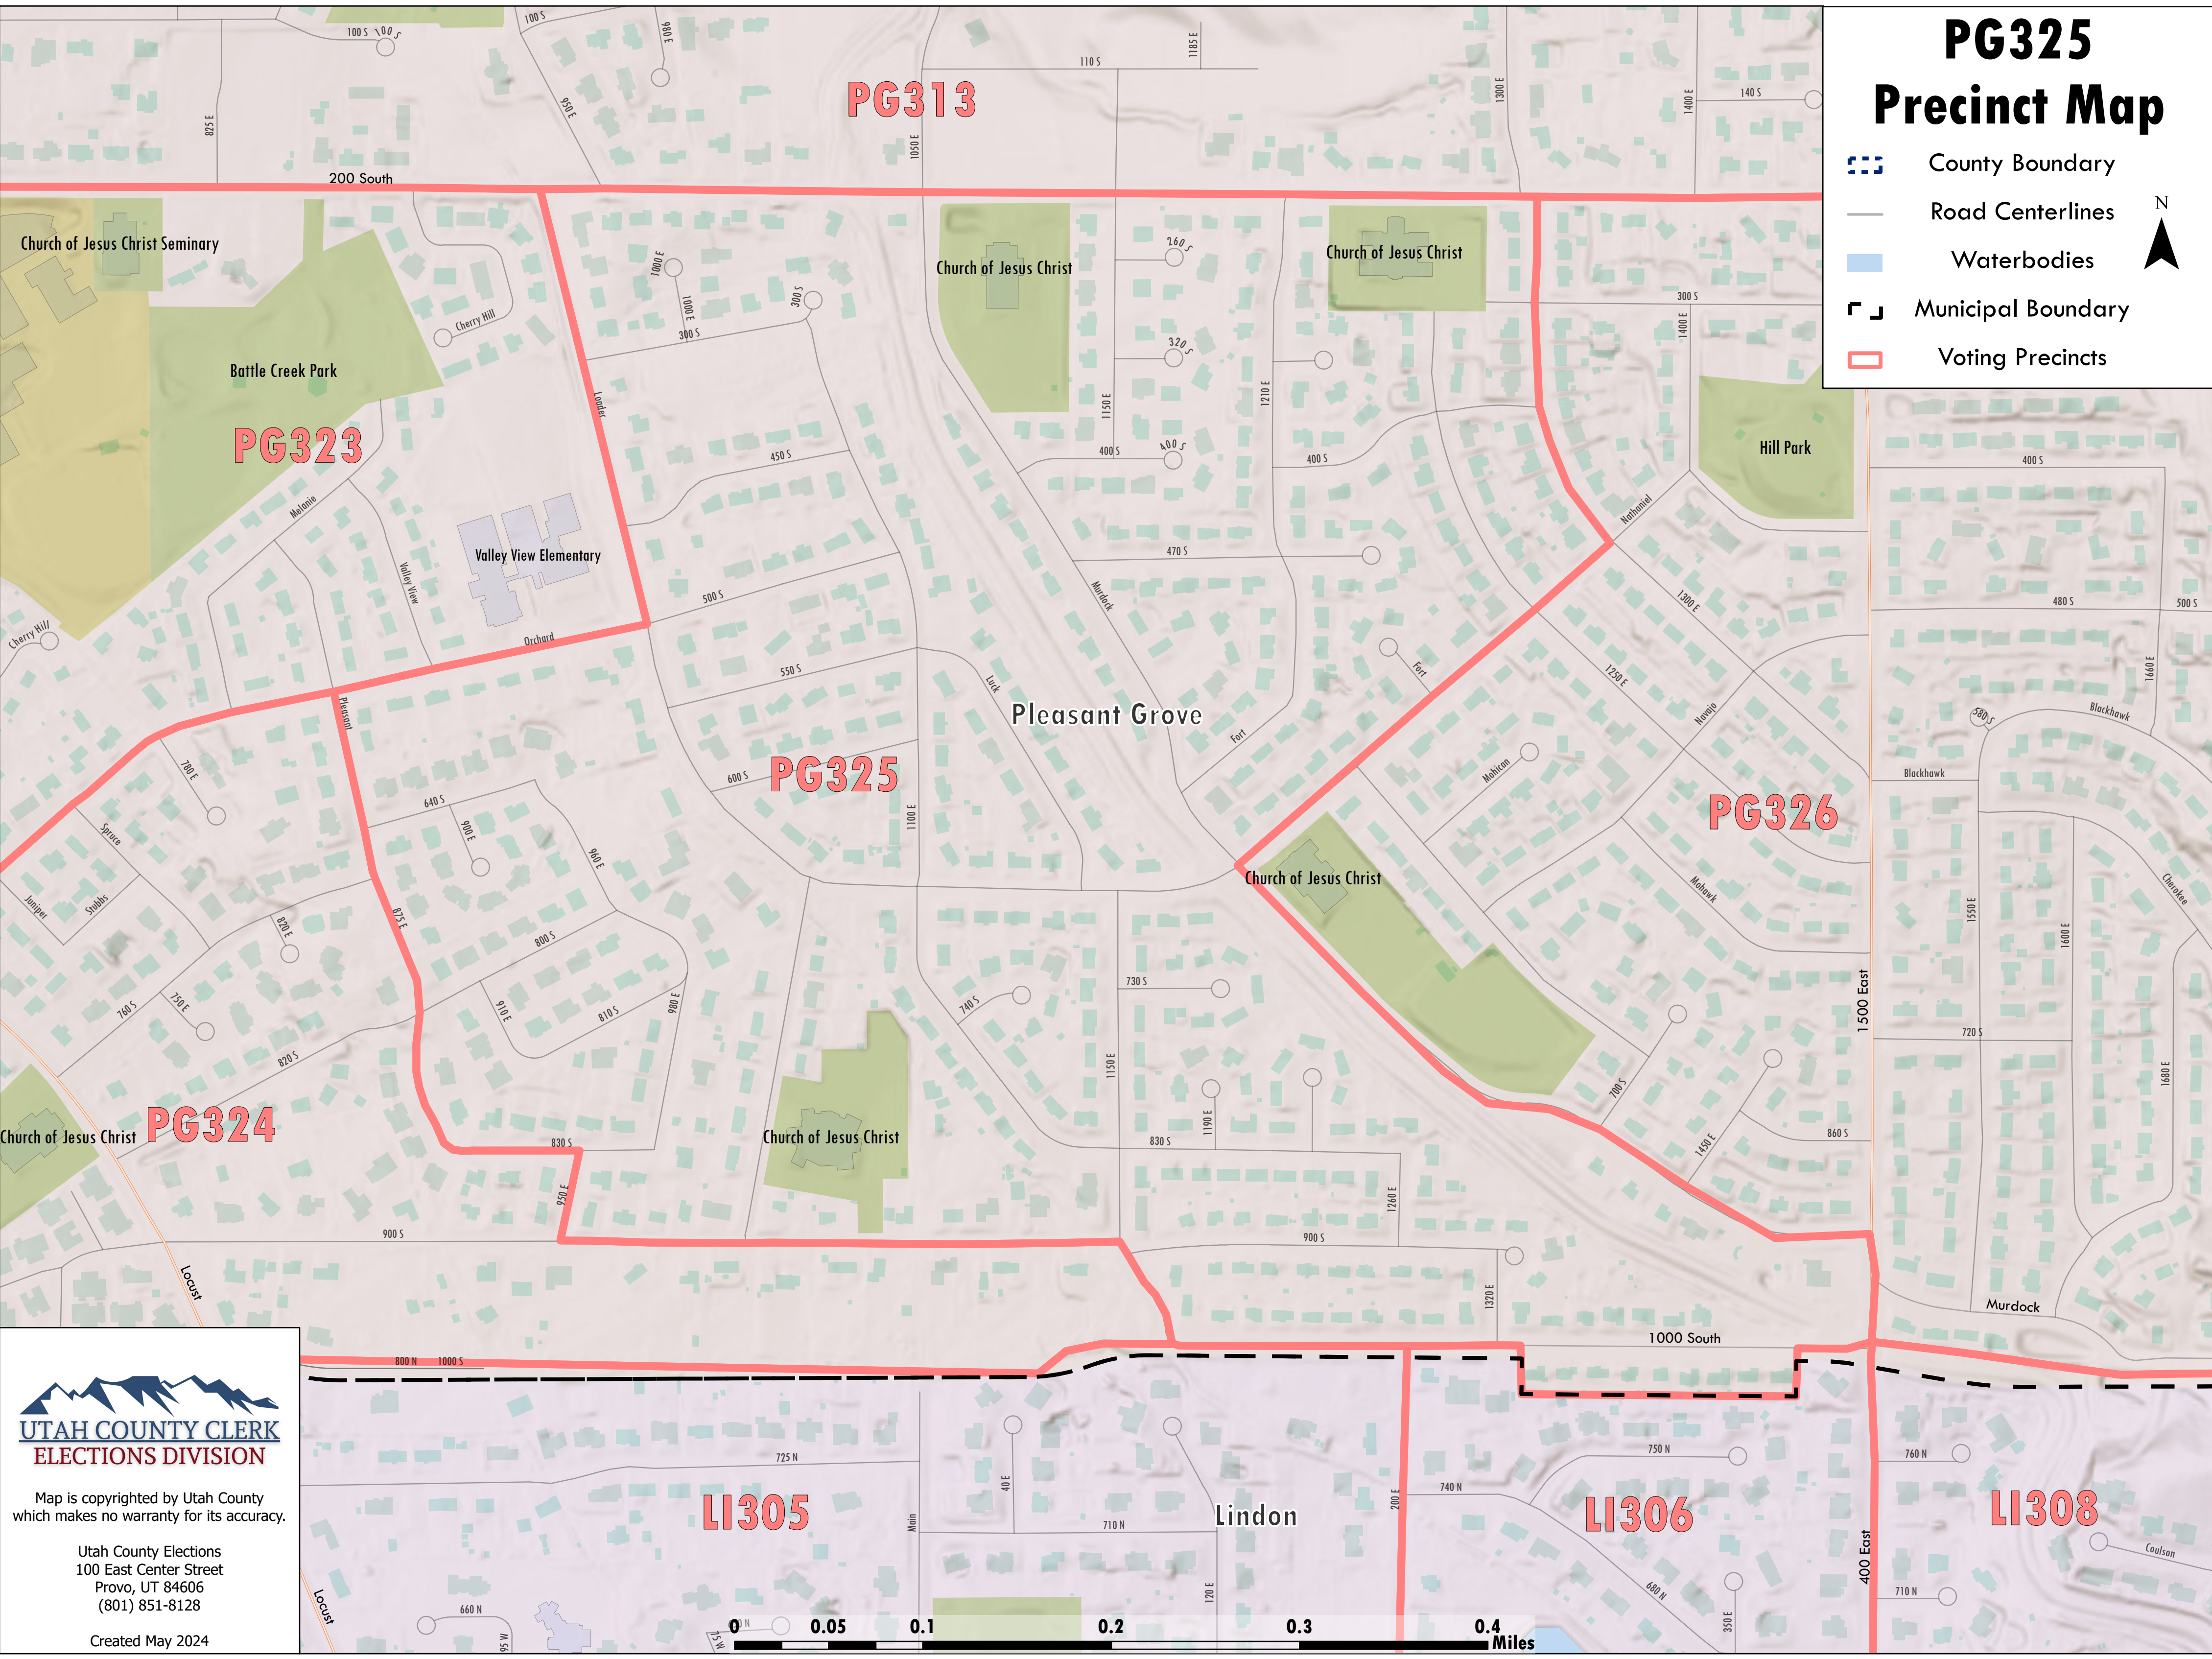

PG325 Precinct Map

-  County Boundary
-  Road Centerlines
-  Waterbodies
-  Municipal Boundary
-  Voting Precincts

Map is copyrighted by Utah County which makes no warranty for its accuracy.

Utah County Elections
100 East Center Street
Provo, UT 84606
(801) 851-8128