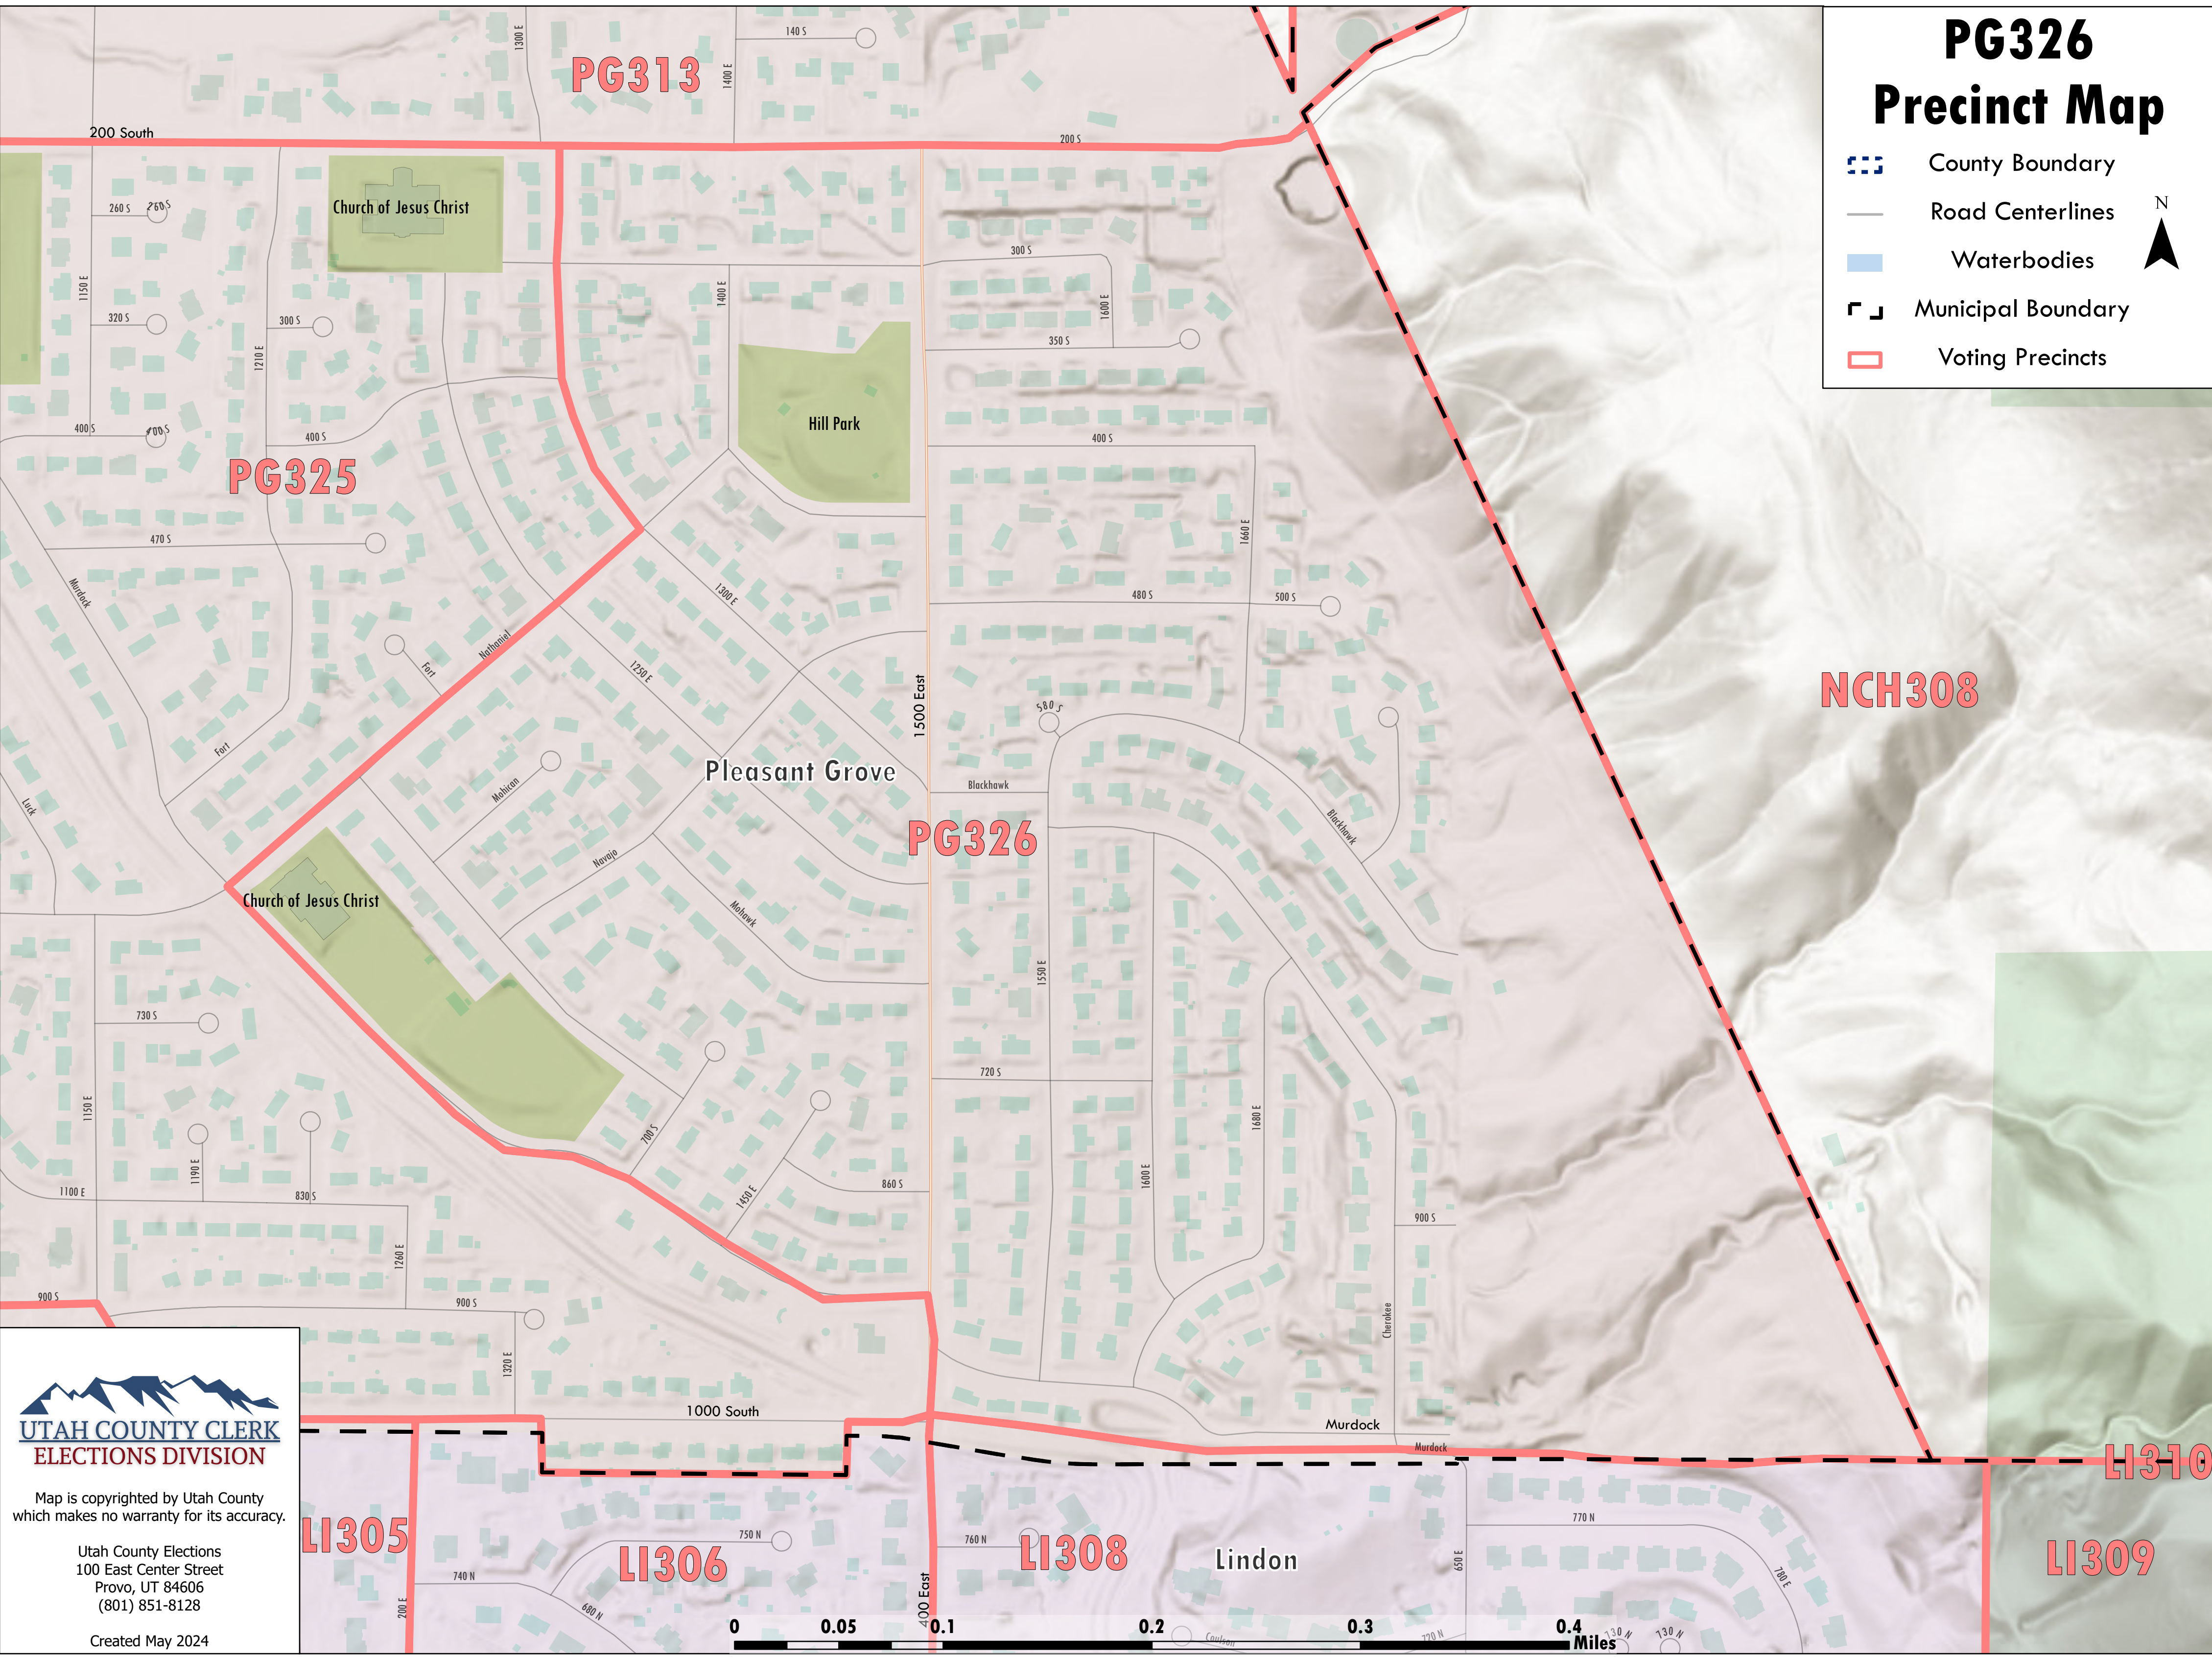

# PG326

## Precinct Map

-  County Boundary
-  Road Centerlines
-  Waterbodies
-  Municipal Boundary
-  Voting Precincts

Map is copyrighted by Utah County which makes no warranty for its accuracy.

Utah County Elections  
100 East Center Street  
Provo, UT 84606  
(801) 851-8128

Created May 2024