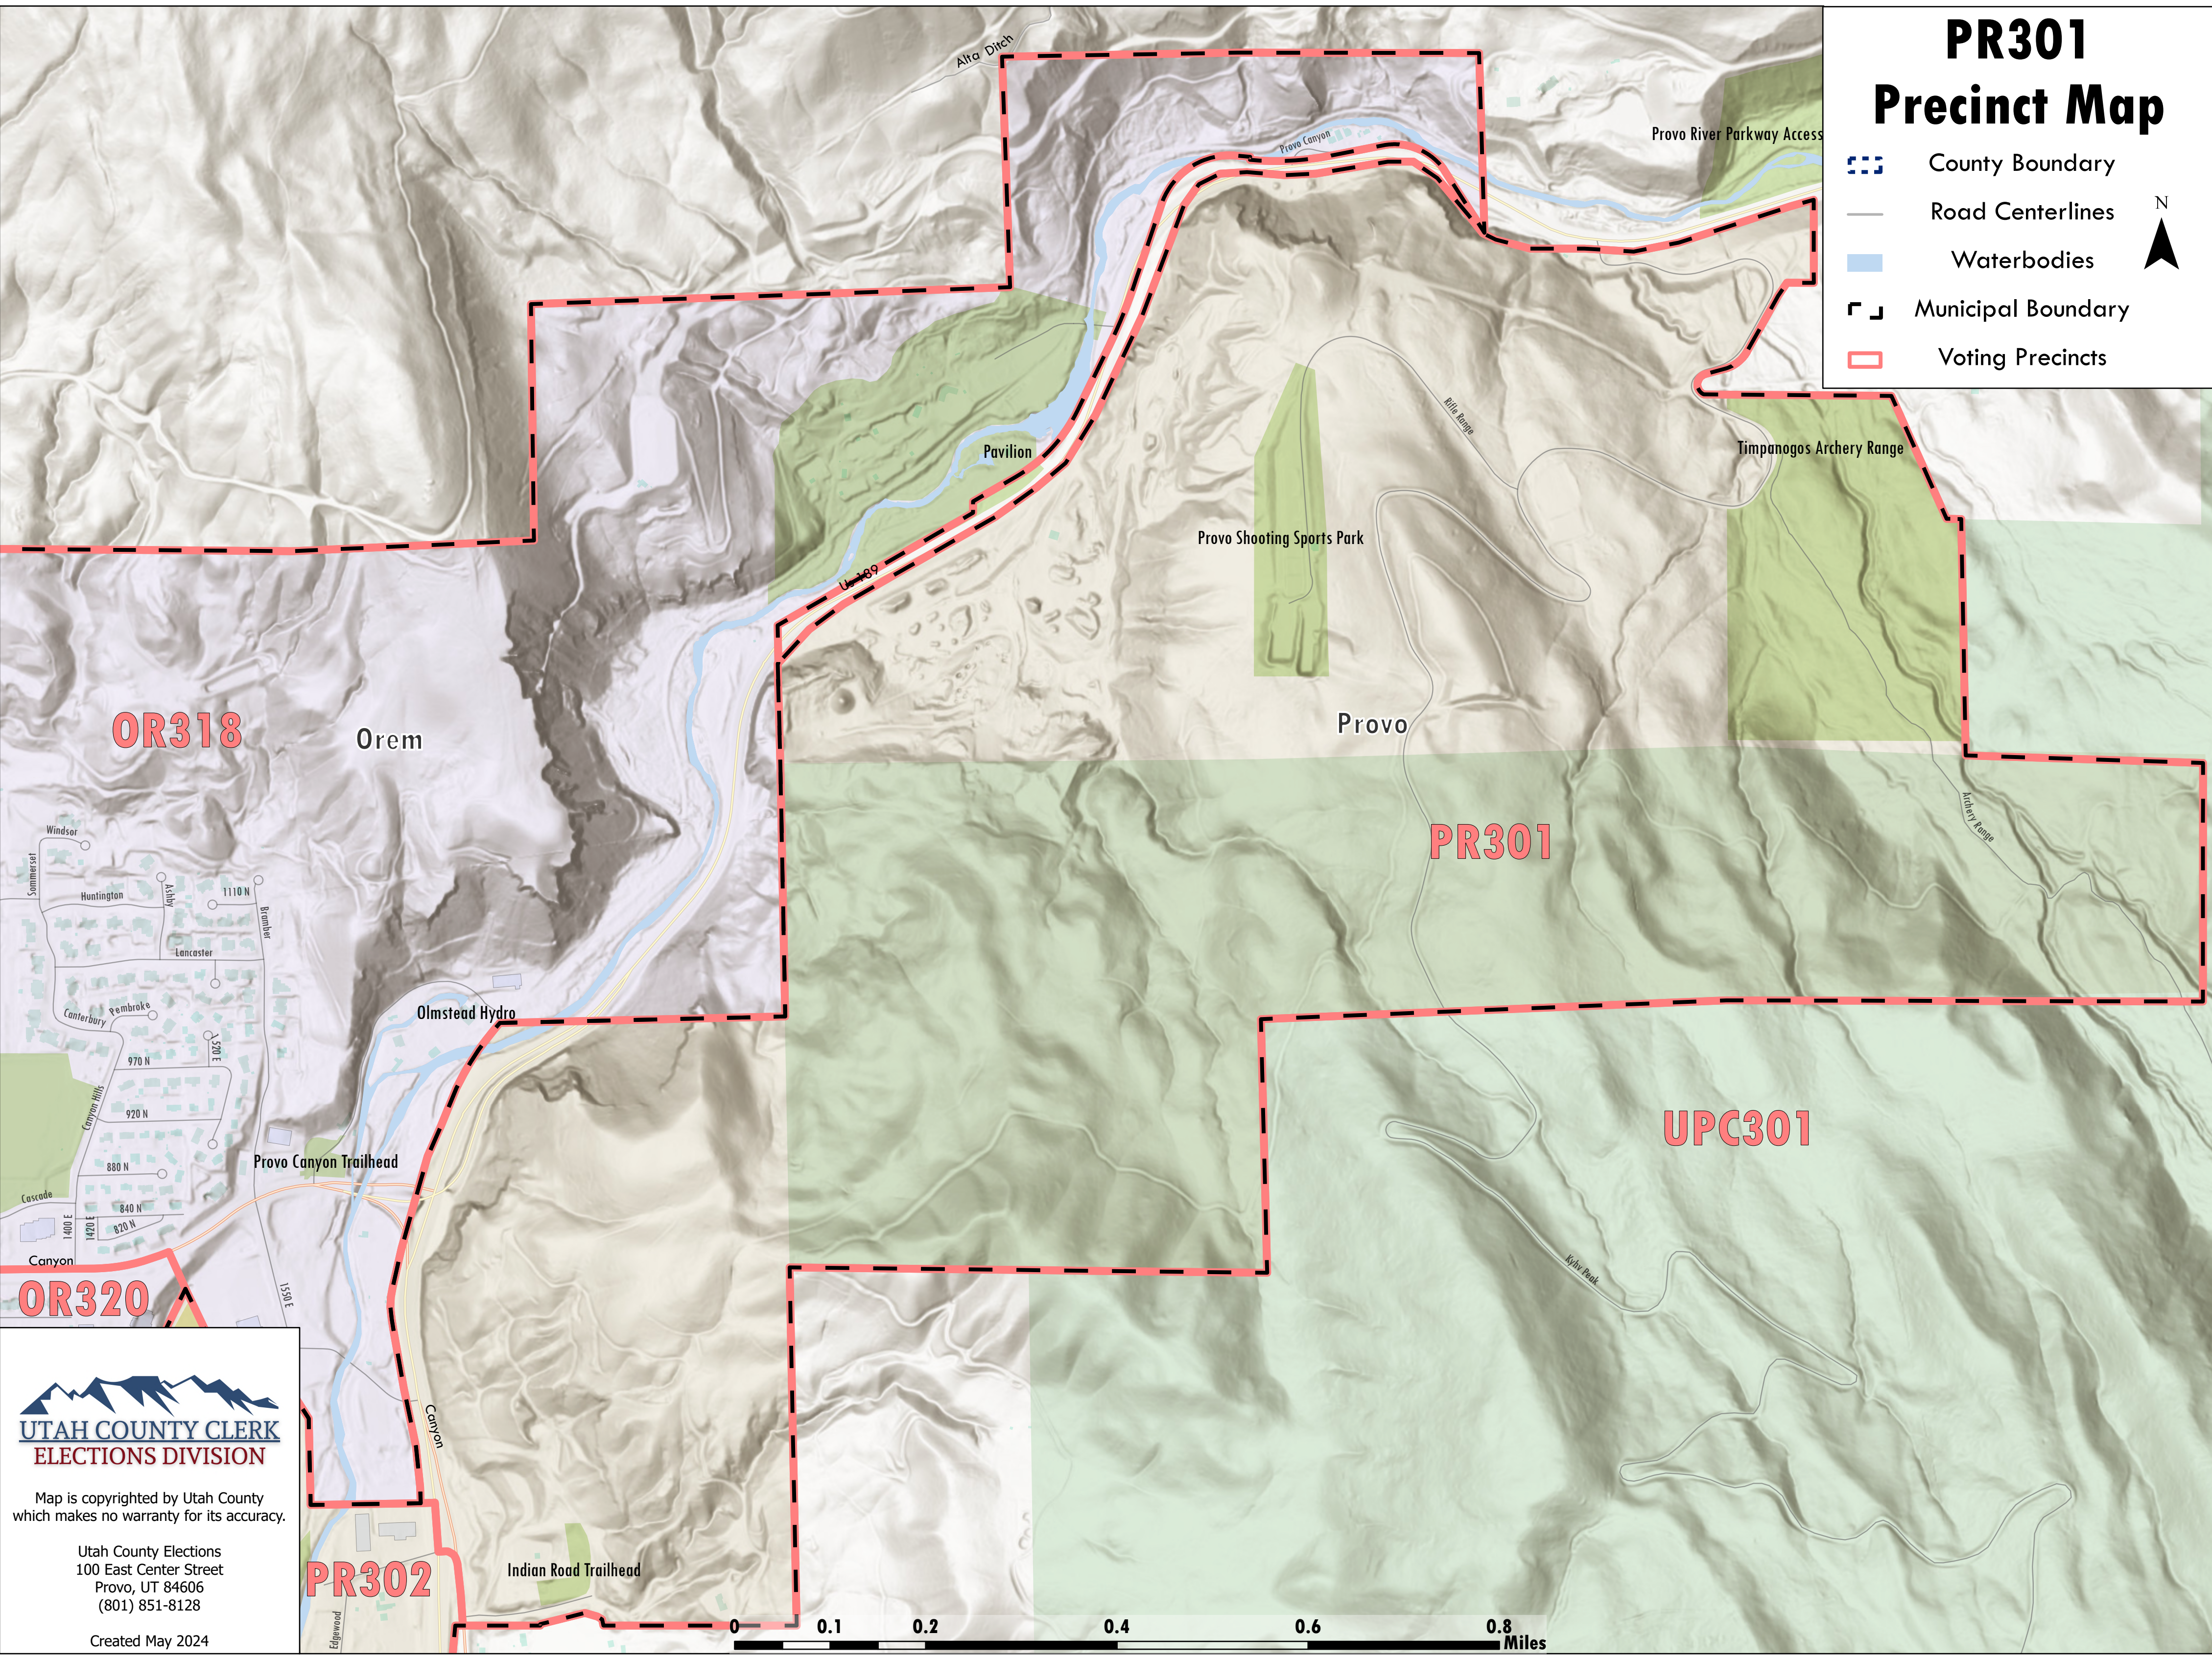

# PR301 Precinct Map

-  County Boundary
-  Road Centerlines
-  Waterbodies
-  Municipal Boundary
-  Voting Precincts

**OR318**

Orem

**PR301**

Provo

**UPC301**

**OR320**

**PR302**

Map is copyrighted by Utah County which makes no warranty for its accuracy.

Utah County Elections  
100 East Center Street  
Provo, UT 84606  
(801) 851-8128

Created May 2024