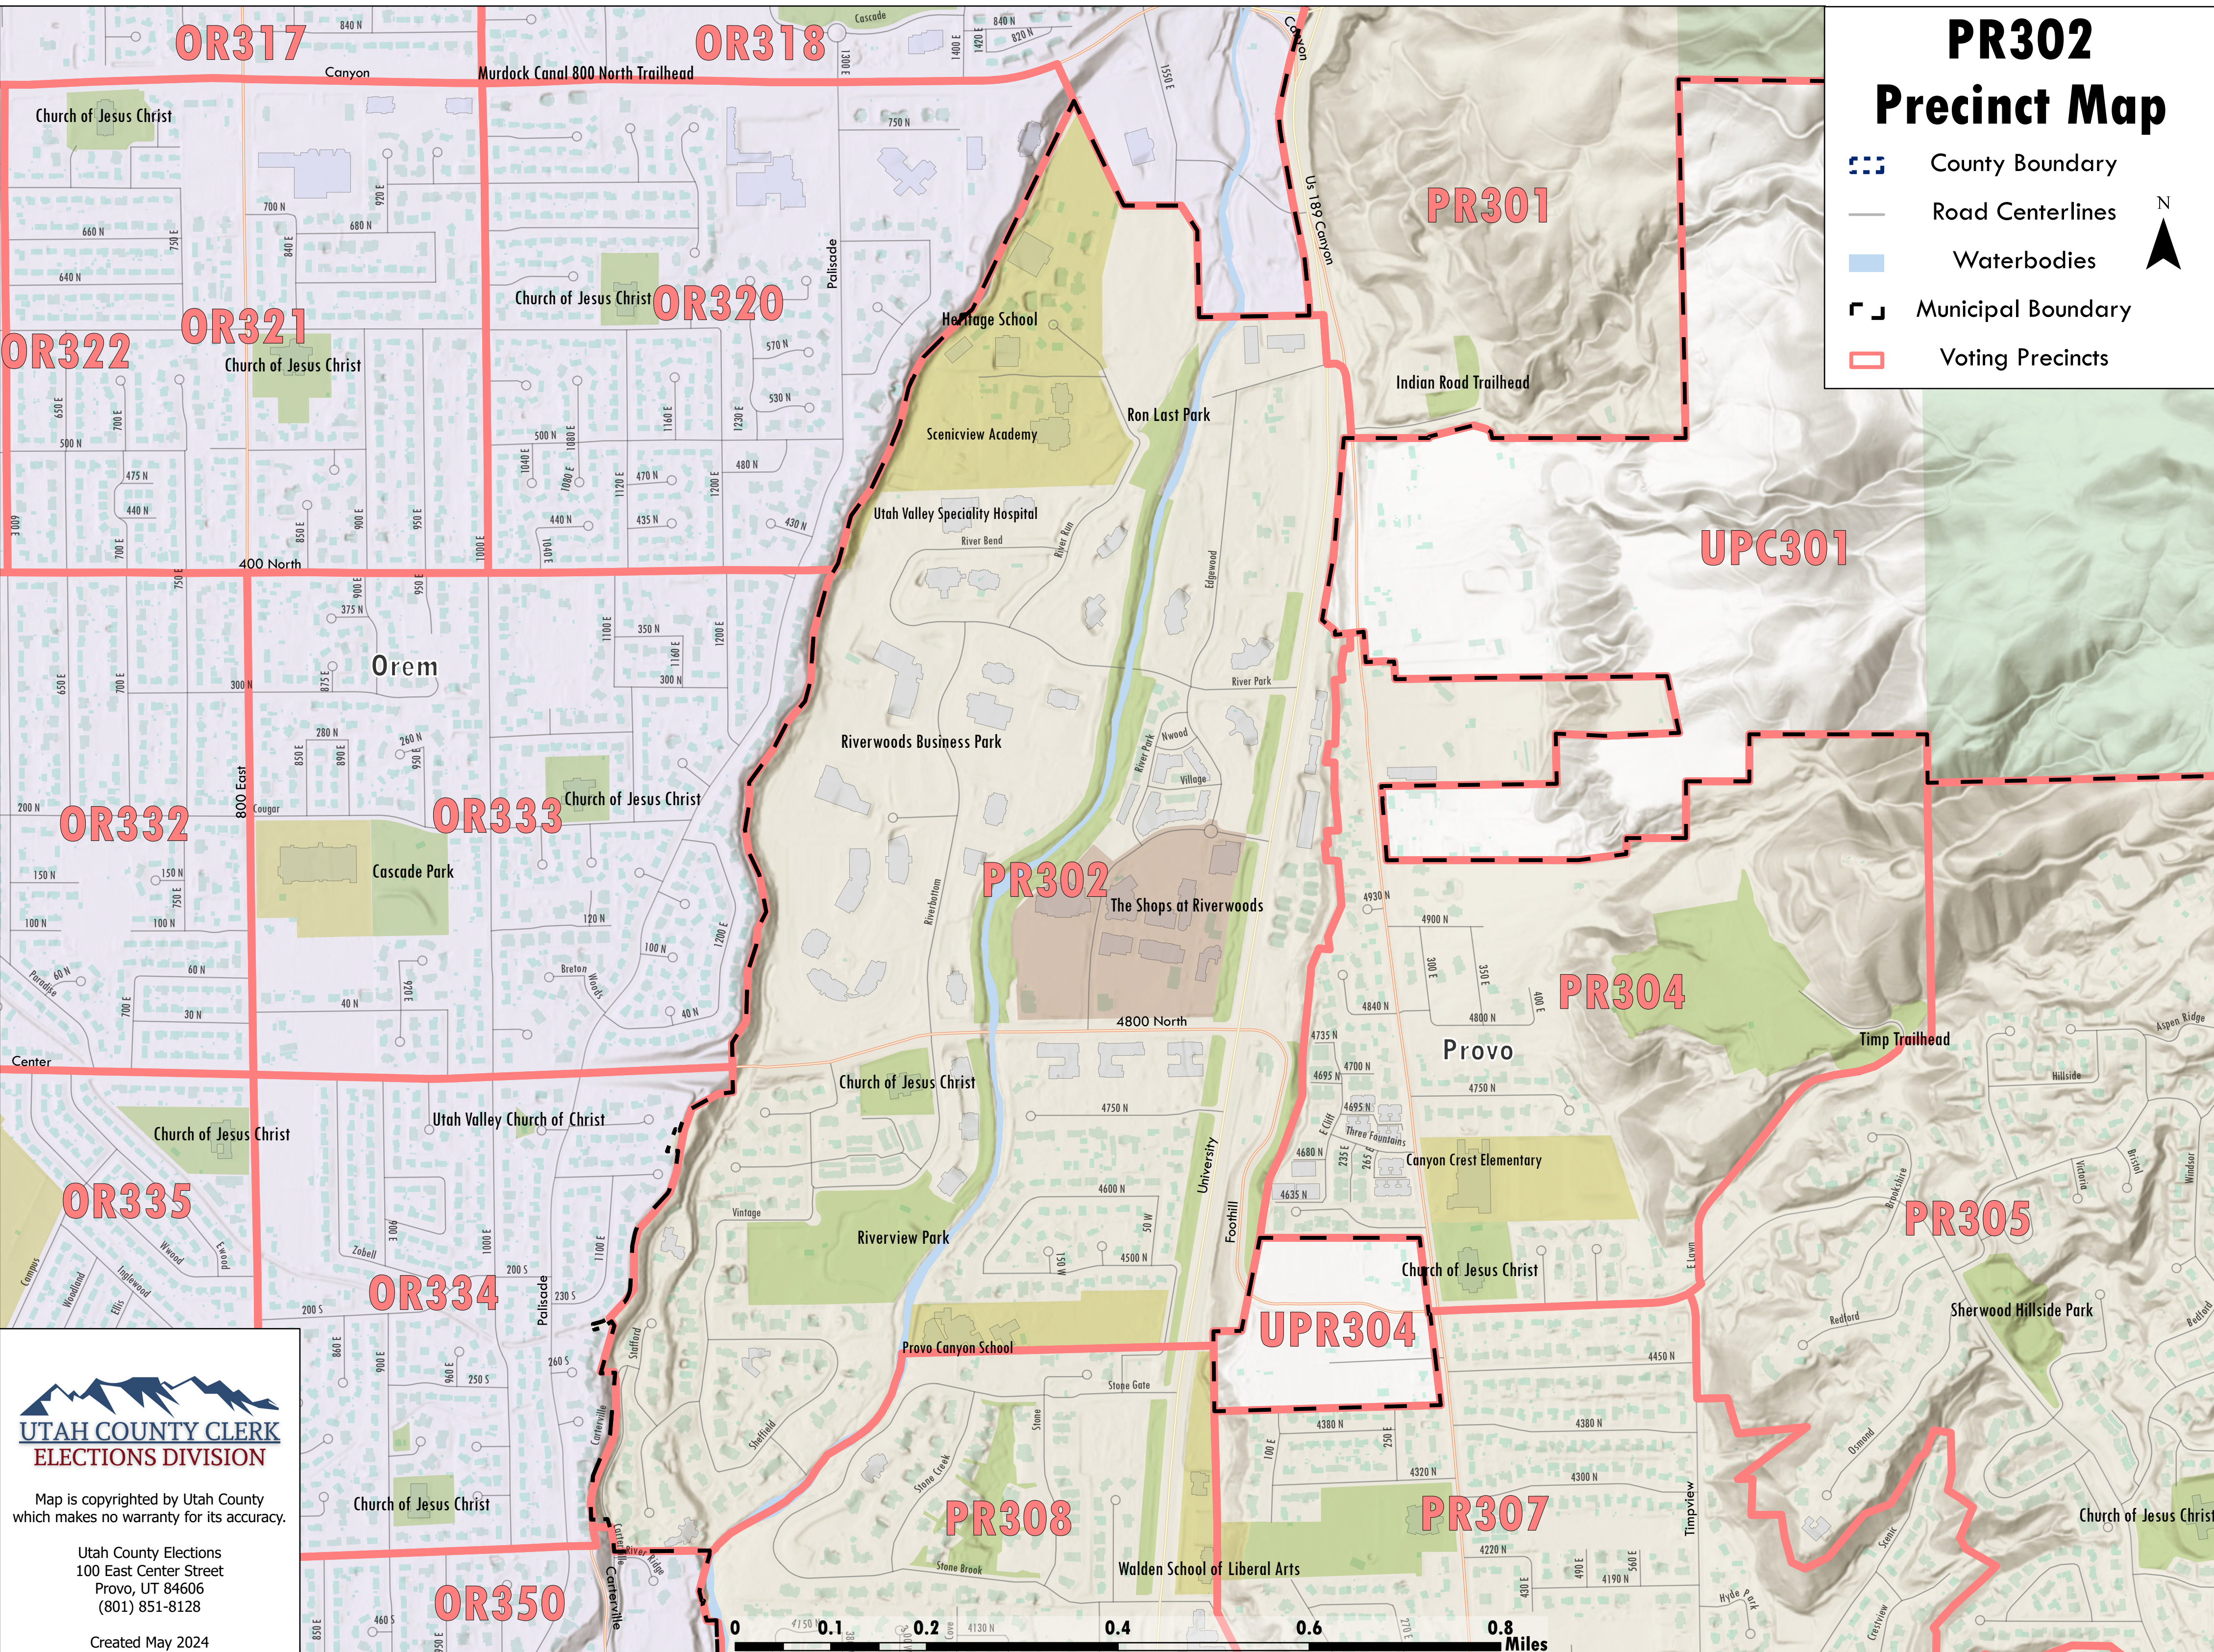

PR302 Precinct Map

-  County Boundary
-  Road Centerlines
-  Waterbodies
-  Municipal Boundary
-  Voting Precincts

Map is copyrighted by Utah County which makes no warranty for its accuracy.

Utah County Elections
 100 East Center Street
 Provo, UT 84606
 (801) 851-8128

Created May 2024