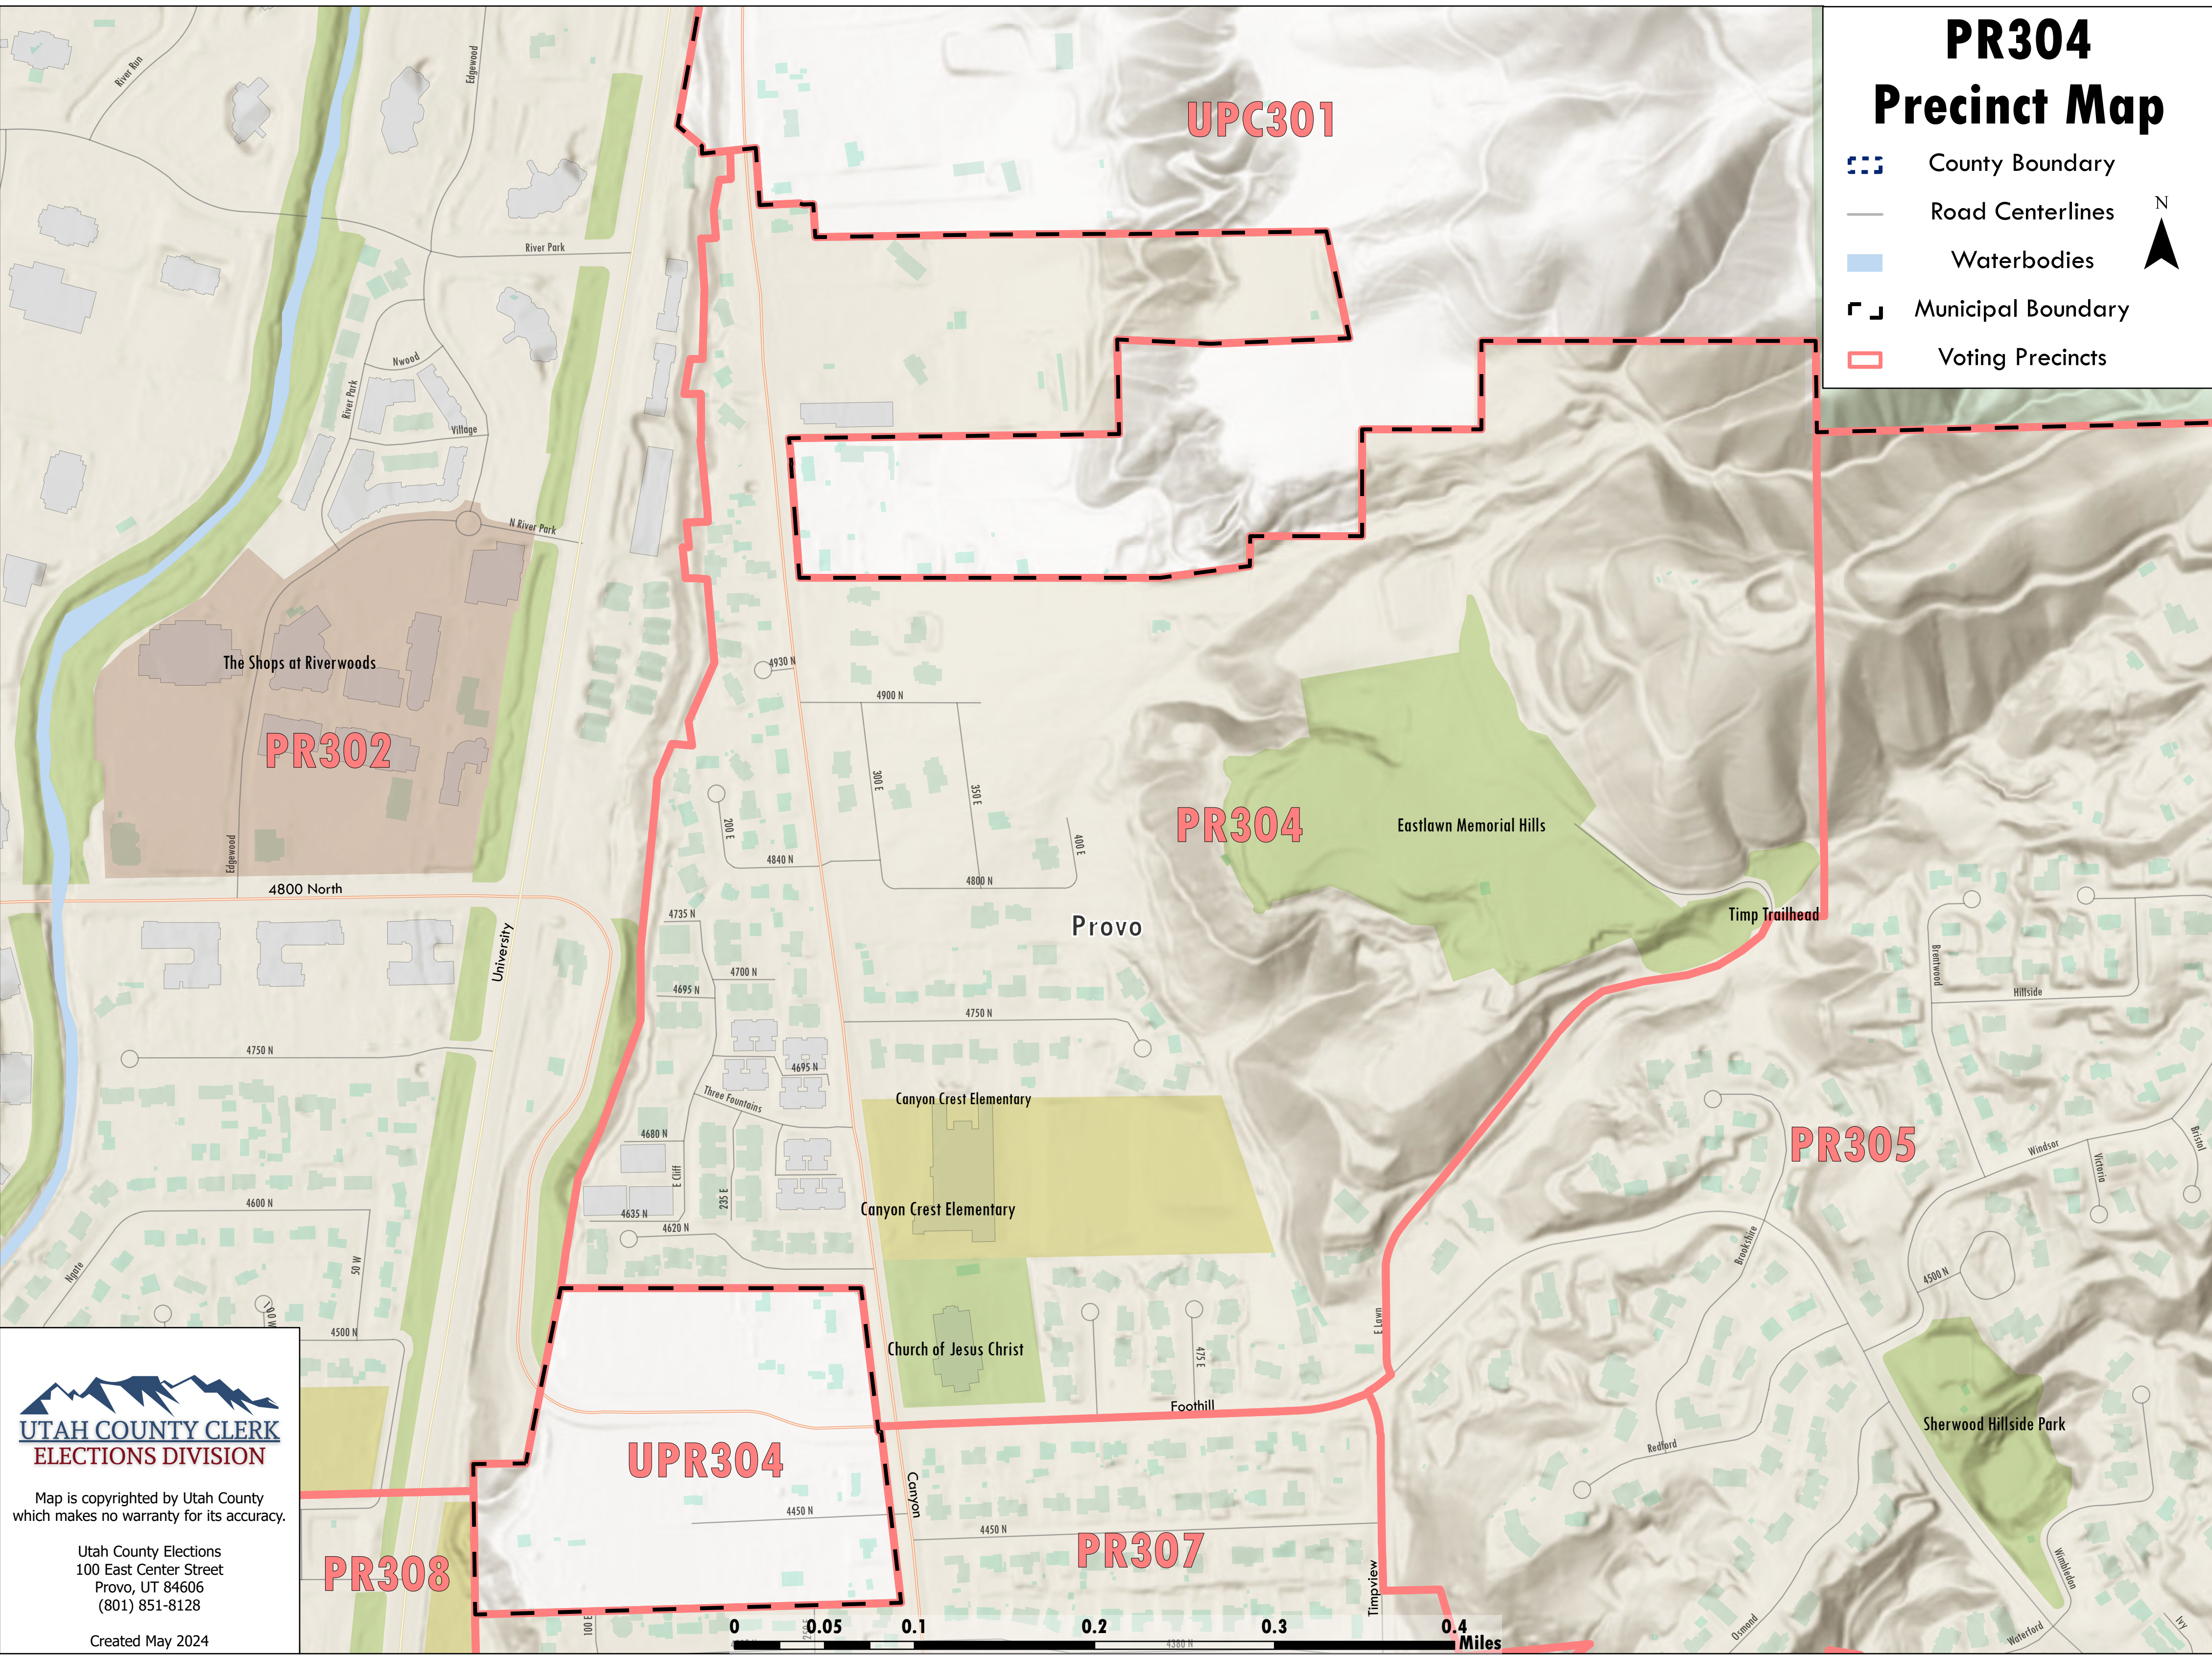

# PR304 Precinct Map

-  County Boundary
-  Road Centerlines
-  Waterbodies
-  Municipal Boundary
-  Voting Precincts

Map is copyrighted by Utah County which makes no warranty for its accuracy.

Utah County Elections  
100 East Center Street  
Provo, UT 84606  
(801) 851-8128

Created May 2024

**UPR304**

**PR308**

**PR307**