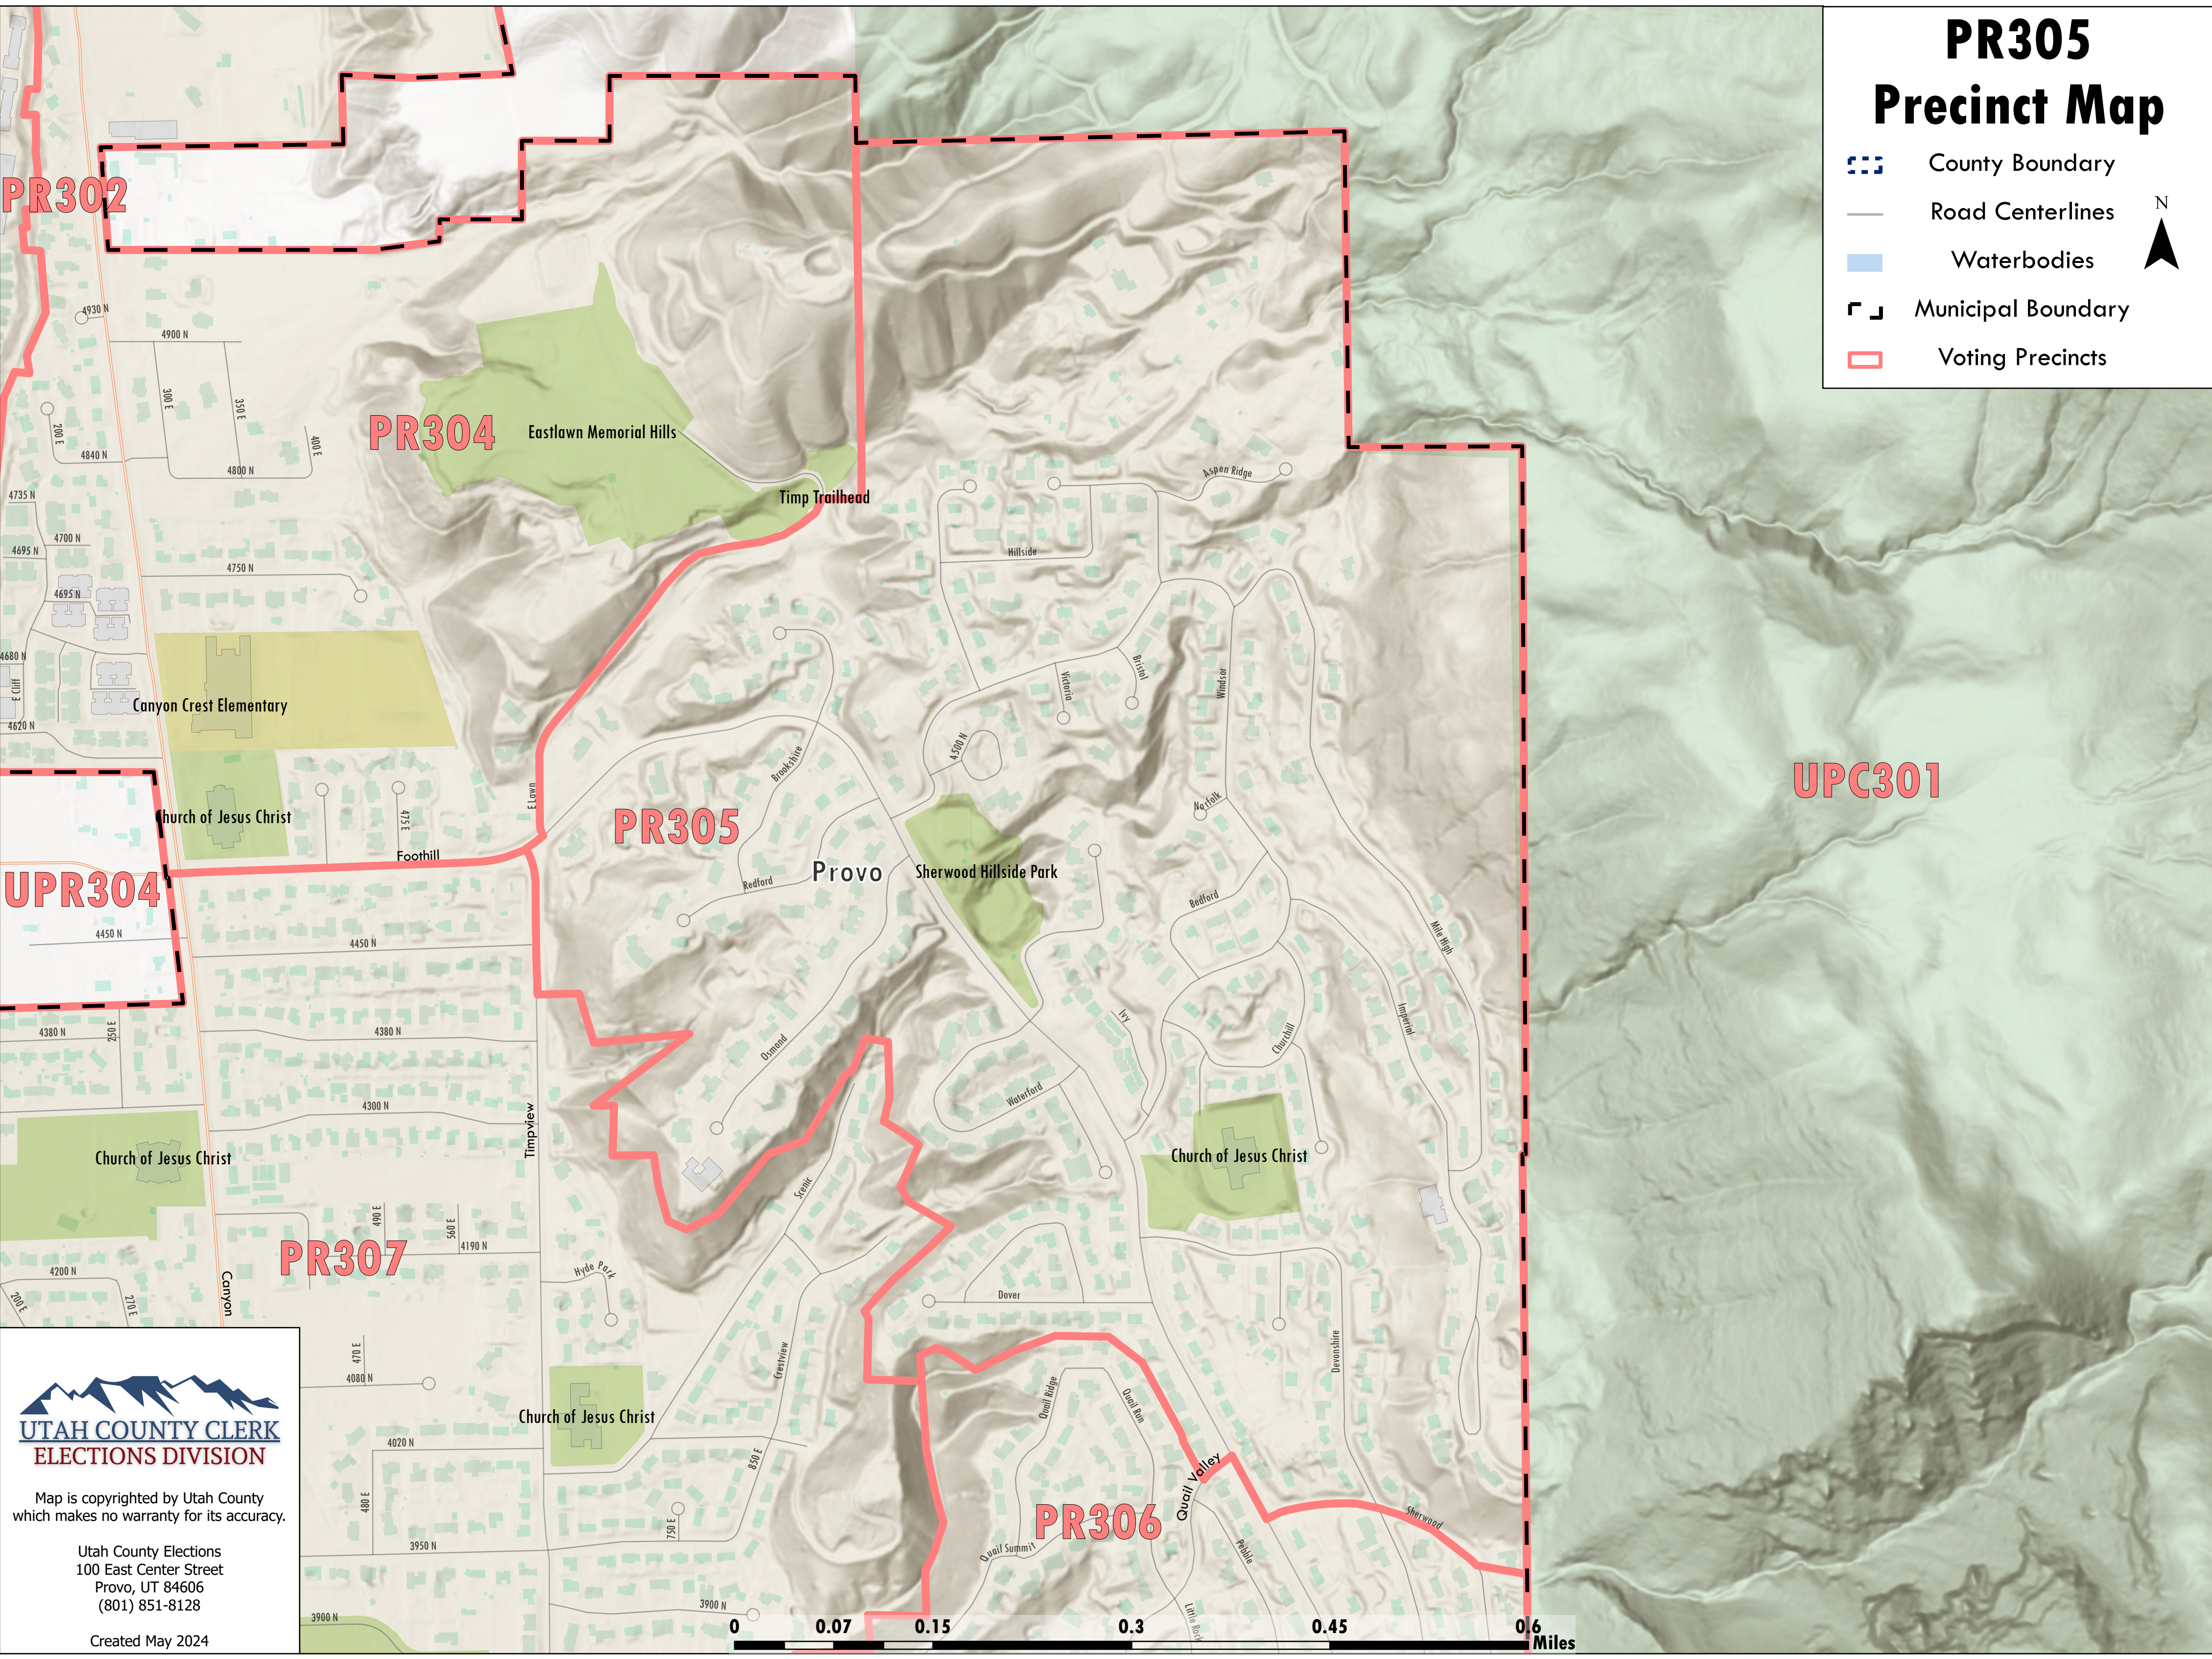

PR305 Precinct Map

-  County Boundary
-  Road Centerlines
-  Waterbodies
-  Municipal Boundary
-  Voting Precincts

Map is copyrighted by Utah County which makes no warranty for its accuracy.

Utah County Elections
100 East Center Street
Provo, UT 84606
(801) 851-8128

Created May 2024