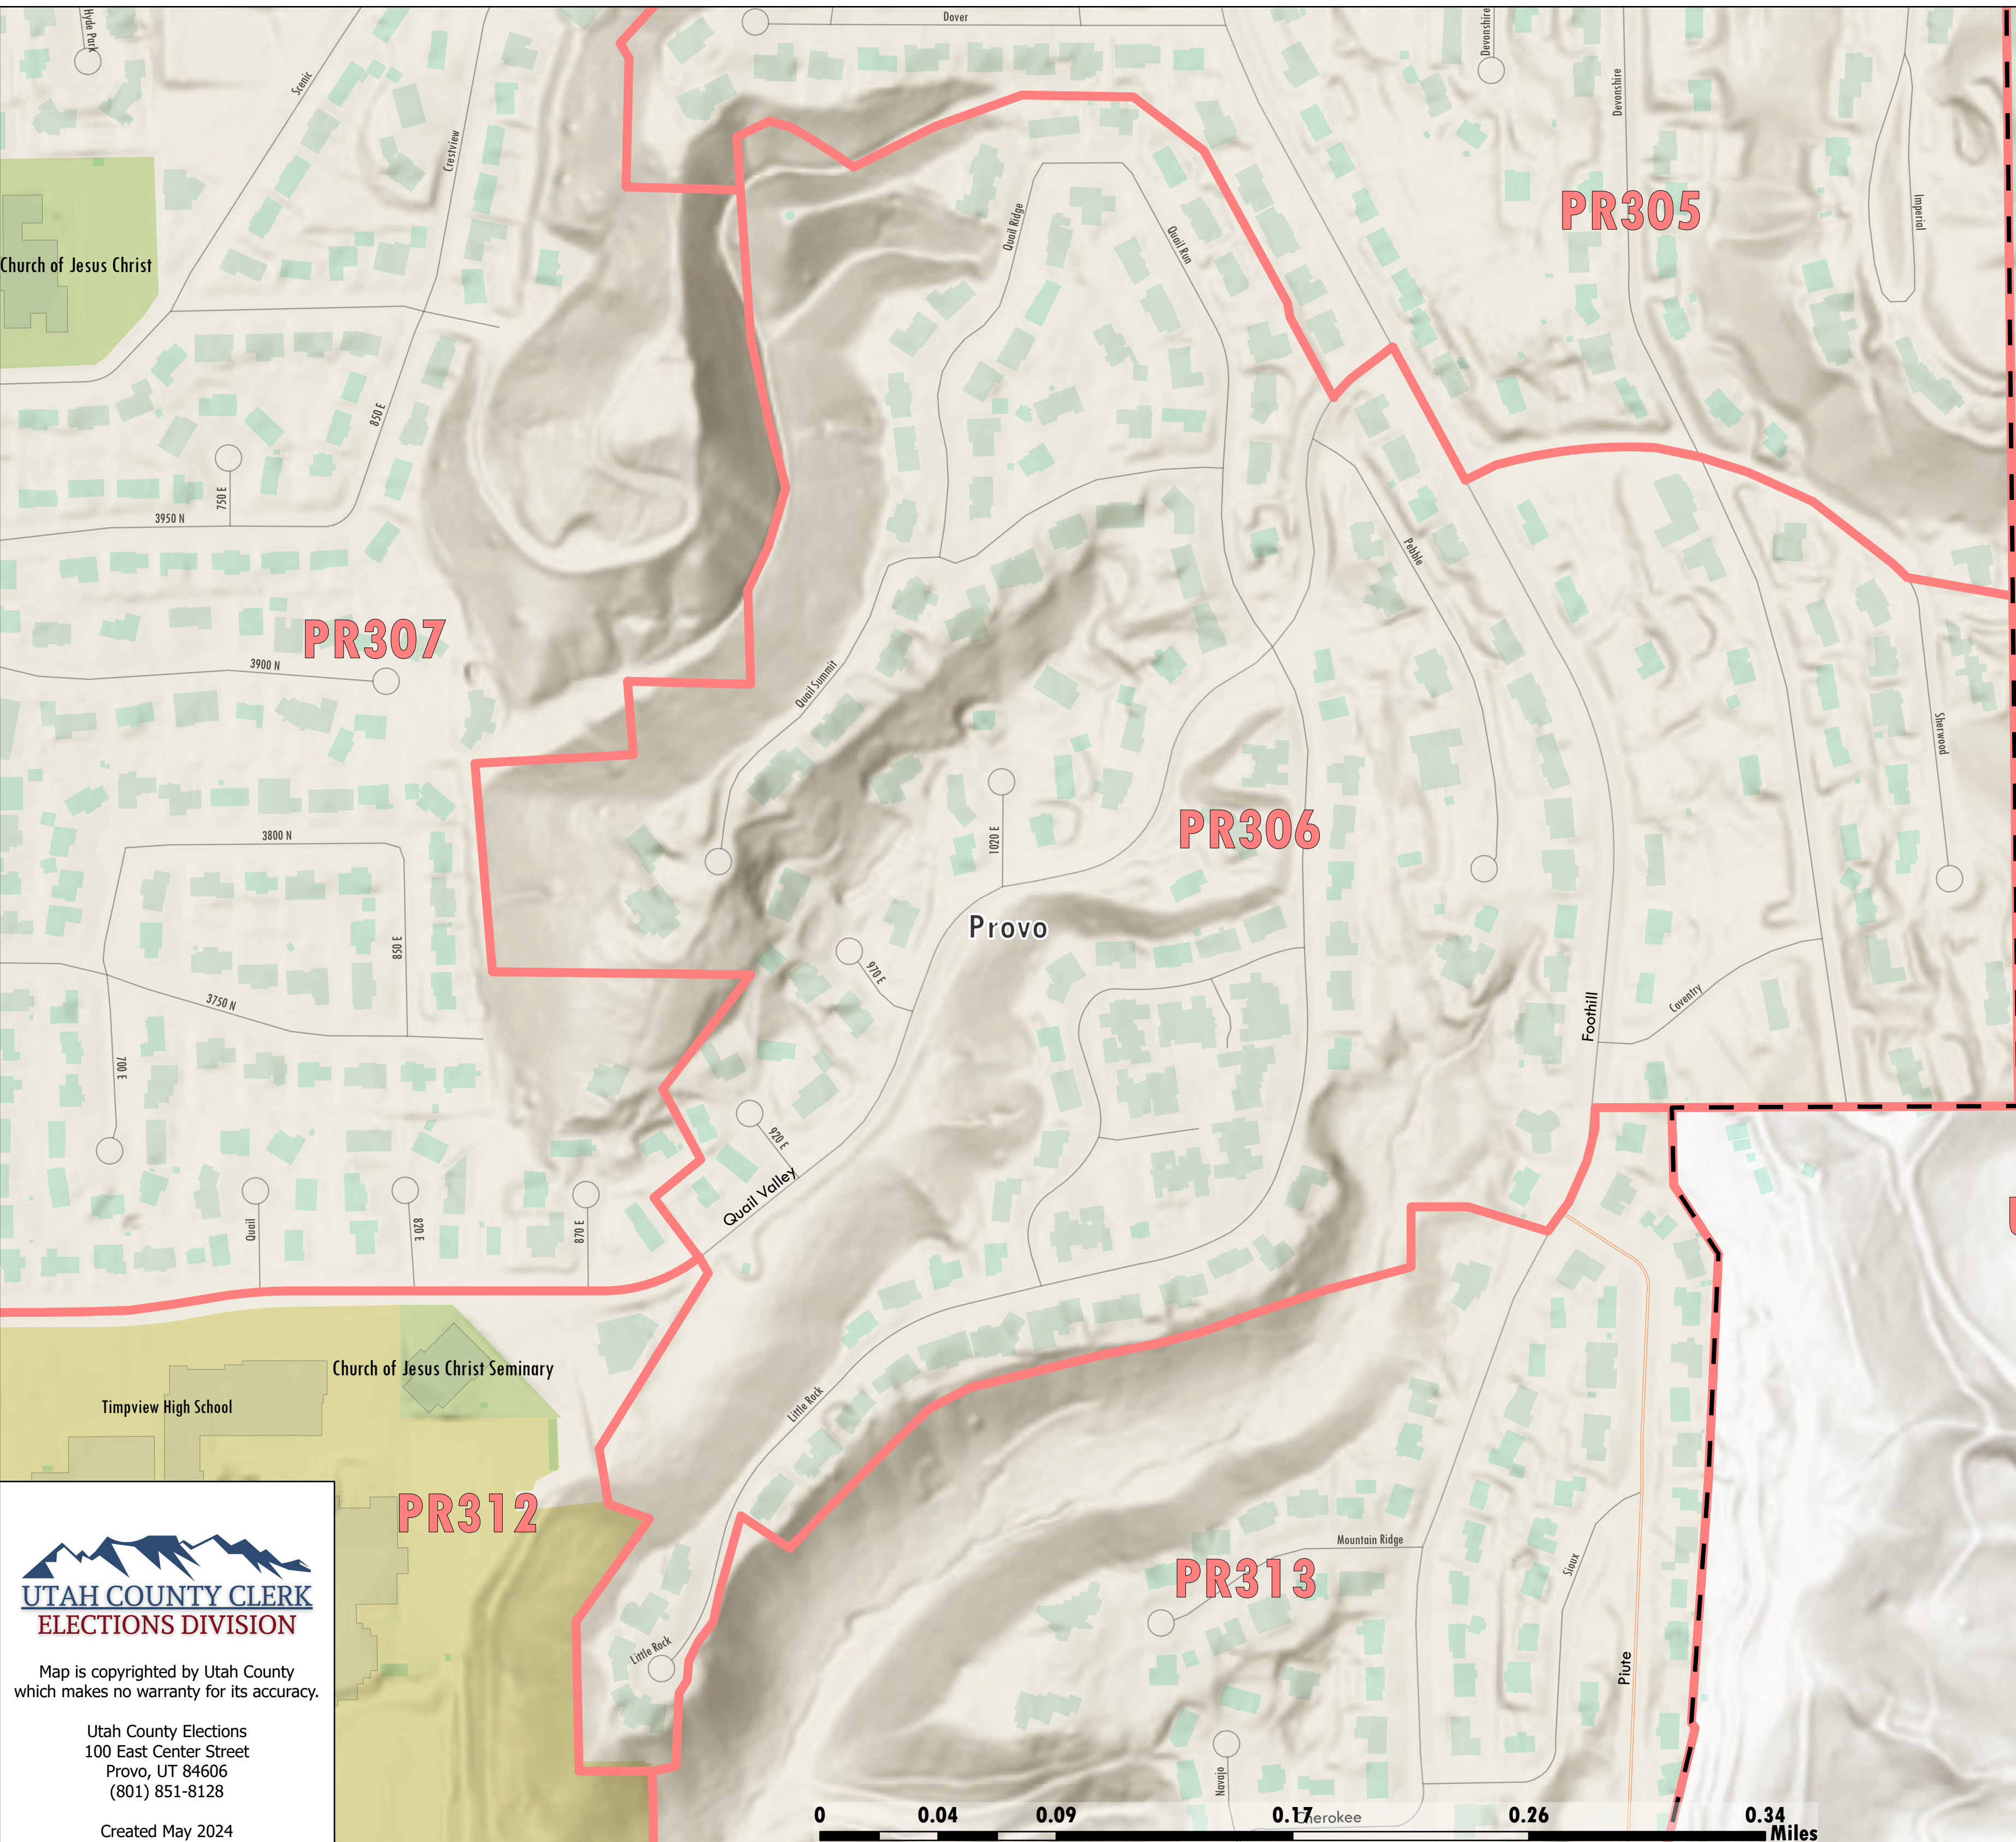

# PR306 Precinct Map

-  County Boundary
-  Road Centerlines
-  Waterbodies
-  Municipal Boundary
-  Voting Precincts

Church of Jesus Christ

PR307

PR306

PR305

Provo

UPC301

PR312

PR313

**UTAH COUNTY CLERK  
ELECTIONS DIVISION**

Map is copyrighted by Utah County  
which makes no warranty for its accuracy.

Utah County Elections  
100 East Center Street  
Provo, UT 84606  
(801) 851-8128

Created May 2024