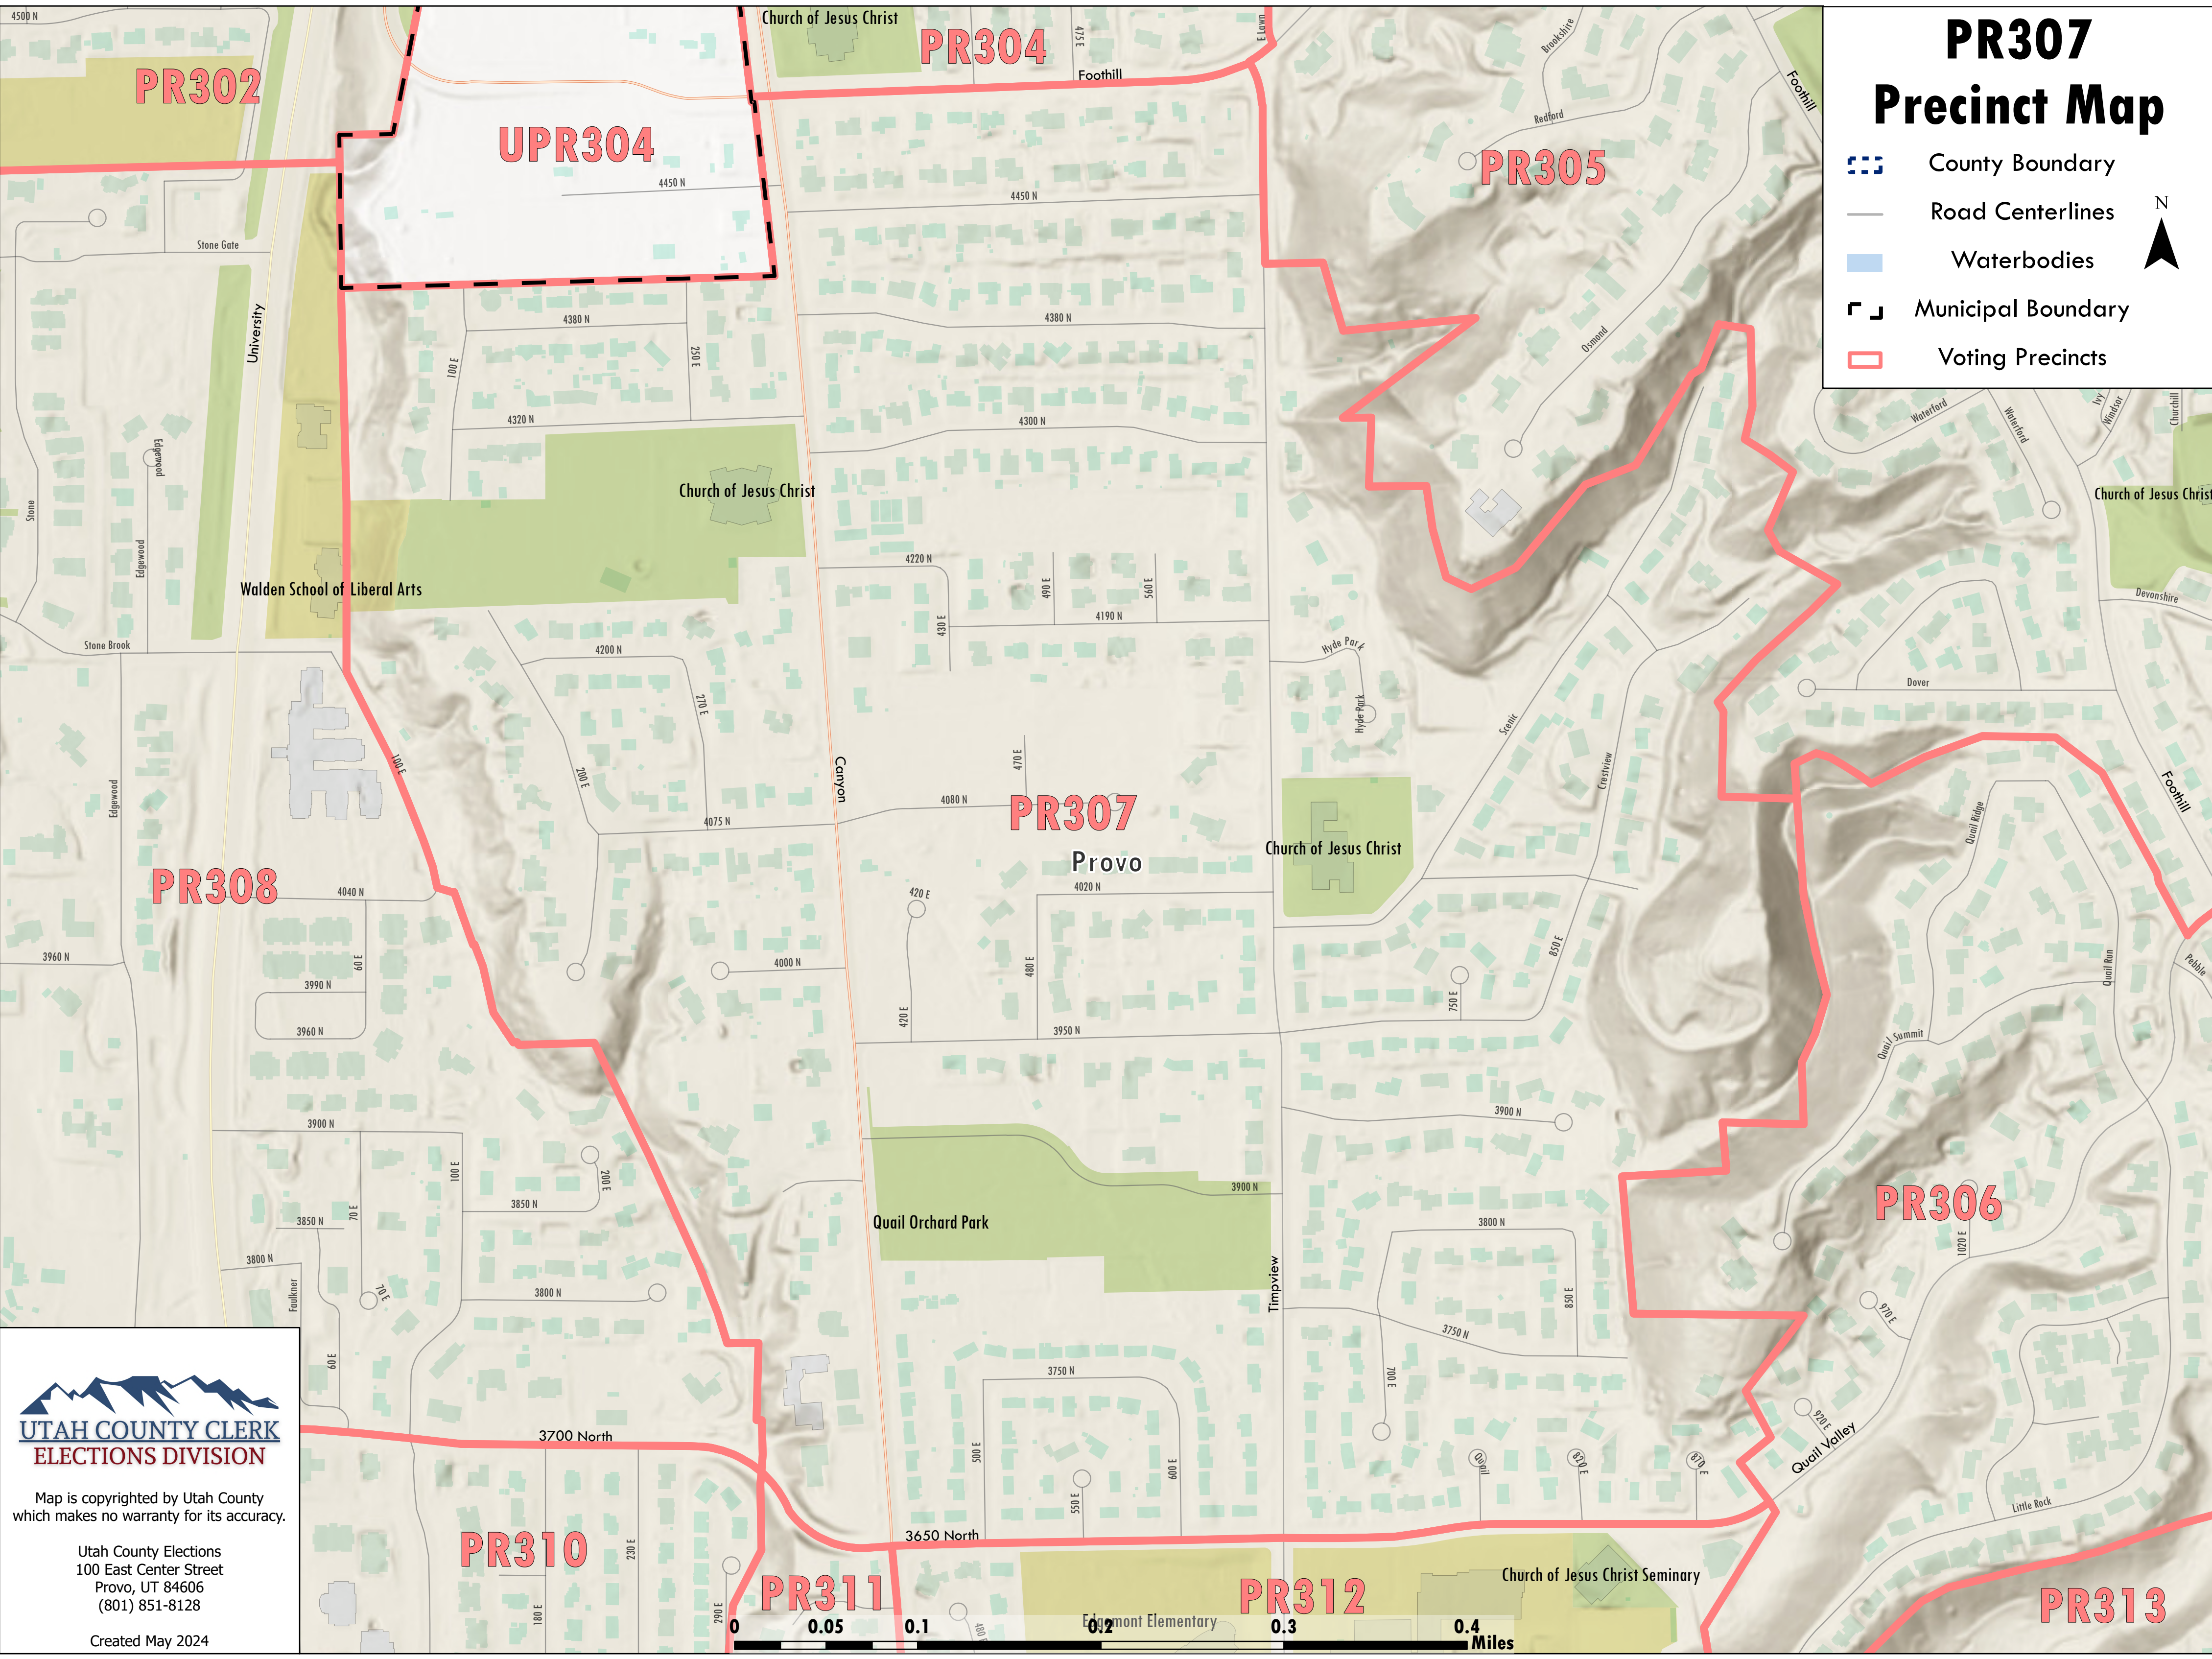

# PR307 Precinct Map

-  County Boundary
-  Road Centerlines
-  Waterbodies
-  Municipal Boundary
-  Voting Precincts

Map is copyrighted by Utah County which makes no warranty for its accuracy.

Utah County Elections  
100 East Center Street  
Provo, UT 84606  
(801) 851-8128

Created May 2024